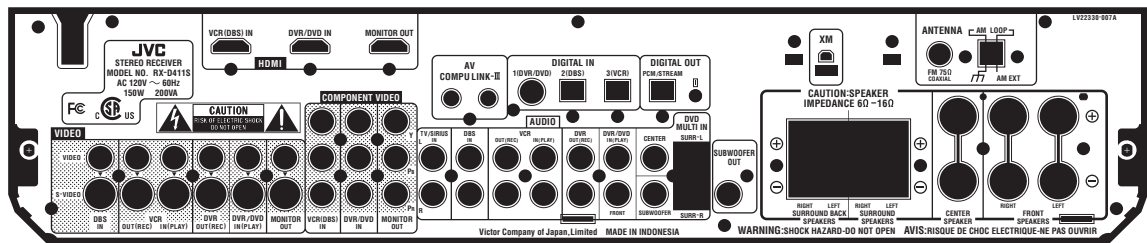

Stereo: 110 watts per channel, 6 ohms,
20Hz to 20kHz 0.8% THD
Surround: (LRCSS) 110 watts, 6 ohms at
1kHz, with 0.8% THD each channel
Dolby Digital EX/Dolby Digital/Dolby Pro
Logic IIx/Dolby Pro Logic II
DTS/DTS-ES/DTS NEO:6/DTS 96/24
DVD Multi-Channel Audio Compatible
Hybrid Feedback Digital Amplifier Ver. III
Wireless Connection with PC
CC Converter (2 Modes, Front Channels) —
improving the sound quality of compressed
audio
USB Input for receiving audio signals from PC
Center-Channel Alignment
Virtual Surround Back creates wider sound
field without a surround back speaker
3D-PHONIC
DAP for Multi-Channel & stereo sources
3D Headphone

HDMI — for single-cable, all-digital transmis-
sion of audio and video signals
Video Signal Up-Conversion (to HDMI) for
single-cable output of high-quality video from
any input terminals
XM Ready
192kHz/24-bit P.E.M. D.D. Converter
Quick Speaker Setup
One-Touch Operation
DSP Digital Equalizer
AV COMPU LINK
4 Analog Audio Inputs / 2 Outputs
3 Digital Audio Inputs (2 Optical , 1
Coaxial(assignable) / 1 Optical Output
2 Component Video Inputs / 1 Output
3 S-Video Inputs / 3 Outputs
3 Composite Video Inputs / 3 Outputs
Subwoofer Pre-Out
WHD": 17-3/16 x 3-5/8 x 14-5/8
Weight: 15.7 Lbs.

RX-D412
RX-D411