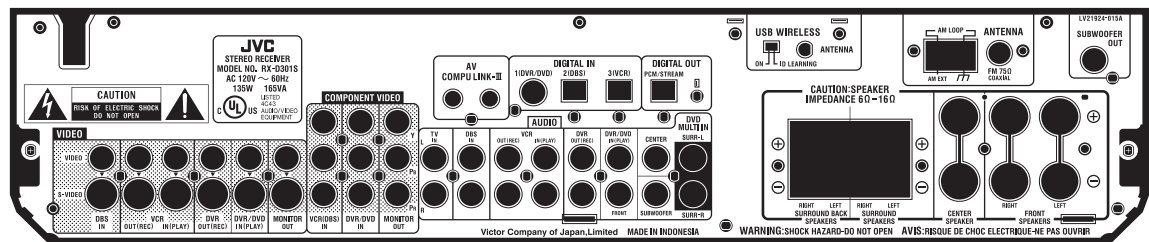

Stereo: 110 watts per channel, 6 ohms,
20Hz to 20kHz 0.8% THD
Surround: (LRCSS) 110 watts, 6 ohms at
1kHz, with 0.8% THD each channel
Dolby Digital EX/Dolby Digital/Dolby Pro
Logic IIx/Dolby Pro Logic II
DTS/DTS-ES/DTS NEO:6/DTS 96/24
DVD Multi-Channel Audio Compatible
Hybrid Feedback Digital Amplifier Ver. III
Wireless Connection with PC
CC Converter (2 Modes, Front Channels) —
improving the sound quality of compressed
audio
USB Input for receiving audio signals from PC
Center-Channel Alignment
Virtual Surround Back creates wider sound
field without a surround back speaker
3D-PHONIC
DAP for Multi-Channel & stereo sources

3D Headphone
192kHz/24-bit P.E.M. D.D. Converter (Front
Channels)
Video Up-Conversion (Composite to S-Video/
Composite to Component)
Quick Speaker Setup
One-Touch Operation
DSP Digital Equalizer
AV COMPU LINK
4 Analog Audio Inputs / 2 Outputs
3 Digital Audio Inputs (2 Optical , 1
Coaxial(assignable) / 1 Optical Output
2 Component Video Inputs / 1 Output
3 S-Video Inputs / 3 Outputs
3 Composite Video Inputs / 3 Outputs
Subwoofer Pre-Out
WHD": 17-3/16 x 3-5/8 x 14-5/8
Weight: 15 Lbs.

**RX-D302
RX-D301**