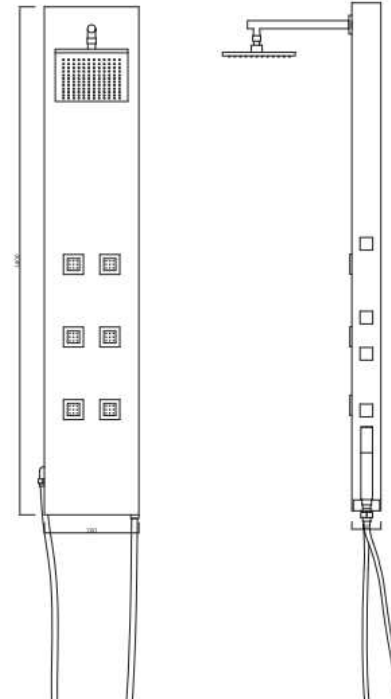

Dimensions (mm) : 2000 h x 120 w x 70 d

The **MIAMI** is the ideal outdoor shower for style and practicality, with a ball-jointed rotation shower head, adjustable flow for hot and cold water – plus a shower wand.

“OUR SHOWERS DON'T RUST”

NO PLASTIC IN THIS SHOWER

ALL PLUMBING BUILT INTO THE SHOWER PANEL

Dimensions (mm) : 1600 h x 220 w x 70 d

GLITZ has a unique set of features that makes any shower experience better. Handheld wand, 4 body massage jets and even LED lighting..

Hydra Jet Showers

Leading the Way in Affordable Quality Outdoor Showers

Web : www.HydraJetShowers.com.au

Ph : 0434 593 651

Em : leo@hydraket.co

“OUR SHOWERS DON’T RUST”

NO PLASTIC IN THIS SHOWER

ALL PLUMBING BUILT INTO SHOWER PANEL

Dimensions (mm) : 1300 h x 150 w x 70 d

- 304# Stainless Steel Mirror finish
- Shower head 200 x 200 mm
- Offset 90 Degree Brass Chrome shower arm for shower head
- Two large massage jets
- Hand held shower wand (portable)
- Hot and Cold water mixer
- Water diverter three way> shower head> massage jets>handheld wand
- Wall mounting brackets and fixings