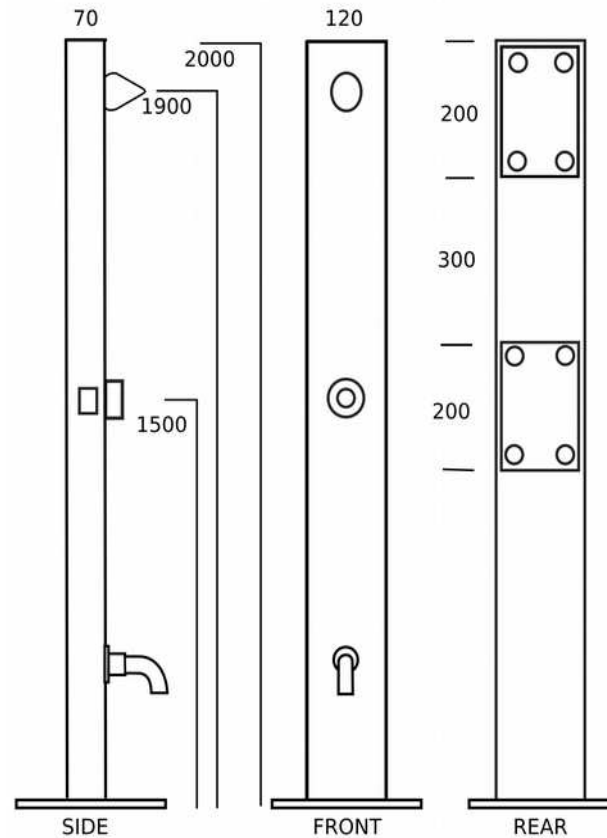

Hydra Jet Showers

Leading the Way in Affordable Quality Outdoor Showers

Web : www.HydraJetShowers.com.au

Ph : 0434 593 651

Em : leo@hydraket.co

“OUR SHOWERS DON’T RUST”

NO PLASTIC IN THIS SHOWER

ALL PLUMBING BUILT INTO SHOWER PANEL

This commercial grade shower represents a breakthrough in design and function. From the 316# Marine Grade Stainless Steel panel to the recessed brass-chrome shower spout and mixer, this shower is both easy to operate and supremely resistant to vandal and the rigors of constant use.

BONDI

WaterMark- Australian-NZ accredited

- **316# Grade stainless steel brushed finish Stainless Steel Panel.**
- Chrome brass commercial grade ON / OFF GALVIN® push button (Anti Vandal)
- Brass Chrome commercial grade Anti Vandal Shower head
- Stainless Steel flex cold water pipes.
- Extra foot wash tap with hose connection
- All plumbing installed inside panel.
- Free-standing setup with 200 x 200mm Stainless Steel base plate + 4 x pre-drilled 10mm holes and Stainless Steel fixing bolts.
- Wall hung brackets supplied.
- 10 year NO RUST guarantee*
  (subject to no evidence of use of corrosive cleaners)