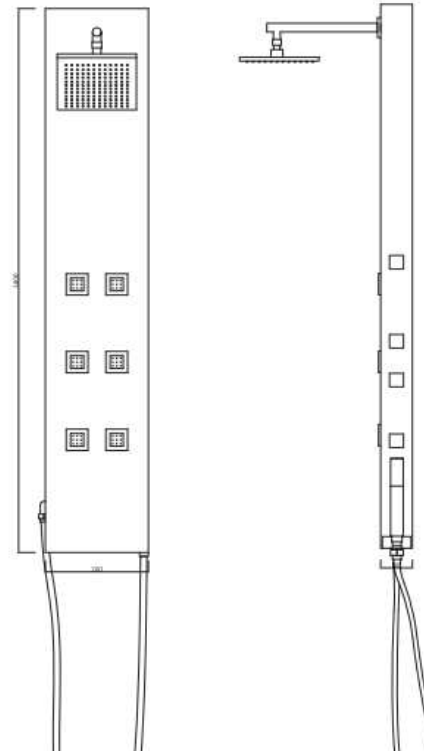

ALL PLUMBING BUILT INTO THE SHOWER PANEL

Dimensions (mm) : 1400 h x 260 w x 70 d

The BLACK MAGIC is the ideal indoor shower and showpiece. The clean lines and rotating shower head make this shower highly practical and attractive. The 6 massage jets provide a unique shower experience

Dimensions (mm) : 1300 h x 150 w x 70 d

- 304# Stainless Steel Mirror finish
- Shower head 200 x 200 mm
- Offset 90 Degree Brass Chrome shower arm for shower head
- Two large massage jets
- Hand held shower wand (portable)
- Hot and Cold water mixer
- Water diverter three way> shower head> massage jets>handheld wand
- Wall mounting brackets and fixings