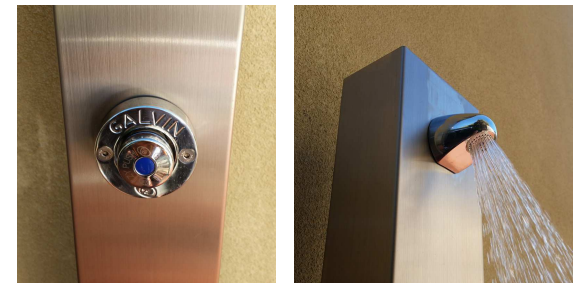

High quality fittings and finish ensures years of consistent enjoyment and trouble-free performance.

NOOSA

WaterMark- Australian-NZ accredited

- **316# (marine) grade brushed-finish Stainless Steel Panel**
- Stainless Steel 350mm Shower head
- Brass Chrome hot/cold water mixer
- Brass Chrome 2 way diverter: to swivel foot wash or shower rose.
- Set up free-standing with 200 x 200 mm Stainless Steel base plate + 4 x pre-drilled 10mm holes and Stainless Steel fixing bolts.
- 10 year NO RUST guarantee* (subject to no evidence of use of corrosive cleaners)

Em : leo@hydraket.co

“OUR SHOWERS DON’T RUST”

NO PLASTIC IN THIS SHOWER

ALL PLUMBING BUILT INTO SHOWER PANEL

This commercial grade shower represents a breakthrough in design and function. From the 316# Marine Grade Stainless Steel panel to the recessed brass-chrome shower spout and mixer, this shower is both easy to operate and supremely resistant to vandal and the rigors of constant use.

BONDI

WaterMark- Australian-NZ accredited

- **316# Grade stainless steel brushed finish Stainless Steel Panel.**
- Chrome brass commercial grade ON / OFF GALVIN® push button (Anti Vandal)
- Brass Chrome commercial grade Anti Vandal Shower head
- Stainless Steel flex cold water pipes.
- Extra foot wash tap with hose connection
- All plumbing installed inside panel.
- Free-standing setup with 200 x 200mm Stainless Steel base plate + 4 x pre-drilled 10mm holes and Stainless Steel fixing bolts.
- Wall hung brackets supplied.
- 10 year NO RUST guarantee*
(subject to no evidence of use of corrosive cleaners)