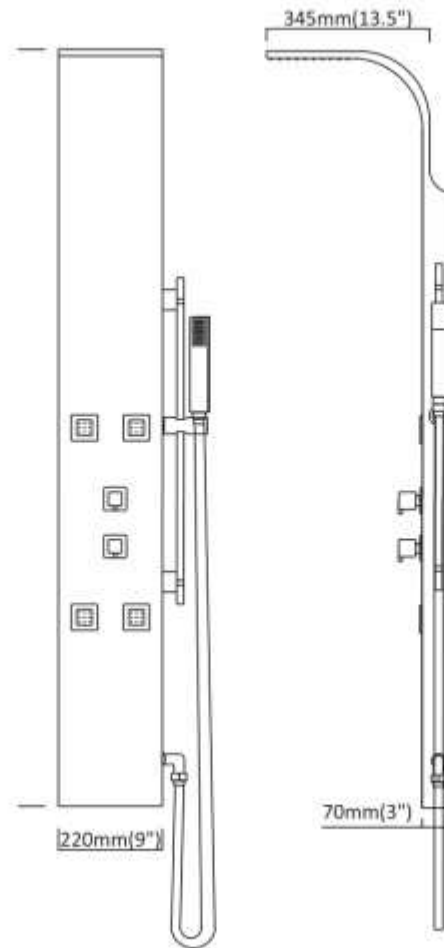

Hydra Jet Showers

Leading the Way in Affordable Quality Outdoor Showers

Web : www.HydraJetShowers.com.au

Ph : 0434 593 651

Em : leo@hydraket.com

GLITZ

WaterMark- Australian-NZ accredited

- 304# brushed finished stainless steel
- Embedded brass chrome showerhead with blue LED lighting
- 4 x inbuilt Stainless Steel body jets
- Stainless Steel 200mm square Shower head
- Brass-Chrome Hot/Cold mixing valve
- Sliding shower handle
- 3 inbuilt adjustable body / massage jets
- Handheld shower with 1.5m flexible stainless steel shower hose*

“OUR SHOWERS DON'T RUST”

NO PLASTIC IN THIS SHOWER

ALL PLUMBING BUILT INTO THE SHOWER PANEL

Dimensions (mm) : 1600 h x 220 w x 70 d

GLITZ has a unique set of features that makes any shower experience better. Handheld wand, 4 body massage jets and even LED lighting..