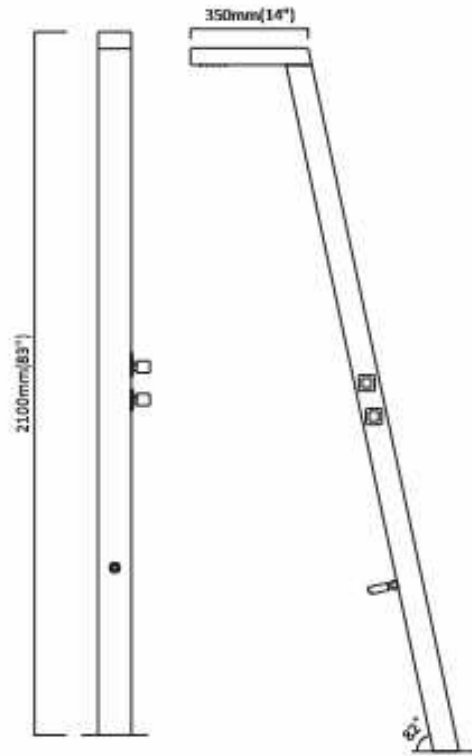

Em : leo@hydraket.co

WAIKIKI

“OUR SHOWERS DON’T RUST”

NO PLASTIC IN THIS SHOWER

ALL PLUMBING BUILT INTO THE SHOWER PANEL

Dimensions (mm) : 2000 h x 120 w x 70 d

WAIKIKI is the ideal outdoor shower for style and practicality, with ball-jointed rotation for the shower head, adjustable flow for hot and cold water – plus a foot wash outlet OR optional tap..

Dimensions (mm) : 2000 h x 120 w x 70 d

The **MIAMI** is the ideal outdoor shower for style and practicality, with a ball-jointed rotation shower head, adjustable flow for hot and cold water – plus a shower wand.

Hydra Jet Showers

Leading the Way in Affordable Quality Outdoor Showers

Web : www.HydraJetShowers.com.au

Ph : 0434 593 651

Em : leo@hydraket.co

NOOSA

Dimensions (mm) : 2100 h x 100 w x 70 d

The **NOOSA** is the ideal outdoor shower and showpiece. The clean lines and angular shower stem make this outdoor shower highly practical and attractive.

Dimensions (mm) : 1300 h x 150 w x 70 d

- 304# Stainless Steel Mirror finish
- Shower head 200 x 200 mm
- Offset 90 Degree Brass Chrome shower arm for shower head
- Two large massage jets
- Hand held shower wand (portable)
- Hot and Cold water mixer
- Water diverter three way> shower head> massage jets>handheld wand
- Wall mounting brackets and fixings