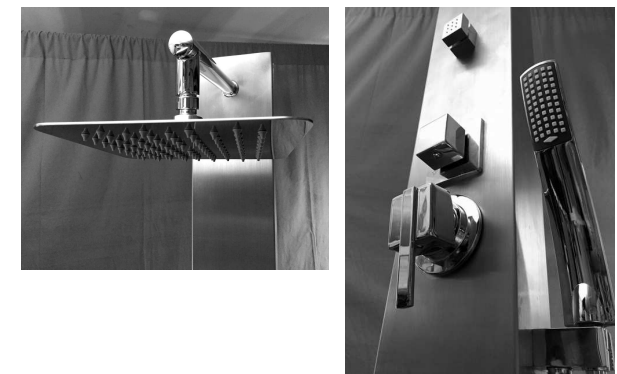

- Stainless Steel 200mm sq rotating, adjustable Shower head
- Brass Chrome hot/cold water mixer
- 3 way Brass-Chrome diverter valve
- 3 inbuilt adjustable body / massage jets
- Hand shower with 1.5m flexible stainless steel, shower hose
- Set up free-standing with 200 x 200 mm Stainless Steel base plate + 4 x pre-drilled 10mm holes and Stainless Steel fixing bolts.
- 10 year NO RUST guarantee*
(subject to no evidence of use of corrosive cleaners)

Dimensions (mm) : 2000 h x 120 w x 70 d

The **MIAMI** is the ideal outdoor shower for style and practicality, with a ball-jointed rotation shower head, adjustable flow for hot and cold water – plus a shower wand.

“OUR SHOWERS DON'T RUST”

NO PLASTIC IN THIS SHOWER

ALL PLUMBING BUILT INTO THE SHOWER PANEL

Dimensions (mm) : 1600 h x 220 w x 70 d

GLITZ has a unique set of features that makes any shower experience better. Handheld wand, 4 body massage jets and even LED lighting..

Dimensions (mm) : 1300 h x 150 w x 70 d

- 304# Stainless Steel Mirror finish
- Shower head 200 x 200 mm
- Offset 90 Degree Brass Chrome shower arm for shower head
- Two large massage jets
- Hand held shower wand (portable)
- Hot and Cold water mixer
- Water diverter three way> shower head> massage jets>handheld wand
- Wall mounting brackets and fixings