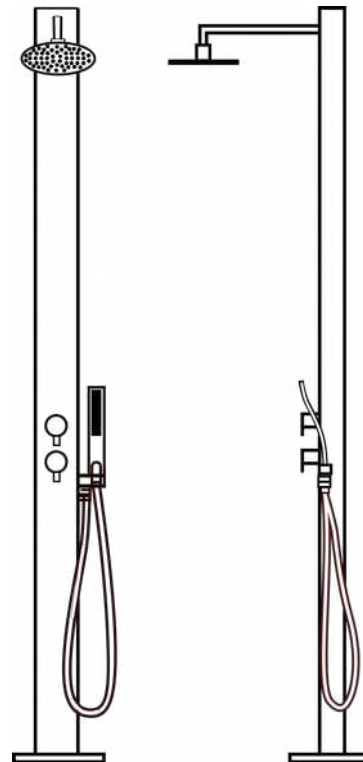

- Stainless Steel 200mm sq rotating, adjustable Shower head
- Brass Chrome hot/cold water mixer
- 3 way Brass-Chrome diverter valve
- 3 inbuilt adjustable body / massage jets
- Hand shower with 1.5m flexible stainless steel, shower hose
- Set up free-standing with 200 x 200 mm Stainless Steel base plate + 4 x pre-drilled 10mm holes and Stainless Steel fixing bolts.
- 10 year NO RUST guarantee*
(subject to no evidence of use of corrosive cleaners)

Em : leo@hydraket.co

WAIKIKI

“OUR SHOWERS DON’T RUST”

NO PLASTIC IN THIS SHOWER

ALL PLUMBING BUILT INTO THE SHOWER PANEL

Dimensions (mm) : 2000 h x 120 w x 70 d

WAIKIKI is the ideal outdoor shower for style and practicality, with ball-jointed rotation for the shower head, adjustable flow for hot and cold water – plus a foot wash outlet OR optional tap..

Dimensions (mm) : 2000 h x 120 w x 70 d

The **MIAMI** is the ideal outdoor shower for style and practicality, with a ball-jointed rotation shower head, adjustable flow for hot and cold water – plus a shower wand.

As with all **HydraJet** showers – **ALL** your plumbing **IS IN THE BOX**

MIAMI

WaterMark : Australia-NZ accredited

- 316# (marine) grade Brushed finish Stainless Steel Panel
- Stainless steel slimline shower rose on swivel ball.200mm diameter
- Brass Chrome hot/cold water mixer
- Brass Chrome 2 way diverter to hand wand or shower rose
- Hand shower with 1.5m flexible S/steel hose
- Set up free-standing with 200 x 200 mm + Stainless Steel base plate + 4 x pre-drilled 10mm holes and Stainless Steel fixing bolts.
- 10 year NO RUST guarantee* (subject to no evidence of use of corrosive cleaners)