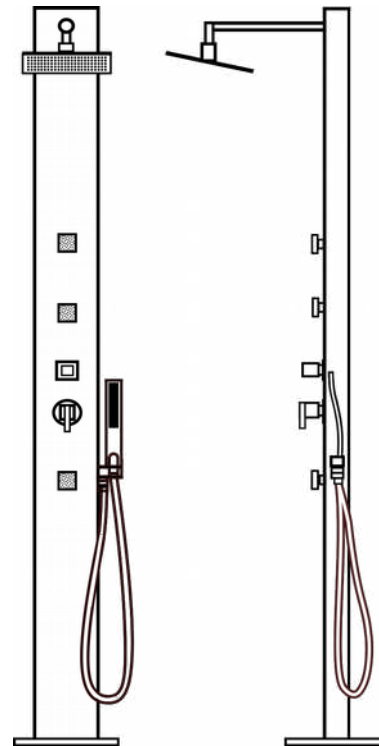

Dimensions (mm) 2100h x 150w x 70d

SORRENTO is our most popular and versatile outdoor shower with an array of features that will enhance your lifestyle and improve your pool, deck or beachside environment.

HydraJet showers refresh and cleanse, leaving behind the sand, salt or chemicals

Built for easy installation, exceptional performance and longevity.

SORRENTO

**WaterMark- Australian-NZ accredited
316# Grade Stainless Steel Panel**

- Stainless Steel 200mm sq rotating, adjustable Shower head
- Brass Chrome hot/cold water mixer
- 3 way Brass-Chrome diverter valve
- 3 inbuilt adjustable body / massage jets
- Hand shower with 1.5m flexible stainless steel, shower hose
- Set up free-standing with 200 x 200 mm Stainless Steel base plate + 4 x pre-drilled 10mm holes and Stainless Steel fixing bolts.
- 10 year NO RUST guarantee*
  (subject to no evidence of use of corrosive cleaners)