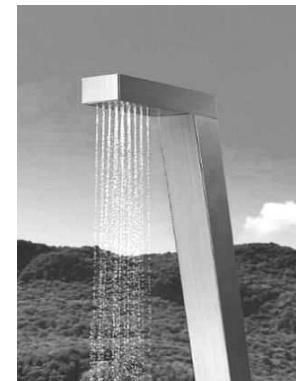

Dimensions (mm) : 2000 h x 120 w x 70 d

The **MIAMI** is the ideal outdoor shower for style and practicality, with a ball-jointed rotation shower head, adjustable flow for hot and cold water – plus a shower wand.

Hydra Jet Showers

Leading the Way in Affordable Quality Outdoor Showers

Web : www.HydraJetShowers.com.au

Ph : 0434 593 651

Em : leo@hydraket.co

NOOSA

Dimensions (mm) : 2100 h x 100 w x 70 d

The **NOOSA** is the ideal outdoor shower and showpiece. The clean lines and angular shower stem make this outdoor shower highly practical and attractive.

High quality fittings and finish ensures years of consistent enjoyment and trouble-free performance.

NOOSA

WaterMark- Australian-NZ accredited

- **316# (marine) grade brushed-finish Stainless Steel Panel**
- Stainless Steel 350mm Shower head
- Brass Chrome hot/cold water mixer
- Brass Chrome 2 way diverter: to swivel foot wash or shower rose.
- Set up free-standing with 200 x 200 mm Stainless Steel base plate + 4 x pre-drilled 10mm holes and Stainless Steel fixing bolts.
- 10 year NO RUST guarantee* (subject to no evidence of use of corrosive cleaners)