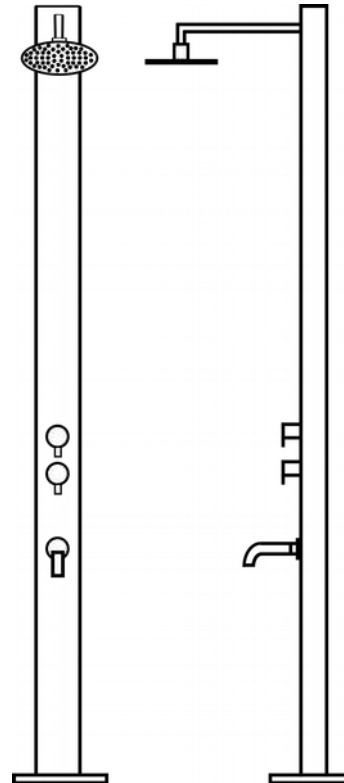

- Stainless Steel 200mm sq rotating, adjustable Shower head
- Brass Chrome hot/cold water mixer
- 3 way Brass-Chrome diverter valve
- 3 inbuilt adjustable body / massage jets
- Hand shower with 1.5m flexible stainless steel, shower hose
- Set up free-standing with 200 x 200 mm Stainless Steel base plate + 4 x pre-drilled 10mm holes and Stainless Steel fixing bolts.
- 10 year NO RUST guarantee*
(subject to no evidence of use of corrosive cleaners)

Em : leo@hydraket.co

WAIKIKI

“OUR SHOWERS DON’T RUST”

NO PLASTIC IN THIS SHOWER

ALL PLUMBING BUILT INTO THE SHOWER PANEL

Dimensions (mm) : 2000 h x 120 w x 70 d

WAIKIKI is the ideal outdoor shower for style and practicality, with ball-jointed rotation for the shower head, adjustable flow for hot and cold water – plus a foot wash outlet OR optional tap..

As with all **HydraJet** showers – **ALL** your plumbing **IS IN THE BOX**

WAIKIKI

WaterMark- Australian-NZ accredited

- **316# (marine) grade Brushed finish Stainless Steel Panel**
- Stainless steel slimline shower rose on swivel ball.200mm diameter
- Brass Chrome 2 way diverter to tap (or) swivel foot wash or to the shower rose
- Set up free-standing with 200 x 200 mm + Stainless Steel base plate + 4 x pre-drilled 10mm holes and Stainless Steel fixing bolts.
- 10 year **NO RUST** guarantee* (subject to no evidence of use of corrosive cleaners)

Dimensions (mm) : 2000 h x 120 w x 70 d

The **MIAMI** is the ideal outdoor shower for style and practicality, with a ball-jointed rotation shower head, adjustable flow for hot and cold water – plus a shower wand.