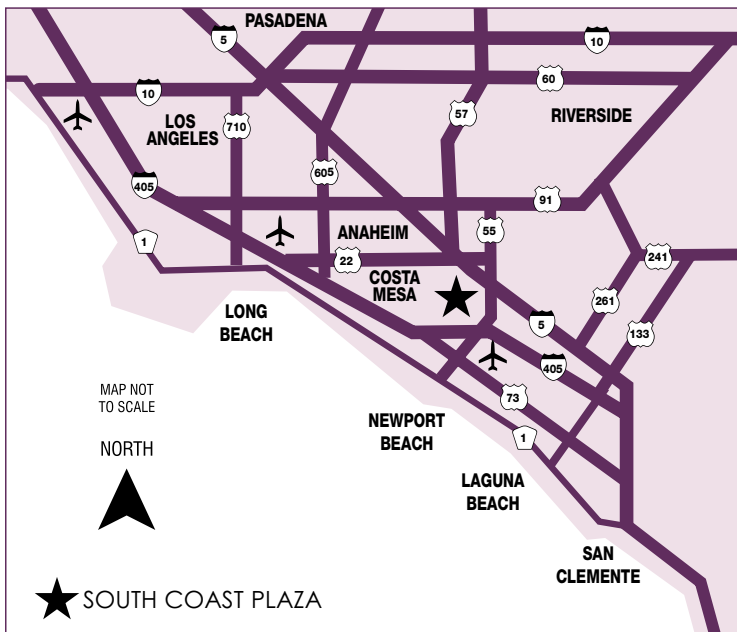

VIP PASSPORT

Out-of-town visitors (with appropriate ID) receive a South Coast Plaza VIP Savings Passport with special benefits and discounts at more than 160 stores and restaurants. Available at all South Coast Plaza Concierge locations or visit southcoastplaza.com/vip-passport.

CONCIERGE

As a helpful assist, gift cards, package check, store information and referrals, restaurant reservations, Orange County attraction information, computerized gift search, tourism assistance, lost and found and foreign language assistance are available.

GIFT CARDS

South Coast Plaza Gift Cards are a perfect gift for any occasion and are available for purchase at all Concierge locations. Gift Cards are available in any amount up to $2,000 and are honored at more than 250 stores and restaurants at South Coast Plaza, Segerstrom Center for the Arts, South Coast Repertory and The Westin South Coast Plaza. UnionPay cards are accepted.

TRANSPORTATION SERVICES

- Taxis are available at all valet locations. Credit cards are accepted. For taxi information, call 714.444.4444 or the Concierge at 714.435.2194 or 714.435.2034.
- Tour bus parking is available.