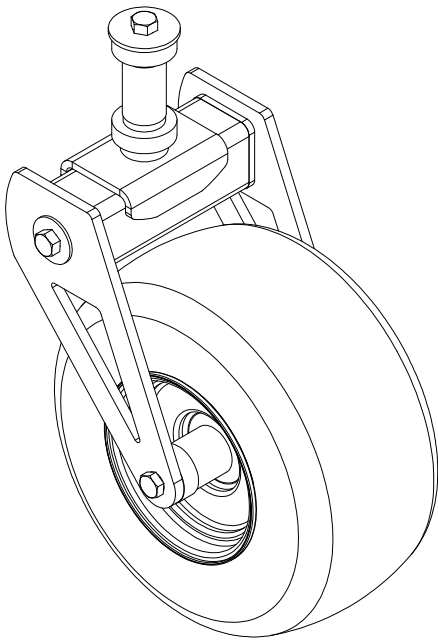

# TABLE OF CONTENTS

SRT Front Fork Assembly.....	3
Brake and Floor Board assembly.....	4-5
Height Indicator Assembly.....	6-7
Actuator Assembly .....	8
Battery and Seat Suspension Assembly.....	9-10
Drive Arm Assemblies.....	11-12
Seat Frame and Pump Idler Assemblies.....	13-14
Gas Tank Assembly.....	15-16
SRT Suspension Frame Assembly.....	17-18
ZT740 & KT740 Kohler Engine Assembly.....	19
B&S 810CC, 27 HP & B&S 724CC, 25 HP.....	20
Kohler EFI Assembly.....	21
B&S 32 HP/36HP Vanguard Series Engine.....	22
54" Deck Assembly-1.....	23-24
54" Deck Assembly-2.....	25-26
61" Deck Assembly-1.....	27-28
61" Deck Assembly-2.....	29-30
72" Deck Assembly-1.....	31-32
72" Deck Assembly-2.....	33-34
Decals.....	35-36

SRT Front Fork Assembly			
ITEM	QTY	PART NUMBER	DESCRIPTION
1	1	490-0002-00	Suspension Mower Front Fork Mount Assembly
2	2	487-0002-00	Front Suspension Urethane Elastomer
3	1	437-0002-00	Mower Front Suspension Torsion Shaft
4	2	439-0024-00	Mower Suspension Fork Leg
5	3	418-0002-0	1/2-20 X 1-1/4 HEX FLANGE BOLT GR 8 ZC YELLOW
6	1	422-0002-00	Mower Front Caster Wheel
7	1	422-0020-00	Mower Front Caster Tire
8	1	418-0003-00	1/2-13 X 8-1/2 HEX C/S GR 5 ZINC YELLOW
9	1	413-0002-00	1/2-13 NYLON INSERT FLANGE LOCKNUT ZC YELLOW
10	2	419-0001-00	1/2 X 1-5/8 BELLVILLE CUP WASHER ZINC YELLOW
11	2	410-0004-00	Mower Caster Shaft Bearing
12	1	419-0002-00	1/2 FENDER WASHER 1-1/4" OD ZINC
13	1	426-0006-00	Mower Caster Shaft Washer
14	1	425-0011-00	Mower Bearing Retainer Spacer
15	1	425-0010-00	Mower Caster Fork Wheel Spacer
16	2	410-0014-00	Mower Caster Wheel Bearing