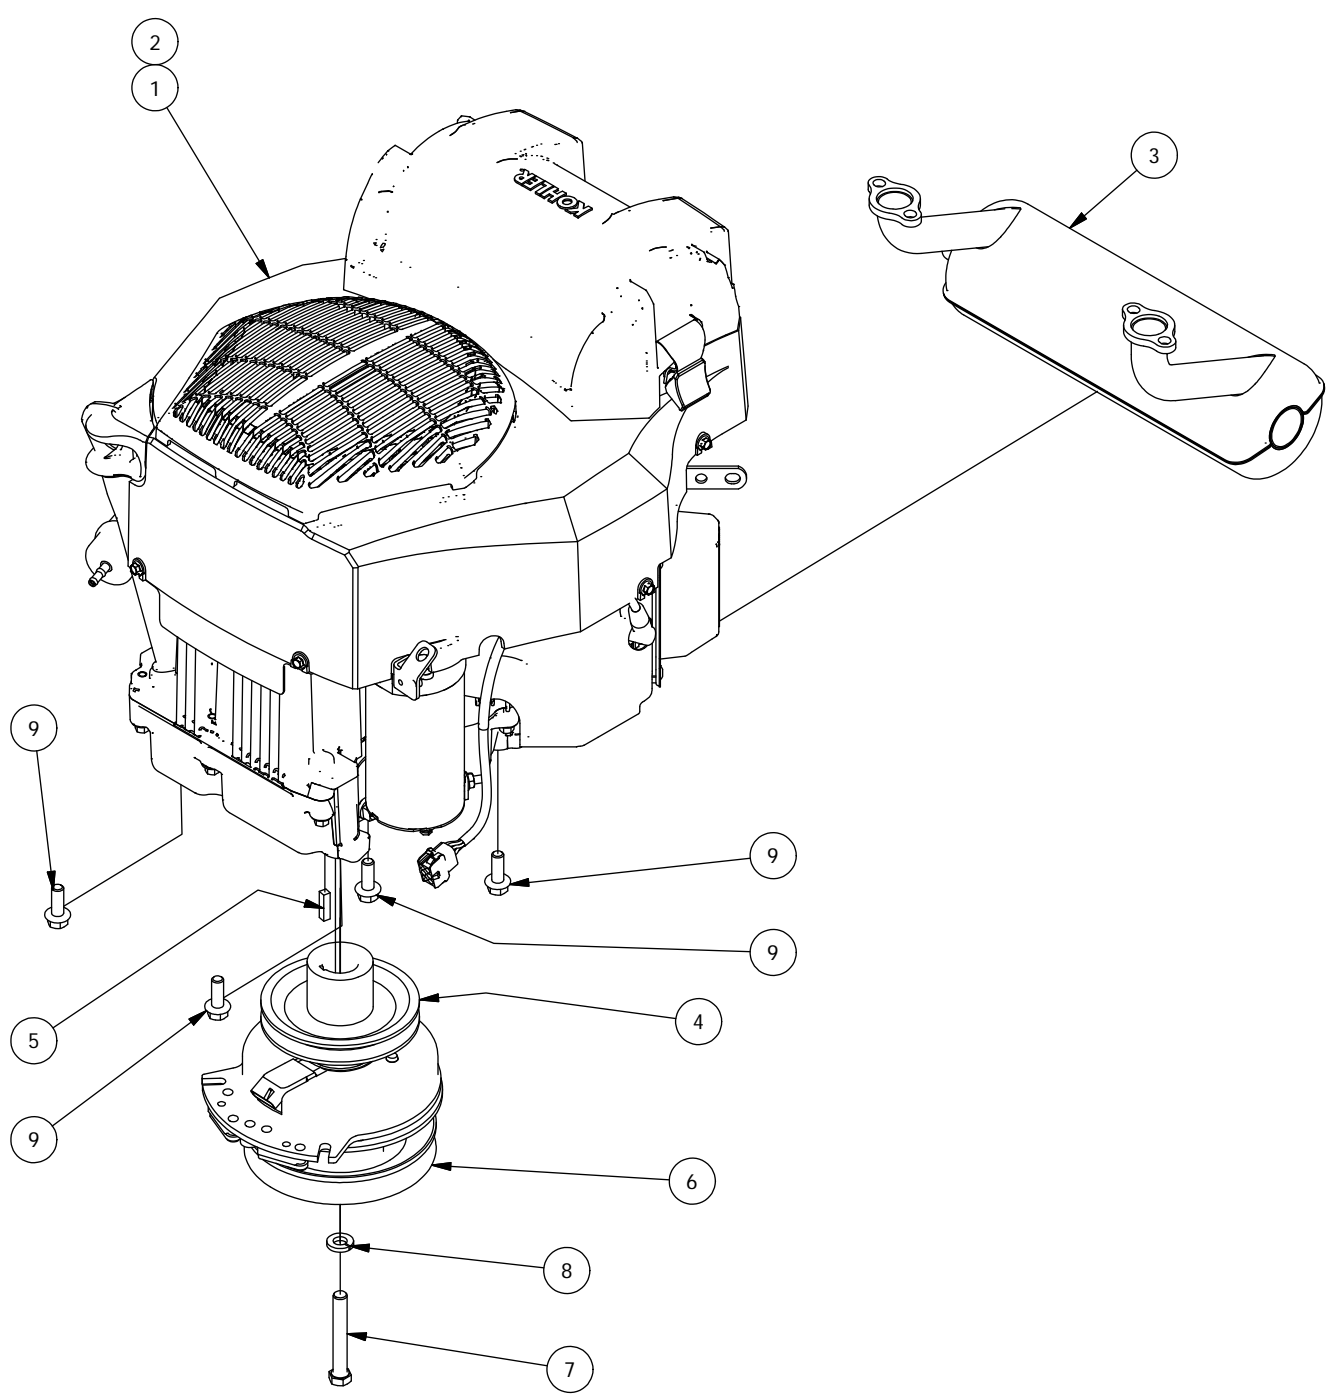

ZT740 & KT740 Kohler Engine Assembly			
ITEM	QTY	PART NUMBER	DESCRIPTION
1	1	415-0002-00	ZT740 Kohler Engine
2	1	415-0001-00	KT740 Engine
3	1	415-0050-00	ZT740 & KT740 Kohler Engine Exhaust
4	1	433-0001-00	Drive Pulley, A Belt
5	1	442-0001-00	1/4 X 1 SQUARE KEY STOCK
6	1	470-0002-00	PTO Clutch
7	1	418-0022-00	7/16-20 X 3 HEX C/S GR 8 ZC YELLOW
8	1	419-0005-00	7/16 SPLIT LOCKWASHER GR 8 ZC YELLOW
9	4	418-0023-00	3/8-16 X 1-1/8 IND HWH W/SERR TRI LOB ZY