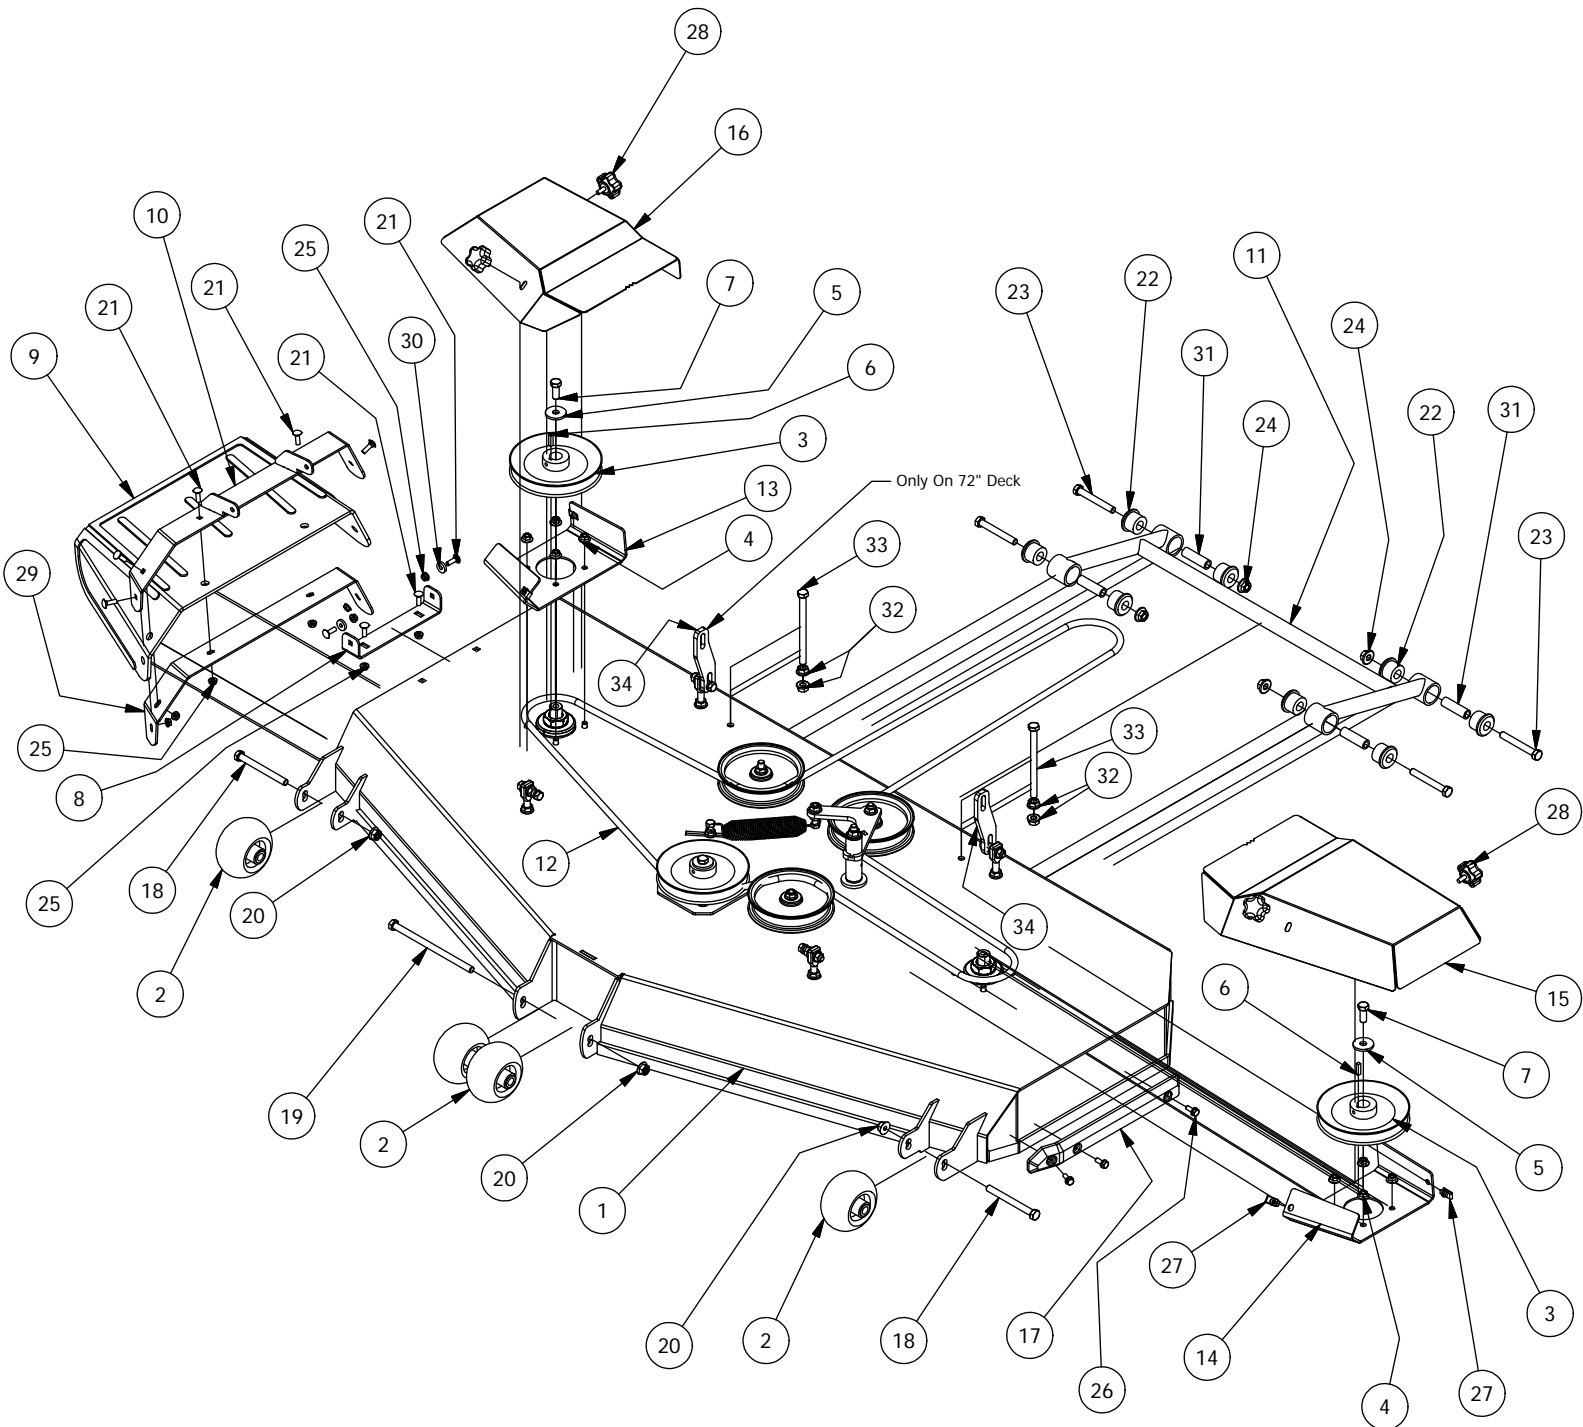

72" Deck Assembly-1

72" Deck Assembly-1			
ITEM	QTY	PART NUMBER	DESCRIPTION
1	1	490-0032-00	72" Mower Deck Assembly
2	4	422-0001-00	Anti-Scalp Wheel
3	3	433-0005-00	Deck Pulley 72"
4	12	418-0004-00	3/8-16 HEX FLANGE NUT W/SERR ZINC
5	3	419-0003-00	1/2" X 1-5/8 BELLEVILLE CUP WASHER ZINC YELLOW
6	3	442-0001-00	1/4 X 1 SQUARE KEY STOCK
7	1	418-0006-00	1/2-20 X 1-1/4 HEX C/S GR 5 ZINC
8	1	439-0090-00	Mower Chute Mounting Bracket
9	1	481-0003-00	Mower Rubber Discharge Chute
10	1	490-0020-00	Mower Deck Chute Hinge Assembly
11	1	490-0015-00	Mower 72" Deck Frame Stabilizer Assembly
12	1	461-0003-00	72" Mower Deck Belt, HB x 186.5" Effective Length
13	1	439-0058-00	Mower Right Pulley Cover Mounting Bracket
14	1	439-0057-00	Mower Left Pulley Cover Mounting Bracket
15	1	439-0062-00	Mower 72" Deck Left Pulley Cover
16	1	439-0063-00	Mower 72" Deck Right Pulley Cover
17	1	429-0001-00	Mower Nylon Deck Guard
18	2	418-0016-00	1/2-13 X 5 HEX C/S GR 2 ZINC YELLOW
19	1	418-0015-00	1/2-13 X 8-1/2 HEX C/S GR 2 ZINC YELLOW
20	4	413-0002-00	1/2-13 NYLON INSERT FLANGE LOCKNUT ZC YELLOW
21	9	418-0060-00	5/16-18 X 1 CARRIAGE BOLT ZINC YELLOW
22	8	732-2000-00	Large MTV A-Arm Bushing
23	4	418-0021-00	1/2-13 X 3-3/4 HEX C/S GR 5 ZINC
24	4	413-0017-00	1/2-13 NYLON INSERT FLANGE LOCKNUT ZINC W/SERRATIONS
25	9	413-0027-00	5/16-18 NYLON INSERT FLANGE LOCKNUT ZC YELLOW
26	3	418-0049-00	5/16-18 X 3/4 IND HWH TRI LOB ZINC
27	4	413-0053-00	5/16 Cage Nut
28	4	445-0001-00	Lobed Knob w/ 5/16"-18 X .750" Stud
29	1	439-0093-00	Mower Deck Chute Hinge Backer Bracket
30	2	419-0006-00	.312 ID X .875 OD X .1875 THK F/W NYLON BLK
31	4	732-2001-00	Large MTV A-Arm Bushing Sleeve
32	12	413-0005-00	1/2-13 HEX FLANGE NUT W/SERR ZINC YELLOW
33	2	418-0044-00	1/2-13 X 6-1/2 HEX C/S GR 8 ZINC YELLOW
34	2	435-0011-00	Mower 72" Deck Rear Height Arm Connecting Link