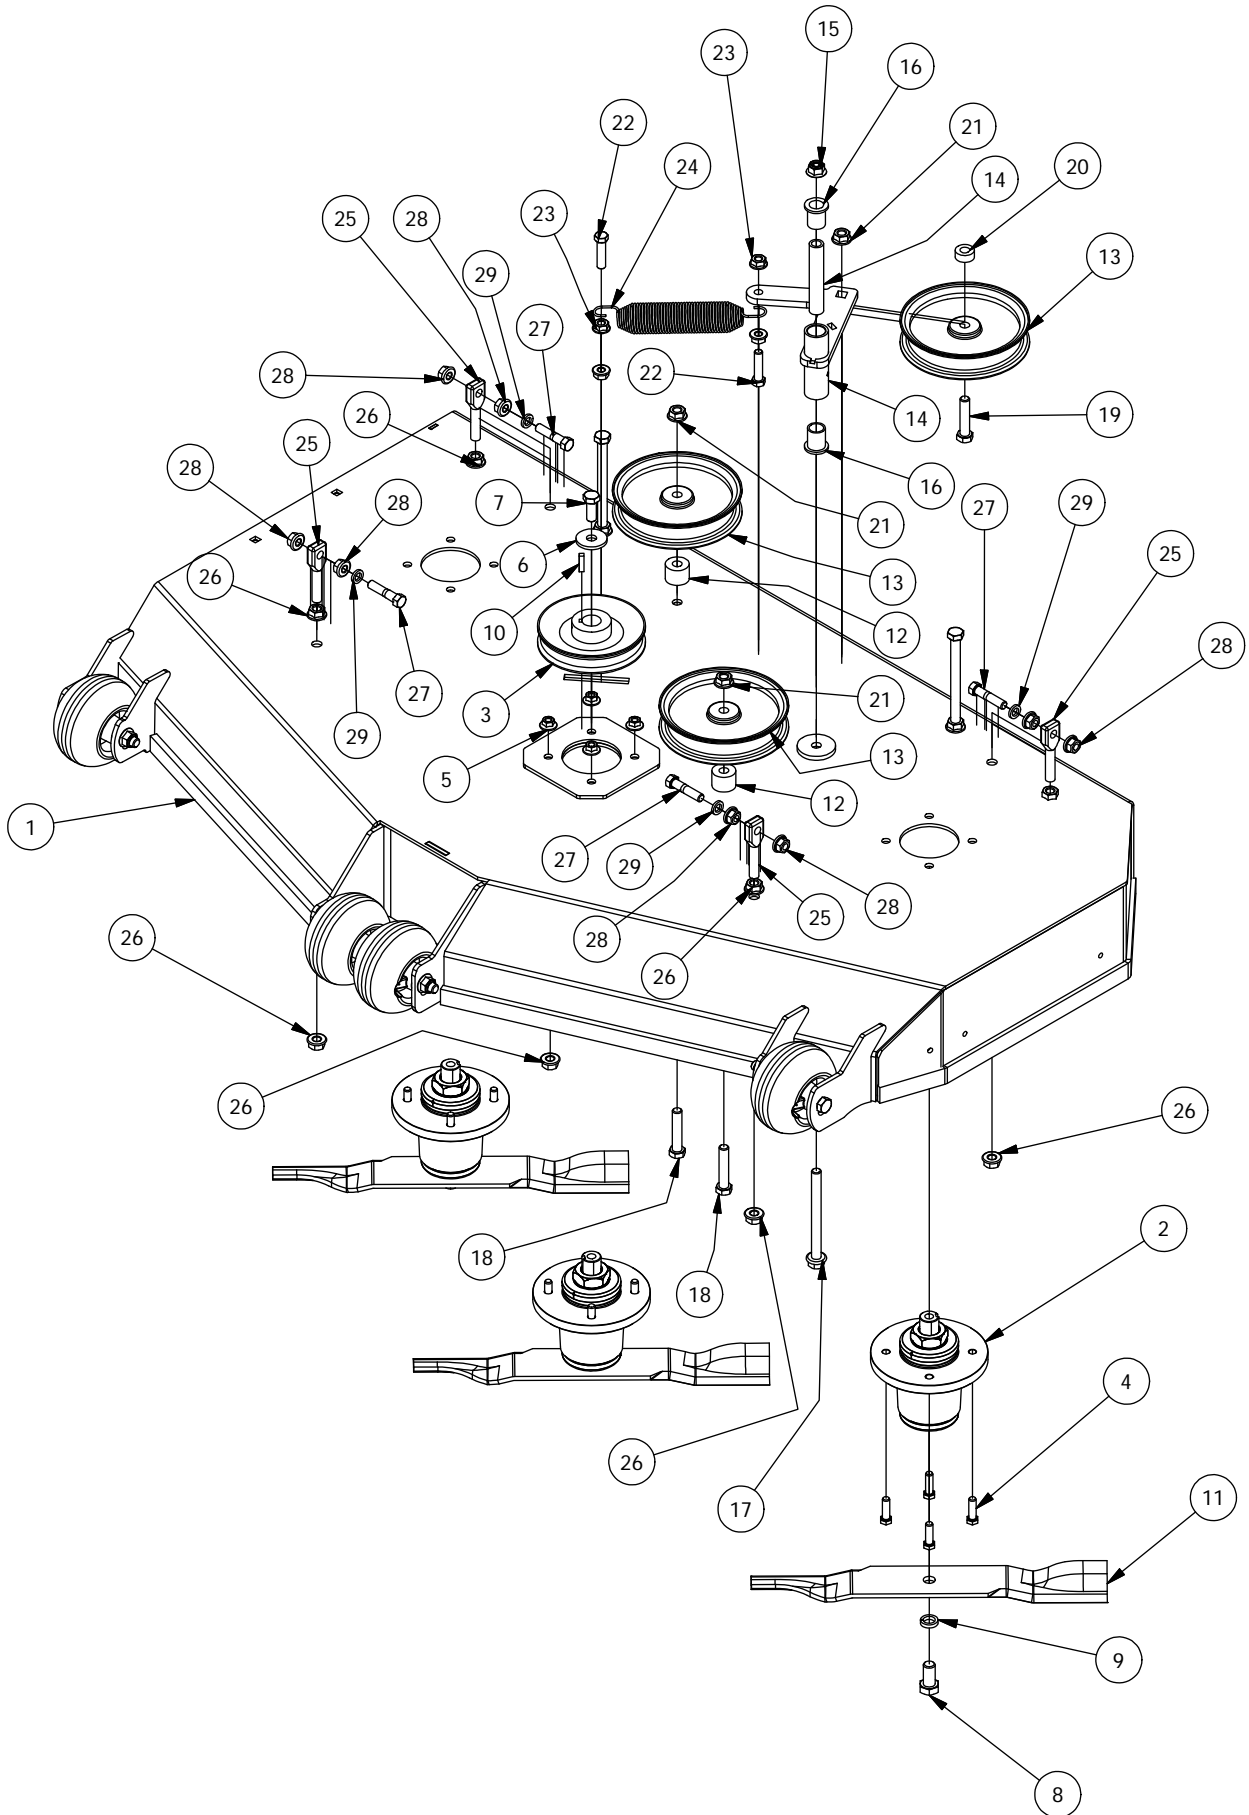

54" Deck Assembly-2

54" Deck Assembly-2			
ITEM	QTY	PART NUMBER	DESCRIPTION
1	1	490-0030-00	54" Mower Deck Assembly
2	3	437-0005-00	Mower Heavy Duty Deck Spindle
3	3	433-0004-00	Deck Pulley 54"
4	12	418-0005-00	3/8-16 x 1-1/4 Hex Bolt GR5
5	12	418-0004-00	3/8-16 HEX FLANGE NUT W/SERR ZINC
6	3	419-0003-00	1/2" X 1-5/8 BELLEVILLE CUP WASHER ZINC YELLOW
7	3	418-0006-00	1/2-20 X 1-1/4 HEX C/S GR 5 ZINC
8	3	418-0007-00	5/8-18 X 1-1/4 HEX C/S GR 5 ZINC
9	3	419-0004-00	5/8 SPLIT LOCKWASHER ZINC
10	3	442-0001-00	1/4 X 1 SQUARE KEY STOCK
11	3	438-0001-00	54" Mower Deck Blade
12	2	425-0002-00	Mower Deck Idler Spacer
13	3	433-0007-00	Mower 6-3/4" Deck Idler Pulley
14	1	490-0019-00	Mower Deck Idler Pulley Arm Assembly
15	4	413-0002-00	1/2-13 NYLON INSERT FLANGE LOCKNUT ZC YELLOW
16	2	410-0007-00	3/4" ID X 15/16" OD X 1-1/8" LENGTH FLANGE BUSHING
17	1	418-0009-00	1/2-13 X 5-1/2 HEX FLANGE BOLT GR 8 ZY
18	2	418-0014-00	1/2-13 X 2-1/2 HEX FLANGE BOLT GR 8 ZC YELLOW
19	1	418-0012-00	1/2-13 X 2-1/4 HEX C/S GR 5 ZINC
20	1	425-0007-00	Mower IDLER PULLEY SPACER
21	3	413-0010-00	1/2-13 HEX FLANGE NUT W/SERR ZINC
22	2	418-0011-00	7/16-14 X 1-3/4 HEX C/S GR 2 ZINC (NOT A/T)
23	4	413-0001-00	7/16-14 HEX FLANGE NUT W/SERR ZINC
24	1	434-0005-00	Deck/pump idler spring
25	4	448-0001-00	Mowre Deck height adjustment Stud
26	12	413-0005-00	1/2-13 HEX FLANGE NUT W/SERR ZINC YELLOW
27	4	418-0046-00	7/16-14 X 2 HEX C/S GR 5 ZINC YELLOW
28	8	413-0011-00	7/16-14 HEX FLANGE NUT W/SERR ZINC YELLOW
29	4	419-0010-00	.443 ID X .750 OD X .125 THK NYLON BLACK