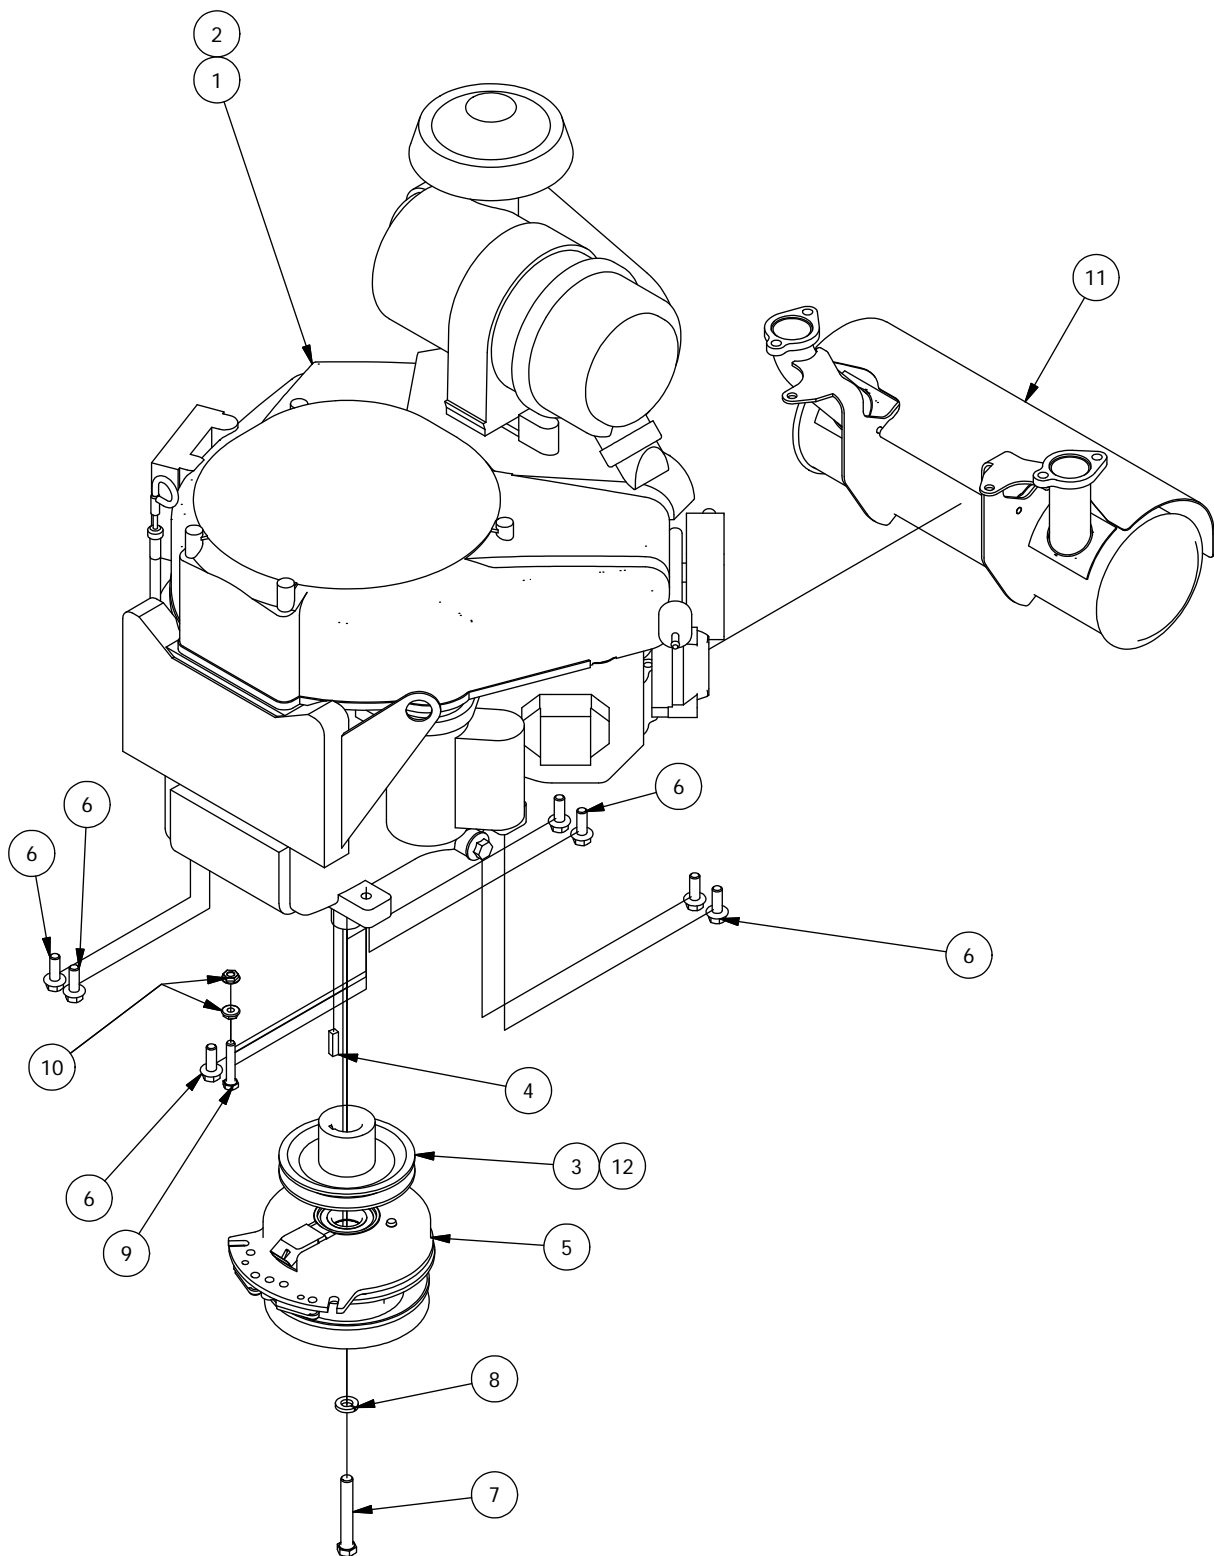

B&S 32 HP/36HP Vanguard Series Engine			
ITEM	QTY	PART NUMBER	DESCRIPTION
1	1	415-0009-00	B&S 993CC, 36 HP Vanguard Series Engine
2	1	415-0008-00	B&S 896CC, 32 HP Vanguard Series Engine
3	1	433-0001-00	Drive Pulley, A Belt
4	1	442-0001-00	1/4 X 1 SQUARE KEY STOCK
5	1	470-0002-00	PTO Clutch
6	7	418-0023-00	3/8-16 X 1-1/8 IND HWH W/SERR TRI LOB ZY
7	1	418-0022-00	7/16-20 X 3 HEX C/S GR 8 ZC YELLOW
8	1	419-0005-00	7/16 SPLIT LOCKWASHER GR 8 ZC YELLOW
9	1	418-0024-00	5/16-18 X 1-3/4 HEX C/S GR 5 ZINC
10	2	413-0006-00	5/16-18 HEX FLANGE NUT W/SERR ZINC
11	1	415-0051-00	B&S 32 HP/36HP Vanguard Series Engine Exhaust
12	1	433-0002-00	Drive Pulley, B Belt (Only with HTG16 Transmissions)