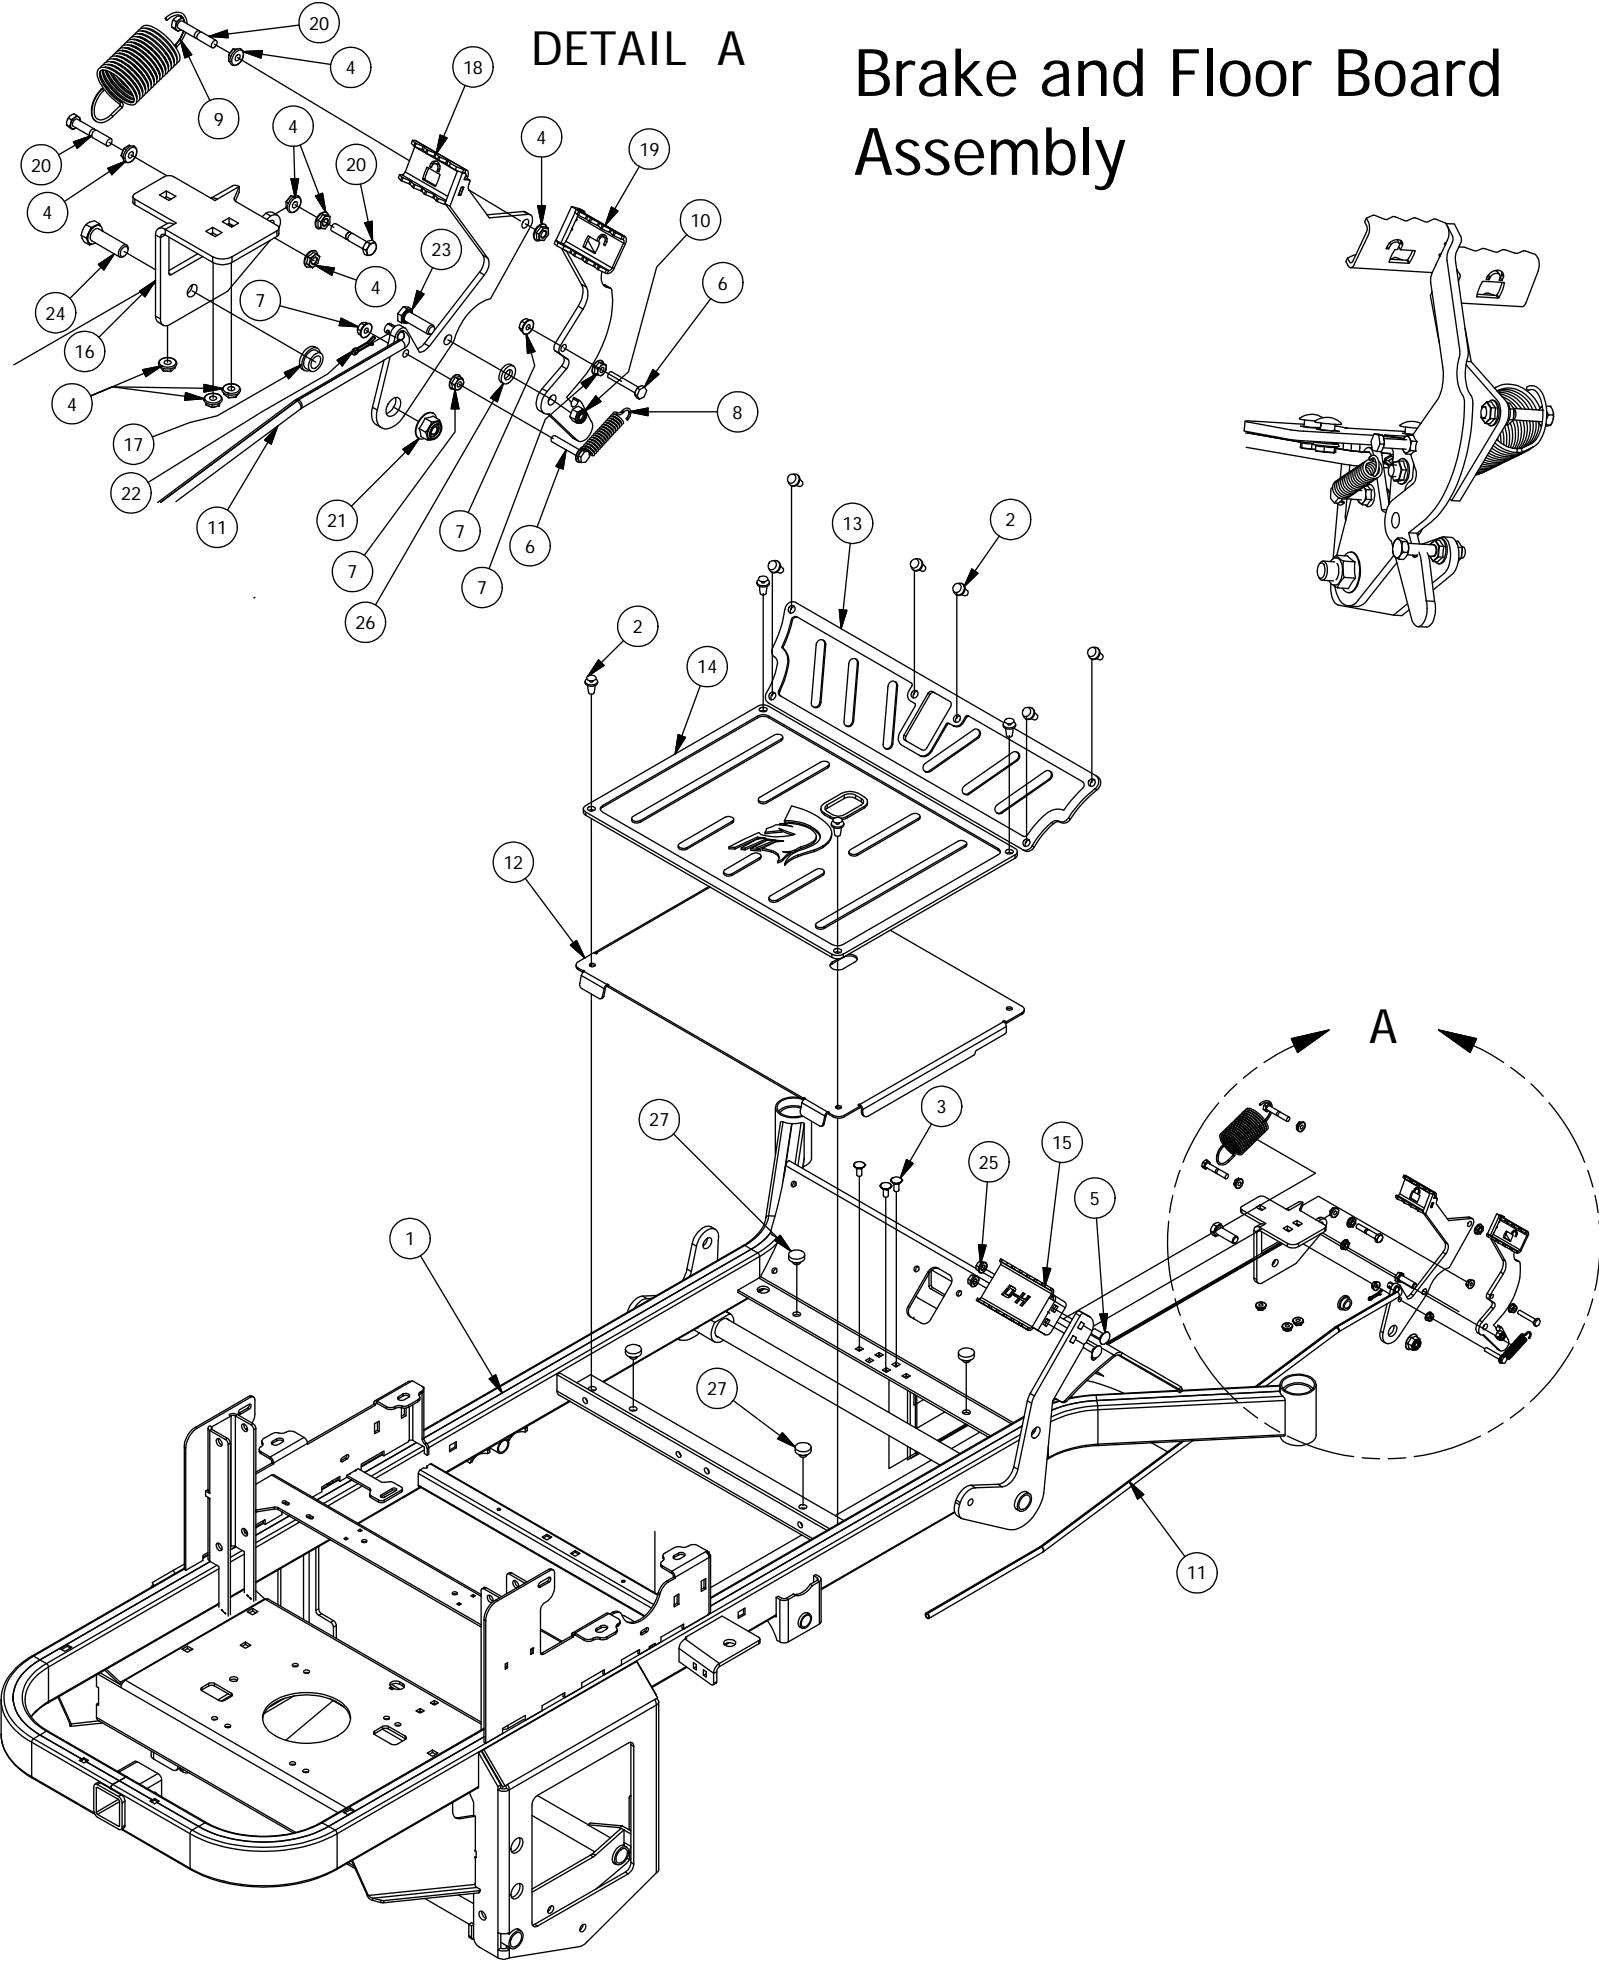

DETAIL A

Brake and Floor Board Assembly

Brake and Floor Board Assembly			
ITEM	QTY	PART NUMBER	DESCRIPTION
1	1	490-0008-00	Mower SRT Frame Assembly
2	10	414-0002-00	8MM PUSH TYPE RETAINER NYLON BLACK
3	3	418-0008-00	5/16-18 X 3/4 CARRIAGE BOLT ZINC
4	13	413-0006-00	5/16-18 HEX FLANGE NUT W/SERR ZINC
5	2	418-0045-00	3/8-16 X 1 CARRIAGE BOLT ZINC YELLOW
6	2	418-0029-00	1/4-20 X 1-1/4 HEX C/S GR 2 ZINC
7	6	413-0023-00	1/4-20 HEX FLANGE NUT W/SERR ZINC
8	1	434-0003-00	Brake Pedal Release Spring
9	1	434-0002-00	Brake Pedal Tension Sping
10	1	413-0013-00	3/8-16 NYLON INSERT FLANGE LOCKNUT ZINC
11	1	435-0004-00	MOWER BRAKE LINKAGE
12	1	439-0007-00	Mower Floorboard
13	1	481-0001-00	Rubber Mower Foot Rest Mat
14	1	481-0002-00	Mower Rubber Floor Mat
15	1	439-0059-00	Mower Deck Height Foot Pedal
16	1	439-0009-00	Mower Frame Brake Mounting Bracket
17	7	410-0009-00	1/2" ID X 3/4" OD X 3/8" LENGTH FLANGE BUSHING
18	1	490-0016-00	Mower Brake Lock Lever Assembly
19	1	490-0017-00	Mower Brake Unlock LeverAssembly
20	3	418-0027-00	5/16-18 X 1-3/4 HEX C/S GR 2 ZINC
21	1	413-0002-00	1/2-13 NYLON INSERT FLANGE LOCKNUT ZC YELLOW
22	1	420-0001-00	1/8 X 3/4 COTTER PIN ZINC
23	1	418-0030-00	3/8-16 X 1-1/4 HEX C/S GR 2 ZINC
24	1	418-0028-00	1/2-13 X 1-1/2 HEX C/S GR 2 ZINC
25	4	413-0004-00	3/8-16 HEX FLANGE NUT W/SERR ZINC
26	1	419-0015-00	3/8" ID X 3/4" OD X 1/8" THK BRONZE WASHER
27	4	429-0002-00	Rubber Bumper