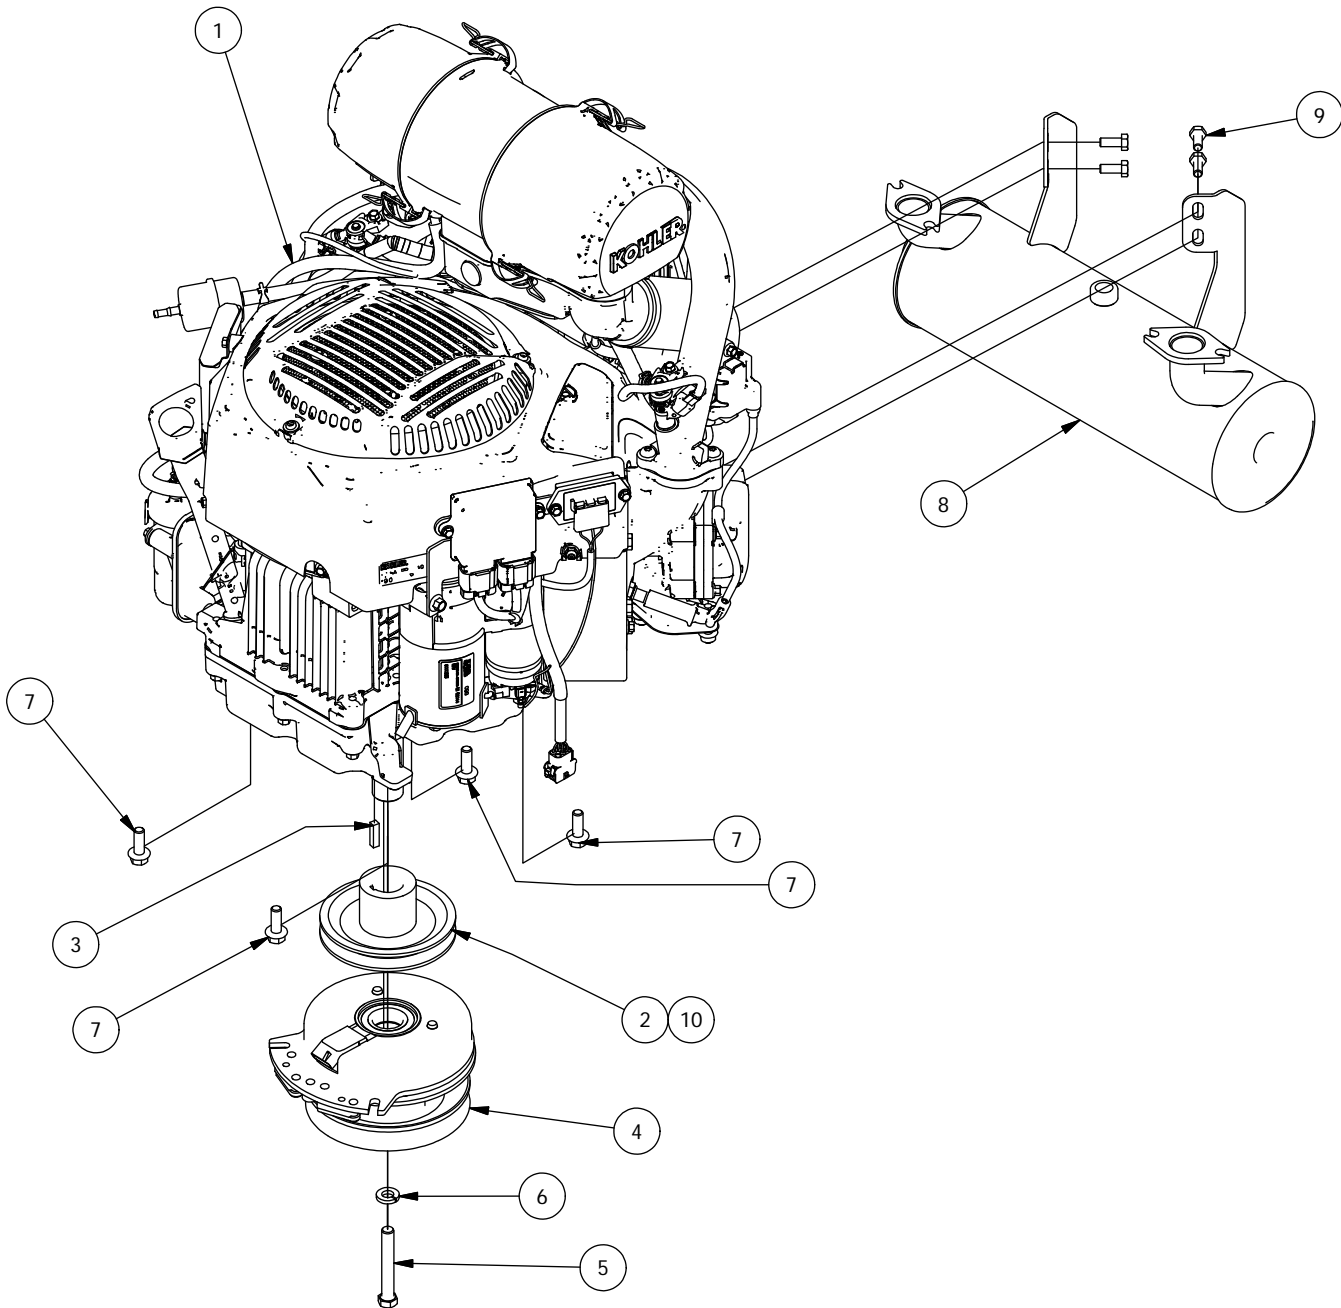

Kohler EFI Assembly			
ITEM	QTY	PART NUMBER	DESCRIPTION
1	1	415-0005-00	ECV880-3001 Kohler Engine
2	1	433-0001-00	Drive Pulley, A Belt
3	1	442-0001-00	1/4 X 1 SQUARE KEY STOCK
4	1	470-0002-00	PTO Clutch
5	1	418-0022-00	7/16-20 X 3 HEX C/S GR 8 ZC YELLOW
6	1	419-0005-00	7/16 SPLIT LOCKWASHER GR 8 ZC YELLOW
7	4	418-0023-00	3/8-16 X 1-1/8 IND HWH W/SERR TRI LOB ZY
8	1	415-0053-00	824 EFI Kohler Engine Exhaust
9	4	418-0065-00	M8-1.25X20MM HEX FLANGE BOLT BLACK
10	1	433-0002-00	Drive Pulley, B Belt (Only with HTG16 Transmissions)