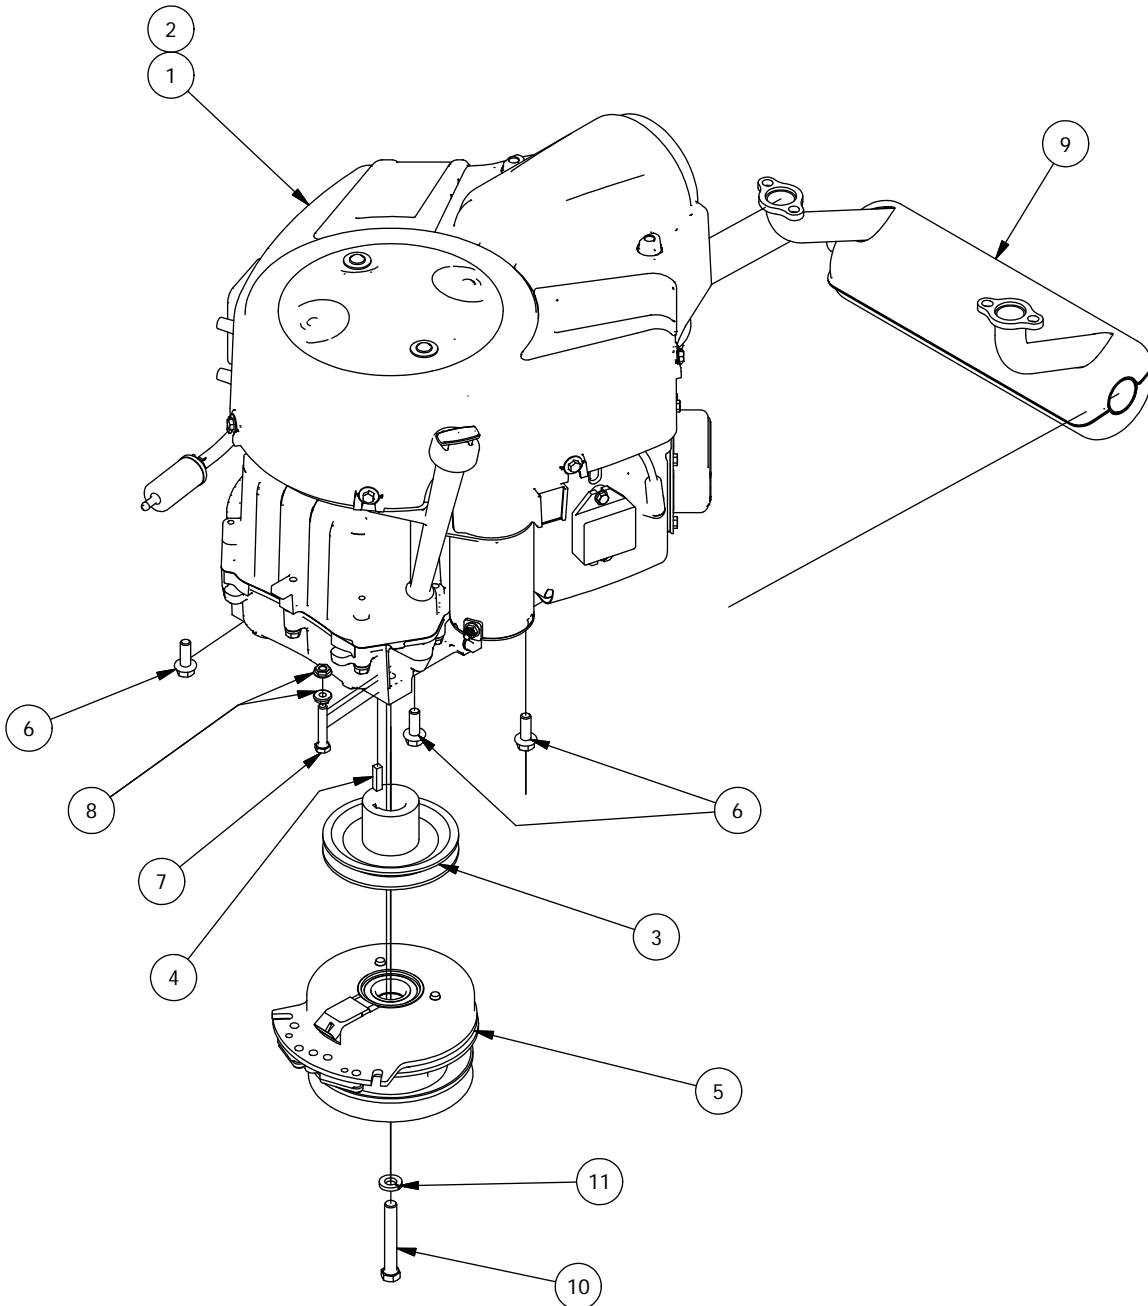

B&S 810CC, 27 HP & B&S 724CC, 25 HP

ITEM	QTY	PART NUMBER	DESCRIPTION
1	1	415-0007-00	B&S 810CC, 27 HP Commercial Series Engine
2	1	415-0006-00	B&S 724CC, 25 HP Commercial Engine
3	1	433-0001-00	Drive Pulley, A Belt
4	1	442-0001-00	1/4 X 1 SQUARE KEY STOCK
5	1	470-0002-00	PTO Clutch
6	3	418-0023-00	3/8-16 X 1-1/8 IND HWH W/SERR TRI LOB ZY
7	1	418-0024-00	5/16-18 X 1-3/4 HEX C/S GR 5 ZINC
8	2	413-0006-00	5/16-18 HEX FLANGE NUT W/SERR ZINC
9	1	415-0052-00	B&S 27 HP&25HP Exhaust
10	1	418-0022-00	7/16-20 X 3 HEX C/S GR 8 ZC YELLOW
11	1	419-0005-00	7/16 SPLIT LOCKWASHER GR 8 ZC YELLOW