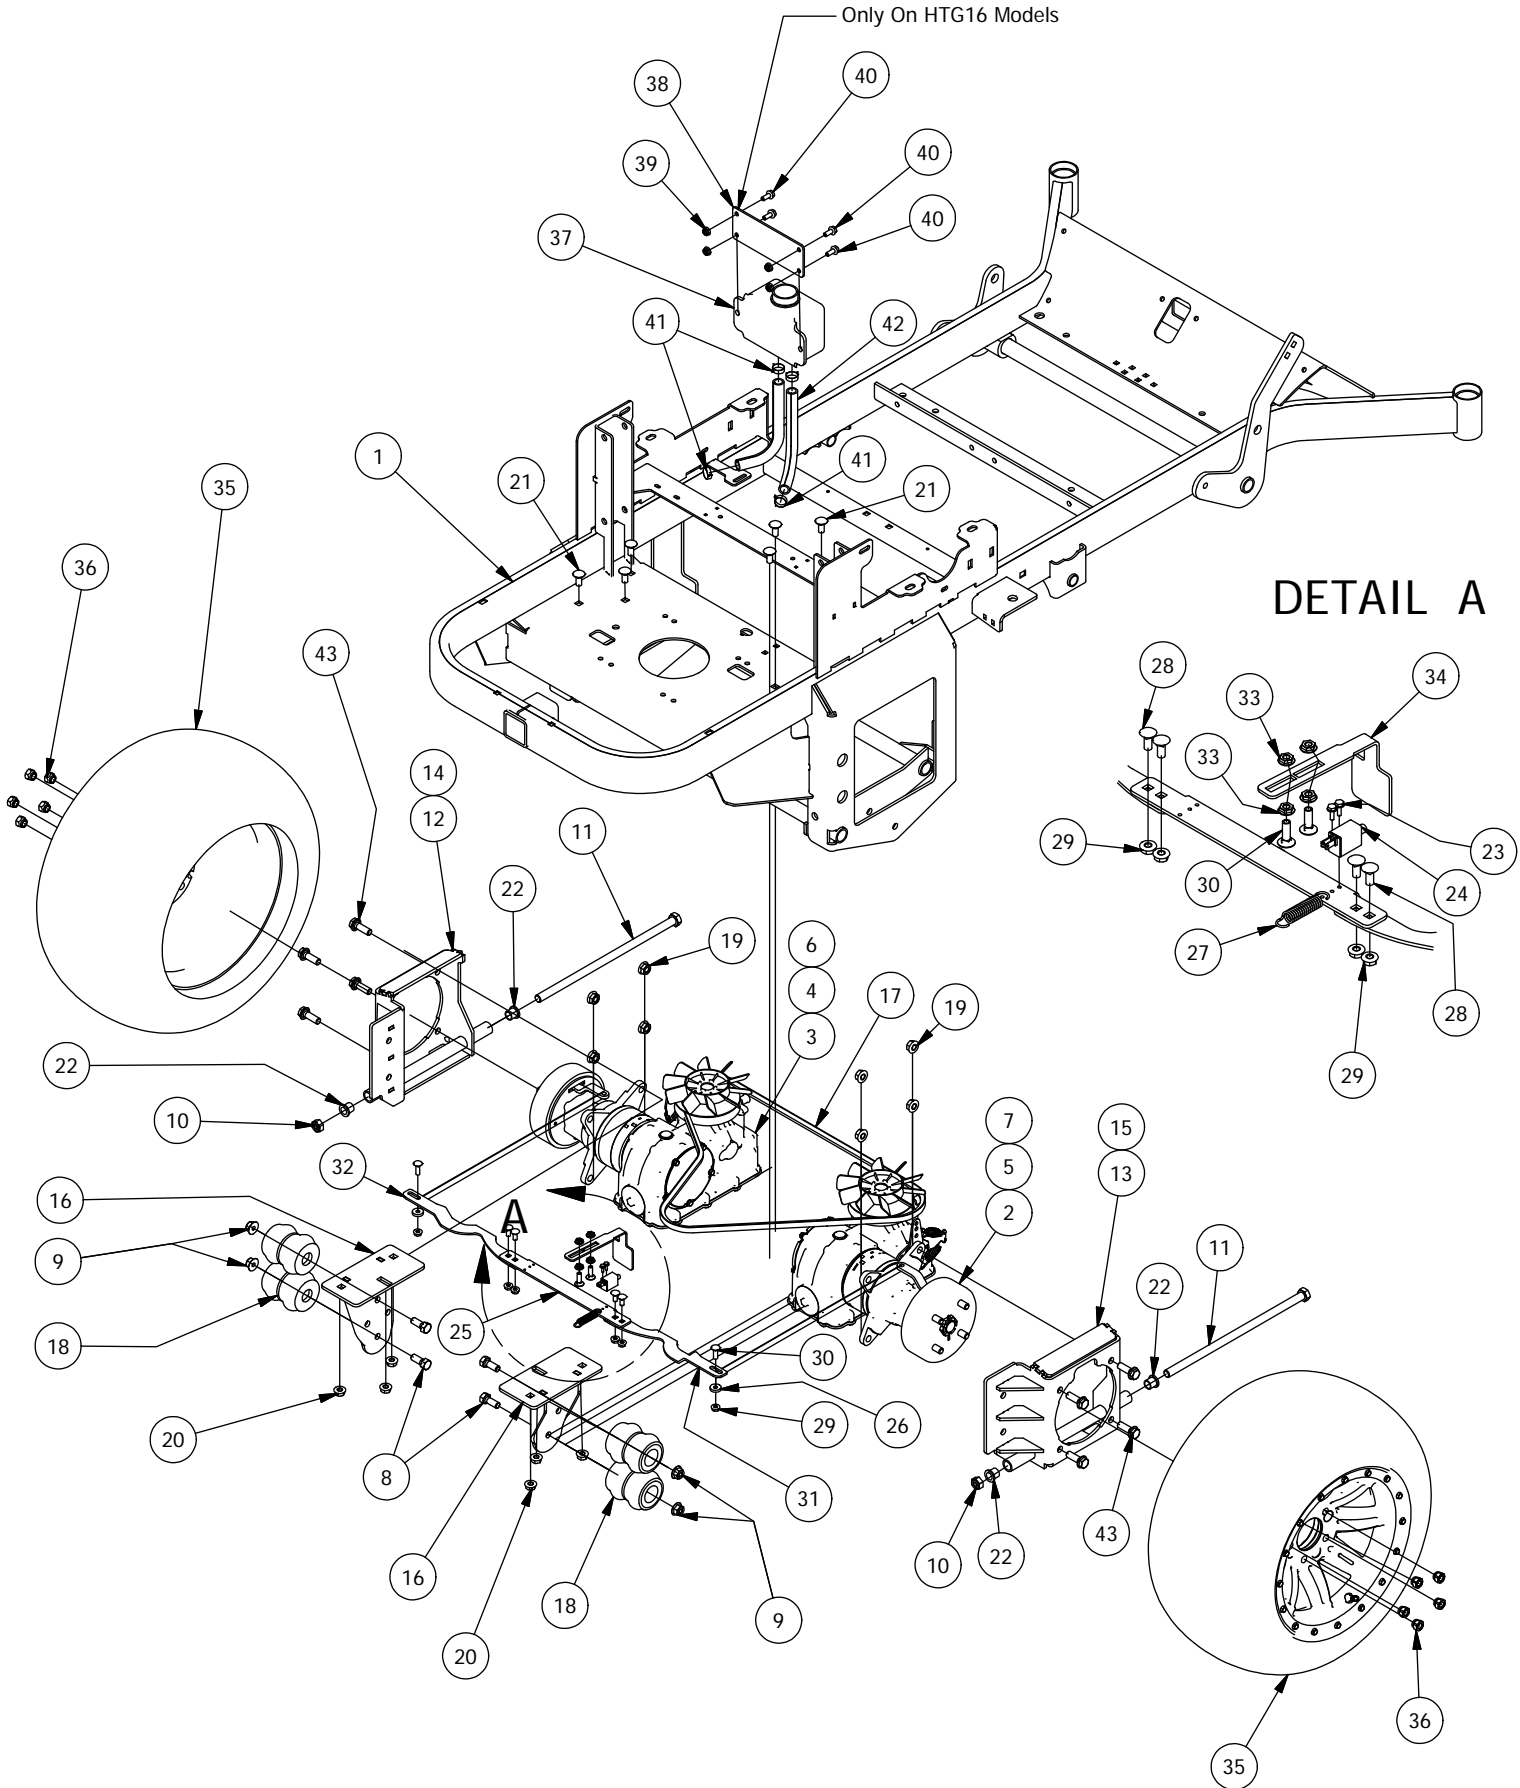

SRT Suspension Frame Assembly

SRT Suspension Frame Assembly			
ITEM	QTY	PART NUMBER	DESCRIPTION
1	1	490-0008-00	Mower SRT Frame Assembly
2	1	450-0008-00	HTG16 Parker Hydrostatic Transmission Right
3	1	450-0007-00	HTG16 Parker Hydrostatic Transmission Left
4	1	450-0003-00	HTJ10 Parker Hydrostatic Transmission Left
5	1	450-0004-00	HTJ10 Parker Hydrostatic Transmission Right
6	1	450-0005-00	HTJ12 Parker Hydrostatic Transmission Left
7	1	450-0006-00	HTJ12 Parker Hydrostatic Transmission Right
8	4	418-0057-00	1/2-13 X 1-1/4 HEX C/S GR 5 ZINC
9	4	413-0002-00	1/2-13 NYLON INSERT FLANGE LOCKNUT ZC YELLOW
10	2	413-0050-00	5/8-11 NYLON INSERT FLANGE L/NUT ZINC
11	2	418-0058-00	5/8-11 X 15" HEX C/S GR 2 ZINC 3" THD LENGTH
12	1	490-0004-00	Mower Left Rear Suspension Assembly (HTG16 Only)
13	1	490-0005-00	Mower Right Rear Suspension Assembly (HTG16 Only)
14	1	490-0009-00	Mower Left Rear Suspension Assembly (HTJ10 & HTJ12)
15	1	490-0010-00	Mower Right Rear Suspension Assembly (HTJ10 & HTJ12)
16	2	490-0006-00	Mower Suspension Frame Bracket Assembly
17	1	461-0005-00	Mower A Pump Belt, A x 69.25" Effective Length SRT
18	4	487-0003-00	SRT Rear Suspension Elastomer
19	8	413-0010-00	1/2-13 HEX FLANGE NUT W/SERR ZINC
20	6	413-0001-00	7/16-14 HEX FLANGE NUT W/SERR ZINC
21	6	418-0017-00	7/16-14 X 1 CARRIAGE BOLT ZINC
22	4	410-0008-00	5/8" ID X 3/4" OD X 3/4" LENGTH FLANGE BUSHING
23	2	418-0032-00	8-32 X 1/2 IND. HWH SLOT TYPE F TCS ZINC
24	1	486-0030-00	Safety Switch
25	1	439-0079-00	Mower Park Brake Center Bracket
26	2	419-0006-00	.312 ID X .875 OD X .1875 THK F/W NYLON BLK
27	1	434-0003-00	Brake Pedal Release Spring
28	4	418-0008-00	5/16-18 X 3/4 CARRIAGE BOLT ZINC
29	6	413-0019-00	5/16-18 NYLON INSERT FLANGE L/NUT ZINC
30	4	418-0010-00	5/16-18 X 1 CARRIAGE BOLT ZINC
31	1	439-0081-00	Mower Park Brake Right Actuation Bracket, HTG16 Transmissions
32	1	439-0080-00	Mower Park Brake Left Actuation Bracket, HTG16 Transmissions
33	4	413-0006-00	5/16-18 HEX FLANGE NUT W/SERR ZINC
34	1	439-0066-00	Mower Standard Transmission Brake Interlock Bracket
35	2	422-0021-00	Mower 24x12x12 Rear Tire/Wheel Assembly
36	10	413-0015-00	1/2-20 WHEEL NUT 60 DEGREE GR 5 ZINC
37	1	467-0003-00	Hydraulic Fluid Reservoir
38	1	426-0013-00	Mower Hydraulic Reservoir Mounting Plate
39	4	413-0027-00	5/16-18 NYLON INSERT FLANGE LOCKNUT ZC YELLOW
40	4	418-0048-00	5/16-18 X 3/4 HEX FLANGE BOLT GR 8 ZC YELLOW
41	4	472-0005-00	938-968 Hose Clamp
42	2	451-0001-00	Hydraulics hose
43	8	418-0047-00	1/2-13 X 1-1/2 HEX FLANGE BOLT ZINC YELLOW