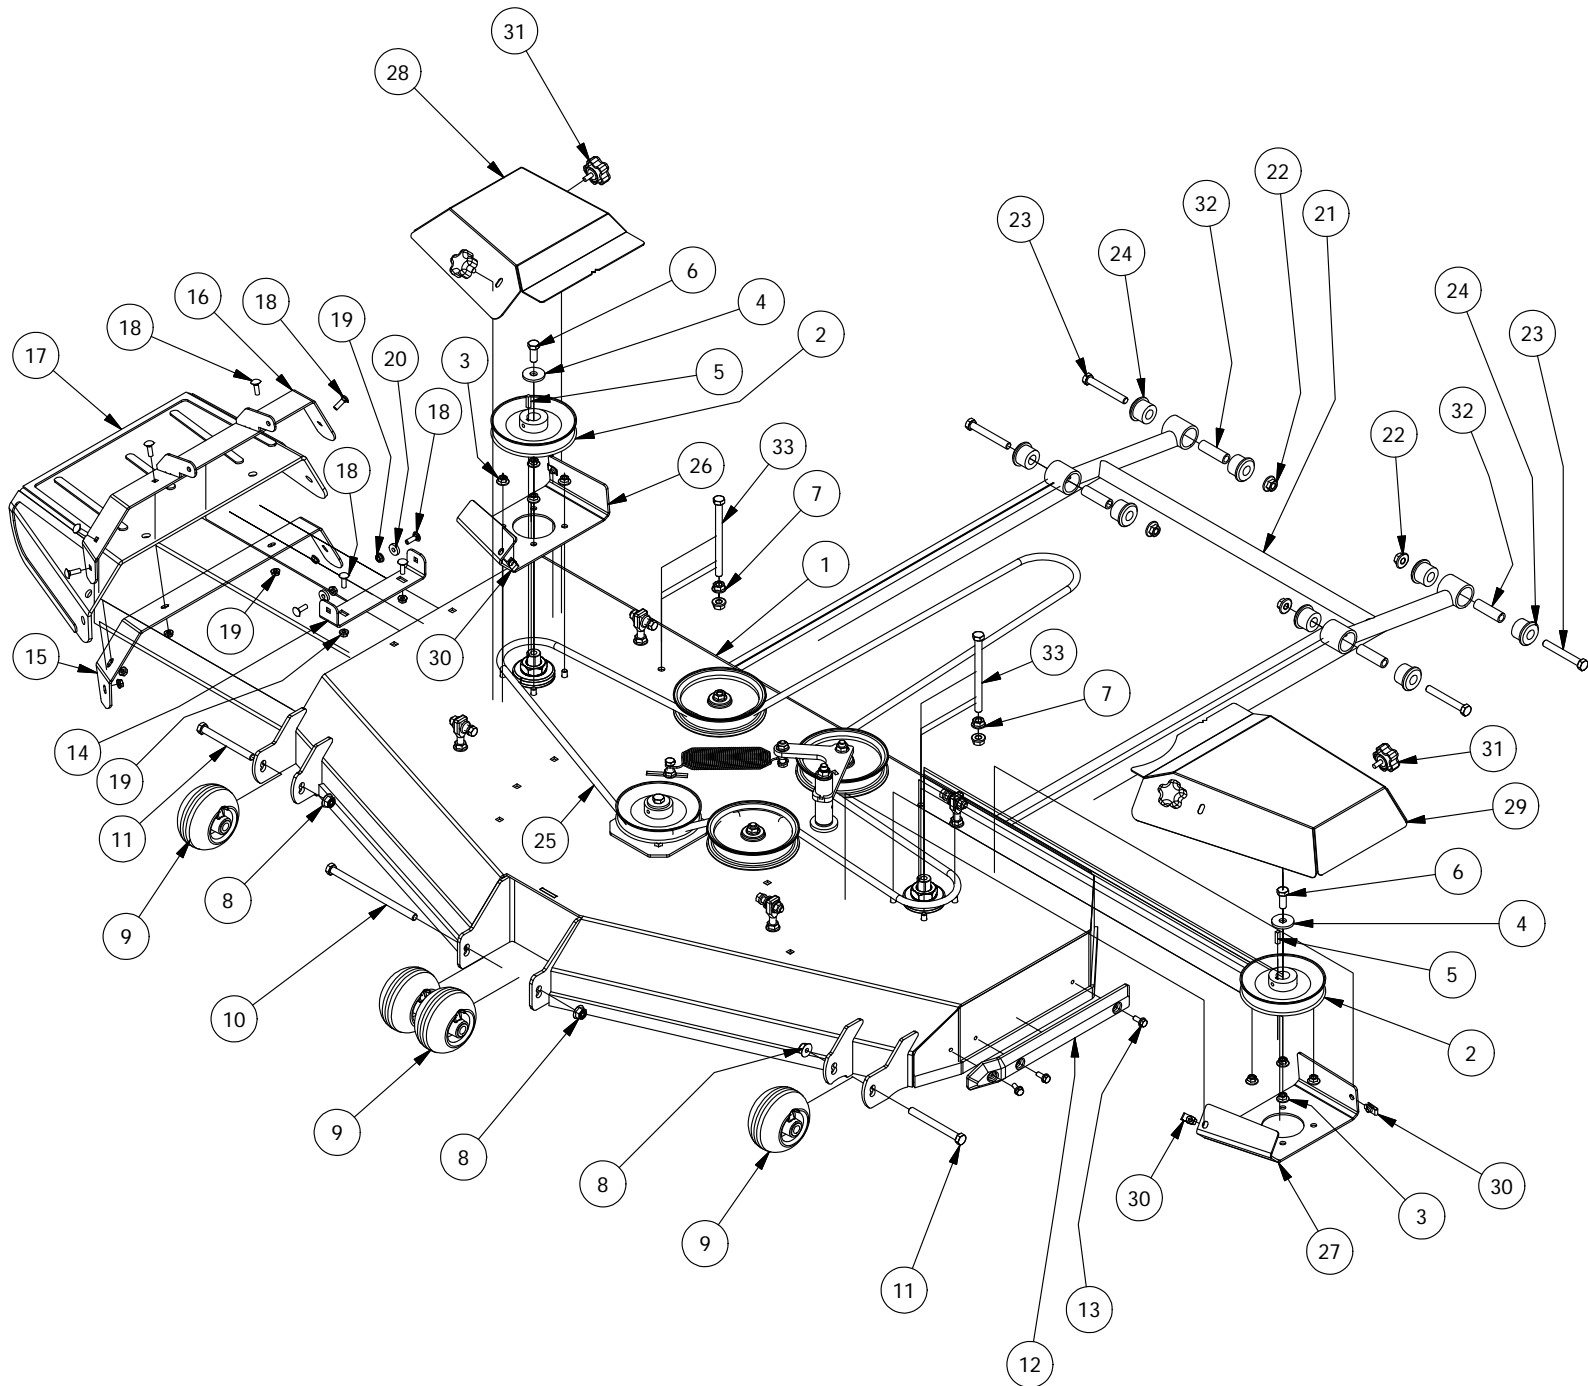

61" Deck Assembly-1

61" Deck Assembly-1			
ITEM	QTY	PART NUMBER	DESCRIPTION
1	1	490-0031-00	61" Mower Deck Assembly
2	3	433-0003-00	Deck Pulley 61"
3	12	418-0004-00	3/8-16 HEX FLANGE NUT W/SERR ZINC
4	3	419-0003-00	1/2" X 1-5/8 BELLEVILLE CUP WASHER ZINC YELLOW
5	3	442-0001-00	1/4 X 1 SQUARE KEY STOCK
6	3	418-0006-00	1/2-20 X 1-1/4 HEX C/S GR 5 ZINC
7	12	413-0005-00	1/2-13 HEX FLANGE NUT W/SERR ZINC YELLOW
8	4	413-0002-00	1/2-13 NYLON INSERT FLANGE LOCKNUT ZC YELLOW
9	4	422-0001-00	Anti-Scalp Wheel
10	1	418-0015-00	1/2-13 X 8-1/2 HEX C/S GR 2 ZINC YELLOW
11	2	418-0016-00	1/2-13 X 5 HEX C/S GR 2 ZINC YELLOW
12	1	429-0001-00	Mower Nylon Deck Guard
13	3	418-0049-00	5/16-18 X 3/4 IND HWH TRI LOB ZINC
14	1	439-0090-00	Mower Chute Mounting Bracket
15	1	439-0093-00	Mower Deck Chute Hinge Backer Bracket
16	1	490-0020-00	Mower Deck Chute Hinge Assembly
17	1	481-0003-00	Mower Rubber Discharge Chute
18	9	418-0060-00	5/16-18 X 1 CARRIAGE BOLT ZINC YELLOW
19	9	413-0027-00	5/16-18 NYLON INSERT FLANGE LOCKNUT ZC YELLOW
20	2	419-0006-00	.312 ID X .875 OD X .1875 THK F/W NYLON BLK
21	1	490-0014-00	Mower 54"/61" Deck Frame Stabilizer Assembly
22	4	413-0017-00	1/2-13 NYLON INSERT FLANGE LOCKNUT ZINC W/SERRATIONS
23	4	418-0021-00	1/2-13 X 3-3/4 HEX C/S GR 5 ZINC
24	8	732-2000-00	Large MTV A-Arm Bushing
25	1	461-0002-00	61" Mower Deck Belt, HB x 167.9" Effective Length
26	1	439-0058-00	Mower Right Pulley Cover Mounting Bracket
27	1	439-0057-00	Mower Left Pulley Cover Mounting Bracket
28	1	439-0021-00	Mower 61" Deck Right Pulley Cover
29	1	439-0020-00	Mower 61" Deck Left Pulley Cover
30	4	413-0053-00	5/16 Cage Nut
31	4	445-0001-00	Lobed Knob w/ 5/16"-18 X .750" Stud
32	4	732-2001-00	Large MTV A-Arm Bushing Sleeve
33	2	418-0044-00	1/2-13 X 6-1/2 HEX C/S GR 8 ZINC YELLOW