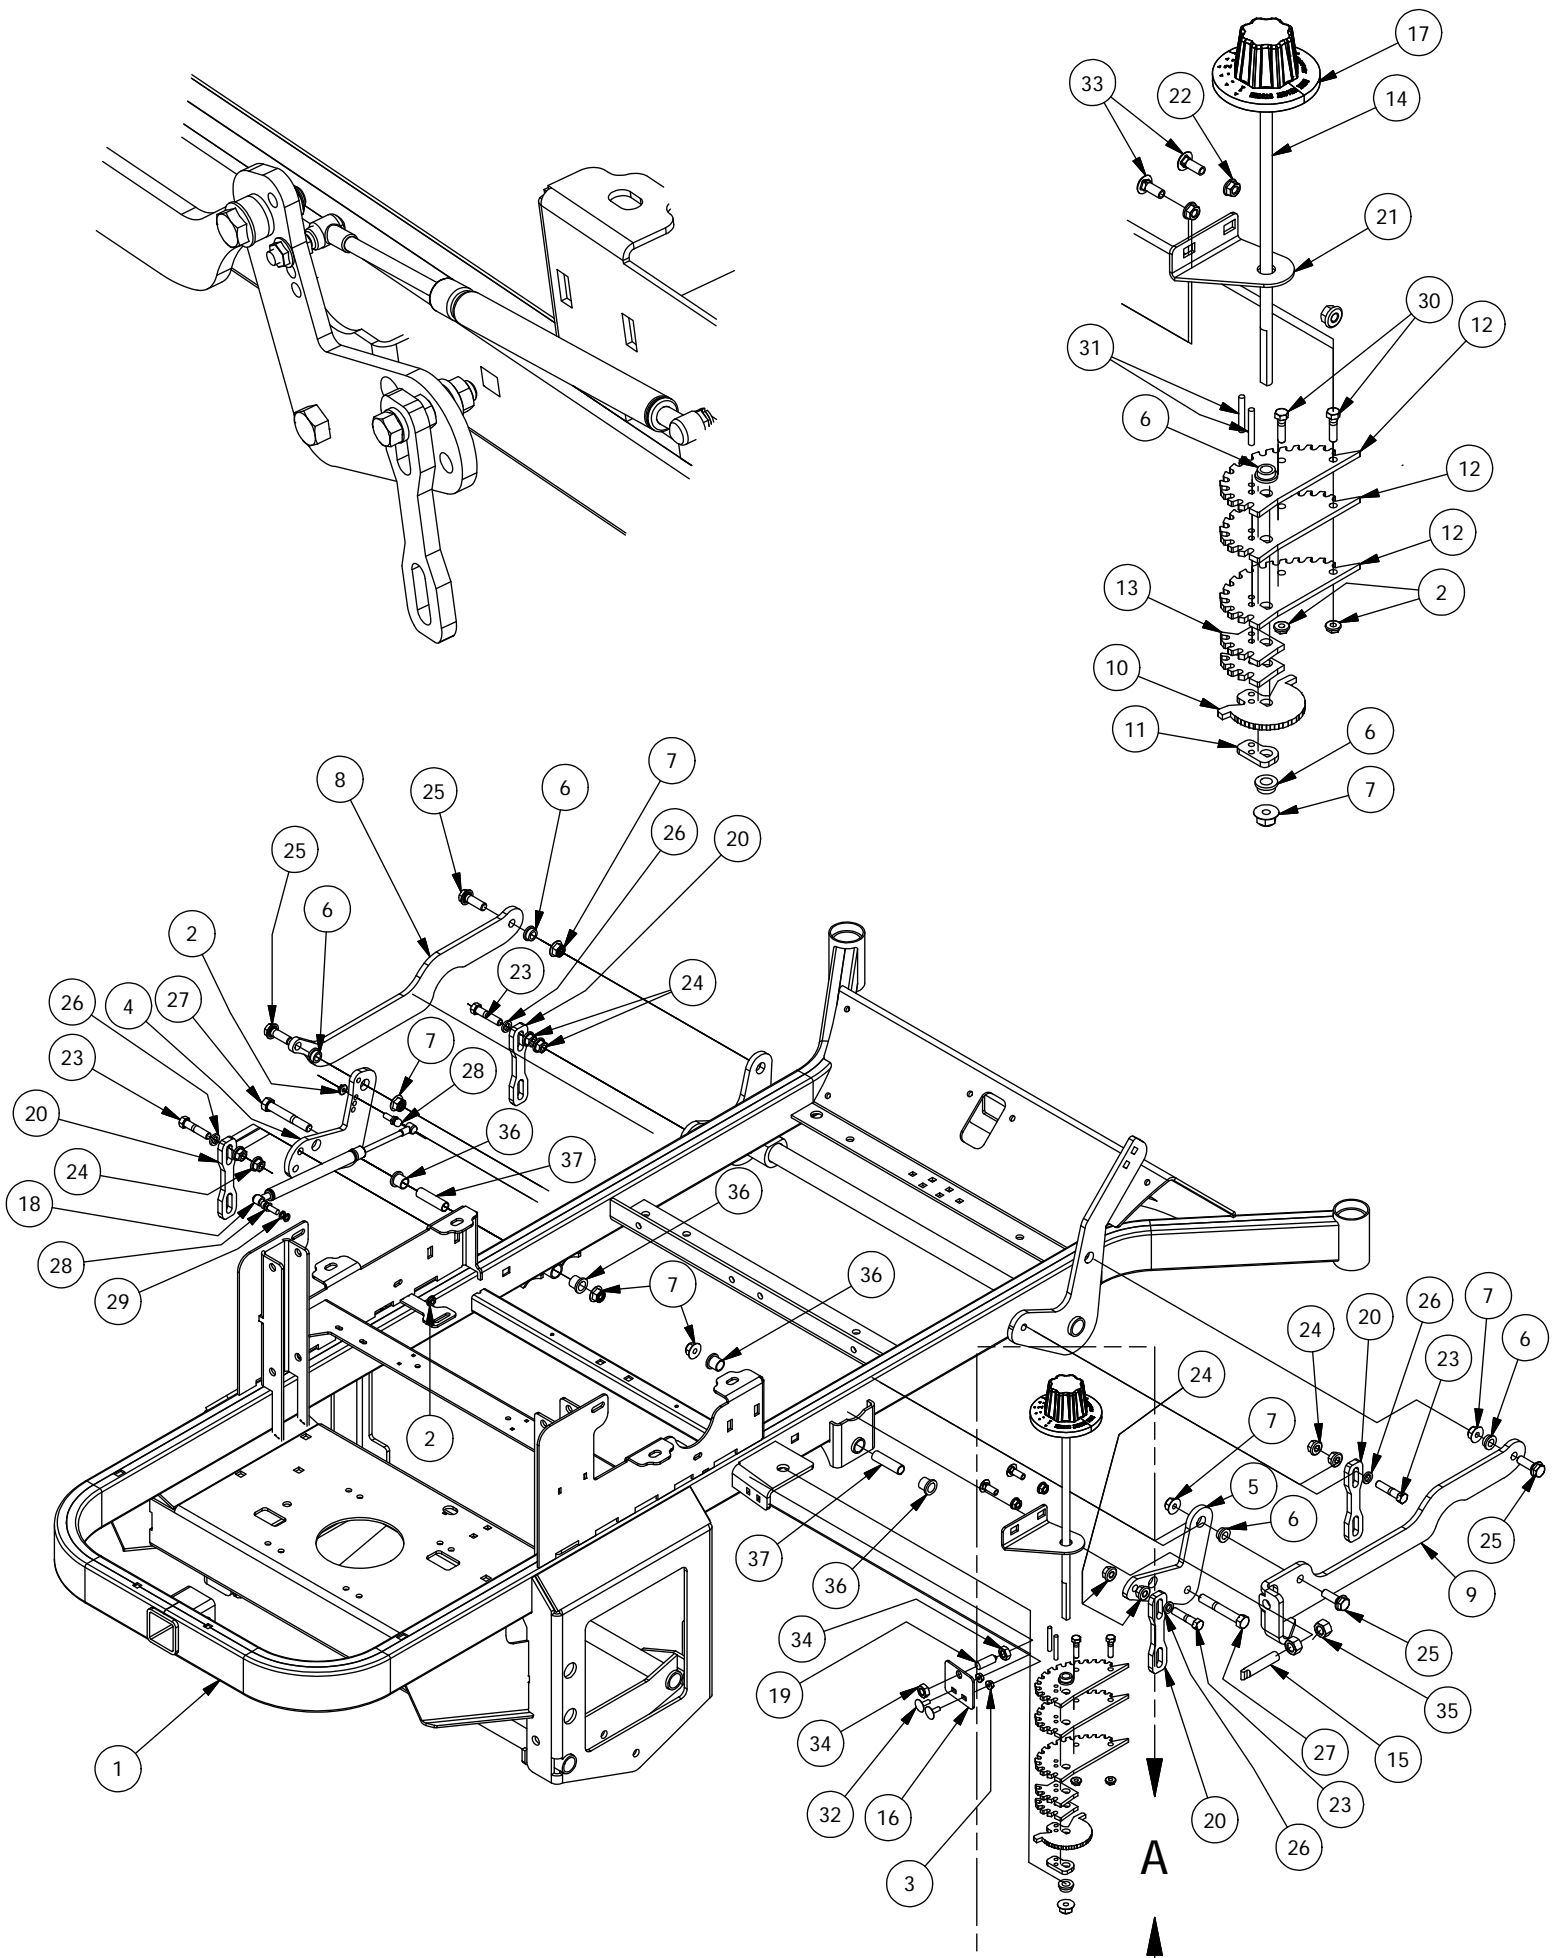

Height Indicator Assembly

DETAIL A

Height Indicator Assembly			
ITEM	QTY	PART NUMBER	DESCRIPTION
1	1	490-0008-00	Mower SRT Frame Assembly
2	13	413-0006-00	5/16-18 HEX FLANGE NUT W/SERR ZINC
3	6	413-0023-00	1/4-20 HEX FLANGE NUT W/SERR ZINC
4	1	431-0005-00	Deck Height Brkt Left Actuator side
5	1	431-0004-00	Deck Height Brkt Right side
6	7	410-0009-00	1/2" ID X 3/4" OD X 3/8" LENGTH FLANGE BUSHING
7	8	413-0002-00	1/2-13 NYLON INSERT FLANGE LOCKNUT ZC YELLOW
8	1	435-0009-00	Mower Deck Height Left Link Arm
9	1	435-0008-00	Mower Deck Height Arm Right Link
10	1	426-0008-00	Mower Deck Height Detent Spring Plunger Plate
11	1	426-0009-00	Mower Deck Height Detent End Plate
12	3	426-0010-00	Mower Deck Detent Cam Plate 1
13	2	426-0011-00	Mower Deck Height Detent Cam Plate 2
14	1	437-0003-00	Mower Deck Height Selector Shaft
15	1	444-0001-00	Mower HEIGHT SELECTOR CAM PIN
16	1	426-0004-00	Mower Detent Spring Plunger Mounting Plate
17	1	445-0002-00	Mower Deck Height Control Knob
18	1	434-0001-00	Deck Gas Spring
19	1	434-0006-00	Deck Height Detent Spring Plunger
20	4	435-0007-00	Mower Deck Link
21	1	439-0074-00	Mower Deck Height Indicator Rod Bracket
22	4	413-0004-00	3/8-16 HEX FLANGE NUT W/SERR ZINC
23	4	418-0046-00	7/16-14 X 2 HEX C/S GR 5 ZINC YELLOW
24	8	413-0011-00	7/16-14 HEX FLANGE NUT W/SERR ZINC YELLOW
25	4	418-0047-00	1/2-13 X 1-1/2 HEX FLANGE BOLT ZINC YELLOW
26	4	419-0010-00	.443 ID X .750 OD X .125 THK NYLON BLACK
27	2	418-0042-00	1/2-13 X 3-1/2 HEX C/S GR 5 ZINC YELLOW
28	2	434-0007-00	Deck Assist Gas Spring Ball Stud
29	2	419-0009-00	5/16 SPLIT LOCKWASHER ZINC
30	2	413-0038-00	5/16-18 X 1-1/4 HEX C/S GR 2 ZINC
31	2	444-0002-00	1/4 X 1-3/4 DOWELL PIN
32	2	418-0052-00	1/4-20 X 3/4 CARRIAGE BOLT ZINC
33	2	418-0053-00	3/8-16 X 1 CARRIAGE BOLT ZINC
34	2	413-0037-00	1/2-13 HEX JAM NUT ZINC
35	2	413-0048-00	5/8-11 HEX NUT ZINC YELLOW
36	4	410-0008-00	5/8" ID X 3/4" OD X 3/4" LENGTH FLANGE BUSHING
37	2	425-0004-00	Mower Drive Arm Hub & Deck Lift Arm Spacer