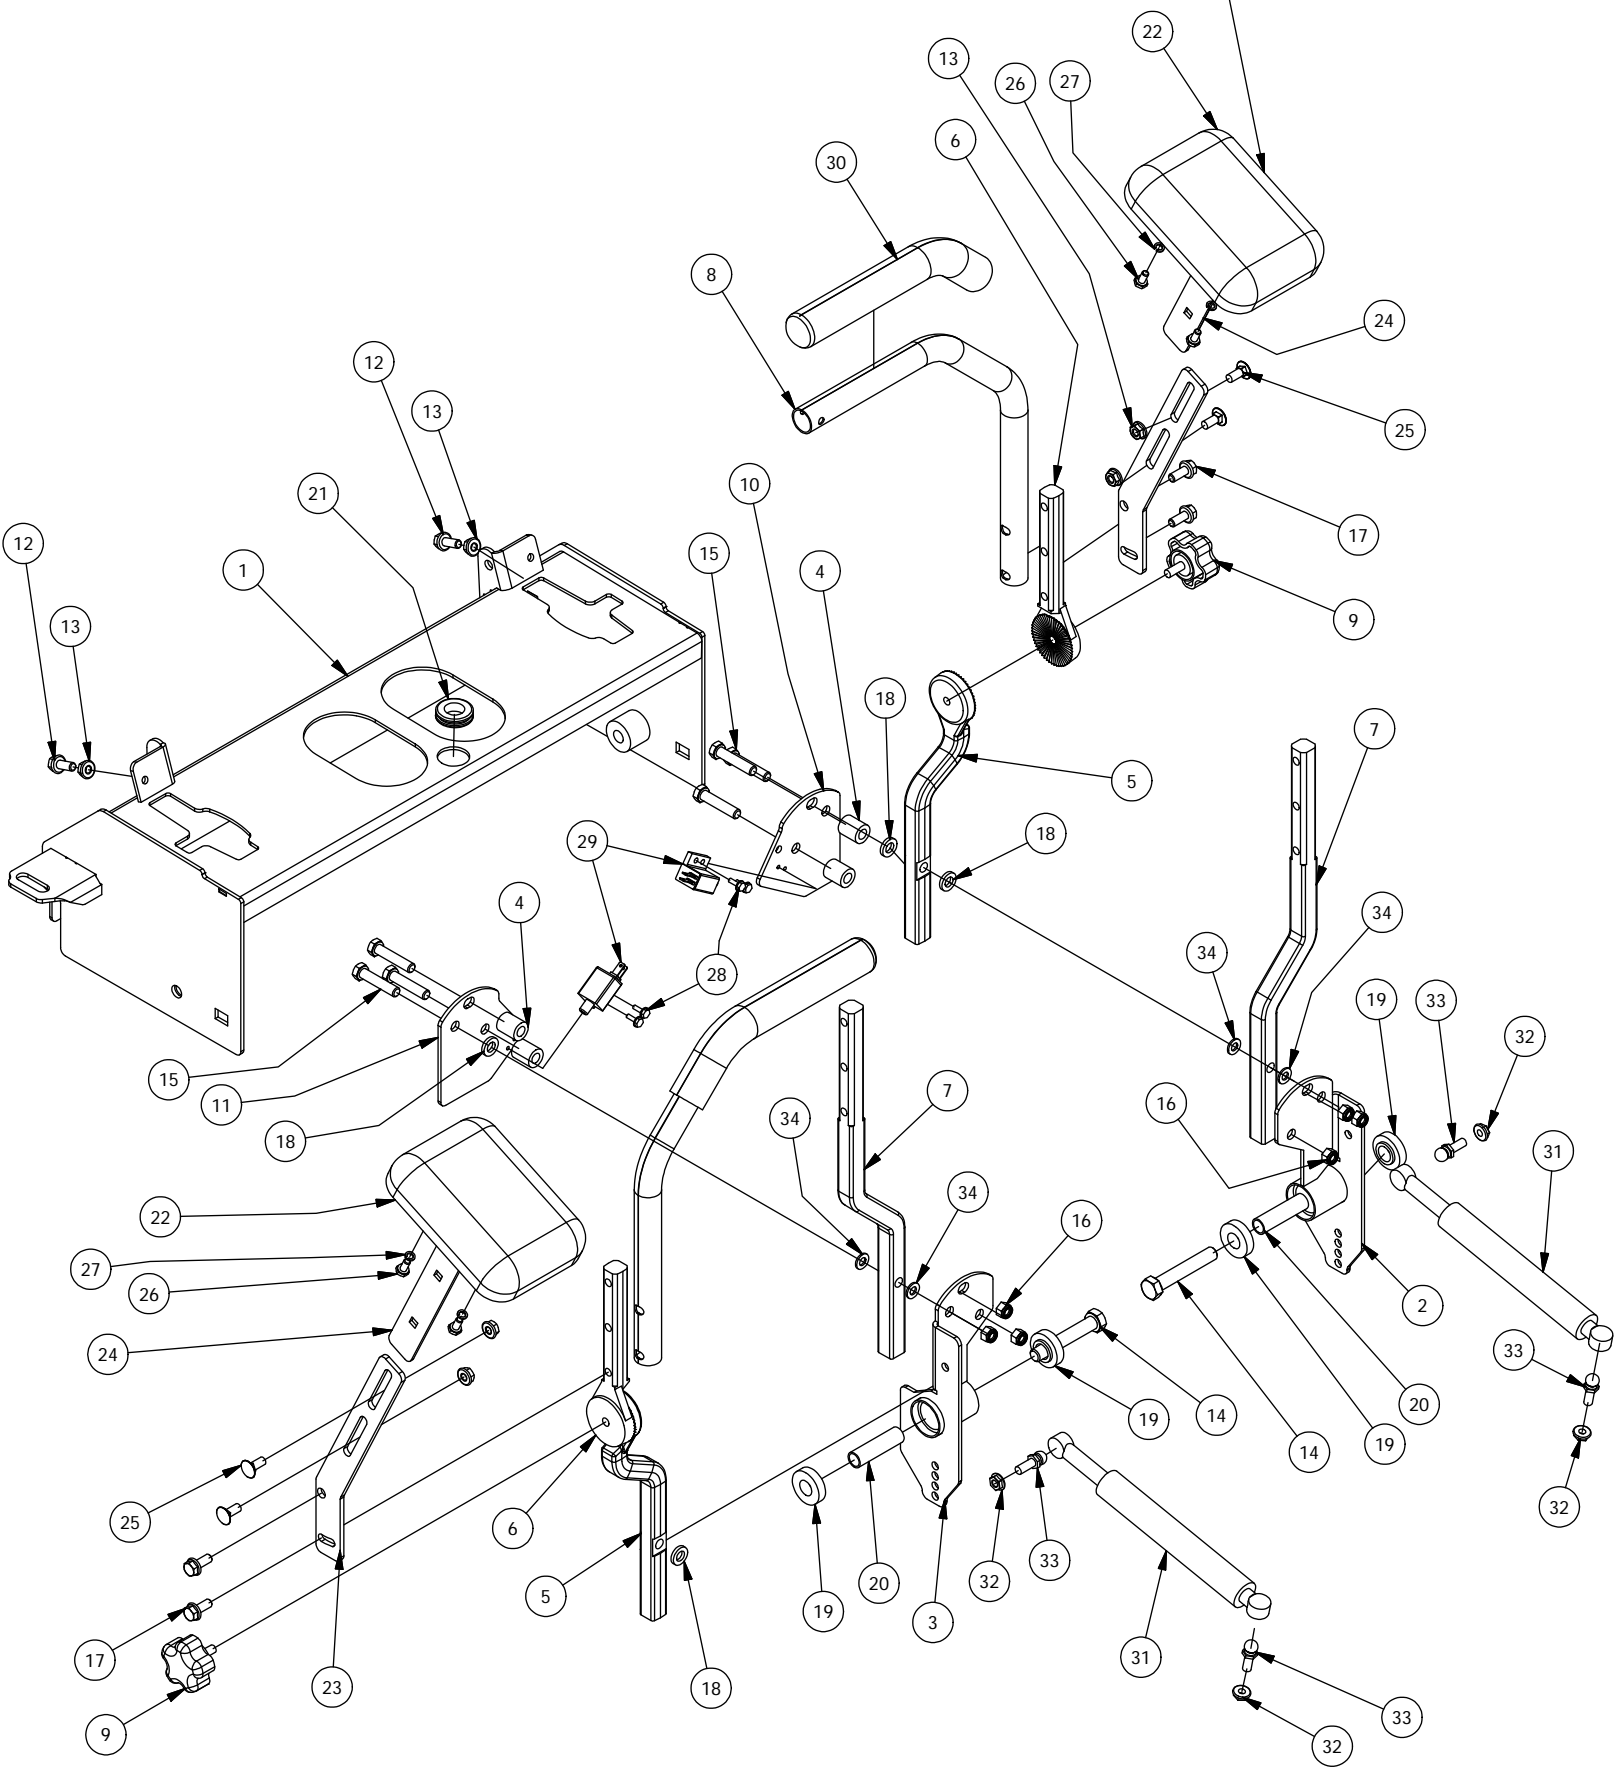

Drive Arm Assemblies

XD Models Standard
RT&SRT Optional

Drive Arm Assemblies			
ITEM	QTY	PART NUMBER	DESCRIPTION
1	1	490-0023-00	Mower Seat Base Assembly
2	1	490-0013-00	Mower Right Drive Arm Bracket Assembly
3	1	490-0012-00	Mower Left Drive Arm Bracket Assembly
4	4	425-0003-00	Mower Drive Arm Spacer
5	2	431-0002-00	Height/Pitch Adjustable Lower Drive Arm
6	2	431-0003-00	Height/Pitch Adjustable Upper Drive Arm
7	2	431-0001-00	Height Adjustable Drive Arm
8	2	403-0020-00	Mower Drive Handle Tube
9	2	445-0001-00	Lobed Knob w/ 5/16"-18 X .750" Stud
10	1	426-0003-00	Mower Right Control Arm Limit Switch Plate
11	1	426-0002-00	Mower Left Control Arm Limit Switch Plate
12	2	418-0049-00	5/16-18 X 3/4 IND HWH TRI LOB ZINC
13	6	413-0022-00	5/16-18 HEX FLANGE NUT W/SERR ZINC YELLOW
14	2	418-0050-00	1/2-13 X 3 HEX C/S GR 5 ZINC
15	6	418-0051-00	3/8-16 X 1-3/4 HEX C/S GR 2 ZINC
16	6	413-0013-00	3/8-16 NYLON INSERT FLANGE LOCKNUT ZINC
17	4	418-0048-00	5/16-18 X 3/4 HEX FLANGE BOLT GR 8 ZC YELLOW
18	4	419-0015-00	3/8" ID X 3/4" OD X 1/8" THK BRONZE WASHER
19	4	410-0005-00	5/8" ID X 1-3/8" OD X 7/16" THK BEARING
20	2	425-0004-00	Mower Drive Arm Hub & Deck Lift Arm Spacer
21	1	419-0008-00	3/4" ID X FOR 1-3/16" HOLE FOR 11 GA RUBBER GROMMIT
22	2	471-0004-00	Mower Drive Arm Support Pad
23	2	439-0010-00	Mower Drive Arm Pad Tube Mounting bracket
24	2	439-0011-00	Mower Drive Arm Pad Mount bracket
25	4	418-0063-00	5/16-18 X 3/4 CARRIAGE BOLT ZINC YELLOW
26	4	418-0056-00	1/4-20 X 1/2 HEX C/S GR 2 ZINC
27	4	419-0012-00	1/4 EXT TOOTH LOCKWASHER ZINC
28	4	418-0032-00	8-32 X 1/2 IND. HWH SLOT TYPE F TCS ZINC
29	2	486-0030-00	Safety Switch
30	2	484-0001-00	Handle Grip
31	2	487-0001-00	Control Arm Damper
32	4	413-0024-00	5/16-18 HEX SERRATED LARGE FLANGE L/NUT ZC
33	4	434-0007-00	Deck Assist Gas Spring Ball Stud
34	4	419-0016-00	5/16" ID X 5/8" OD X 1/16" THK BRONZE WASHER