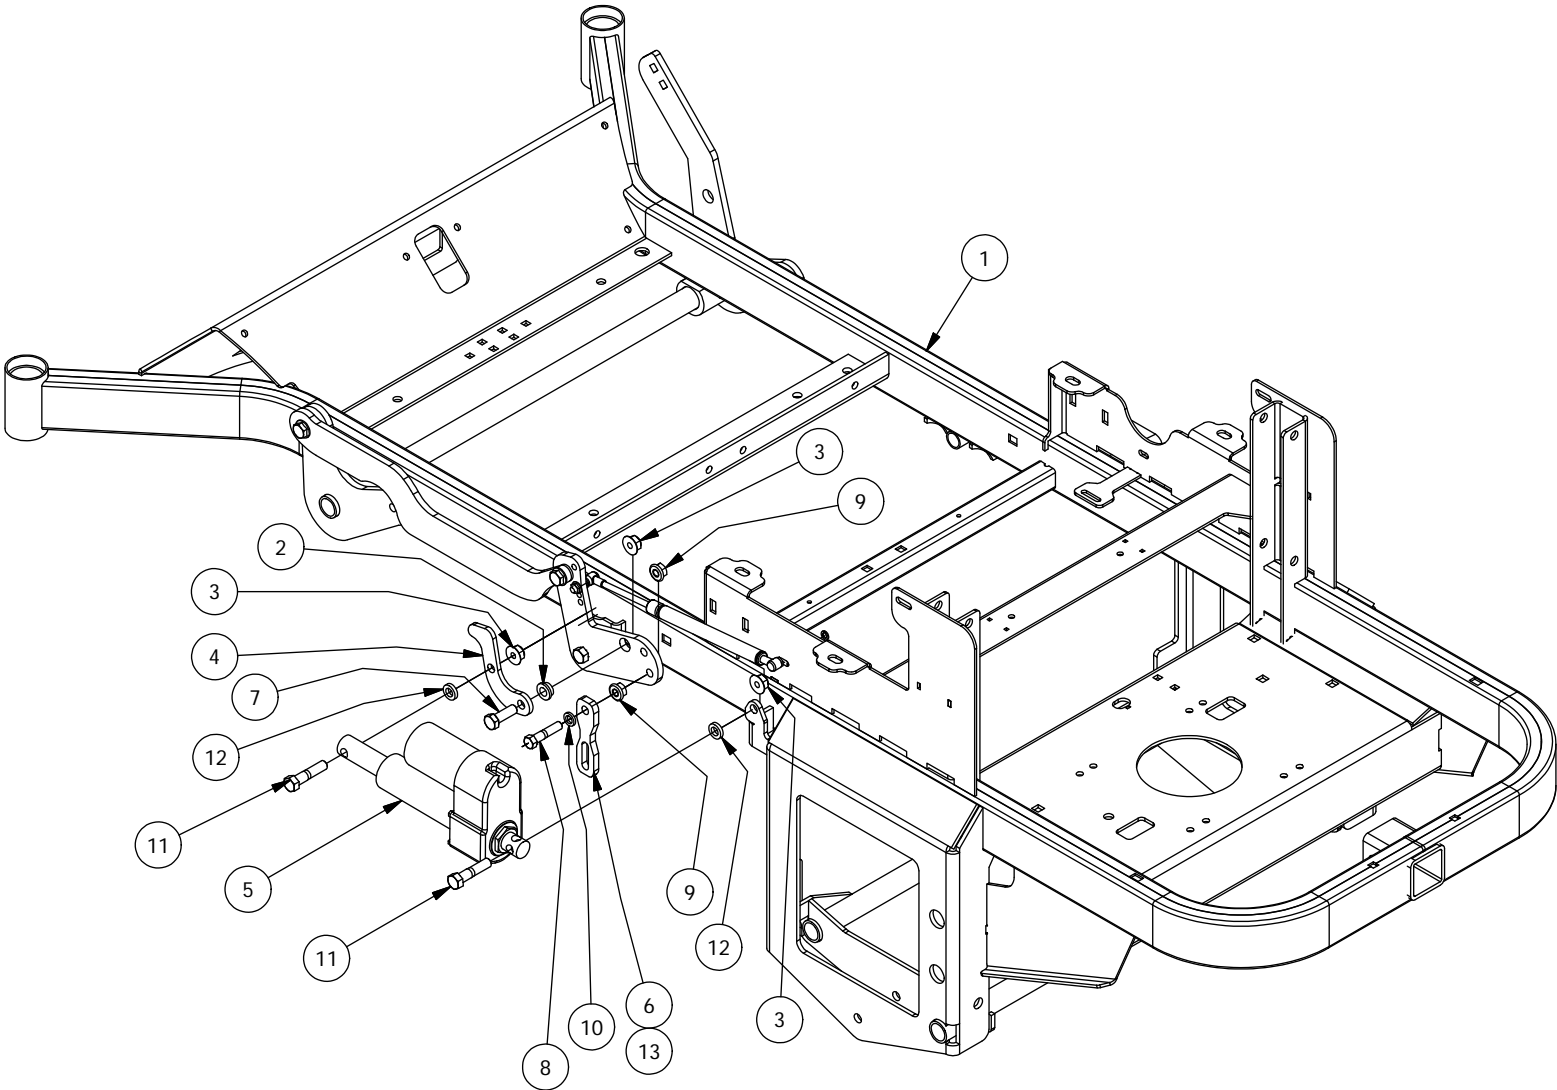

Actuator Assembly			
ITEM	QTY	PART NUMBER	DESCRIPTION
1	1	490-0008-00	Mower SRT Frame Assembly
2	3	410-0009-00	1/2" ID X 3/4" OD X 3/8" LENGTH FLANGE BUSHING
3	6	413-0002-00	1/2-13 NYLON INSERT FLANGE LOCKNUT ZC YELLOW
4	1	439-0084-00	Electric Actuator Brkt
5	1	486-0031-00	Mower Electric Deck Actuator
6	1	435-0006-00	Mower Rear Deck hanger, Electric Actuated Deck
7	1	418-0028-00	1/2-13 X 1-1/2 HEX C/S GR 2 ZINC
8	1	418-0046-00	7/16-14 X 2 HEX C/S GR 5 ZINC YELLOW
9	2	413-0011-00	7/16-14 HEX FLANGE NUT W/SERR ZINC YELLOW
10	1	419-0010-00	.443 ID X .750 OD X .125 THK NYLON BLACK
11	2	418-0061-00	1/2-13 X 2-1/4 HEX C/S GR 2 ZINC
12	2	413-0051-00	1/2" ID X 7/8" OD X 3/16" THK BRONZE WASHER
13	1	435-0012-00	Mower 72" Deck Actuator Connecting Link