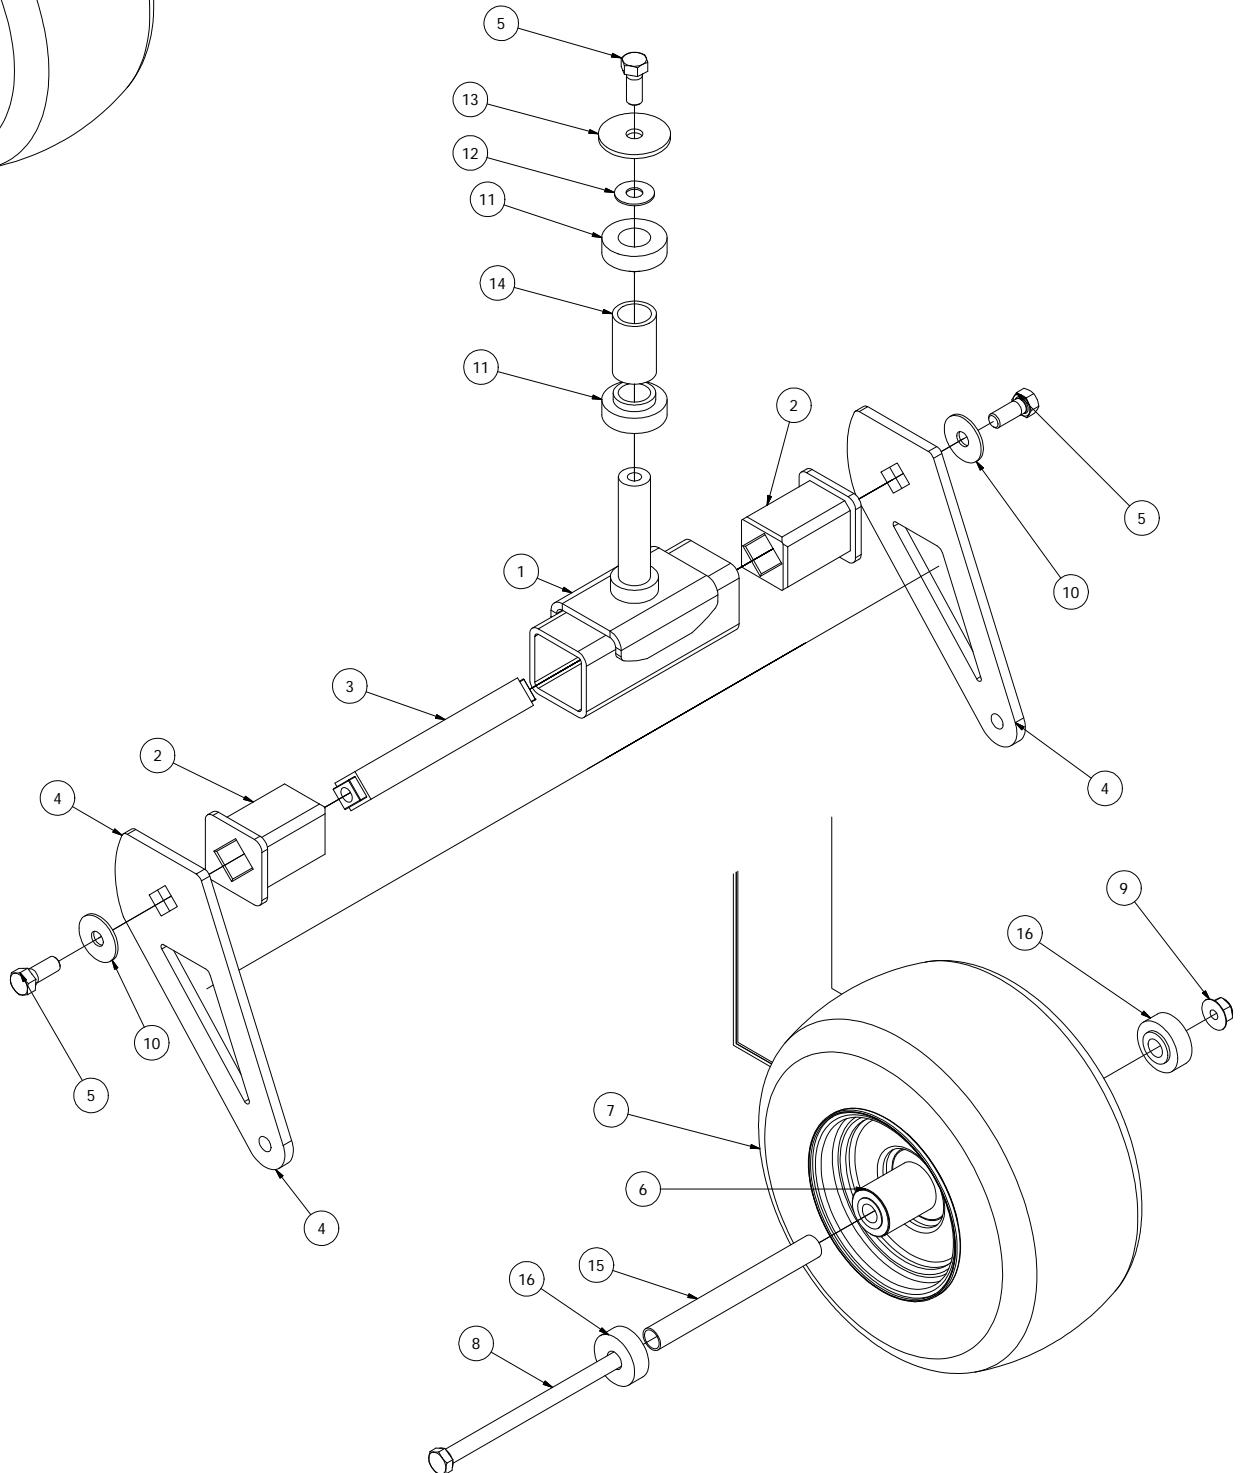

# TABLE OF CONTENTS

SRT Front Fork Assembly.....	3
Brake and Floor Board assembly.....	4-5
Height Indicator Assembly.....	6-7
Actuator Assembly .....	8
Battery and Seat Suspension Assembly.....	9-10
Drive Arm Assemblies.....	11-12
Seat Frame and Pump Idler Assemblies.....	13-14
Gas Tank Assembly.....	15-16
SRT Suspension Frame Assembly.....	17-18
ZT740 & KT740 Kohler Engine Assembly.....	19
B&S 810CC, 27 HP & B&S 724CC, 25 HP.....	20
Kohler EFI Assembly.....	21
B&S 32 HP/36HP Vanguard Series Engine.....	22
54" Deck Assembly-1.....	23-24
54" Deck Assembly-2.....	25-26
61" Deck Assembly-1.....	27-28
61" Deck Assembly-2.....	29-30
72" Deck Assembly-1.....	31-32
72" Deck Assembly-2.....	33-34
Decals.....	35-36

SRT Front Fork Assembly			
ITEM	QTY	PART NUMBER	DESCRIPTION
1	1	490-0002-00	Suspension Mower Front Fork Mount Assembly
2	2	487-0002-00	Front Suspension Urethane Elastomer
3	1	437-0002-00	Mower Front Suspension Torsion Shaft
4	2	439-0024-00	Mower Suspension Fork Leg
5	3	418-0002-0	1/2-20 X 1-1/4 HEX FLANGE BOLT GR 8 ZC YELLOW
6	1	422-0002-00	Mower Front Caster Wheel
7	1	422-0020-00	Mower Front Caster Tire
8	1	418-0003-00	1/2-13 X 8-1/2 HEX C/S GR 5 ZINC YELLOW
9	1	413-0002-00	1/2-13 NYLON INSERT FLANGE LOCKNUT ZC YELLOW
10	2	419-0001-00	1/2 X 1-5/8 BELLVILLE CUP WASHER ZINC YELLOW
11	2	410-0004-00	Mower Caster Shaft Bearing
12	1	419-0002-00	1/2 FENDER WASHER 1-1/4" OD ZINC
13	1	426-0006-00	Mower Caster Shaft Washer
14	1	425-0011-00	Mower Bearing Retainer Spacer
15	1	425-0010-00	Mower Caster Fork Wheel Spacer
16	2	410-0014-00	Mower Caster Wheel Bearing