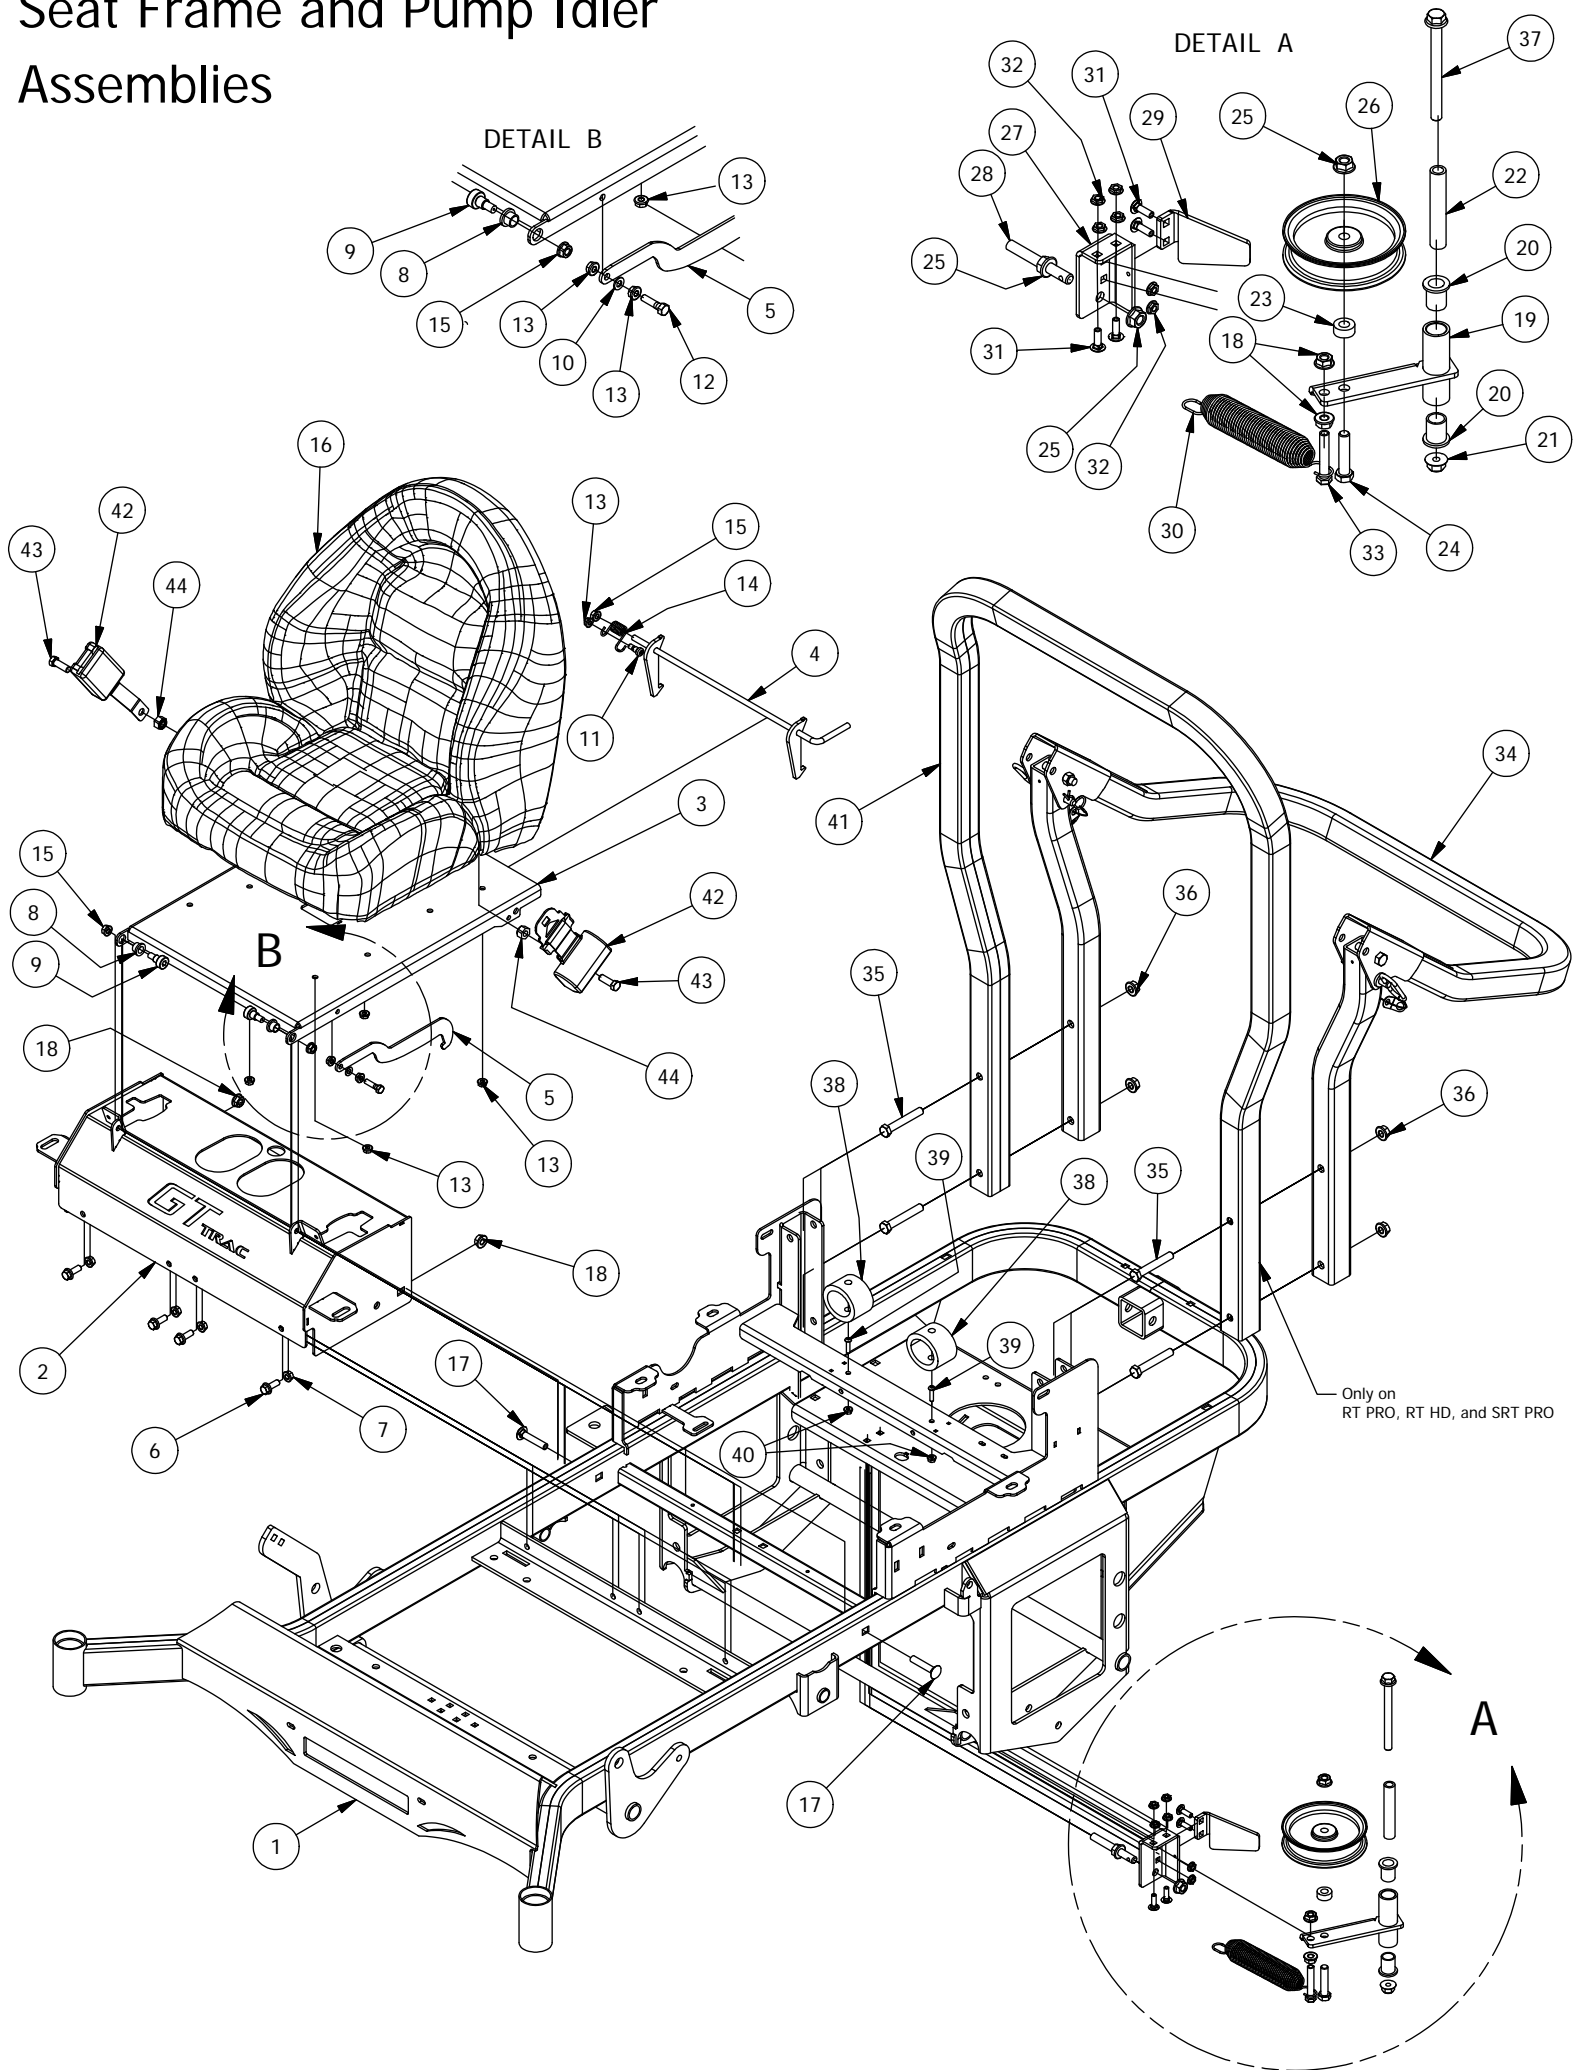

Seat Frame and Pump Idler Assemblies

Seat Frame and Pump Idler Assemblies			
ITEM	QTY	PART NUMBER	DESCRIPTION
1	1	490-0008-00	Mower SRT Frame Assembly
2	1	490-0023-00	Mower Seat Base Assembly
3	1	439-0089-00	Mower Seat Brtk
4	1	490-0011-00	Mower Seat Latch Release Assembly
5	1	439-0065-00	Mower Seat Latch Hook
6	4	418-0040-00	3/8-16 X 1 HEX FLANGE BOLT GR 8 ZC YELLOW
7	4	413-0004-00	3/8-16 HEX FLANGE NUT W/SERR ZINC
8	2	410-0010-00	1/2" ID X 5/8" OD X 1/2" LENGTH FLANGE BUSHING
9	2	418-0038-00	1/2 X 1/2 SOCKET SHOULDER BOLT ZC YELLOW
10	1	419-0016-00	5/16" ID X 5/8" OD X 1/16" THK BRONZE WASHER
11	1	418-0037-00	3/8 X 3/8 SOCKET SHOULDER BOLT ZC YELLOW
12	1	418-0036-00	5/16-18 X 1-1/4 HEX TAP BOLT ZINC
13	7	413-0019-00	5/16-18 NYLON INSERT FLANGE L/NUT ZINC
14	1	434-0004-00	Seat Latch Spring
15	3	413-0029-00	3/8-16 NYLON INSERT FLANGE L/NUT ZC YELLOW
16	1	471-0001-00	Standard Non-Suspension Mower Seat
17	2	418-0041-00	7/16-14 X 2-1/4 CARRIAGE BOLT ZINC
18	4	413-0001-00	7/16-14 HEX FLANGE NUT W/SERR ZINC
19	1	490-0018-00	Mower Pump Idler Pulley Arm Assembly
20	2	410-0007-00	3/4" ID X 15/16" OD X 1-1/8" LENGTH FLANGE BUSHING
21	1	413-0002-00	1/2-13 NYLON INSERT FLANGE LOCKNUT ZC YELLOW
22	1	425-0006-00	Mower Inner Idler Spacer
23	1	425-0007-00	Mower IDLER PULLEY SPACER
24	1	418-0012-00	1/2-13 X 2-1/4 HEX C/S GR 5 ZINC
25	3	413-0010-00	1/2-13 HEX FLANGE NUT W/SERR ZINC
26	1	433-0006-00	Mower 5-3/4" Idler Pulley
27	1	439-0244-00	Deck Idler Puller Tensioning Bracket
28	1	430-0001-00	Mower Pump Spring Tensioner
29	1	439-0245-00	Mower PTO Clutch Stop Bracket
30	1	434-0005-00	Deck/pump idler spring
31	4	418-0010-00	5/16-18 X 1 CARRIAGE BOLT ZINC
32	6	413-0006-00	5/16-18 HEX FLANGE NUT W/SERR ZINC
33	1	418-0013-00	7/16-14 X 2-1/2 HEX C/S GR 5 ZINC
34	1	497-0002-00	Fold down ROPS
35	4	418-0019-00	1/2-13 X 3-1/4 HEX C/S GR 8 ZY
36	4	413-0014-00	1/2-13 HEX STOVER LOCKNUT GR C ZINC
37	1	418-0009-00	1/2-13 X 5-1/2 HEX FLANGE BOLT GR 8 ZY
38	2	487-0004-00	Seat Suspension Elastomer GBR-7
39	2	418-0039-00	1/4-20 X 1 BUTTON SOCKET C/S
40	2	413-0026-00	1/4-20 NYLON INSERT FLANGE L/NUT ZINC
41	1	497-0001-00	Fixed ROPS
42	1	471-0003-00	Mower Seat Belt
43	2	618-2097-00	7/16-20 x 1-1/4 GR8 Hex Cap Screw
44	2	413-0054-00	7/16-20 Nylon Insert Locknut