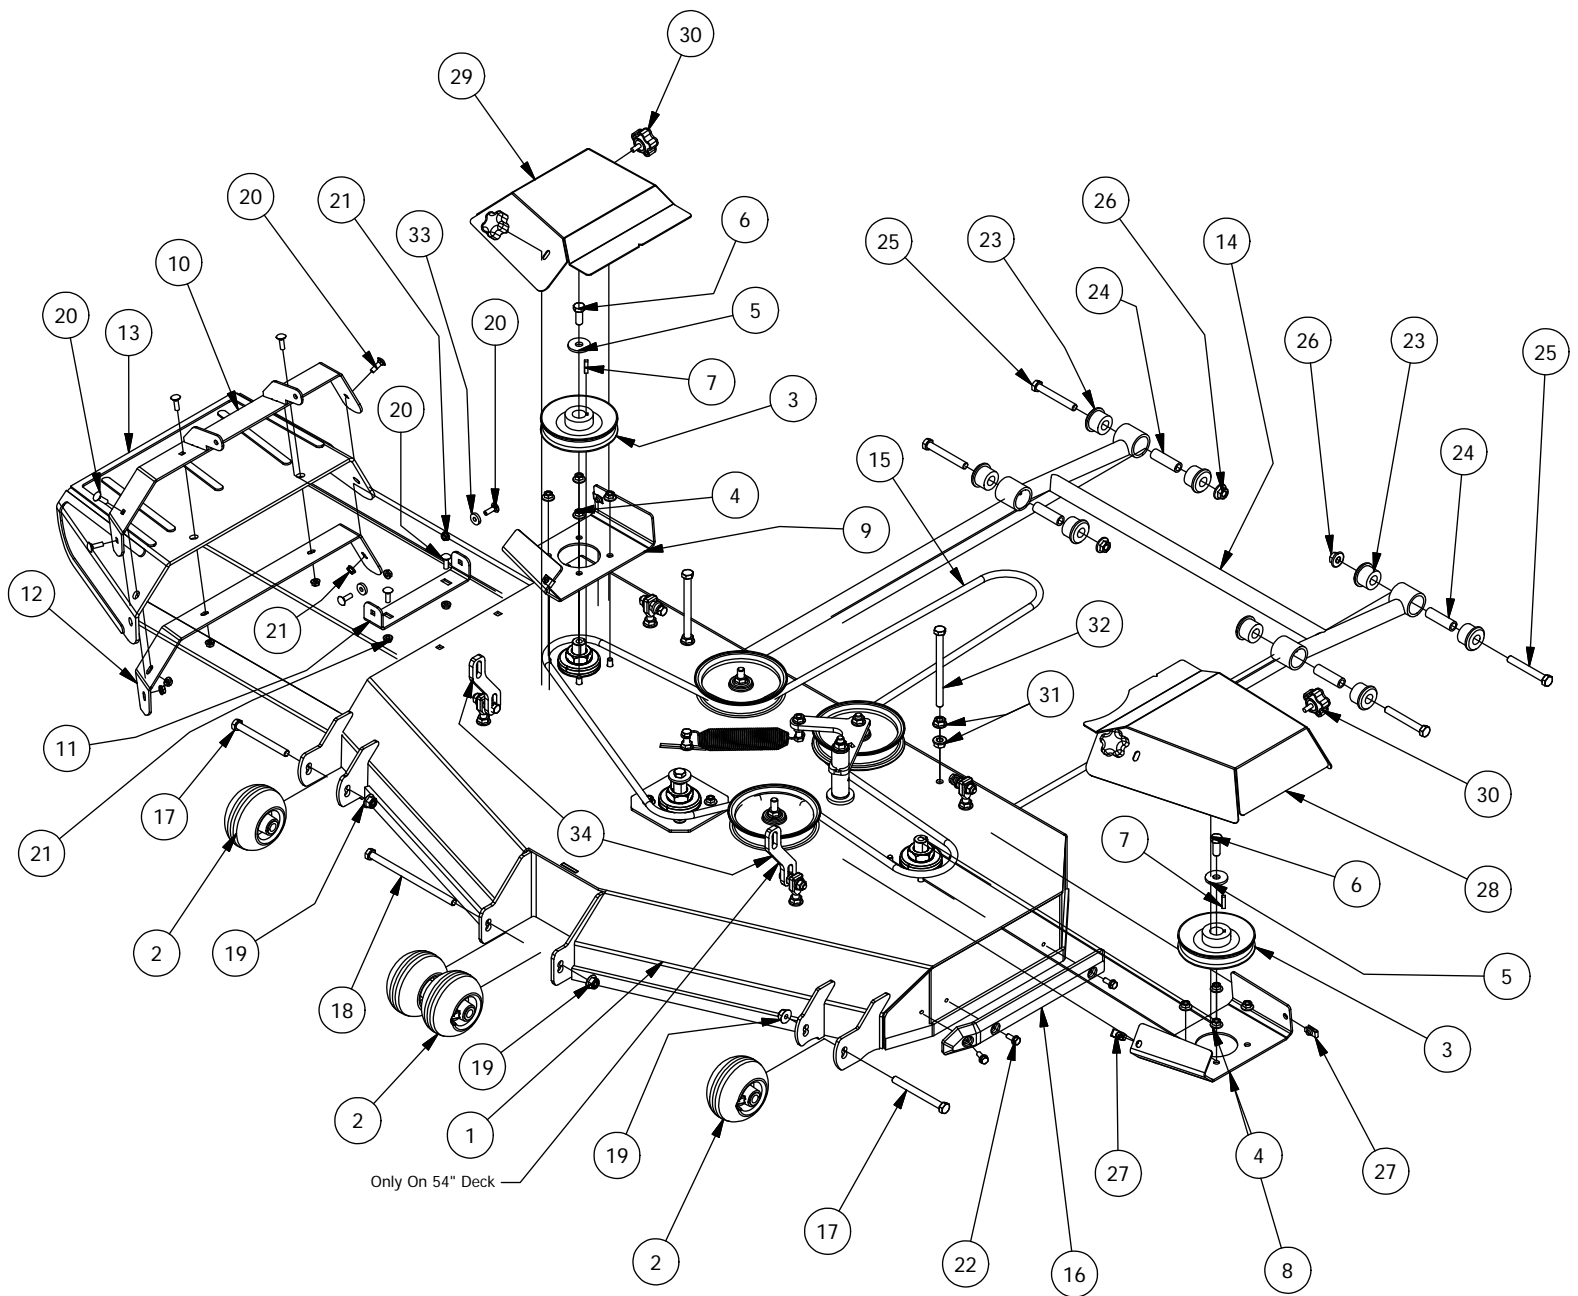

54" Deck Assembly-1

54" Deck Assembly-1			
ITEM	QTY	PART NUMBER	DESCRIPTION
1	1	490-0030-00	54" Mower Deck Assembly
2	4	422-0001-00	Anti-Scalp Wheel
3	3	433-0004-00	Deck Pulley 54"
4	12	418-0004-00	3/8-16 HEX FLANGE NUT W/SERR ZINC
5	3	419-0003-00	1/2" X 1-5/8 BELLEVILLE CUP WASHER ZINC YELLOW
6	3	418-0006-00	1/2-20 X 1-1/4 HEX C/S GR 5 ZINC
7	3	442-0001-00	1/4 X 1 SQUARE KEY STOCK
8	1	439-0057-00	Mower Left Pulley Cover Mounting Bracket
9	1	439-0058-00	Mower Right Pulley Cover Mounting Bracket
10	1	490-0020-00	Mower Deck Chute Hinge Assembly
11	1	439-0090-00	Mower Chute Mounting Bracket
12	1	439-0093-00	Mower Deck Chute Hinge Backer Bracket
13	1	481-0003-00	Mower Rubber Discharge Chute
14	1	490-0014-00	Mower 54"/61" Deck Frame Stabilizer Assembly
15	1	461-0001-00	54" Mower Deck Belt, HB x 153.5" Effective Length
16	1	429-0001-00	Mower Nylon Deck Guard
17	2	418-0016-00	1/2-13 X 5 HEX C/S GR 2 ZINC YELLOW
18	1	418-0015-00	1/2-13 X 8-1/2 HEX C/S GR 2 ZINC YELLOW
19	4	413-0002-00	1/2-13 NYLON INSERT FLANGE LOCKNUT ZC YELLOW
20	9	418-0060-00	5/16-18 X 1 CARRIAGE BOLT ZINC YELLOW
21	9	413-0027-00	5/16-18 NYLON INSERT FLANGE LOCKNUT ZC YELLOW
22	3	418-0049-00	5/16-18 X 3/4 IND HWH TRI LOB ZINC
23	8	732-2000-00	Large MTV A-Arm Bushing
24	4	732-2001-00	Large MTV A-Arm Bushing Sleeve
25	4	418-0021-00	1/2-13 X 3-3/4 HEX C/S GR 5 ZINC
26	4	413-0017-00	1/2-13 NYLON INSERT FLANGE LOCKNUT ZINC W/SERRATIONS
27	4	413-0053-00	5/16 Cage Nut
28	1	439-0091-00	Mower 54" Deck Left Pulley Cover
29	1	439-0092-00	Mower 54" Deck Right Pulley Cover
30	4	445-0001-00	Lobed Knob w/ 5/16"-18 X .750" Stud
31	12	413-0005-00	1/2-13 HEX FLANGE NUT W/SERR ZINC YELLOW
32	2	418-0044-00	1/2-13 X 6-1/2 HEX C/S GR 8 ZINC YELLOW
33	2	419-0006-00	.312 ID X .875 OD X .1875 THK F/W NYLON BLK
34	2	435-0010-00	Mower 54" Deck Front Height Arm Connecting Link