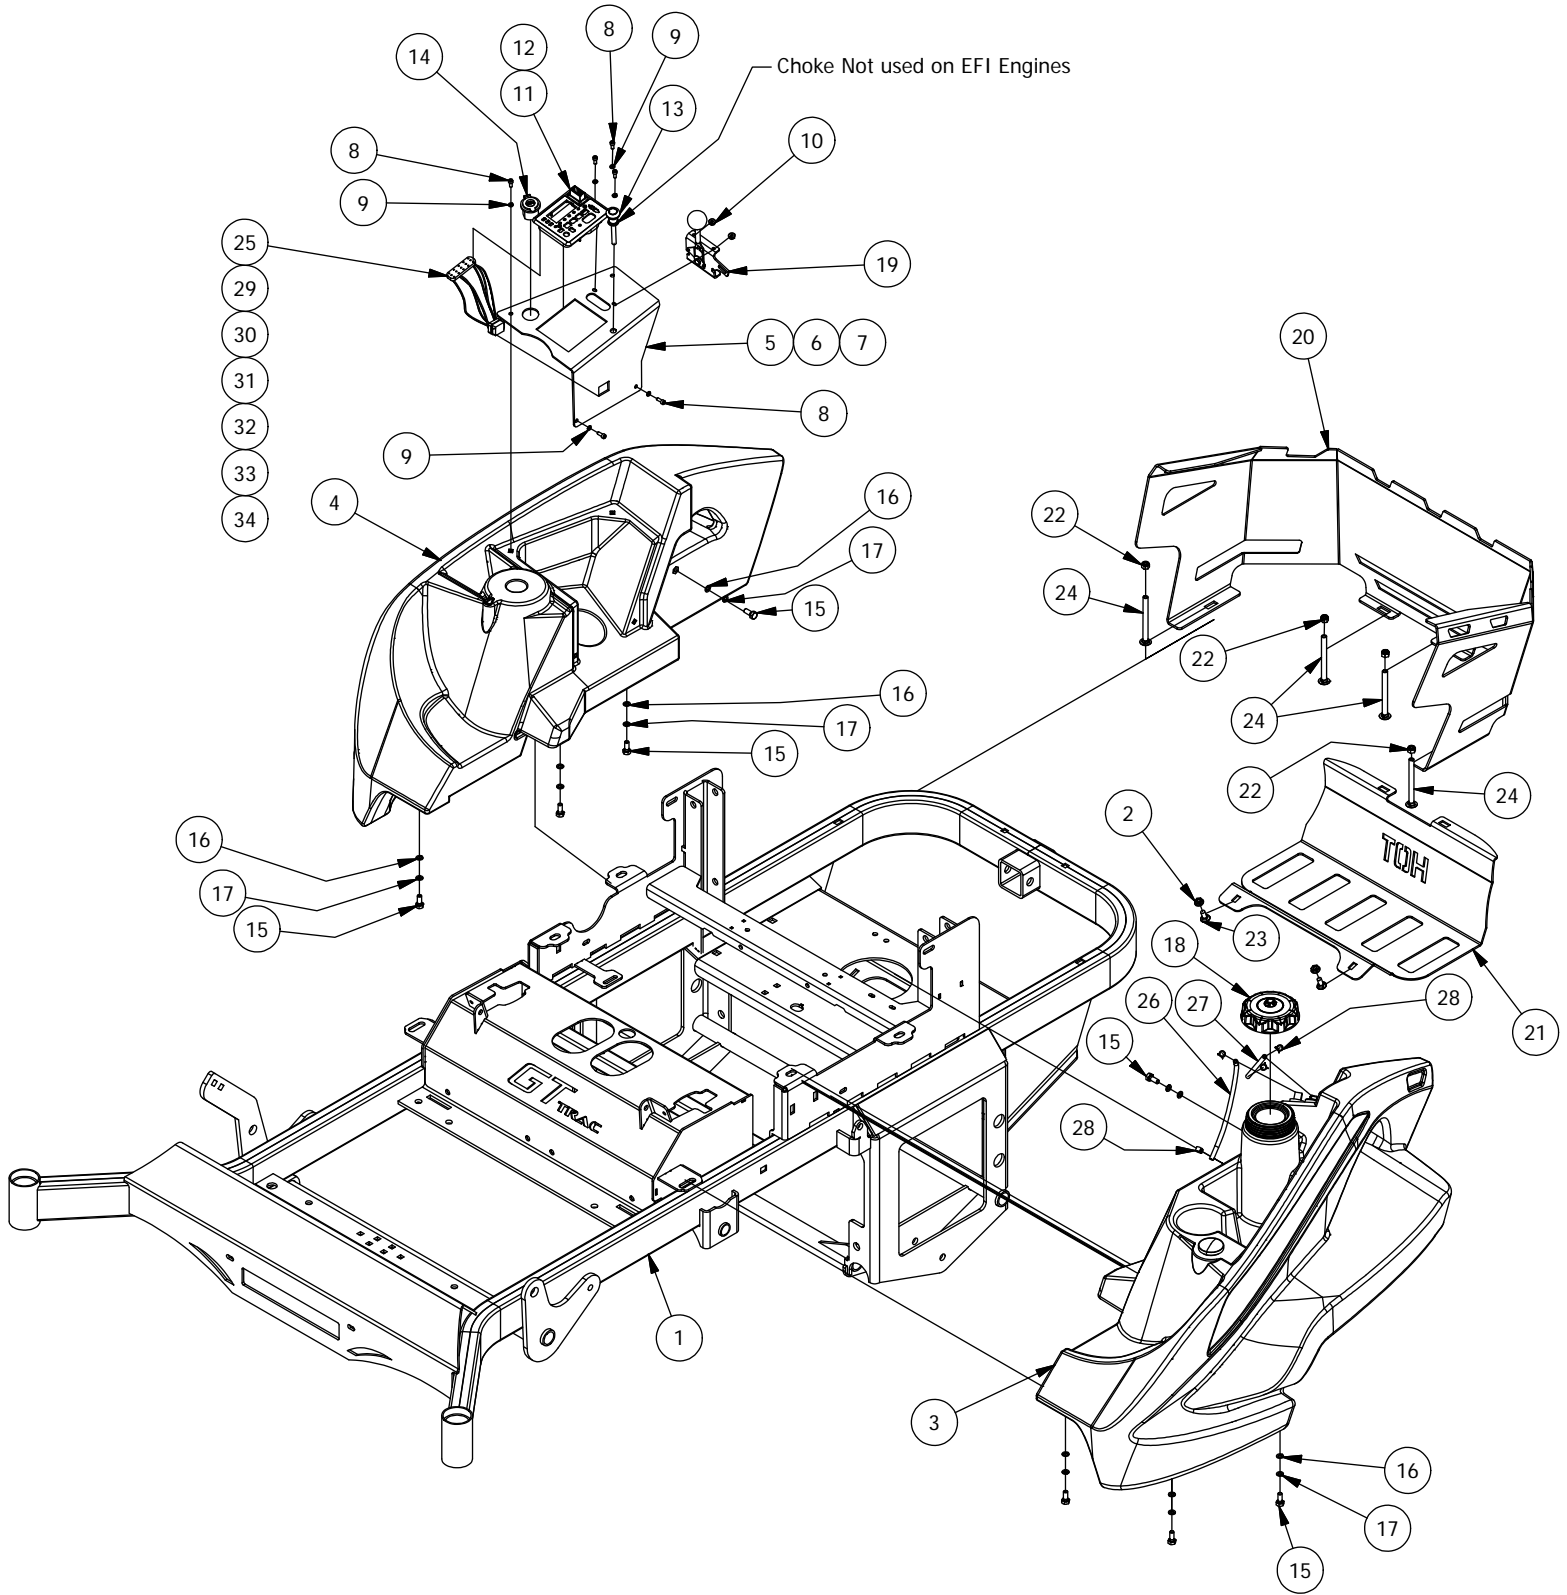

Gas Tank Assembly

Gas Tank Assembly			
ITEM	QTY	PART NUMBER	DESCRIPTION
1	1	490-0008-00	Mower SRT Frame Assembly
2	2	413-0006-00	5/16-18 HEX FLANGE NUT W/SERR ZINC
3	1	467-0001-00	Gas Tank
4	1	467-0002-00	Console
5	1	439-0022-00	Mower Control Panel Bracket
6	1	439-0249-00	Mower Control Panel Brkt Machines w/o Choke
7	1	439-0096-00	Mower Control Panel Bracket, Mowers w/Kohler Confidant Engines
8	6	418-0055-00	10-24 X 1/2 SOCKET C/S 18-8 SS
9	6	419-0011-00	#10 SPLIT LOCKWASHER 18-8 SS
10	2	413-0008-00	10-24 NYLON INSERT LOCKNUT 18-8 SS
11	1	486-0001-00	Mower Control Console, Carbureted Engine
12	1	486-0003-00	Mower Control Console, EFI Engine
13	1	464-0002-00	Choke Cable
14	1	677-2075-00	12 Volt Auxilliary Plug
15	8	418-0054-00	5/16-18 X 3/4 HEX C/S ZINC
16	8	419-0007-00	1/2 USS FLAT WASHER ZINC
17	8	419-0009-00	5/16 SPLIT LOCKWASHER ZINC
18	1	467-0008-00	Kelch Tank Fill Neck Non-Venting Cap
19	1	464-0001-00	Mower Throttle Cable Assembly w / Handle
20	1	439-0064-00	Mower Engine Cowling
21	1	439-0006-00	Mower Muffler Guard
22	4	413-0013-00	3/8-16 NYLON INSERT FLANGE LOCKNUT ZINC
23	2	418-0008-00	5/16-18 X 3/4 CARRIAGE BOLT ZINC
24	4	418-0018-00	3/8-16 X 4 CARRIAGE BOLT ZINC
25	1	486-0010-00	Mower B&S Vanguard 32hp/36hp Harness
26	1	751-1014-00	1/4 Fuel Line - Low Perm
27	1	451-0002-00	vapor vent line tube
28	4	472-0003-00	1/4 Spring Hose Clamp
29	1	486-0011-00	Mower B&S Commercial 25hp/27hp Harness
30	1	486-0012-00	Mower Kohler Command Pro 824 EFI Harness
31	1	486-0013-00	Mower Kohler Confidant ZT740 / 7000 ZT745 Harness
32	1	486-0014-00	Mower Light Option Harness
33	1	486-0021-00	Mower Kohler Confidant with Echoke
34	1	486-0015-00	Mower Deck Lift Option Harness