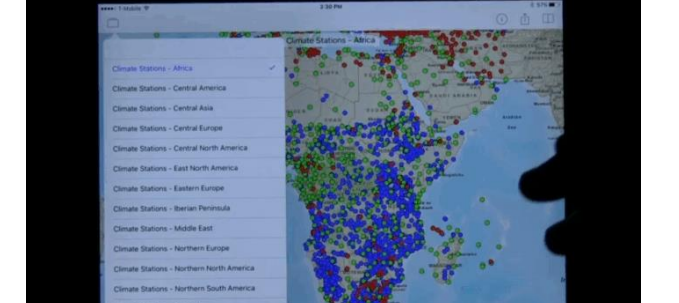

Manual Monitoring
Surveys
Crowdsourcing

Automated Monitoring

"Bottom-up" Data Acquisition System → IoT

Country-Level

Check out global data from WDI, MIT Atlas on Trade, etc. Great interactive maps and charts.

Sub-National

Check out thousands of global datasets from NASA, UN, ESA, GEO, etc. Great interactive tools, including use of the Google Earth Engine API for live cloud computing.

Showcase

Check out great showcase data on Mekong Delta, Poverty, Forecasts, etc. for selected areas and specialized themes