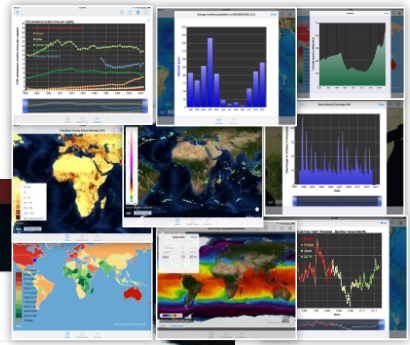

Spatial Agent App

A new world of data and analytics at your fingertips!

- ⇒ Geospatial Platform
- ⇒ HydroInformatics Platform

Download free from: <http://apps.worldbank.org> [OLC Resource Page](#) and [Blog](#)
iOS (iPad and iPhone): search "Spatial Agent" on Appstore or from <http://apple.co/2eVu5xJ>
[Android Draft version](#)
Contact: Nagaraja Rao Harshadeep