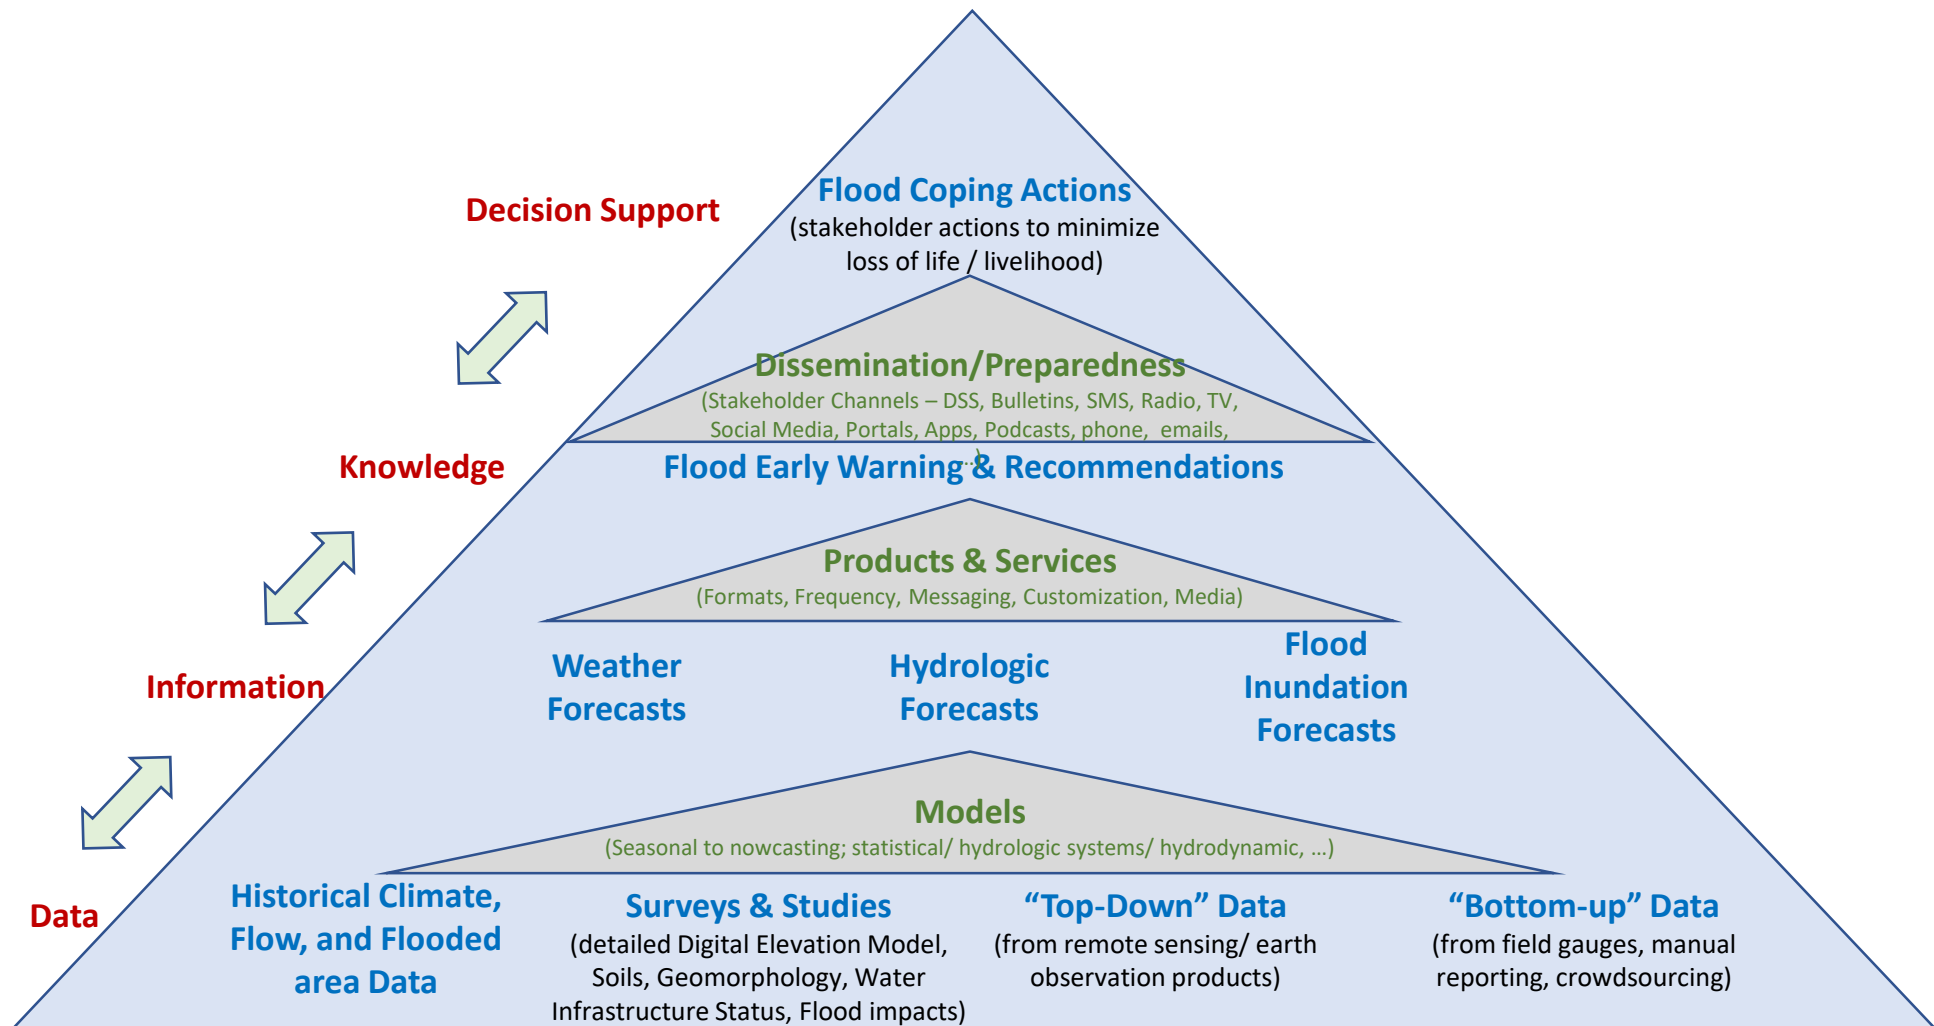

Session: From theory to practice: Demonstration of EO tools for WB operations
AWARENESS EVENT: EARTH OBSERVATION FOR SUSTAINABLE AGRICULTURAL DEVELOPMENT
September 27, 2018

We have NO data...

Of course we have data...

Data, data everywhere...

The Data Value Chain

Example: Deciding on Coping with Floods

A new world of “Disruptive Technology”

Reimagine decision making

- **Data Collection:** Monitoring/Surveys (in-situ sensors/IoT, Earth Observation, UAVs, crowdsourcing...); Digitization
- **Data Management** (telemetry, cloud services, open data, Blockchain, ...)
- **Data Analysis** (Big data, Geospatial/AI/Machine Learning, modeling, script repositories ...)
- **Data Access** (open data APIs, data visualization, gamification, mixed reality-AR/VR, ...)
- **Outreach:** Platforms/Social Media/Portals/Apps/e-books/Competitions

"Top-Down" Data Acquisition System

Satellite & UAV Earth Observation

GIS and other datasets
Data Rescue

Data Management

Analytics/Models

Big Data

Machine Learning/AI

Platforms