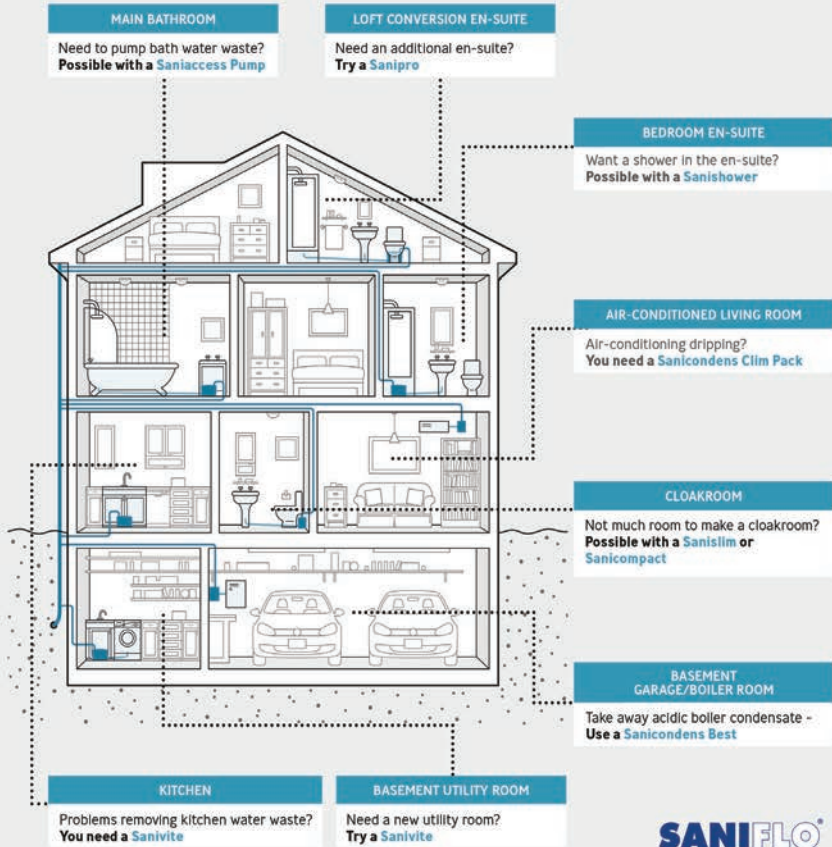

Design Service Available *Call Today* 0121 718 7188

SUNDRIES

Saniflo's	22 - 23
Pumps	24
Kitchen Sinks	25
Toilet Spares	27
Consumables	28

Domestic Range Solutions

Saniflo works **where convention doesn't**.

The domestic range consists of 18 solutions for bathrooms and kitchens.

All prices are exclusive of VAT.

Saniflo's

Saniflo

Code: **SANIFLO**

- Ideal for one toilet

£239.00

Sanitop