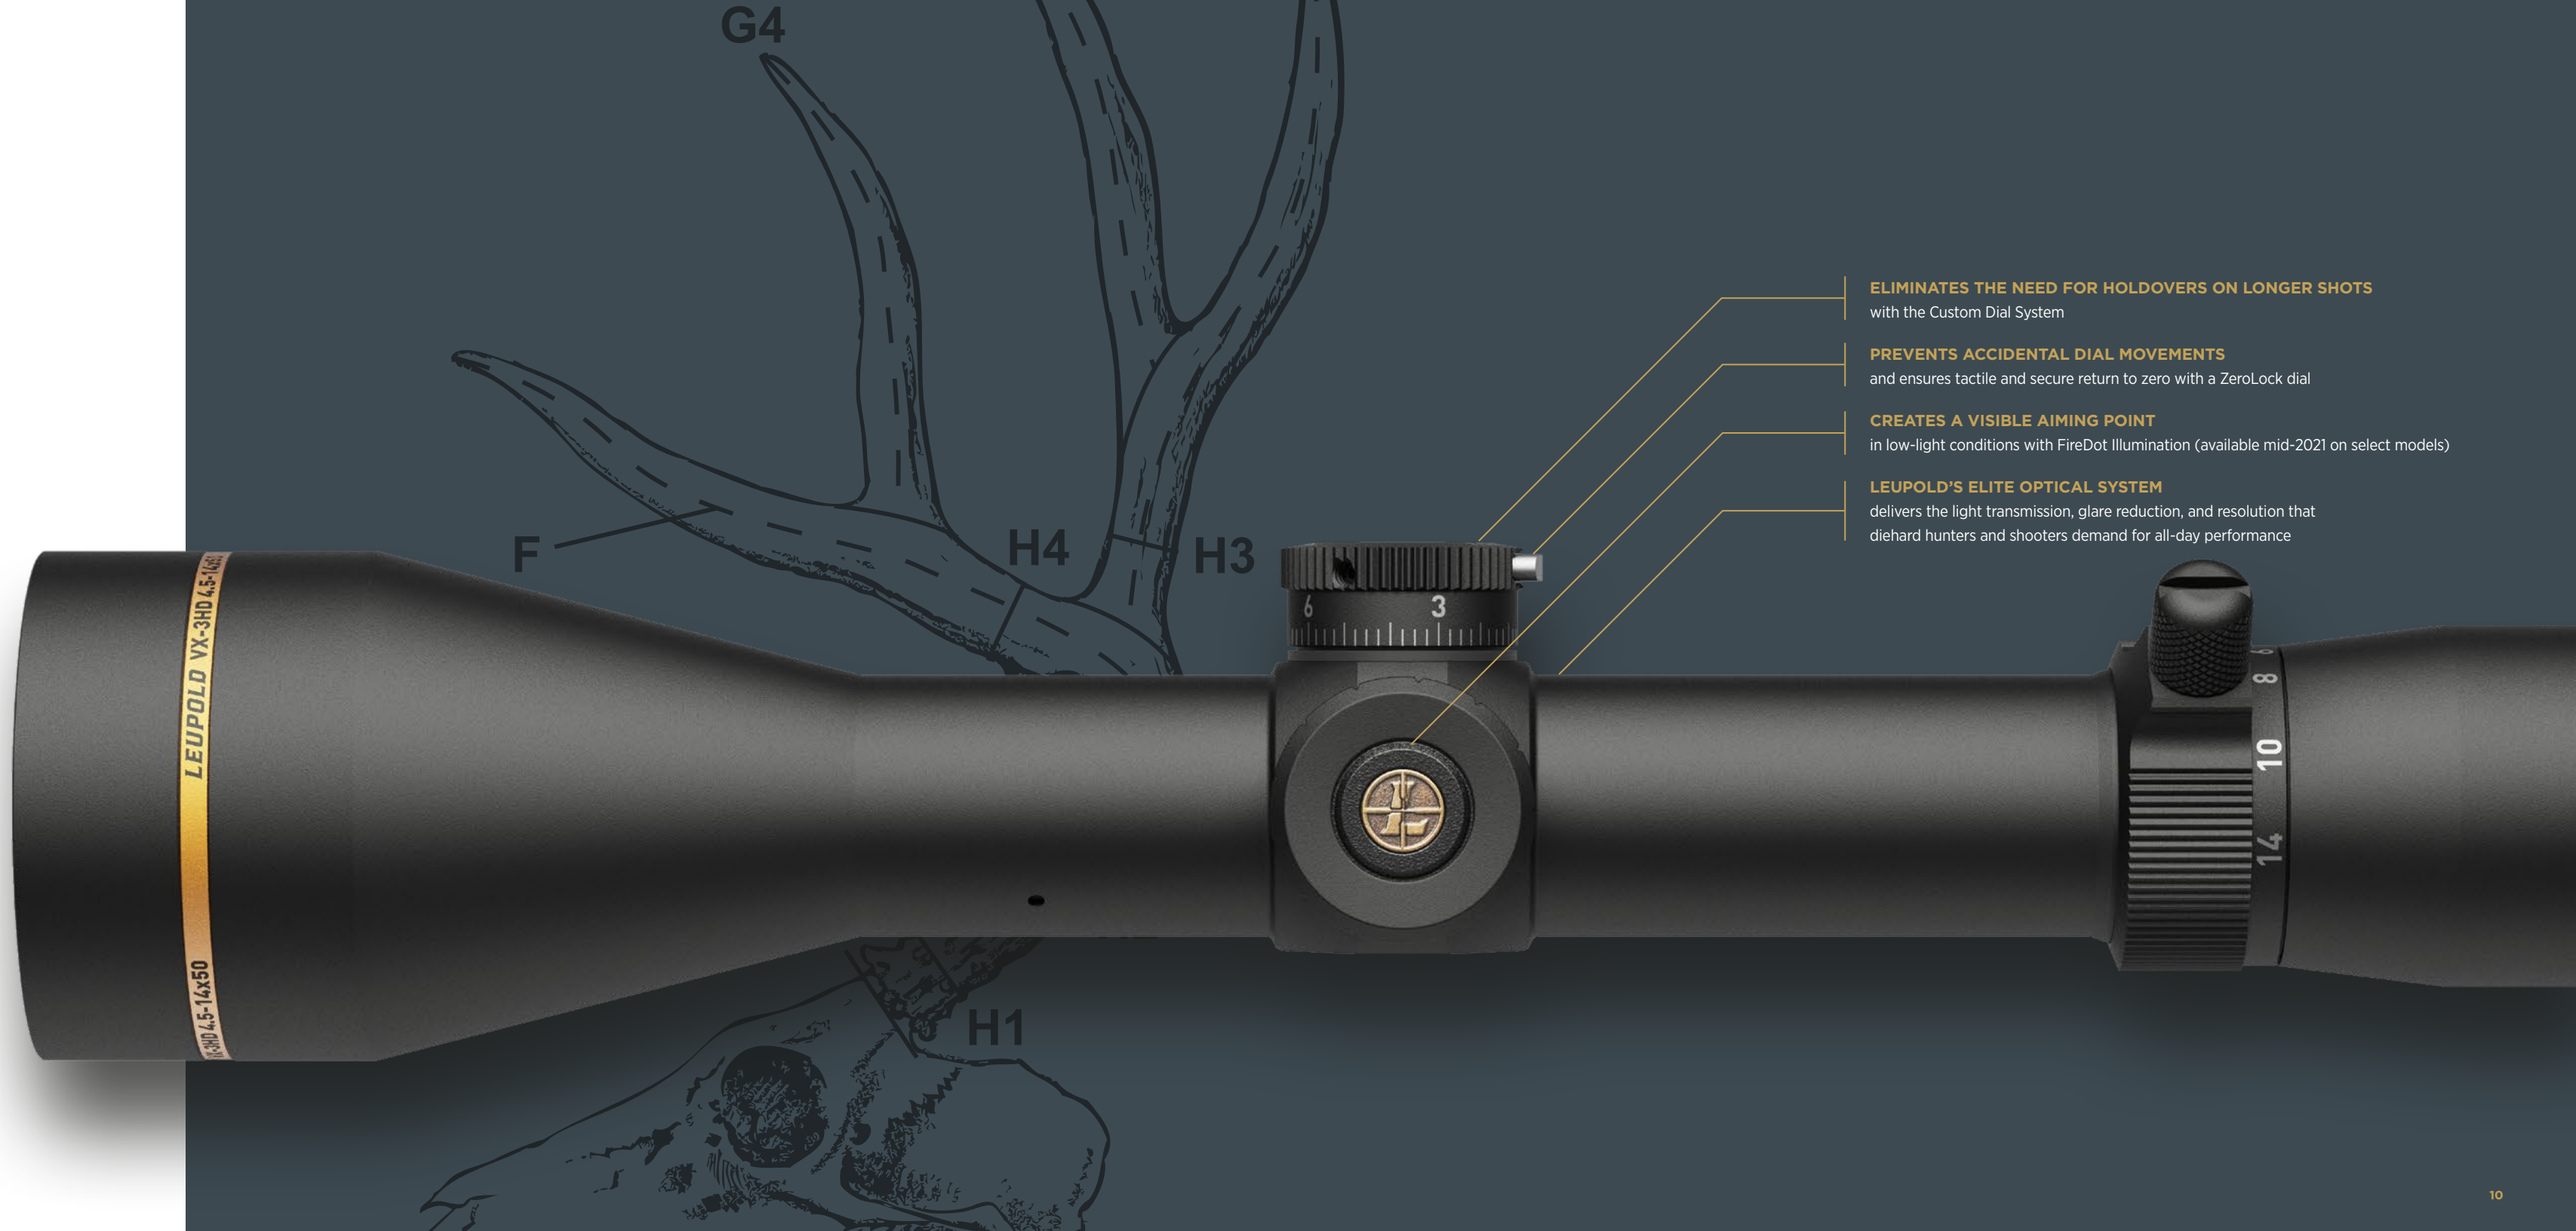

IMPROVES TARGET ACQUISITION
with a red dot that aligns to the height of factory front iron sights

45.00 cm
17.72"

RED DOT SIGHT COMPARISON

DOMINATE CLOSE-QUARTER COMBAT WITH UNMATCHED SPEED AND ACCURACY.

	LEUPOLD OPTICAL SYSTEM	RETICLE	DIAL SYSTEM	MAGNIFICATION	MAINTUBE SIZE	EXTRA FEATURES	
DELTAPOINT MICRO		Professional-Grade Red Dot Optical System	3 MOA Dot	Friction	1x	N/A	Motion Sensor Technology Waterproof, meets IPX7 standard
DELTAPOINT PRO		Professional-Grade Red Dot Optical System	Choice of 2.5 MOA Dot or 6 MOA Dot	Slotted 1 MOA click	1x	N/A	Optional rear sight Motion Sensor Technology Waterproof to a 33-foot depth
FREEDOM RDS		Professional-Grade Red Dot Optical System	1 MOA Dot	1/4-MOA Click BDC Available	1x	34mm	AR-height mount Motion Sensor Technology Waterproof

VX[®]-3HD

LEGENDARY PERFORMANCE. HD CLARITY.

THE VX-3HD TAKES ONE OF OUR MOST POPULAR RIFLESCOPES TO THE NEXT LEVEL WITH IMPROVED HD PERFORMANCE AND UPGRADED BALLISTIC SOLUTIONS.

Whether you're sitting in a tree stand or dialing long ranges, the VX-3HD will get you on target fast, regardless of the conditions. From accurate and repeatable adjustments to dependable craftsmanship and outstanding low-light performance; this incredibly tough, lightweight rifle scope will help you get the job done season after season, year after year.