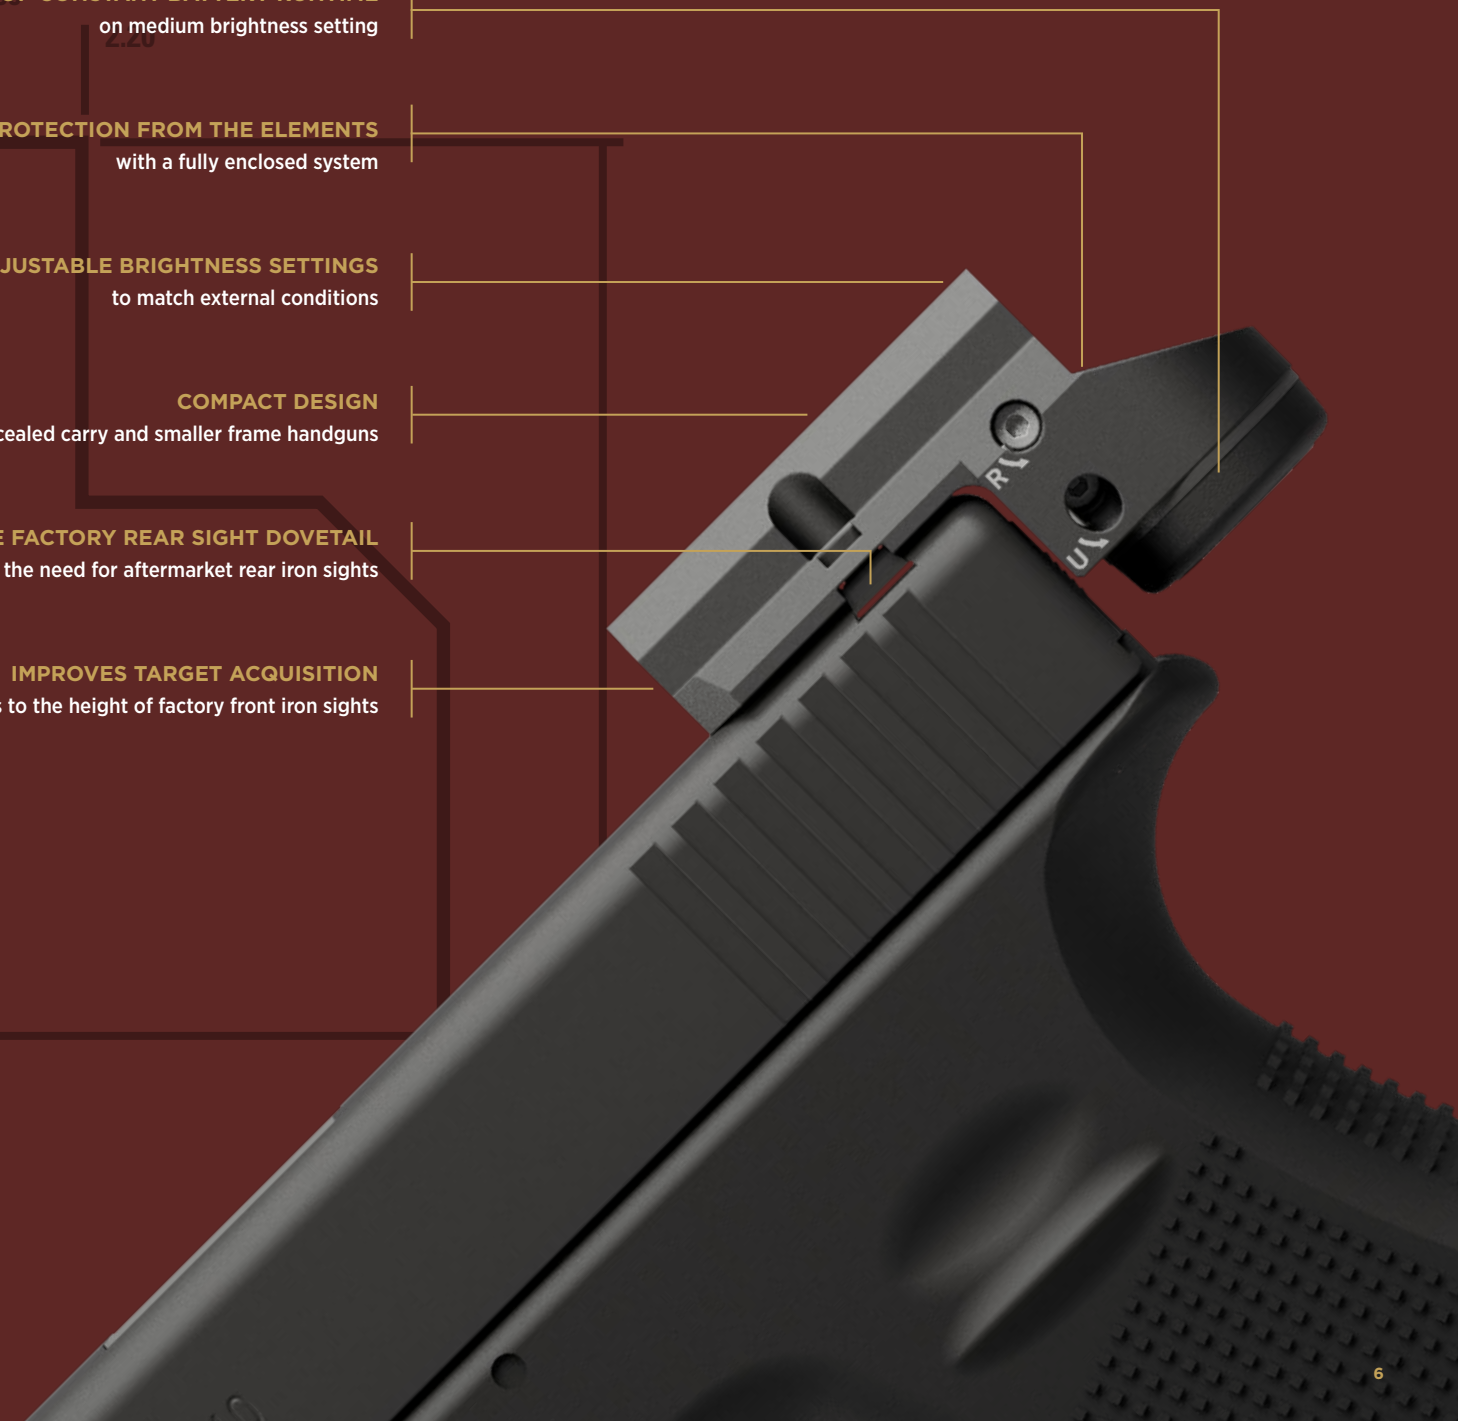

2.20"
3.5 YEARS OF CONSTANT BATTERY RUNTIME
on medium brightness setting

1.00"
PROVIDES COMPLETE PROTECTION FROM THE ELEMENTS
with a fully enclosed system

ADJUSTABLE BRIGHTNESS SETTINGS
to match external conditions

COMPACT DESIGN
is ideal for concealed carry and smaller frame handguns

MOUNTS QUICKLY AND EASILY TO THE FACTORY REAR SIGHT DOVETAIL
for front sight co-witness, eliminating the need for aftermarket rear iron sights

IMPROVES TARGET ACQUISITION
with a red dot that aligns to the height of factory front iron sights

45.00 cm
17.72"