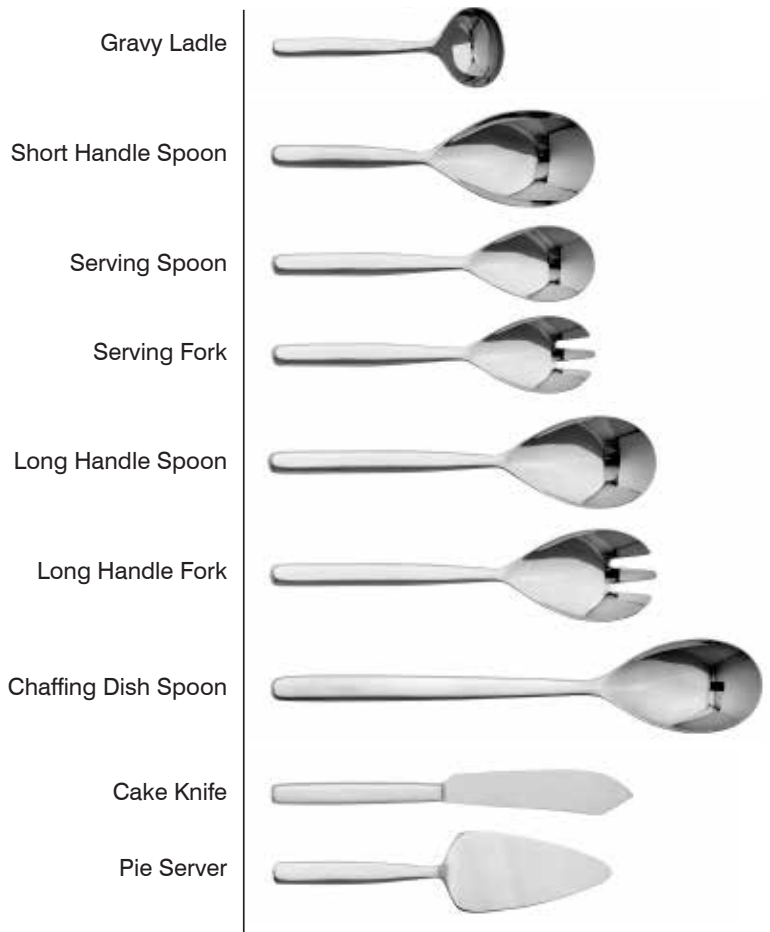

◆ 5-Piece Placesetting

Salad Fork
Dinner Fork
Dinner Knife
Soup Spoon
Teaspoon

Demitasse Spoon

Coffee/Mocha Spoon

Dessert Spoon

Dessert Fork

Butter Knife

Steak Knife

Crab Pick

Martini Pick

Stir Spoon

Puddifoot Flatware - iO Serving Pieces

18/10 Stainless Steel

Item Code	Description	Size
iO-11	Serving Fork	24 cm
iO-12	Serving Spoon	24 cm
iO-16	Gravy Ladle	17.5 cm
iO-17	Short Handle Serving Spoon	24 cm
iO-22	Serving/Cold Meat Fork	21 cm
iO-28	Pie Server	25 cm
iO-45	Long Handle Serving Fork	29 cm
iO-46	Long Handle Serving Spoon	29 cm
iO-50	Long Handle Serving Set (45/46)	29 cm
iO-55	Chaffing Dish Spoon	36 cm
iO-60	Cake Knife	29 cm

Puddifoot Flatware - iO Tongs 18/10 Stainless Steel

Item Code	Description	Size
iO-21	Sugar Tong	10 cm
iO-57	Small Tong	19 cm
iO-58	Large Tong	24 cm
iO-59	Extra Large Tong	30 cm
iO-65	Small Angled Tong w/teeth	19 cm
iO-66	Large Angled Tong w/teeth	24 cm
iO-67	Small Angled Tong	19 cm
iO-68	Large Angled Tong	24 cm