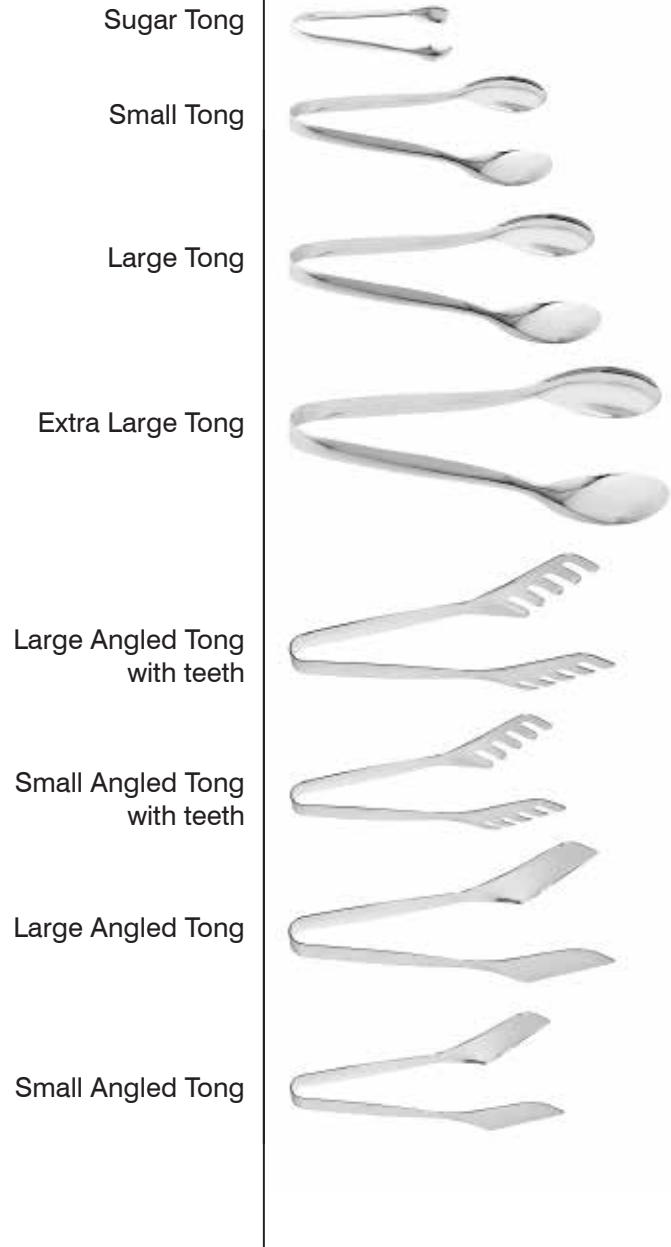

Crab Pick

Martini Pick

Stir Spoon

Puddifoot Flatware - iO Serving Pieces

18/10 Stainless Steel

Item Code	Description	Size
iO-11	Serving Fork	24 cm
iO-12	Serving Spoon	24 cm
iO-16	Gravy Ladle	17.5 cm
iO-17	Short Handle Serving Spoon	24 cm
iO-22	Serving/Cold Meat Fork	21 cm
iO-28	Pie Server	25 cm
iO-45	Long Handle Serving Fork	29 cm
iO-46	Long Handle Serving Spoon	29 cm
iO-50	Long Handle Serving Set (45/46)	29 cm
iO-55	Chaffing Dish Spoon	36 cm
iO-60	Cake Knife	29 cm

Puddifoot Flatware - iO Tongs 18/10 Stainless Steel

Item Code	Description	Size
iO-21	Sugar Tong	10 cm
iO-57	Small Tong	19 cm
iO-58	Large Tong	24 cm
iO-59	Extra Large Tong	30 cm
iO-65	Small Angled Tong w/teeth	19 cm
iO-66	Large Angled Tong w/teeth	24 cm
iO-67	Small Angled Tong	19 cm
iO-68	Large Angled Tong	24 cm