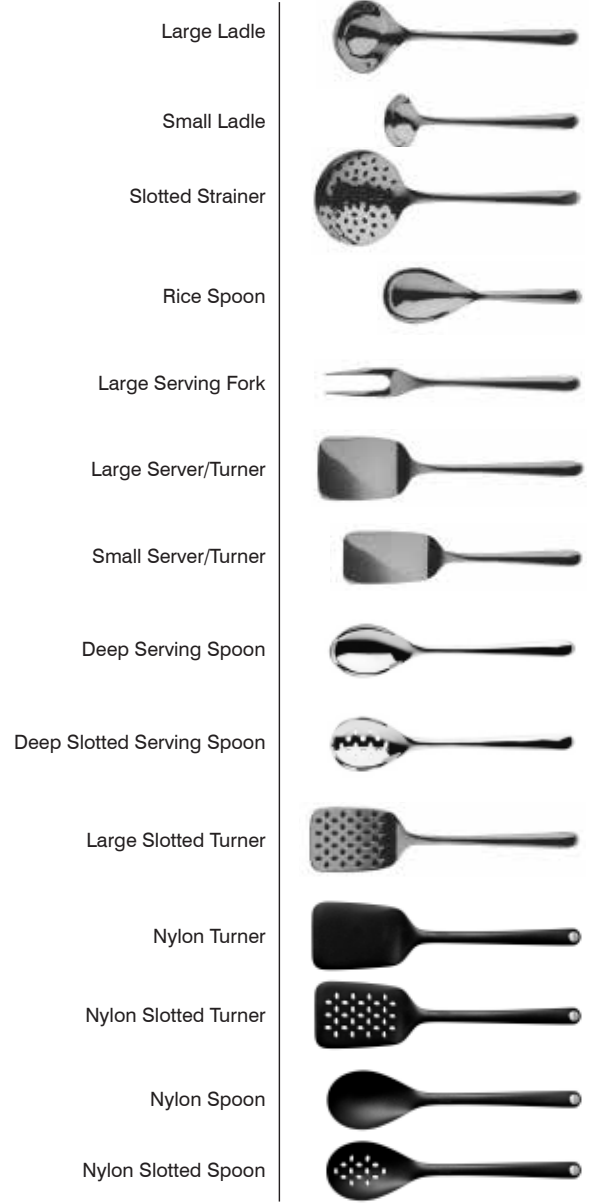

◆ 5-Piece Placesetting

Salad Fork

Dinner Fork

Dinner Knife

Soup Spoon

Teaspoon

Cream Soup Spoon

Demitasse Spoon

Butter Knife

Ice Tea / Parfait Spoon

Steak Knife

Side / Dessert Knife

Oyster / Canape Fork

Item Code	Description	Size
SGB2514	Large Ladle	32 cm
SGB2516	Small Ladle	26 cm
SGB2524	Slotted Strainer	34 cm
SGB2531	Rice Spoon	26 cm
SGB2536	Large Serving Fork	33 cm
SGB2542	Large Server/Turner	34 cm
SGB2544	Small Server/Turner	30 cm
SGB2548	Deep Serving Spoon	32 cm
SGB2552	Large Slotted Server/Turner	34 cm
SGB2558	Deep Slotted Serving Spoon	32 cm
SGB2584	Utensil Storage Rack - small	40 cm
SGB2586	Utensil Storage Rack - large	60 cm
SGNY2542	Nylon Turner	32.5 cm
SGNY2552	Nylon Slotted Turner	32.5 cm
SGNY2547	Nylon Spoon	31.5 cm
SGNY2557	Nylon Slotted Spoon	31.5 cm

Storage Rack 40cm

Storage Rack 60cm

Steak Knives

Item Code	Description	Size
CM-24	Cassini Mirror Steak Knife	24 cm
CS-24	Cassini Satin Steak Knife	24 cm
Cello-24	Cello Steak Knife	23 cm
Dijon-24	Dijon Mirror Steak Knife	24 cm
Dijon Satin-24	Dijon Satin Steak Knife	24 cm
ECO-24	Eco Steak Knife	24 cm
iO-24	iO Mirror Steak Knife	23.7 cm
iOS-24	iO Satin Steak Knife	23.7 cm
Libra-24	Libra Steak Knife	22.5 cm
Paris-24	Paris Steak Knife	25 cm
AAB012L	Aaron Bright Steak Knife	25 cm
MAS012L	Malvern Satin Steak Knife	24.5 cm
NOB012L	Norton Bright Steak Knife	24.5 cm
SFB012L	Seadrift Steak Knife	23.7 cm
TOFINO-24	Tofino Steak Knife	24 cm
TOB012L	Torben Bright Steak Knife	24.5 cm
TOS012L	Torben Satin Steak Knife	24.5 cm
York-24	York (Mirror Finish) Steak Knife	24 cm
New York-24	New York (Satin Finish) Steak Knife	24 cm
Old York-24	Old York (Antique Finish) Steak Knife	24 cm
SK-1	Black Handle Steak Knife	25.5 cm
574329	Black Handle Steak Knife	22 cm