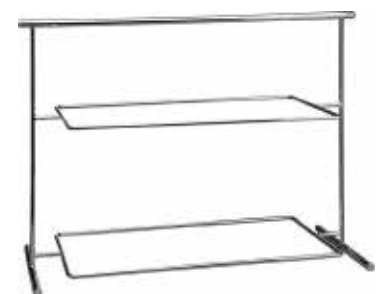

Product Code	Description
88916	Set of 9

Rotating Cake Stand

Product Code	Diameter
00463	31 cm 12.25"

Footed Clear Cake Stand w/ Metal Base

Product Code	Diameter
00464	30 cm 11.75"

Stainless Display Rack

Product Code	Dimensions
33222	63 x 27 cm 24.75 x 10.5"