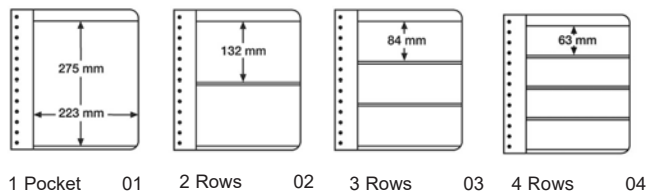

Lighthouse Vinyl Stock Pages

G-SERIES

These all vinyl pages (free of chemical softeners) have a full hinge for easy page turning in the Perfect or Luxus binders. Available in black or white pages with crystal-clear pockets on both sides.

ZLH-GSER____ (Fill in # of Rows) For white pages change "S" in product code to "W"

$7.95 ea., 10 of the same page $79.50, **$63.60**