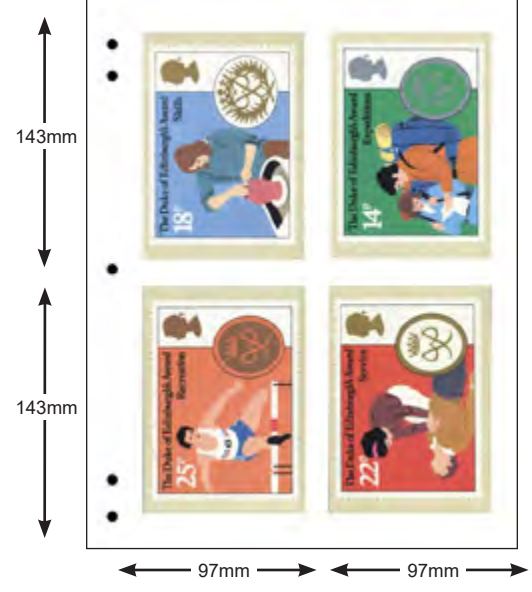

-The Complete Collecting System-

Postcard Album

- Complete album with 50 pages (page size 9x11 $\frac{1}{8}$ ")

All Clear Lightweight Pages
(holds 200 92x141mm cards or 400 back-to-back)

ZGK-856AC	$52.92,	$34.40

Binder Size 10x11 $\frac{7}{8}$ x2 $\frac{3}{8}$ " (Available in: **Blue**, Black, **Wine Red**)

ZGK-850B	$22.90,	$18.32

Refill Pages

Pkg. - 10 Pages	ZGK-856RC	$6.22,	$4.98
Pkg. - 25 Pages	ZGK-856RCB	$15.55,	$11.66