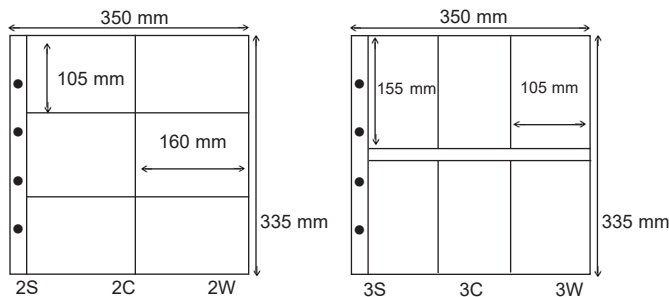

Lighthouse Maximum System

OPTIMA-BIG-Sheet

OPTIMA sheet for stamp yearbooks and coin sets.
Overall size 8¼ x 10" (205 x 252 mm).
Maximum space for insert 7¼ x 9⅝ x ⅞" (180 x 240 x 10 mm)
Reinforced holes with metal rivets to fit all OPTIMA 4-ring binders.
Extra strong cardboard backing.
Lockable flap at top prevents slippage.
ZLH-OPTIMAB $12.95 **$10.36**

OPTIMA motif ring binder

High-quality binder in OPTIMA format
Safe storage of your stamps in Optima sheets.
Attractive binder presentation with color stamp motifs.
The wipe-clean cover makes the binder practical and hard-wearing. With sturdy 4 D-ring mechanism.
Overall size: 9¾ x 10⅝" (240 x 270 mm).
ZLH-OPTLBFM $19.95 **$15.96**

Lighthouse Postcard & Mint Sheet Album

Premium ring binder with slipcase as a set for old and new postcards as well as for mint sheets. Bookbinding quality, high-quality leatherette cover.(CL MAX SET)
Colors: **Red, Blue, Black.**

Binder size: 15¾ x 14¾" (400 x 375 mm).
Slipcase size: 16 x 15¼" (405 x 387mm)

LH-MAXB-D $69.95, **$55.96**