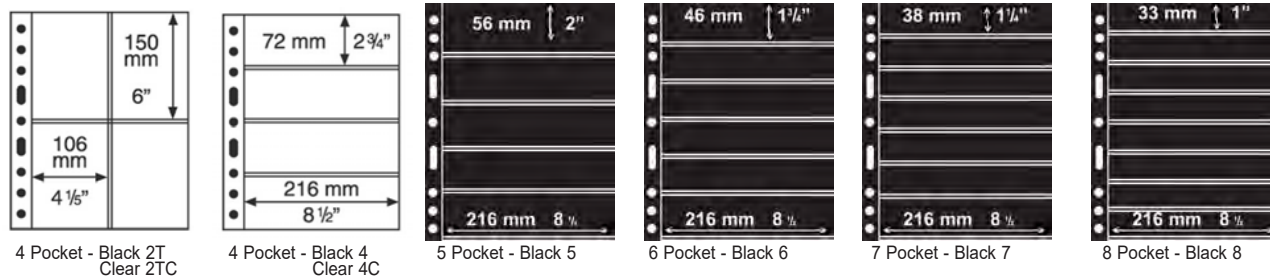

Black film interleaves (not pictured)

GRANDE ZWL

LH-GRAI $4.75 **$3.80**

4 Pocket - Black 2T
Clear 2TC

4 Pocket - Black 4
Clear 4C

5 Pocket - Black 5

6 Pocket - Black 6

7 Pocket - Black 7

8 Pocket - Black 8

GRANDE F binders

Padded, textured leatherette cover,

Sturdy 3 D-ring mechanism.

Capacity: up to 60 sheets depending on thickness of the contents.

Overall size: 11⅞" x 12½" x 1¾" (297 x 320 x 44 mm).

Available in: **red**, **green**, **blue**.

(GRANDE F 3RNG)

Binder only **LH-GRABF** $21.95, **$17.56**

GRANDE Blank Sheets

With black borderline (GRANDE BL19) **LH-GRABL19**

Completely blank (GRANDE BL02) **LH-GRABL02**

Grey background grid (GRANDE PRIMUSA)

ZLH-QUARPRIMUSA

Pack of 25

$43.95,

$35.16

CREATE YOUR OWN STAMP
OR PHOTO ALBUM WITH
BLANK SHEETS!