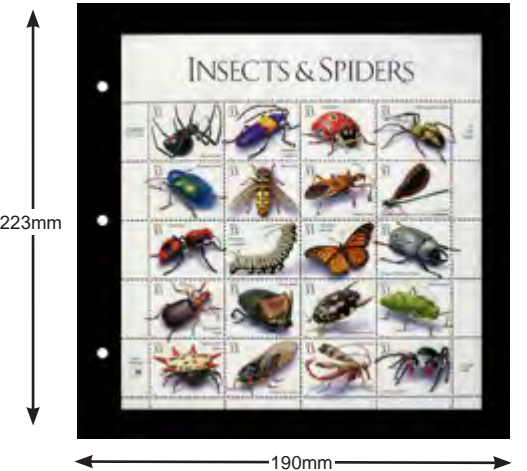

Small Pane Album

- Complete album with 25 pages (page size 8 $\frac{3}{4}$ x9")

Black back two sided 1 pocket page (holds 50 190x223mm panes)

ZGK-840A	$36.68	SSS Price $27.51

Same with all-clear pages (holds 25 viewed from both sides).

ZGK-840AC	$36.68	SSS Price $27.51

Binder Size 10x9 $\frac{1}{2}$ x2 $\frac{1}{4}$ " (Available in: [Blue](#), [Black](#), [Wine Red](#))

ZGK-830B	$20.25,	SSS Price $16.20

Dustcase (Available only in: [Black](#))

ZGK-830D	$20.25,	SSS Price $16.20

Refill Pages

All Black Pkg.10 ZGK-840R	$6.16,	SSS Price $4.93
All Clear Pkg.10 ZGK-840RC	$6.16,	SSS Price $4.93