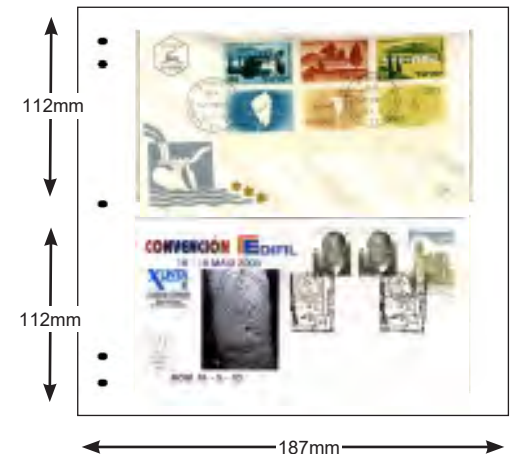

Foreign Cover Album

- Complete album with 25 pages (page size 8 $\frac{3}{4}$ x9")
- Clear one sided 2 pocket pages

Pocket size 7 $\frac{1}{2}$ x4 $\frac{1}{4}$ "

ZGK833AC	$32.75,	SSS Price $20.00

Binder Size 10x9 $\frac{1}{2}$ x2 $\frac{1}{4}$ " (Available in: [Blue](#), [Black](#), [Wine Red](#))

ZGK-830B	$20.25,	SSS Price $16.20

Dustcase (Available only in: [Black](#))

ZGK-830D	$20.25,	SSS Price $16.20

Refill Pages

All Clear Pkg. 10 ZGK-833RC	$4.60,	SSS Price $3.00