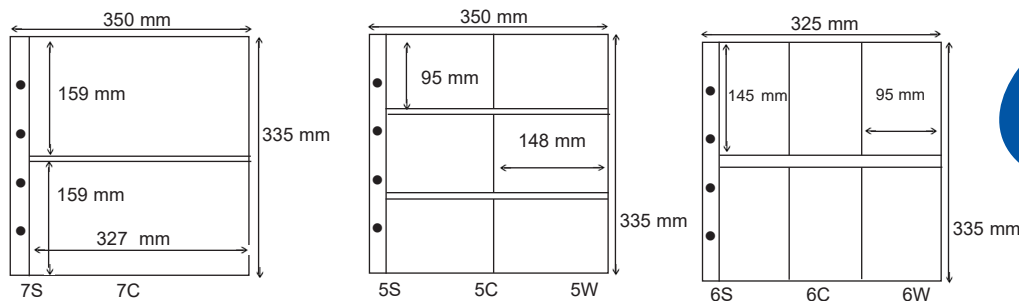

MAXIMUM-Sheets

Clear (C), black (S) or white (W) background.
Highly transparent, welded pockets
(Extra security. All items are fully enclosed for optimal protection).

All materials are acidfree and contain no harmful softeners.
Suitable black interleaving in the same size are available!

Price per pack of 5.

LH-MAX___(Fill in code)

Black/White Sheets	$14.95,	$11.96
Clear Sheets	13.95,	11.16
Interleaves	8.95,	7.16