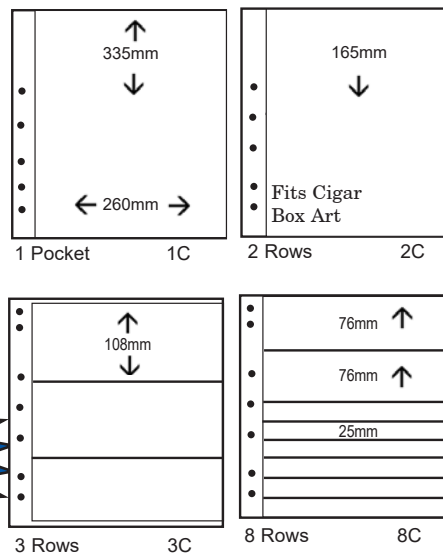

G&K Block and Sheet Files

G&K Deluxe Crystal Clear Sheet Files

Deluxe sheet file with a rigid **BLUE** plastic cover. The same archival quality PolyPro 10⁵/₈x11³/₈" pages as in the G&K collector series sheet albums listed on page 8.

36 U.S. sheet capacity	ZGK-820F3	$22.89,	$18.13
24 U.S. sheet capacity	ZGK-820F1	17.56,	14.05
60 U.S. sheet capacity (Glassine Pages)	ZGK-820F6	24.24,	19.39
G&K High-Clarity Sheet Files			
24 9³/₄x11⁷/₈" pockets, heavy index cover	ZGK-820F2	$10.31,	8.25
48 9³/₄x11⁷/₈" pockets heavy index cover	ZGK-820F4	17.38,	13.90
42 9¹/₂x11" pockets heavy plastic cover	ZGK-820F5	17.38,	13.90
G&K High-Clarity Glassine Block Files			
24 pockets, plate strips of 20, 10% x5¹/₂"	ZGK-824F	8.72,	6.98
24 pockets, plate blocks of 4, 4x7"	ZGK-864F1	5.55,	4.44

Dealer Sales Aids

G&K Jumbo Collection Cards

For cover, postal history, sheets. Heavy weight manilla card stock

	Card	Pocket	Code	Pkg. of		
Style 110A	8¹/₂x5¹/₂"	7³/₄x4³/₄"	ZGK-110C	250	$40.74	$28.52
Style 112A	8¹/₂x6¹/₄"	7³/₄x5¹/₂"	ZGK-112C	250	48.17	33.72
Style 115A	7³/₄x4³/₄"	7x4"	ZGK-115C	250	40.74	28.52
Style 120A	11x4⁷/₈"	10x4¹/₄"	ZGK-120C	100	22.23	15.56

G&K Window-Faced Display Envelopes

Paper envelopes with crystal-clear windows for displaying packets and souv. sheets. Gummed flaps. Add an "X" to stock number for packs of 100

				pkg. of 500	pkg. of 100
4¹/₄x7"	ZGK-WFAE02		50.61	40.49	11.33
Colors	ZGK-WFAEC02		59.54	47.63	12.90
6x9"	ZGK-WFAE03		65.49	52.39	13.95

G&K Jumbo Centurion Stock Sheets