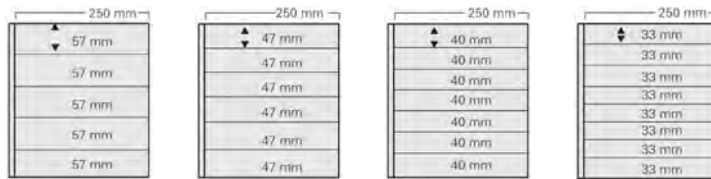

white **725**   white **726**   white **727**   white **728**
black **735**   black **736**   black **737**   black **738**
clear **825**   clear **826**   clear **827**   clear **828**