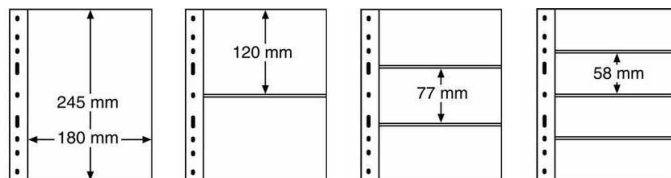

Overall size: 10 x 11 x 3½ " (255 x 280 x 88 mm).

Colors: **Green, Wine Red, Blue**

**ZLH-OPTBGLB (CLOP SET G) \$54.95 \$43.96**

1 Pocket Black 1S Clear 1C 2 Rows 2S 2C 3 Rows 3S 3C 4 Rows 4S 4C

5 Rows. Black 5S Clear 5C 6 Rows 6S 7 Rows 7S 2 Vert. Rows 2VC