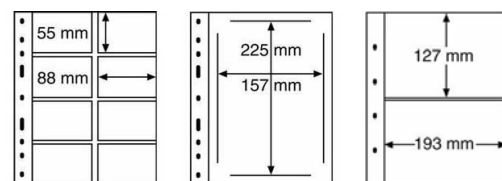

Overall size: 10 x 11 x 3½ " (255 x 280 x 88 mm).

Colors: **Green, Wine Red, Blue**

**ZLH-OPTBGLB (CLOP SET G) \$54.95 \$43.96**

1 Pocket Black 1S Clear 1C 2 Rows 2S 2C 3 Rows 3S 3C 4 Rows 4S 4C

5 Rows. Black 5S Clear 5C 6 Rows 6S 7 Rows 7S 2 Vert. Rows 2VC