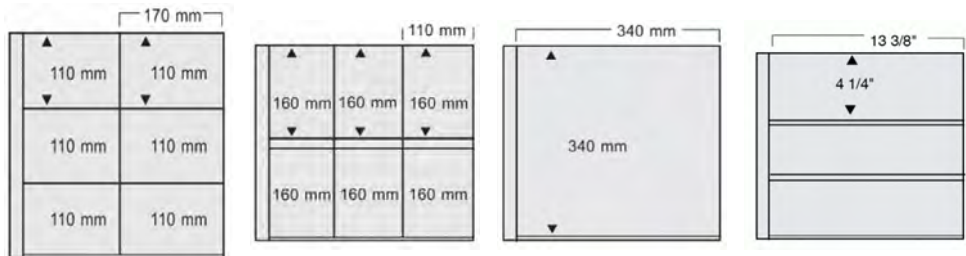

Safe De-Luxe Maxi Postcard and Document Albums

Luxurious padded 4 ring leather grained vinyl binder 16x15"Hx2¼" holds 40 pages for postcards or documents. Double-sided 14¼x13½" pages with tan background or single-sided all clear pages to allow viewing for both sides.