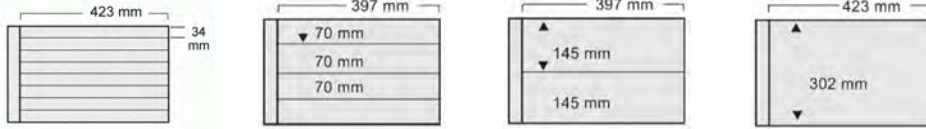

Safe Albums

Safe Coil Strip, Booklet Album

16½x11¾" pages with crystal-clear pockets on one side (#1021 is 17¼x12").

Fits coil strips of 18, oversized covers and sheets.

Deluxe padded tan simulated leather 18⅞x12½x2" binder, 14-Ring mechanism holds up to 40 pages

Binder **ZSA-1020** $89.95, **$71.96**
Matching Dustcase **ZSA-1029** 49.95, **39.96** **ZSA-_____** (Fill in page #)
5 of the same page $27.95, **$22.33**