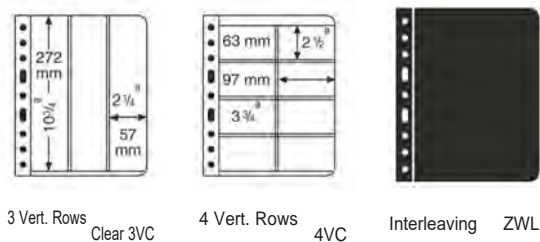

Lighthouse Vario Pages & Binders

Lighthouse Vario Stockpages

All plastic 8½x11" double sided stockpages with black vinyl background and crystal clear pockets on both sides, free of chemical softeners. Fits Standard 3-Ring or European 4-Ring Binders. Sizes 1 thru 8 rows plus special sizes. Crystal clear pages to allow viewing of both sides available in sizes 1 thru 5 rows plus special sizes. Sold in pkgs. of 5 per size.

Vario Plus — The same as the Vario page in a heavyweight page.

Vario Stockpages

ZLH-VARR____(Fill in Code) ("C" - all clear pages)

$5.75, **$4.60** ea. pkg.

10 or more pkgs. **$4.37** ea. pkg.

Interleaving, black only, pkg. of 5 ZLH-VARRZWL $3.95, **$3.16**

Vario Plus Stockpages

ZLH-VAPR____(Fill in Code) Sizes 1-8 black only

$11.95, **$9.56** ea. pkg.

3-Ring Binder and Dustcase - Vario F

This beautiful padded leatherette binder with matching slipcase is gold embossed on the spine.

Capacity 35 Vario or 25 Vario plus pages.

Size 255x318mmx58mm (10x12½x2¼")

Colors: **Blue, Red, Green, Black, Brown**

ZLH-VARB1 (Vario F) $35.95, **$28.76**

Page Lifters ZIA-LIFT . .per pair **$3.30**, 10 pair **$26.40**

Unbelievable Sale!

A Lighthouse 3-Ring binder in one of five colors, a matching dustcase and your choice of any 7 pkgs. (specify size) of Vario stockpages

ZLH-VARX

All For Only $60

- or -

Any 4 pkgs. of new Vario Plus Stockpages **All For Only $84**

ZLHVAPX

Deluxe 3D-Ring Gigant Binder & Dustcase

As above in larger 3D-ring binders.

Capacity 60 Vario or 50 Vario Plus pages.

Colors: **Blue, Red, Green, Black, Brown**

Size 10⅞x12½x3¼ (275x318x83mm).

ZLH-VARB2 (VARIO G) $49.95, **$39.96**