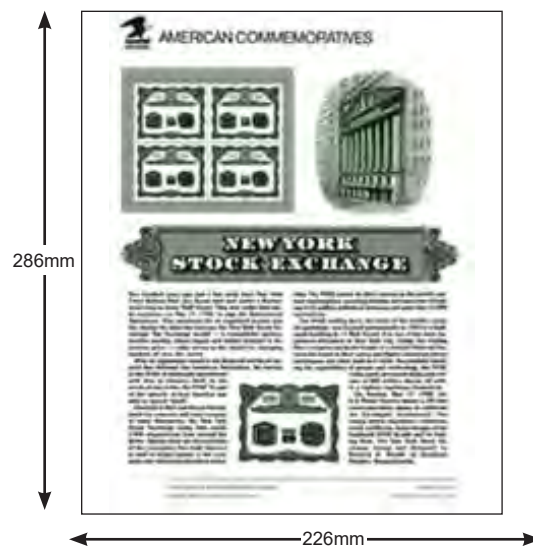

-The Complete Collecting System-

Souvenir Panel Album

- Complete album with 50 pages (Page Size 10½x11½")

All Clear Lightweight Pages (holds 50 229x289mm strips)

ZGK-858AC	$52.23,	SSS Price $39.17

Binder Size 11¾x12¼x2¾" (Available in: **Blue**, Black, Wine Red)

ZGK-821B	$27.30,	SSS Price $21.84

Dustcase (Available only in: Black)

ZGK-821D	$27.30,	SSS Price $21.84

Refill Pages

Pkg. - 10 Pages	ZGK-858RC	$9.97,	SSS Price $7.98
Pkg. - 25 Pages	ZGK-858RCB	$24.93,	SSS Price $18.70