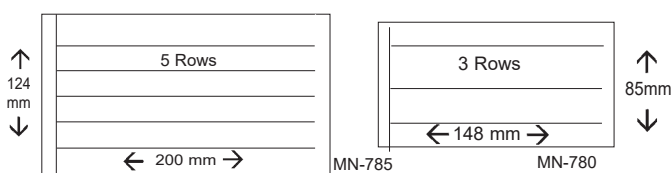

Elbe Manila Approval Cards

— Per 100 —

3 Rows, 5¾x3¼" Fits GL-05
ZMN-APPC780 $22.35 **$17.88**

3 Rows, 4¾x3⅛" Fits GL-04
ZMN-APPC784 22.35 **17.88**

4 Rows, 6½x4¾, Fits GL-08
ZMN-APPC788 30.75 **24.60**

5 Rows, 8x5" **ZMN-APPC785** 30.75 **24.60**

6 Rows, 8x5" **ZMN-APPC786** 30.75 **24.60**

All Plastic Approval Cards

5¾"x3¼" (148x85mm) black back approval cards wcrystal-clear strips.

G&K Lightweight Approval Cards

30% lighter than standard cards

1 row **ZGK-APPC641** $23.40 — Per 100 — Per 1,000

$18.72 **$175.00**