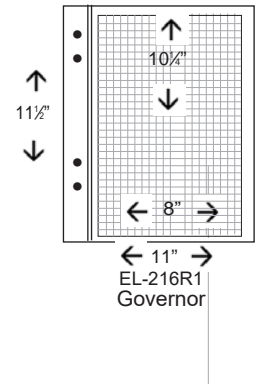

Elbe Albums

Elbe Deluxe Albums

- The finest quality bristol board stock
- Automatic post style mechanism
- Linen-hinged pages, quadrilled in soft gray
- binders with matching fly leaves

Governor Album

11x11½" page size, mounting space 8x10¼", **Green** cloth-covered.

Album Complete with 50 Pages

With quadrilled pages	ZEL-216A1	$151.67	SSS Price $121.34
With crystal-clear faced quad pages	ZEL-216A2	196.61	157.29

Extra Pages, sold in pkgs. of 50

Quadrilled pages	ZEL-216R1	$101.12	$80.90
Crystal clear faced quadrilled pages	ZEL-216R2	146.56	116.85
Glassine Interleaving, pkg. of 50	ZEL-216I	15.53	12.42
Binder only	ZEL-216B	56.18	44.94
Dustcase	ZEL-216D	24.72	19.78

Deluxe Binder w/case. Good used condition. Colors: **Blue, Red**

AEL-216B2-D2			50.00