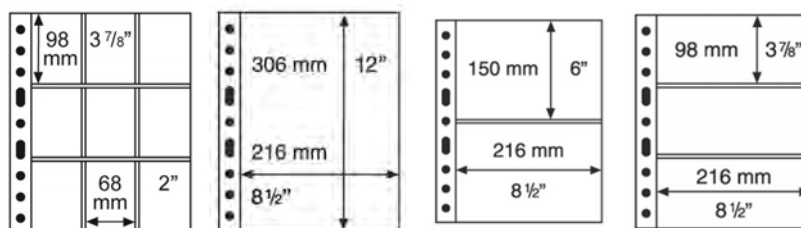

1 Pocket - Black 1
Clear 1C

2 Pocket - Black 2
Clear 2C

3 Pocket - Black 3
Clear 3C

Lighthouse Grande System

GRANDE classic binders

Hold sheets up to 9½" x 12¼" (240 x 312 mm).
Luxury binder set with quality 3 D-ring mechanism
Leatherette cover in bookbinder's quality, sturdy 3 D-ring mechanism.

Holds up to 60 sheets depending on contents.

Available in: **burgundy**, **hunter green**, **royal blue**, **black**.

Size binder: 11⅞" x 12⅓⅙" (290 x 325 mm).

Size slipcase: 11½" x 13⅓⅙" x 2½" (293 x 335 x 70 mm).

(CL GR 3RING SET)

Binder and case set **LH-GRAB-DC** $36.95, **$29.56**

GRANDE classic G binder

Giant capacity binder set

Elegant leatherette cover, fine stitching in bookbinder's quality.

Extra-large rectangular 4-ring mechanism.

Holds up to 90 sheets depending on thickness of contents.

Available in **royal blue**, **burgundy**, **forest green**, **black**

Size binder: 11½" x 12¾" x 3¾" (292 x 323 x 95 mm).

Size slipcase: 11¾" x 13¾" x 4⅜" (302 x 335 x 110 mm).

(CL GR SET G)

Binder and case as set **LH-GRAG-DC** $51.95, **$41.56**

GRANDE SHEETS

Available in black or clear transparent backing film with welded clear strips in various divisions.

Free of chemical softener and acid-free

Overall size: 9½" x 12¼" (240 x 312 mm).

Price per pack of 5

LH-GRAR____(fill in code) $6.75 **$5.40**

9 Pocket - Clear 3/3C