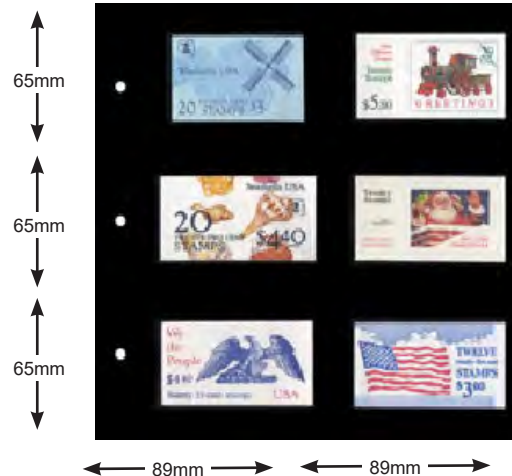

Horizontal Booklet Album

- Complete album with 25 pages (Page Size 8⅞x9")

- Black-back two-sided 6 pocket pages (holds 300 89x65mm booklets)

ZGK-842A $32.75 **SSS Price $24.56**

- All clear 6 pocket pages (holds 300 150 58x100mm booklets)

ZGK-842AC $32.75 **SSS Price $24.56**

- Binder Size 10x9½x2¼" (Available in: Blue, Black, Wine Red)

ZGK-830B $20.25, **SSS Price $16.20**

- Dustcase (Available only in: Black)

ZGK-830D $20.25, **SSS Price $16.20**

- Refill Pages

All Black Pkg.10 **ZGK-842R**, $5.00, **SSS Price $4.00**

All Clear Pkg.10 **ZGK-842RC**, $5.00, **SSS Price $4.00**