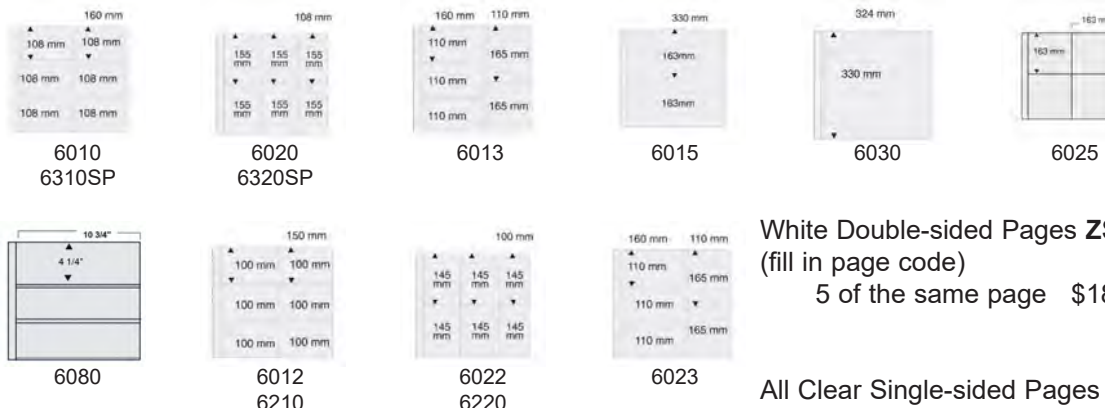

All Pages #1011/1016, 6010/6228
Will Fit Both Binders #1005 & 6005