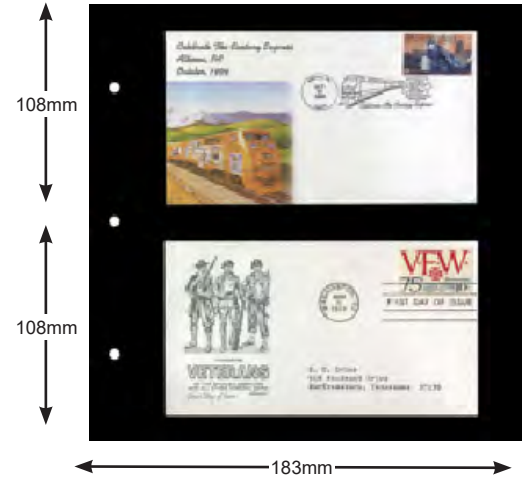

G&K Collector Series Albums

Specially designed to house philatelic collectibles ranging from booklet panes thru full sheets.

- Page of museum quality Archival PolyPro film
- Double-sided Jet-Black back 15 mil pages - or -Single-sided All-Clear 10 mil pages allow for viewing both sides of covers or currency
- Vertical seam protects stamps and covers from drifting into the binder rings
- Top loading pages for easy insertion

Cover Album

- Complete album with 25 pages (page size 8 $\frac{3}{4}$ x9")

Black back two sided 2p ocket pages (holds 100 180x108mm covers)

ZGK-838A	$36.68	SSS Price $27.51

Same with all-clear pages (holds 100 covers or 50 viewed from both sides)

ZGK-838AC	$36.68	SSS Price $27.51

Binder Size 10x9 $\frac{1}{2}$ x2 $\frac{1}{4}$ " (Available in: [Blue](#), [Black](#), [Wine Red](#))

ZGK-830B	$20.25,	SSS Price $16.20

Dustcase (Available only in: [Black](#))

ZGK-830D	$20.25,	SSS Price $16.20

Refill Pages

All Black Pkg.10 ZGK-838R	$6.16,	SSS Price $4.93
All Clear Pkg.10 ZGK-838RC	$6.16	SSS Price $4.93