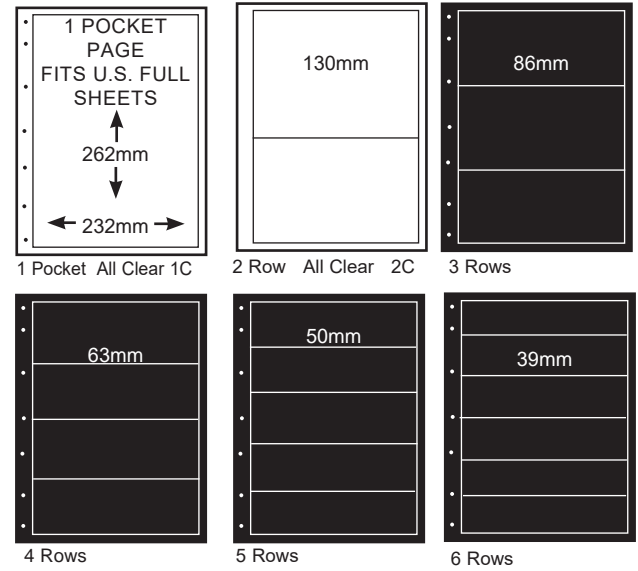

G&K Jumbo Starsheet

- Heavy archival quality crystal clear polyester film fully encloses stamps
- Jet-black acid-free heavy card backing
- Single sided Jumbo 10x11³/₈" 3-ring pages
- 35% more mounting space
- Fits jumbo size 3-Ring Binder
- Sold in Pkgs. of 5 sheets per size
- 1 or 2 Pocket all clear pages. Pkgs of 5
- Includes Black card Interleaving pages.

ZGK-STJR____ (Fill in Code) $15.21, **SSS Price $12.17**

Accessories

Binders: **Blue**, Black, **Wine Red**
Size 11³/₄x12¹/₂x2³/₈

ZGK-821B	$26.01,	$19.51
Dustcases: Black ZGK-821D	26.01,	19.51
Page Lifters, Heavy Duty, per pair ZIA-LIFT	3.30,	10 Pair $26.40