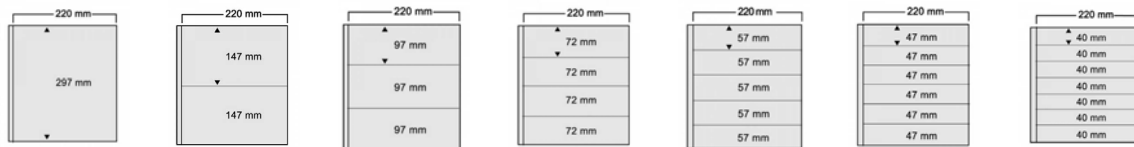

Collecto Pages - Black, Double-Sided Stock Pages

Extra-strong, double-sided, crystal clear page, welded onto black polyester.

Page Size: 9-1/2" x 12"

10 pack of same page **ASA** _____ $19.95 **$15.96**