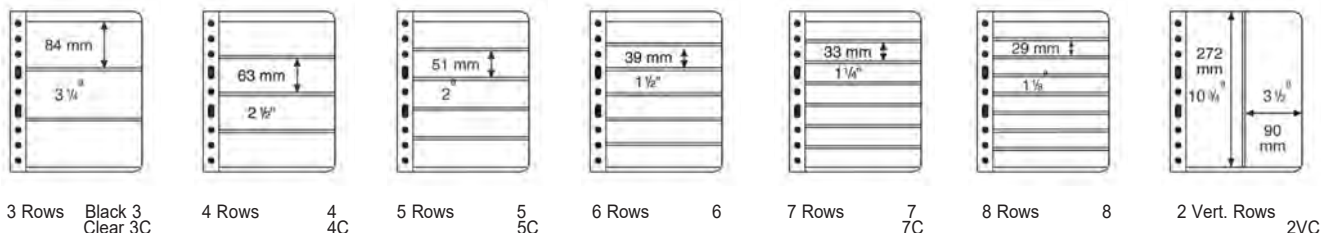

Lighthouse Vario Pages & Binders

Lighthouse Vario Stockpages

All plastic 8½x11" double sided stockpages with black vinyl background and crystal clear pockets on both sides, free of chemical softeners. Fits Standard 3-Ring or European 4-Ring Binders. Sizes 1 thru 8 rows plus special sizes. Crystal clear pages to allow viewing of both sides available in sizes 1 thru 5 rows plus special sizes. Sold in pkgs. of 5 per size.

Vario Plus — The same as the Vario page in a heavyweight page.

Vario Stockpages

ZLH-VARR____(Fill in Code) ("C" - all clear pages)

$5.75, **$4.60** ea. pkg.

10 or more pkgs. **$4.37** ea. pkg.

Interleaving, black only, pkg. of 5 ZLH-VARRZWL $3.95, **$3.16**

Vario Plus Stockpages

ZLH-VAPR____(Fill in Code) Sizes 1-8 black only

$11.95, **$9.56** ea. pkg.

3-Ring Binder and Dustcase - Vario F

This beautiful padded leatherette binder with matching slipcase is gold embossed on the spine.

Capacity 35 Vario or 25 Vario plus pages.

Size 255x318mmx58mm (10x12½x2¼")

Colors: **Blue, Red, Green, Black, Brown**

ZLH-VARB1 (Vario F) $35.95, **$28.76**

Page Lifters ZIA-LIFT . .per pair **$3.30**, 10 pair **$26.40**

Unbelievable Sale!

A Lighthouse 3-Ring binder in one of five colors, a matching dustcase and your choice of any 7 pkgs. (specify size) of Vario stockpages

ZLH-VARX

All For Only $60

- or -

Any 4 pkgs. of new Vario Plus Stockpages **All For Only $84**

ZLHVAPX

Deluxe 3D-Ring Gigant Binder & Dustcase

As above in larger 3D-ring binders.

Capacity 60 Vario or 50 Vario Plus pages.

Colors: **Blue, Red, Green, Black, Brown**

Size 10⅞x12½x3¼ (275x318x83mm).

ZLH-VARB2 (VARIO G) $49.95, **$39.96**