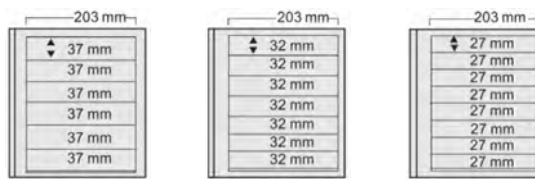

Safe Standard Postcard Album

Non-Padded Standard Binder, Gold with a leather grained vinyl finish, and a 4-ring mechanism.

Standard Blue Binder   **ZSA-6005** $59.95   ~~$47.96~~
Matching Dustcase   **ZSA-6006D**   39.95   ~~31.96~~
Album with 6 #6012, 2 #6022   **ZSA-6002**   83.95   ~~67.16~~