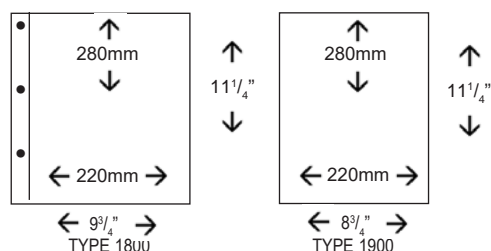

Page Protectors

Imperial Exhibition Page Protectors

Made for Subway using archival quality 3 mils Mylar-D polyester. Top opening holds standard 8½x11" page. The perfect size for most exhibitions.

Sold in pkgs. of 10.

Type 1800 Fits oversized 3-Ring Binder **ZGK-821B** on page 10

AIA-____ (Fill in type #) **$34.75**