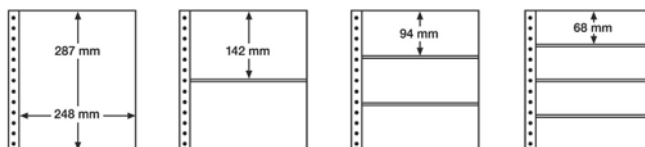

1 Pocket - Black 1S
- Clear 1C   2 Rows 2S 2C   3 Rows 3S 3C   4 Rows 4S 4C

ZLH-RSER____ (Fill in Code) "S" - black pages,

$7.95 ea. 10 of the same page. $79.50, **$63.60**

ZLH-RSER____ (Fill in Code) "C" - all clear pages

$7.95 ea. 10 of the same page. $79.50, **$63.60**