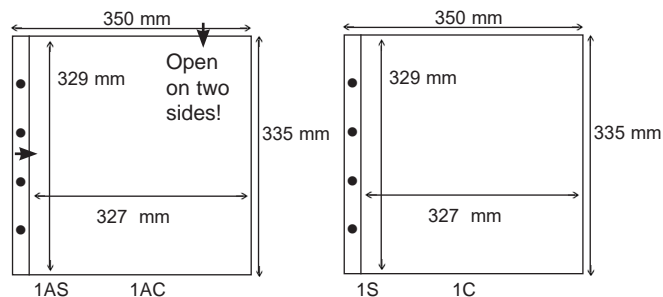

Lighthouse Maximum System

OPTIMA-BIG-Sheet

OPTIMA sheet for stamp yearbooks and coin sets.
Overall size 8¼ x 10" (205 x 252 mm).
Maximum space for insert 7¼ x 9⅝ x ⅞" (180 x 240 x 10 mm)
Reinforced holes with metal rivets to fit all OPTIMA 4-ring binders.
Extra strong cardboard backing.
Lockable flap at top prevents slippage.
ZLH-OPTIMAB $12.95 **$10.36**

OPTIMA motif ring binder

High-quality binder in OPTIMA format
Safe storage of your stamps in Optima sheets.
Attractive binder presentation with color stamp motifs.
The wipe-clean cover makes the binder practical and hard-wearing. With sturdy 4 D-ring mechanism.
Overall size: 9¾ x 10⅝" (240 x 270 mm).
ZLH-OPTLBFM $19.95 **$15.96**

Lighthouse Postcard & Mint Sheet Album

Premium ring binder with slipcase as a set for old and new postcards as well as for mint sheets. Bookbinding quality, high-quality leatherette cover.(CL MAX SET)
Colors: **Red, Blue, Black.**

Binder size: 15¾ x 14¾" (400 x 375 mm).
Slipcase size: 16 x 15¼" (405 x 387mm)

LH-MAXB-D $69.95, **$55.96**