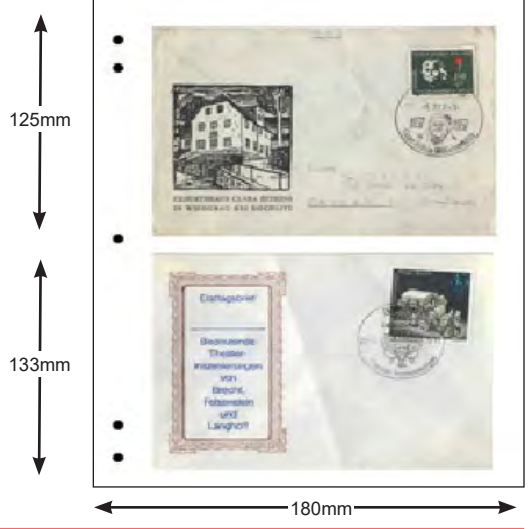

Maximum Card Album

- Complete album with 50 pages (page size 8x10 $\frac{3}{4}$ ")

All Clear Lightweight Pages
(holds 100 180x130mm panes or 200 back-to-back)

ZGK-854AC	$52.92,	$34.40

Binder Size 10x11 $\frac{7}{8}$ x2 $\frac{3}{8}$ " (Available in: **Blue**, Black, **Wine Red**)

ZGK-850B	$22.90,	$18.32

Refill Pages

Pkg. - 10 Pages	ZGK-854RC	$6.22,	$4.98
Pkg. - 25 Pages	ZGK-854RCB	$15.55,	$11.66