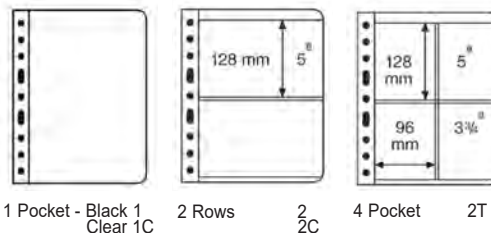

Lighthouse Vario Pages & Binders

Lighthouse Vario Stockpages

All plastic 8½x11" double sided stockpages with black vinyl background and crystal clear pockets on both sides, free of chemical softeners. Fits Standard 3-Ring or European 4-Ring Binders. Sizes 1 thru 8 rows plus special sizes. Crystal clear pages to allow viewing of both sides available in sizes 1 thru 5 rows plus special sizes. Sold in pkgs. of 5 per size.

Vario Plus — The same as the Vario page in a heavyweight page.

Vario Stockpages

ZLH-VARR____(Fill in Code) ("C" - all clear pages)

$5.75, **$4.60** ea. pkg.

10 or more pkgs. **$4.37** ea. pkg.

Interleaving, black only, pkg. of 5 ZLH-VARRZWL $3.95, **$3.16**

Vario Plus Stockpages

ZLH-VAPR____(Fill in Code) Sizes 1-8 black only

$11.95, **$9.56** ea. pkg.

3-Ring Binder and Dustcase - Vario F

This beautiful padded leatherette binder with matching slipcase is gold embossed on the spine.

Capacity 35 Vario or 25 Vario plus pages.

Size 255x318mmx58mm (10x12½x2¼")

Colors: **Blue, Red, Green, Black, Brown**

ZLH-VARB1 (Vario F) $35.95, **$28.76**

Page Lifters ZIA-LIFT . .per pair **$3.30**, 10 pair **$26.40**