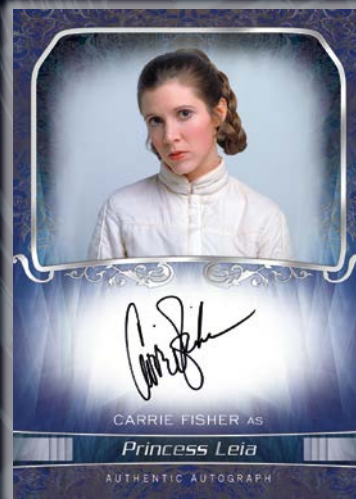

DUAL AUTOGRAPH BOOKS (STICKERED): 5 autographed books each numbered to 5

SILVER FRAMED AUTOGRAPHS - Numbered to 29* in a silver metal frame, 1 per case

ON-CARD AUTOGRAPHS –

1 per Master Box

Autographs

Autograph Parallels