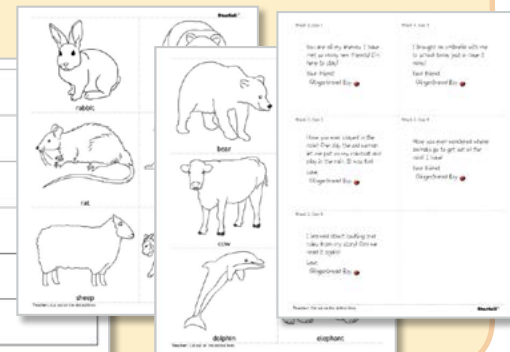

Starfall Pre-K teachers can access this website at school and at home for planning purposes.