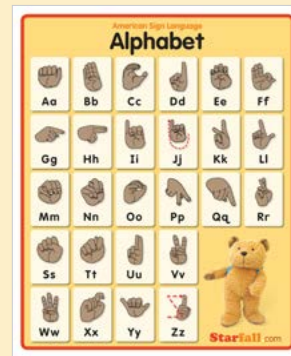

Teacher Resources: Instructional Cards

Boxed set of Gingerbread Boy's Instructional Cards

This boxed set of cards contains over 500 cards and dividers

ABCs				Colors			
Numbers				Pictures			
Shapes				Weather			
Dividers							

Large 2-sided Learning Center Posters

Includes some blank posters so you can customize your own.

American Sign Language Poster

With the alphabet on one side, and days of the week, seasons, and colors on the other.

Set of 10 Instructional Posters

These 11" x 17" posters will be used throughout the year in your classroom.

More.Starfall.com Annual Membership

For Students:

New interactive content, including:

- ★ Math Songs
- ★ Numbers
- ★ Colors
- ★ Backpack Bear's Books
- ★ Nursery Rhyme Player
- ★ Talking Library
- ★ Starfall Sing-Along - vol 1 & 2
- ★ Motion Songs
- ★ Nursery Rhyme Videos
- ★ Plus a lot more, including all the content from classic Starfall.com!