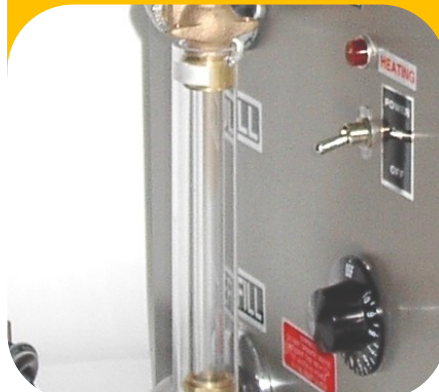

Page 8

Jewellers