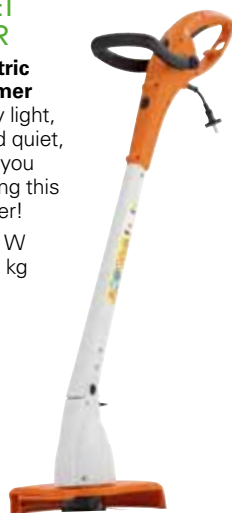

### FS 38 Grass Trimmer

Easy to start and perfectly balanced, this lightweight grass trimmer is perfect for any homeowner.

**Power:** 0.65 kW

**Engine:** 27.2 cc

**Weight:** 4.1 kg

**AutoCut® cutting head**

### FSE 41 Electric Grass Trimmer

So incredibly light, compact and quiet, you'll forget you are even using this grass trimmer!

**Power:** 400 W

**Weight:** 2.5 kg

**PRICE CUT \$99**

Offer applies to FSE 41 ends 31/3/12 or while stocks last.