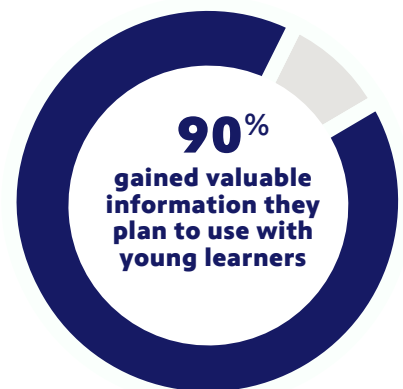

Nine PBS's Community Impact Initiatives

Building strong relationships with partners is the crux of Nine PBS's engagement work. By providing reliable and accountable services over the years, Nine PBS has fostered community trust and developed programming informed by community priorities. Two important partnerships making moves this spring are with East St. Louis School District 189 and Saint Louis Public Schools.

Saint Louis Public Schools

Since 2017, Nine PBS and Saint Louis Public Schools (SLPS) have been strong partners united around the goal to advance the well-being of vulnerable learners and connect educators to essential resources.

On February 12, Nine PBS held a training for SLPS early educators. This virtual professional development engaged pre-k teachers in playful learning strategies, discussed how to approach the topics of race and racism with young learners, and provided tips for how to meaningfully integrate media into their learning environments.

This training was so successful that Nine PBS is holding a second training on May 4 for the additional teachers eager to attend. Through these two trainings, Nine PBS will have extended this professional learning opportunity to all 90 Saint Louis Public Schools pre-k educators, impacting almost 1,500 vulnerable early learners.

This work is possible, in part, thanks to PNC Grow Up Great.

AS A RESULT OF PROFESSIONAL DEVELOPMENT: