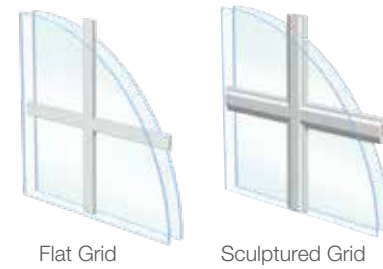

Make it your *Own*

Grids

Express your creativity and dramatically increase your home's curb appeal with our virtually endless grid options. Flat and Sculptured grids are placed inside the glass unit for easy cleaning.