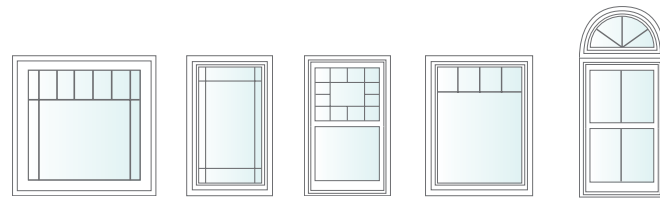

Make it your *Own*

Grids

Express your creativity and dramatically increase your home's curb appeal with our virtually endless grid options. Flat and Sculptured grids are placed inside the glass unit for easy cleaning.