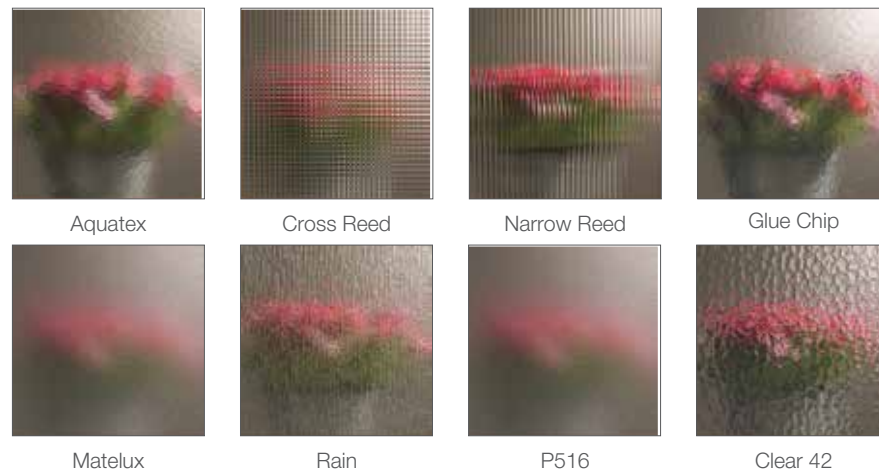

Premium Exterior Vinyl Finishes

Standard
Same color interior and exterior

Premium
White interior only

Horizontal sliding window

Combination windows

Bronze Premium Exterior Finish

Decorative Glass

Decorative glass can add privacy or design to any room. All decorative glass can be tempered, which turns it into safety glass. Consider this for showers or near a bathtub. Decorative glass is available in these and many more styles and tints. Ask your Milgard dealer to show you the options.