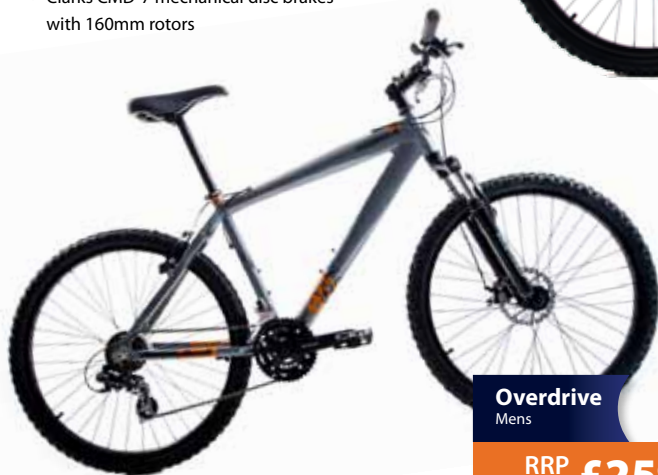

Overdrive
Mens

RRP **£259.99**

NEW
2011 MODEL