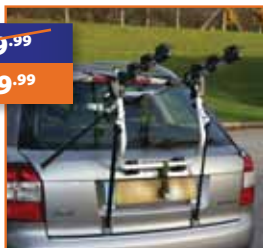

IMPROVED DESIGN

RRP
ONLY £39.99

ACB928

Montana 3 Bike Car Rack

6 straps fixing to car / Integrated bike positioners / Fits saloons, estates, hatches and vans / Folds flat for easy storage.

SAVE £10

RRP £89.99
NOW £79.99