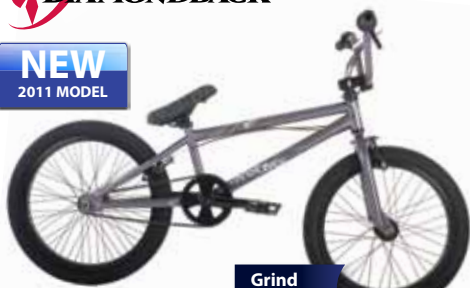

OVERDRIVE Mens

FEATURES

- Alloy Vectra Hydroformed frame
- Suntour M2000 suspension forks
- 21 Speed Shimano gears with EZ fire
- Front Clarks CMD-7 mechanical disc brake and rear Tektro alloy V-brake

Overdrive
Mens

RRP **£259.99**

NEW
2011 MODEL

Grind
Mens

RRP **£229.99**

GRIND Unisex

FEATURES

- Tubular 4130 3 piece cranks with sealed Mid BB
- DB 39T sprocket and 14T freewheel
- Rear U-brake, front caliper
- Front 36 spoke with 10mm axle and rear 48 spoke with 14mm axle on doublewall alloy rims
- Diamondback Script saddle
- Hi Ten steel frame with dual cable routing