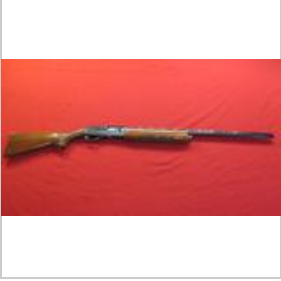

Lot #119 (Sale Order 119 of 374)

New Nitro 12 ga , single shot, hammer, tag#5066

Remington 1100 12ga semi auto 2 3/4", skeet barrel , tag#5166

Lot #120 (Sale Order 120 of 374)

Remington 1100 12ga semi auto 2 3/4", skeet barrel , tag#5166

Remington 1100 12ga semi auto, VR barrel , tag#5388

Lot #121 (Sale Order 121 of 374)

Remington 1100 12ga semi auto, VR barrel , tag#5388

Savage 24B 410/22 double barrel , tag#5054

Lot #122 (Sale Order 122 of 374)