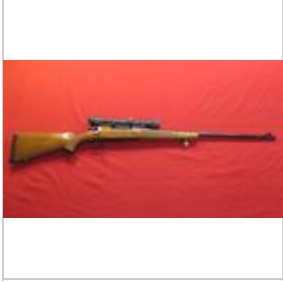

Winchester 190 22 semi auto, tube fed, tag#5080

Lot #249 (Sale Order 249 of 374)

Winchester 190 22 semi auto, tube fed, tag#5080

Winchester 69A .22 bolt , tag#5384

Lot #250 (Sale Order 250 of 374)

Winchester 69A .22 bolt , tag#5384