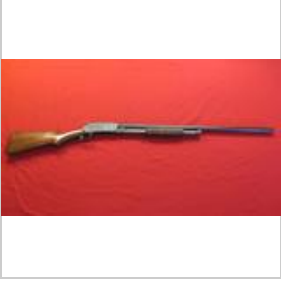

Marlin 12 ga pump, exposed hammer, butt plate cracked, tag#5069

Lot #191 (Sale Order 191 of 374)

Marlin 12 ga pump, exposed hammer, butt plate cracked, tag#5069