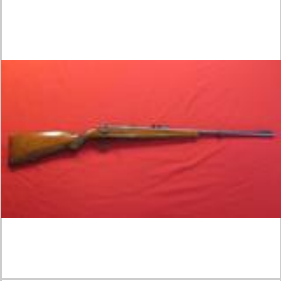

Mauser Werke A.G. Oberndorf Patrone .22LR bolt , tag#5109

Lot #245 (Sale Order 245 of 374)

Mauser Werke A.G. Oberndorf Patrone .22LR bolt , tag#5109