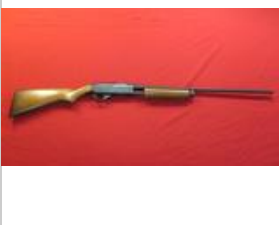

Coast to Coast .410 pump, 3" , tag#5387

Lot #215 (Sale Order 215 of 374)

Coast to Coast .410 pump, 3" , tag#5387