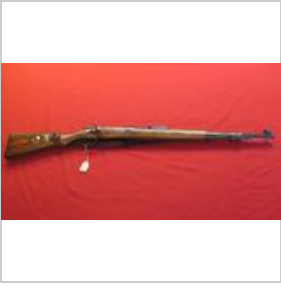

Lot #242 (Sale Order 242 of 374)

High Standard Sport King .22LR (or high speed shorts) semi auto , tag#5112

Interarms X 270 bolt, Tasco 4x16 scope, new spring, tag#5089

Lot #243 (Sale Order 243 of 374)

Interarms X 270 bolt, Tasco 4x16 scope, new spring, tag#5089