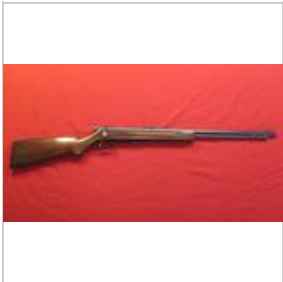

Lot #62 (Sale Order 62 of 374)

Remington 550-1 22 auto, tube fed, tag#5078

Western Field 46A 22 bolt, clip fed, tag#5076

Lot #63 (Sale Order 63 of 374)

Western Field 46A 22 bolt, clip fed, tag#5076

Western Field 47 22 bolt, tube fed, tag#5077