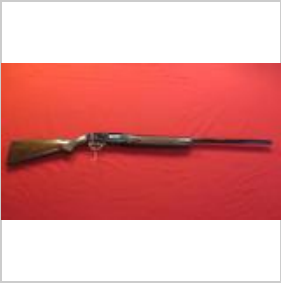

Lot #147 (Sale Order 147 of 374)

Winchester mod 1912 20ga pump, 2 3/4", full, solid rib barrel , tag#5145

Winchester mod 9410 shotgun 410 lever, 2 3/4", like new in box, shot little

Lot #148 (Sale Order 148 of 374)

Winchester mod 9410 shotgun 410 lever, 2 3/4", like new in box, shot little , tag#5169

Winchester model 59 Lite 12ga semi auto, steel & fiberglass ribless barrel,

Lot #149 (Sale Order 149 of 374)

Winchester model 59 Lite 12ga semi auto, steel & fiberglass ribless barrel, 27" full choke , tag#5173