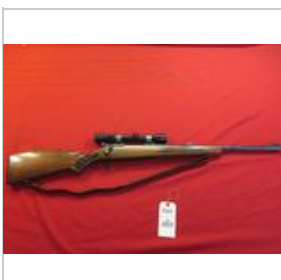

Winchester Model 70 30-06 Bolt, W/Redfield 2x7 Scope, Sling , tag# 5434

Lot #136 (Sale Order 136 of 374)

Winchester Model 70 30-06 Bolt, W/Redfield 2x7 Scope, Sling , tag# 5434