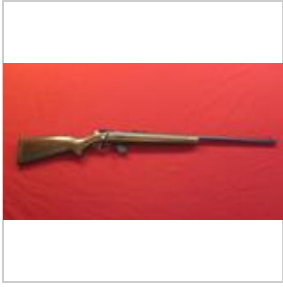

Winchester 69A .22 bolt , tag#5384

Lot #250 (Sale Order 250 of 374)

Winchester 69A .22 bolt , tag#5384