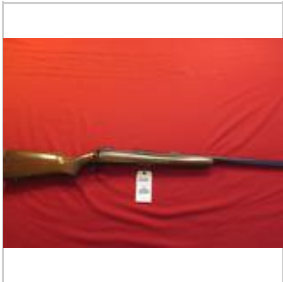

Savage model 112J .220Swift bolt , tag#5409

Lot #178 (Sale Order 178 of 374)

Savage model 112J .220Swift bolt , tag#5409