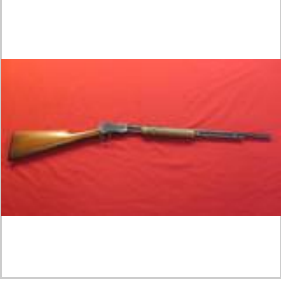

Winchester model 62A .22s/l/r pump , tag#5149

Lot #185 (Sale Order 185 of 374)

Winchester model 62A .22s/l/r pump , tag#5149