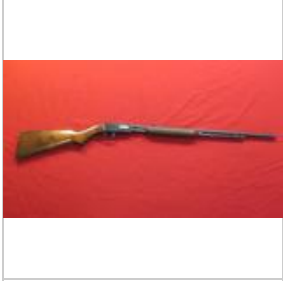

Lot #141 (Sale Order 141 of 374)

Ruger 10/22 Carbine .22LR semi auto, Bushnell Banner scope, 3 mags , tag#5383

Ruger 10-22 22LR carbine semi auto, Tasco 3x9 , tag#5082

Lot #142 (Sale Order 142 of 374)

Ruger 10-22 22LR carbine semi auto, Tasco 3x9 , tag#5082

Ruger 10-22 carbine 22LR semi auto, with scope rings and Eagle magazine, Ru

Lot #143 (Sale Order 143 of 374)

Ruger 10-22 carbine 22LR semi auto, with scope rings and Eagle magazine, Ruger 10-22 gun case , tag#5056