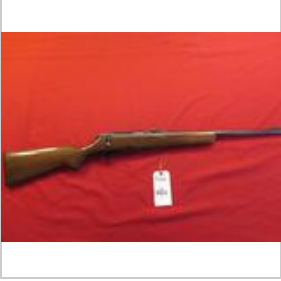

Savage 340 30-30 Bolt , tag# 5436

Lot #247 (Sale Order 247 of 374)

Savage 340 30-30 Bolt , tag# 5436