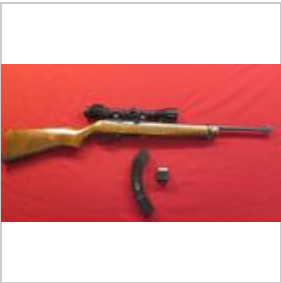

Remington 12 22 pump , tag#5085

Lot #139 (Sale Order 139 of 374)

Remington 12 22 pump , tag#5085

Remington 12 22 pump, , tag#5084

Lot #140 (Sale Order 140 of 374)

Remington 12 22 pump, , tag#5084

Ruger 10/22 Carbine .22LR semi auto, Bushnell Banner scope, 3 mags , tag#53