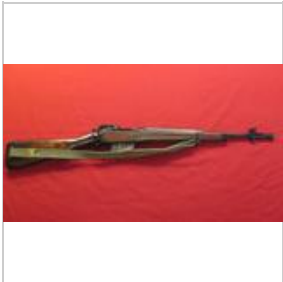

Lot #106 (Sale Order 106 of 374)

Inland M1 Carbine .30M1 semi auto rifle, 30rd mag & sling , tag#5352

Eddystone US Model of 1917 30.06 bolt, sling , tag#5093

Lot #107 (Sale Order 107 of 374)

Eddystone US Model of 1917 30.06 bolt, sling , tag#5093