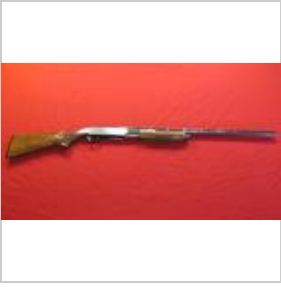

Browning BPS Field Model 20ga pump, Invector, 3", 28" VR barrel , tag#5144

Lot #188 (Sale Order 188 of 374)

Browning BPS Field Model 20ga pump, Invector, 3", 28" VR barrel , tag#5144