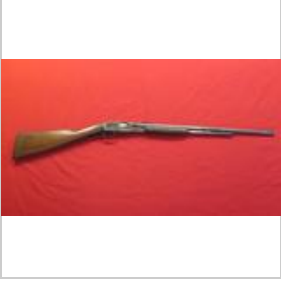

Remington 12 22 pump, , tag#5084

Lot #140 (Sale Order 140 of 374)

Remington 12 22 pump, , tag#5084