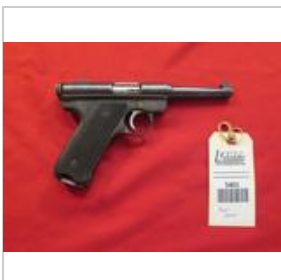

Ruger Standard .22LR semi auto pistol, 1951 , tag#5401

Lot #135 (Sale Order 135 of 374)

Ruger Standard .22LR semi auto pistol, 1951 , tag#5401