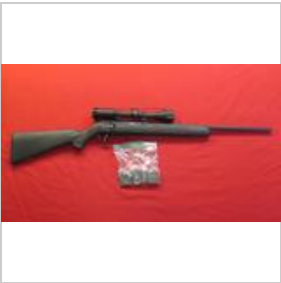

Savage Arms 93R17 .17hmr bolt, Simmons 3-9x40 blazer & 4 mags , tag#5034

Lot #236 (Sale Order 236 of 374)

Savage Arms 93R17 .17hmr bolt, Simmons 3-9x40 blazer & 4 mags , tag#5034