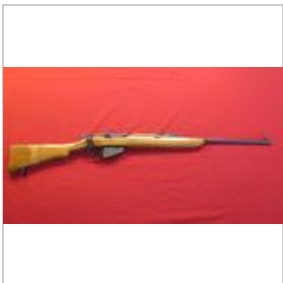

Lot #106 (Sale Order 106 of 374)

Inland M1 Carbine .30M1 semi auto rifle, 30rd mag & sling , tag#5352

Eddystone US Model of 1917 30.06 bolt, sling , tag#5093

Lot #107 (Sale Order 107 of 374)

Eddystone US Model of 1917 30.06 bolt, sling , tag#5093

Enfield #5 MK1 303 bolt, jungle carbine w/sling , tag#5095

Lot #108 (Sale Order 108 of 374)

Enfield #5 MK1 303 bolt, jungle carbine w/sling , tag#5095

Enfield 1941 .303brit bolt , tag#5010

Lot #109 (Sale Order 109 of 374)