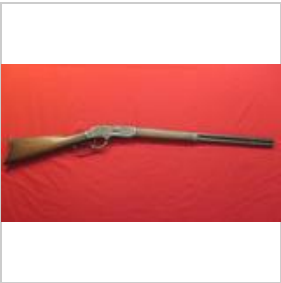

Winchester 1873 44-40 lever, 24" barrel , tag#5009

Lot #186 (Sale Order 186 of 374)

Winchester 1873 44-40 lever, 24" barrel , tag#5009