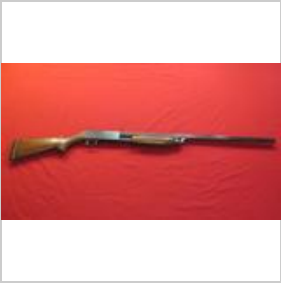

Ithaca 37 Featherlight 12ga pump, vented ribbed barrel, tag#5002

Lot #155 (Sale Order 155 of 374)

Ithaca 37 Featherlight 12ga pump, vented ribbed barrel, tag#5002