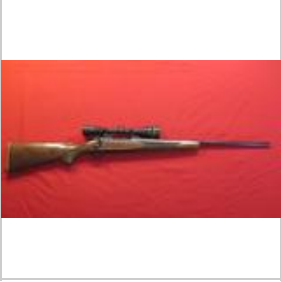

Winchester 70 Super Grade .270 bolt, Leupold 4.5-14 scope , tag#5141

Lot #183 (Sale Order 183 of 374)

Winchester 70 Super Grade .270 bolt, Leupold 4.5-14 scope , tag#5141