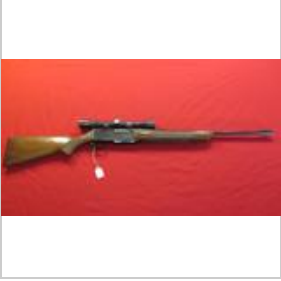

Browning BAR 308 semi auto, Weaver scope, Belgium made , tag#5146

Lot #241 (Sale Order 241 of 374)

Browning BAR 308 semi auto, Weaver scope, Belgium made , tag#5146

High Standard Sport King .22LR (or high speed shorts) semi auto , tag#5112