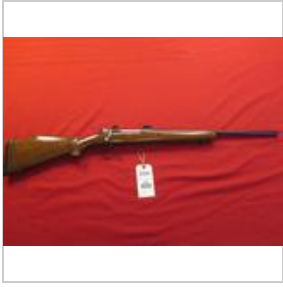

Mauser model 98 Sporter 8x57mm bolt , tag#5403

Lot #112 (Sale Order 112 of 374)

Mauser model 98 Sporter 8x57mm bolt , tag#5403