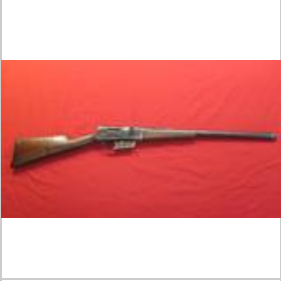

Lot #237 (Sale Order 237 of 374)

Springfield 120 22s//lr bolt, single shot, scope , tag#5075

Springfield 1898 30.40 krag bolt , tag#5094

Lot #238 (Sale Order 238 of 374)

Springfield 1898 30.40 krag bolt , tag#5094