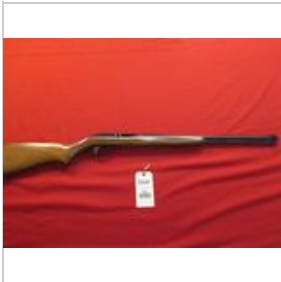

Coast to Coast by Marlin 40 .22 semi auto , tag#5421

Lot #261 (Sale Order 261 of 374)

Coast to Coast by Marlin 40 .22 semi auto , tag#5421