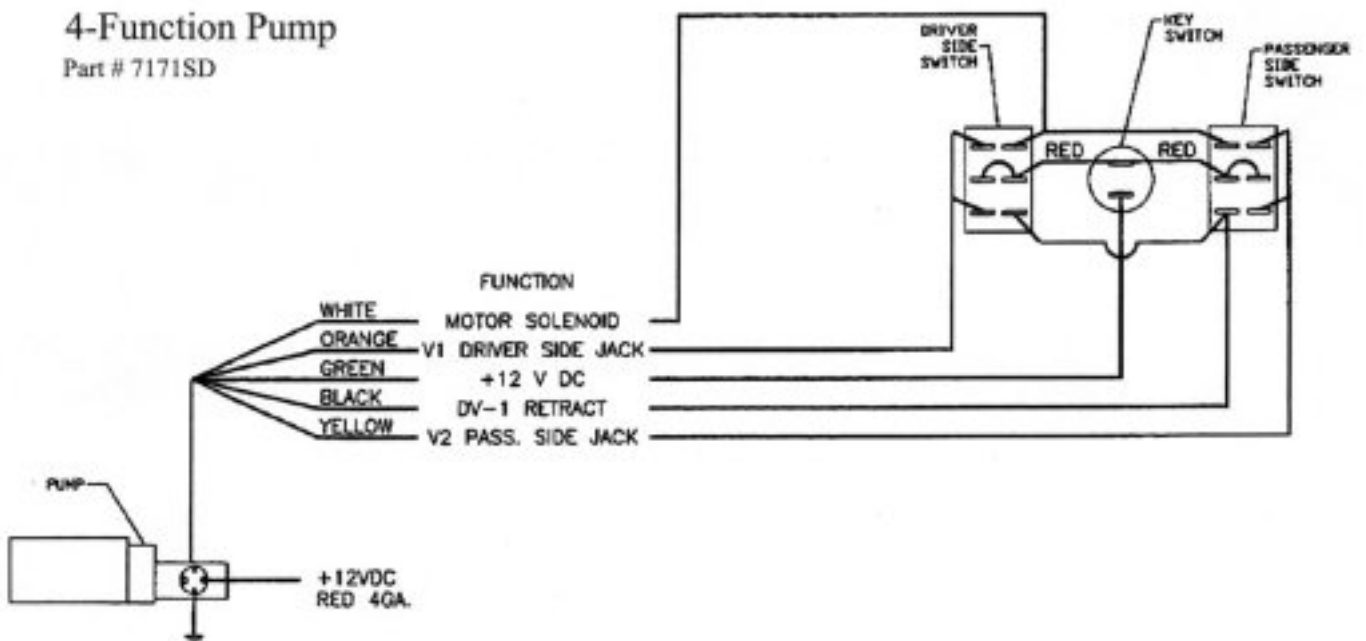

4-Function Pump

Part # 7171SD