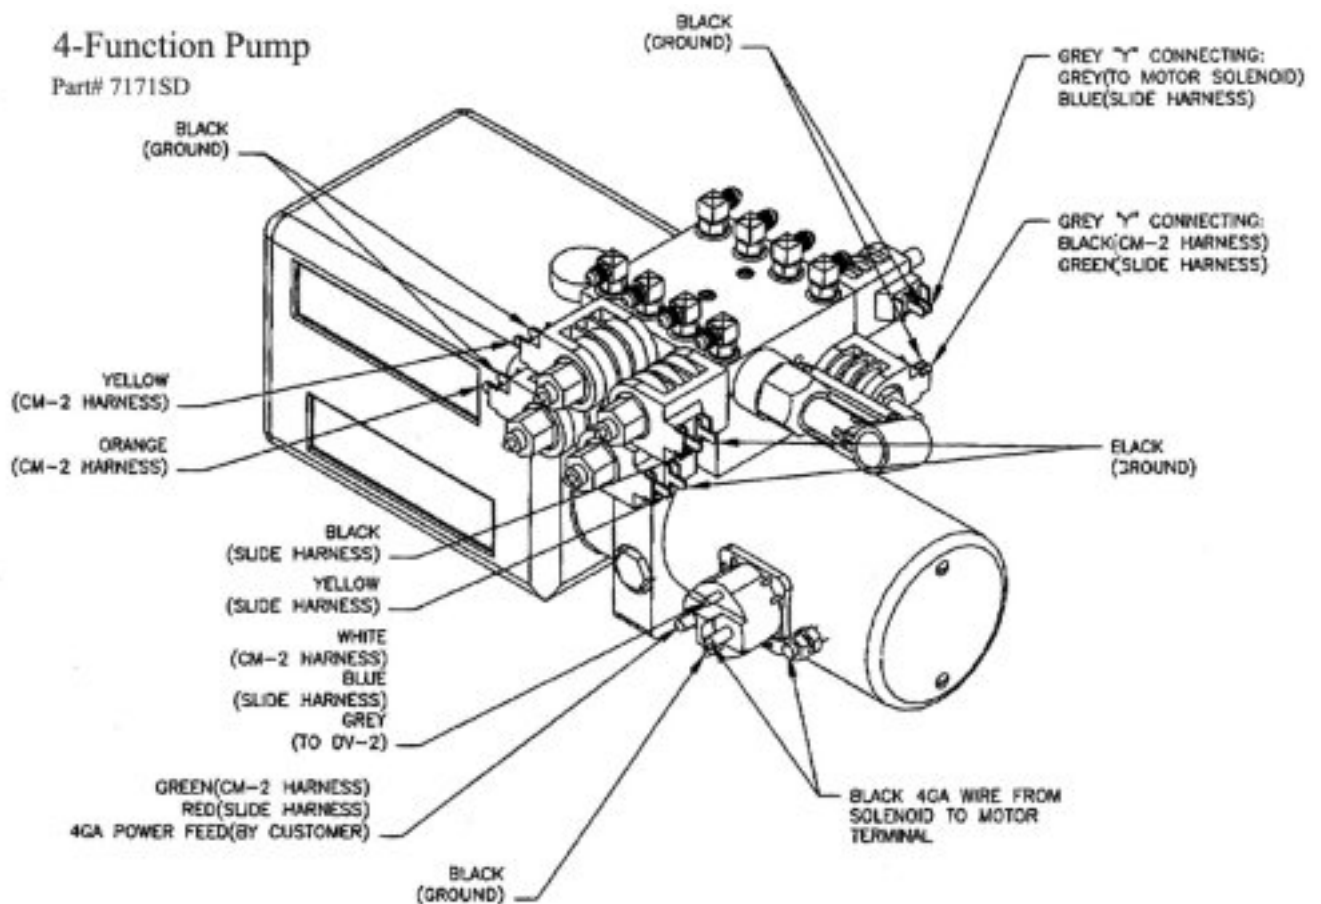

4-Function Pump

Part# 7171SD