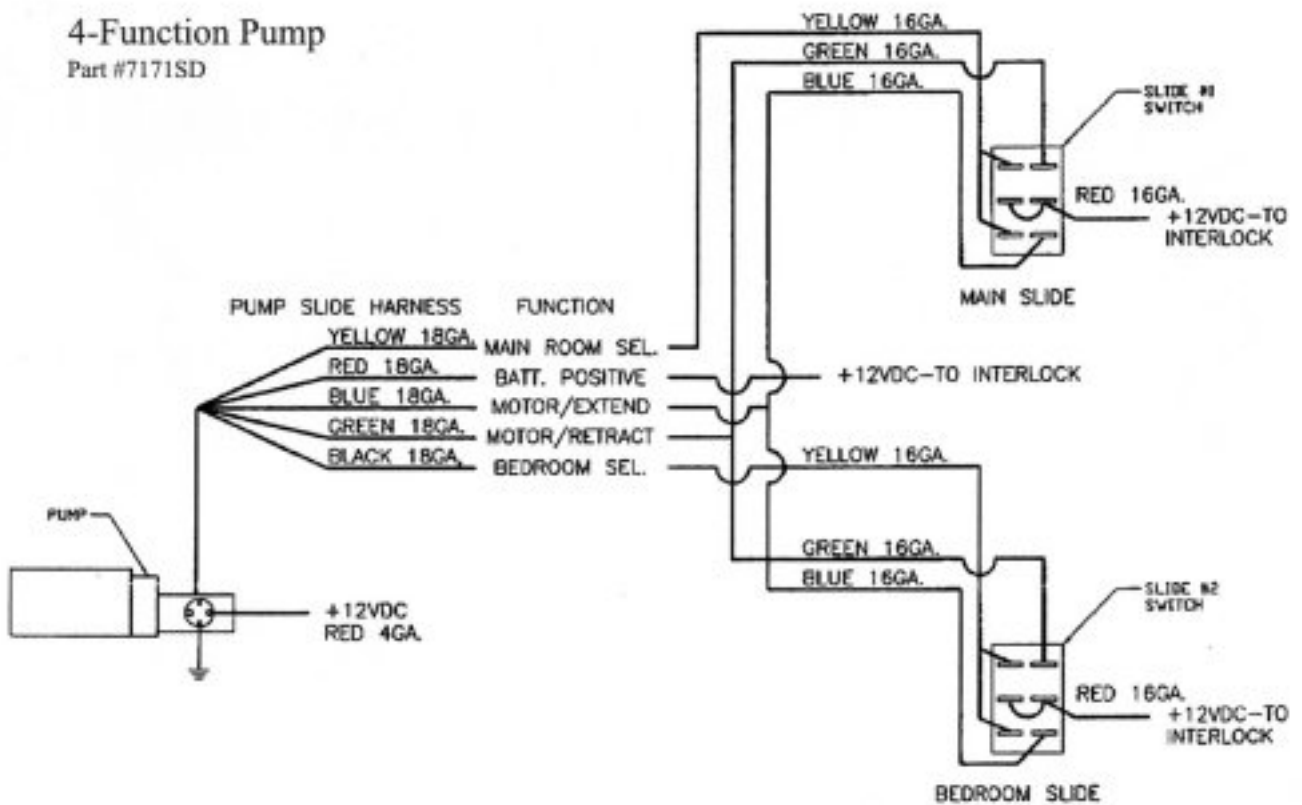

4-Function Pump

Part #7171SD