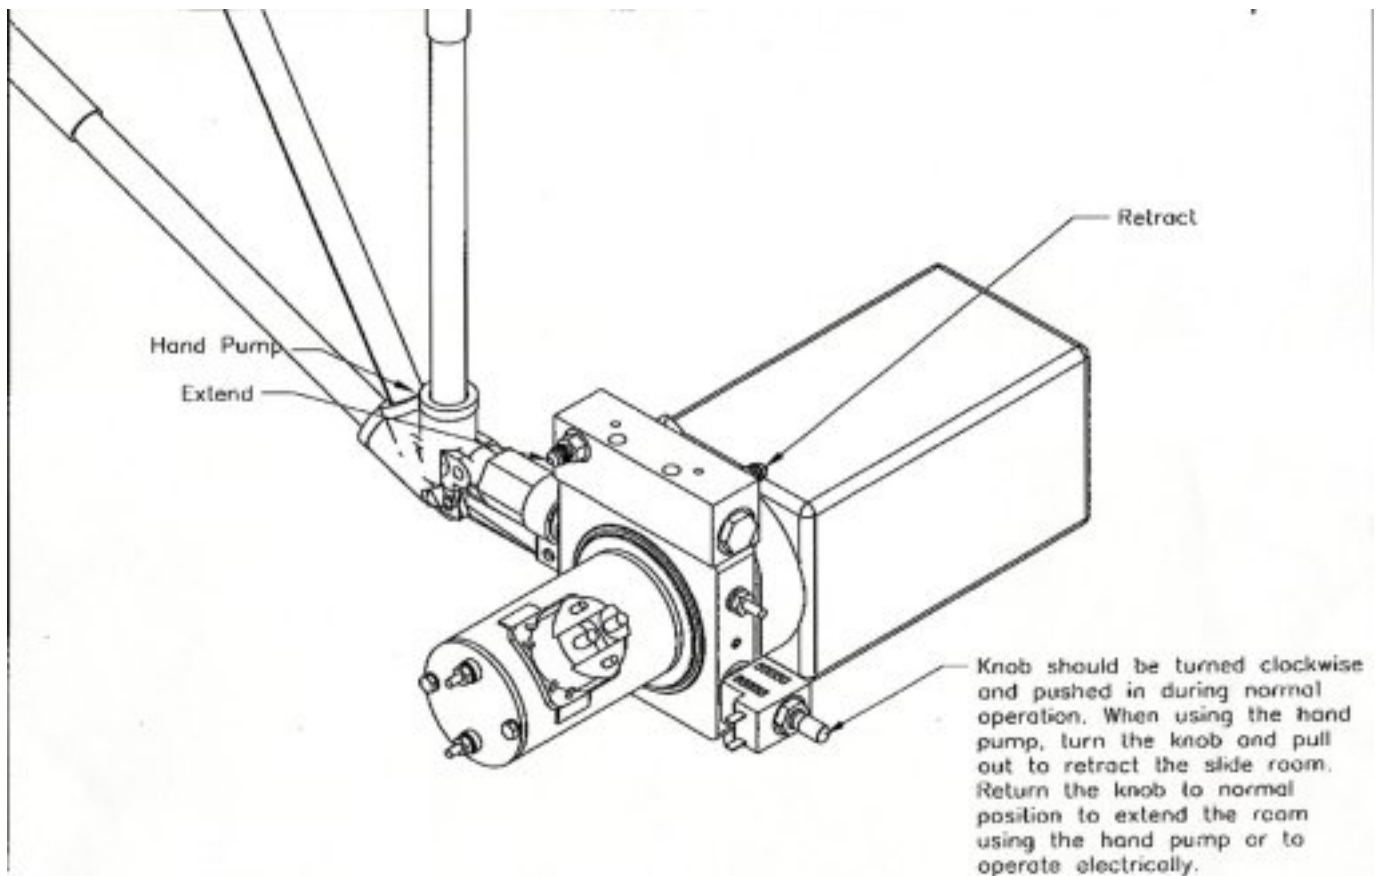

1-Function Pump