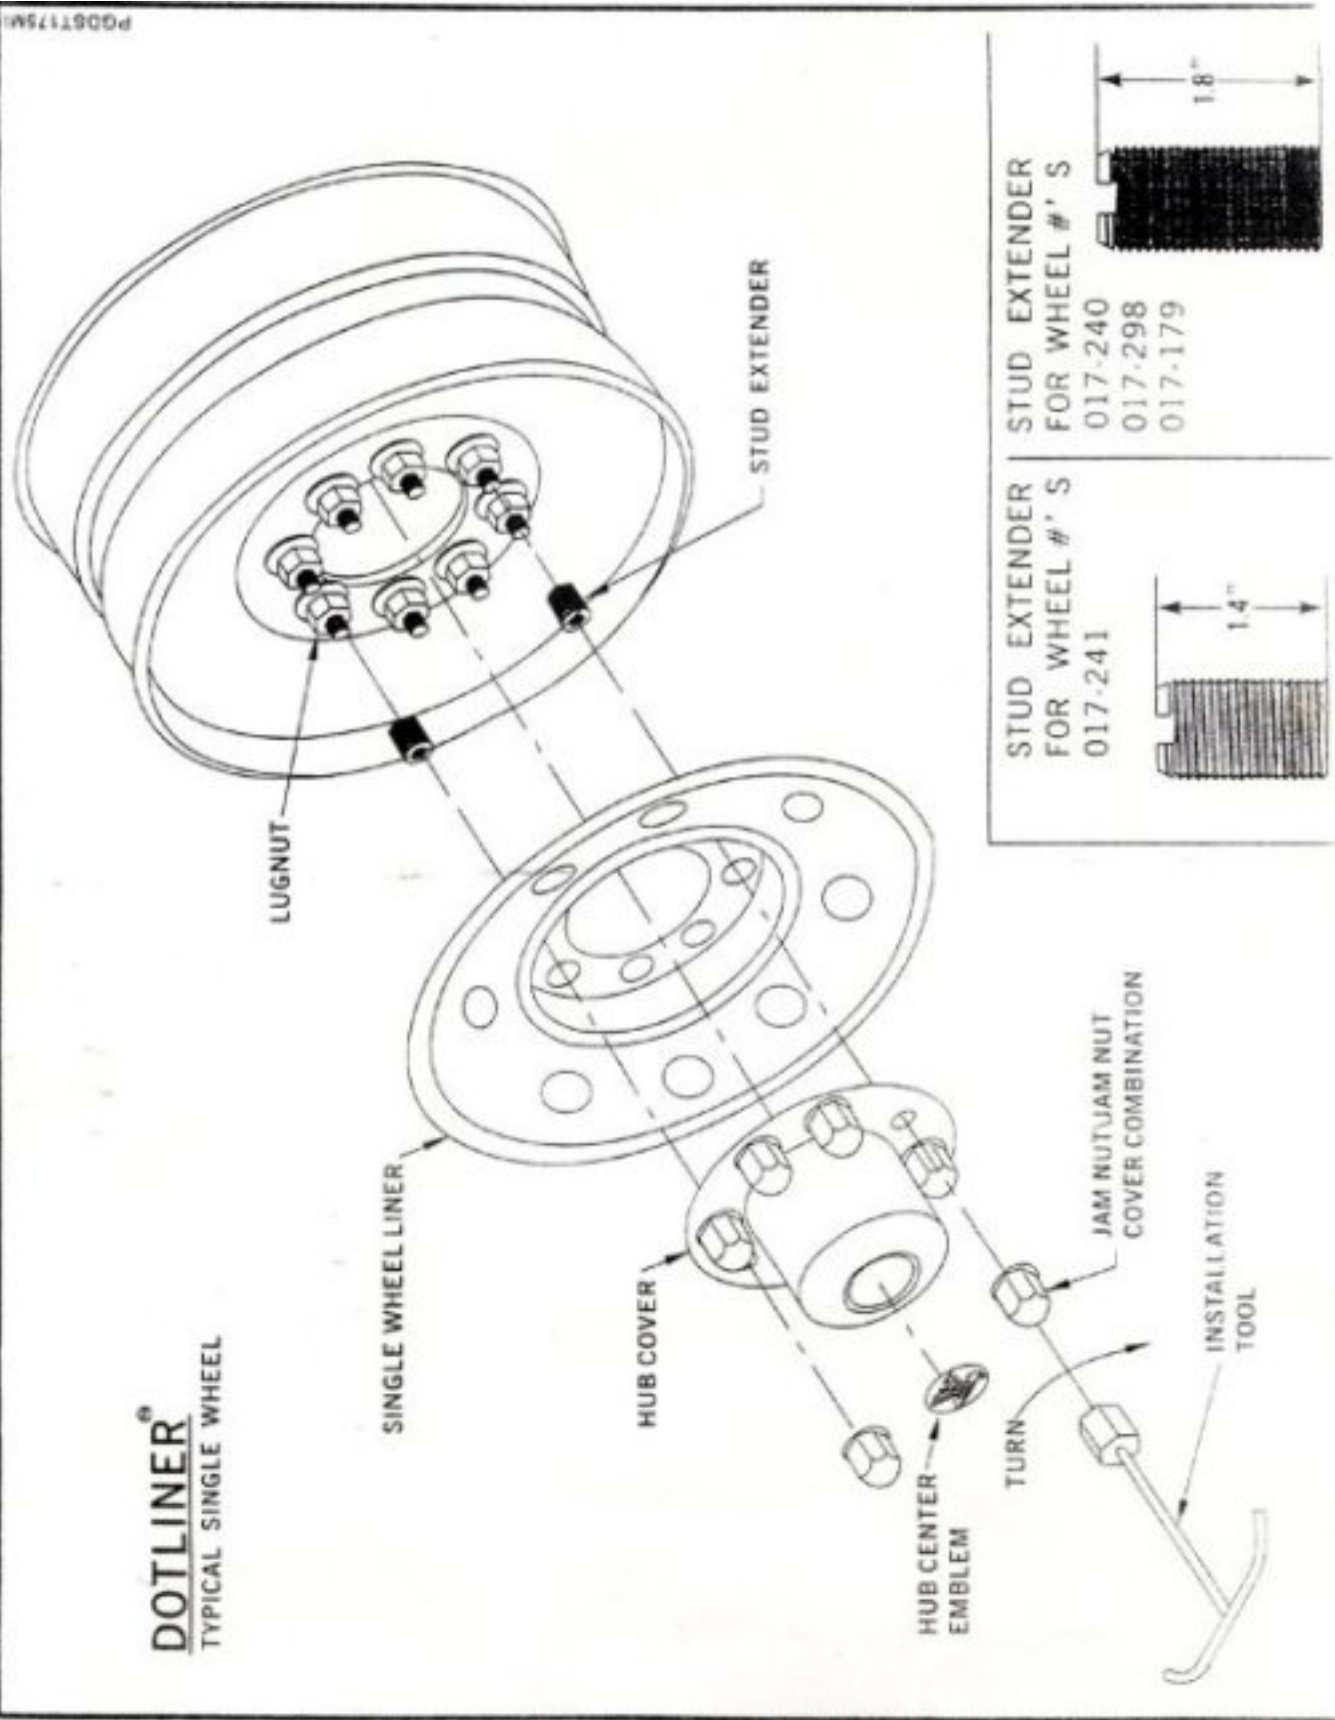

DOTLINER®
TYPICAL SINGLE WHEEL