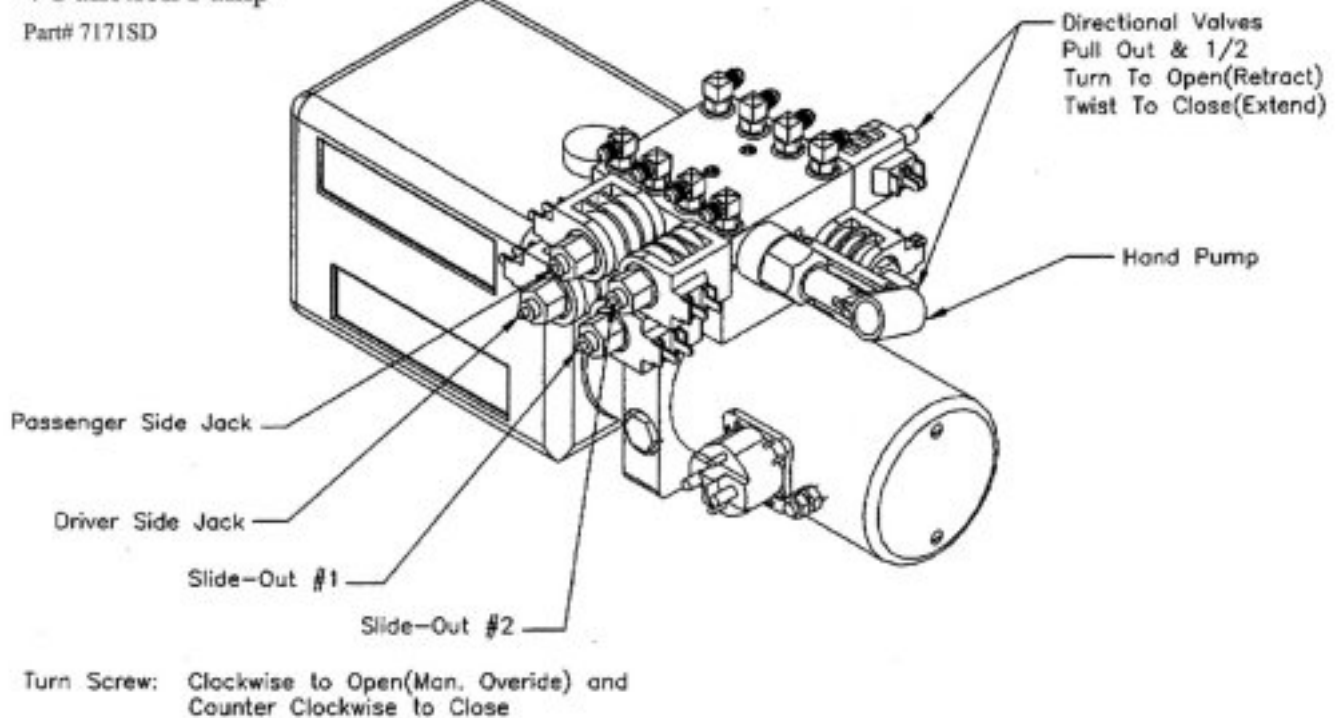

4-Function Pump

Part# 7171SD