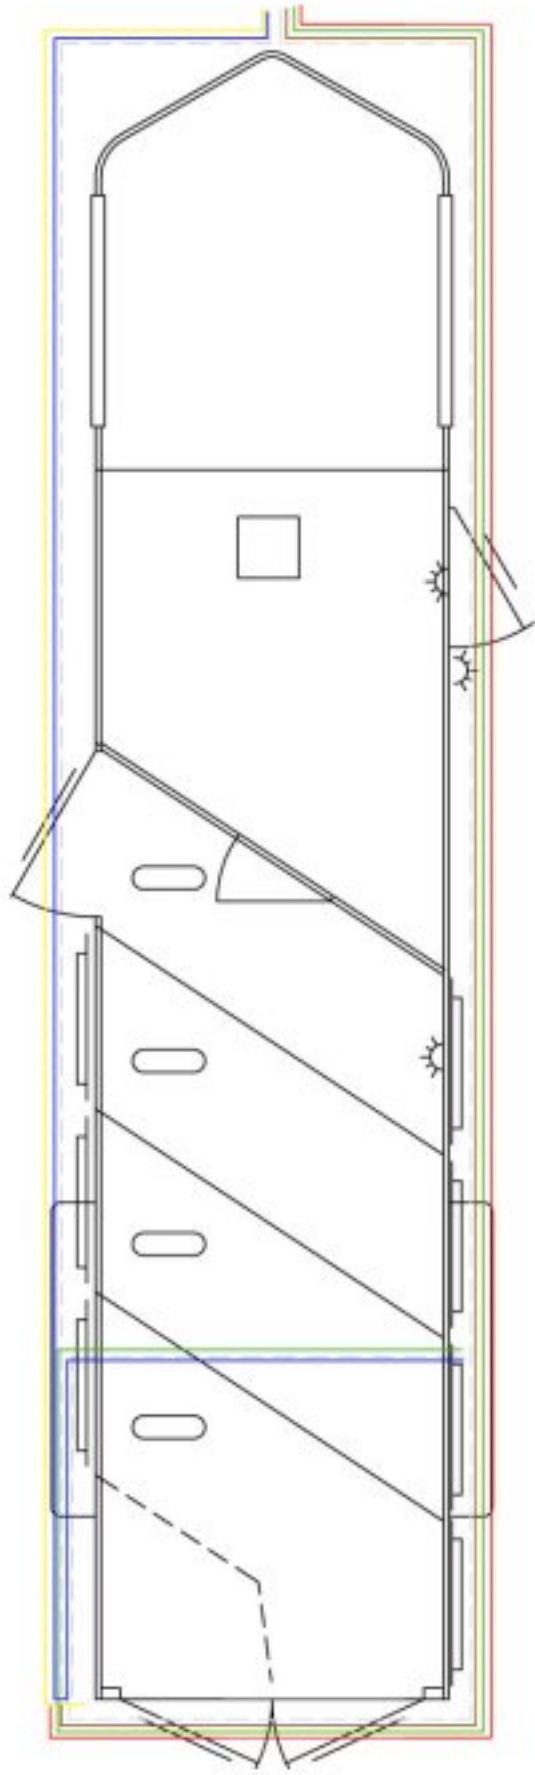

<u>Wiring Legend</u>	
Blue	Brakes
Brown	R Turn
White	Ground
Black	Auxiliary
Yellow	Open
Green	Clearance
Red	L Turn