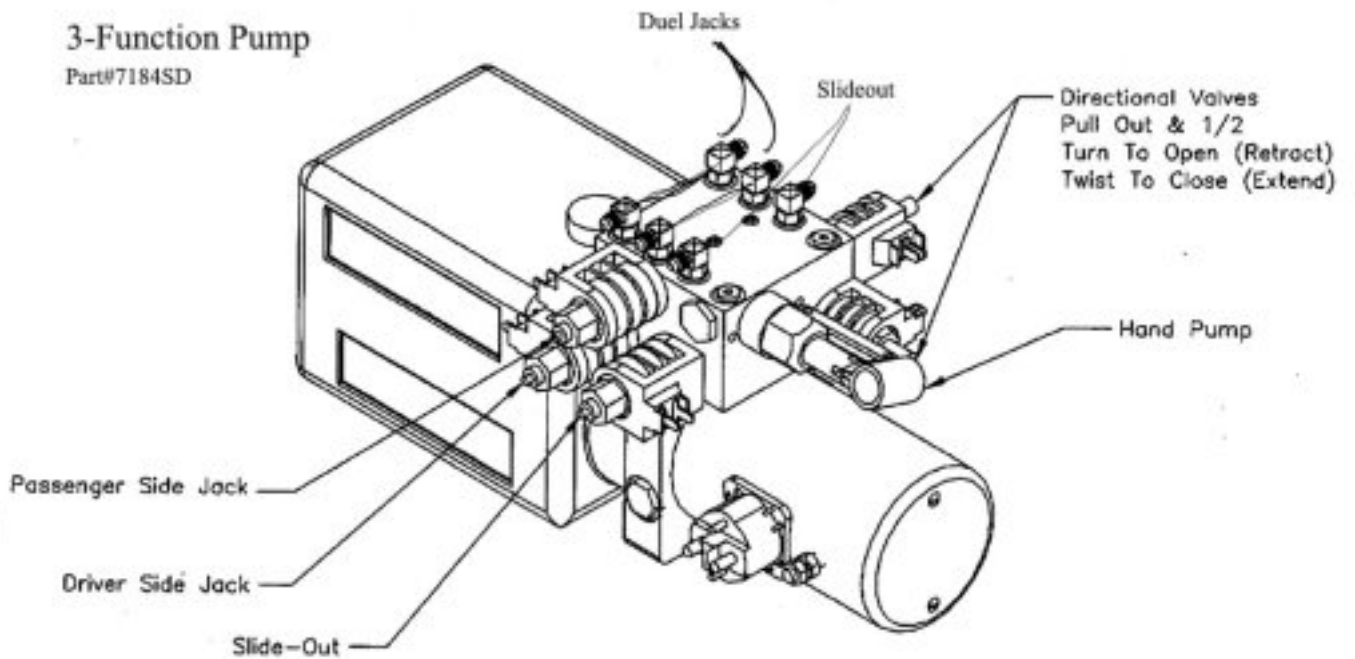

Turn Screw: Clockwise to Open (Man. Override) and
Counter Clockwise to Close

2-Function Pump

Part # 7129SD

Pump Assembly Dimensions
Length-22"
Width-11"
Height-9 1/4"

3-Function Pump

Part#7184SD

Turn Screw: Clockwise to Open (Man. Override) and
Counter Clockwise to Close