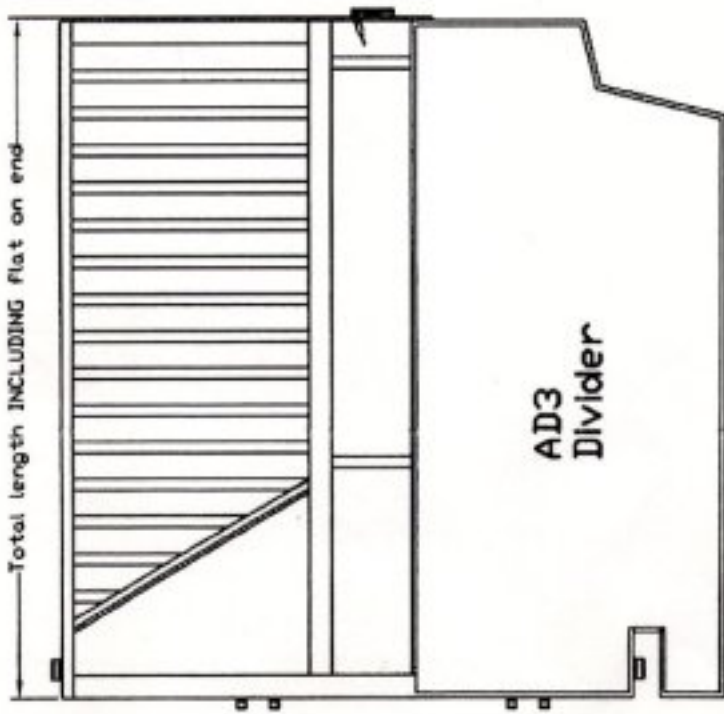

Typical Stud divider
or Lower partition