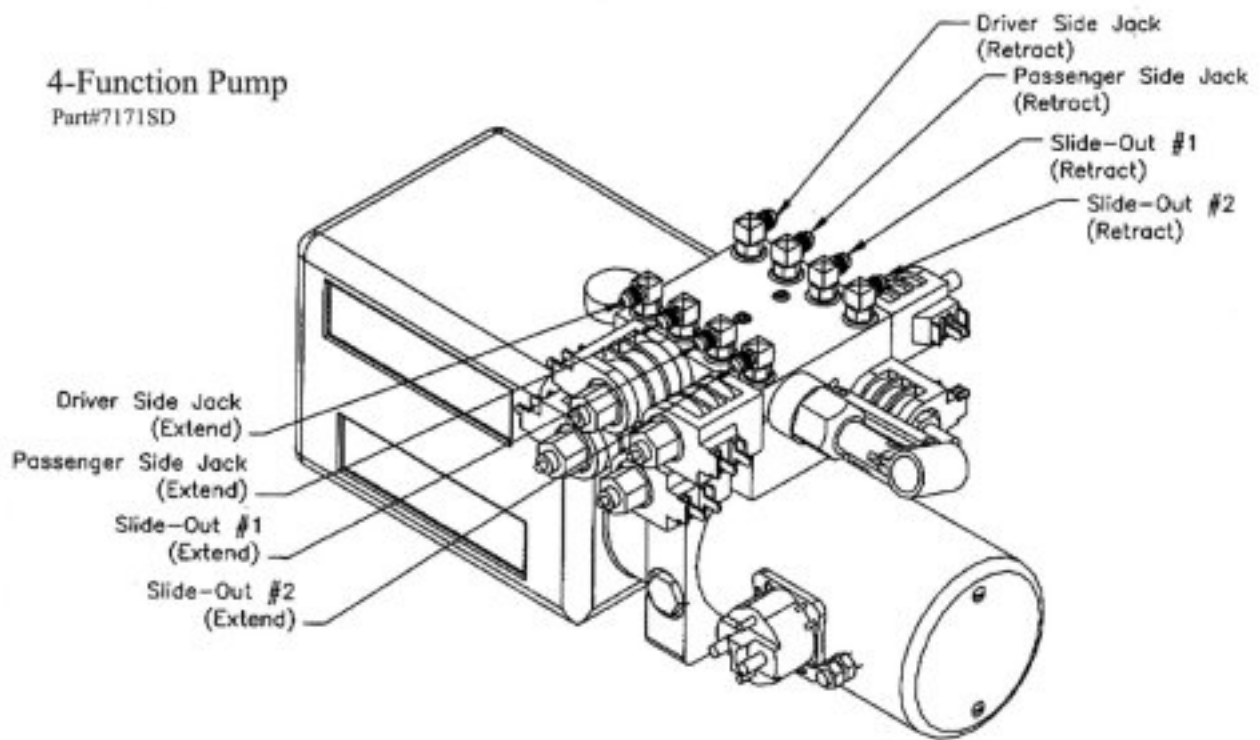

4-Function Pump

Part#7171SD