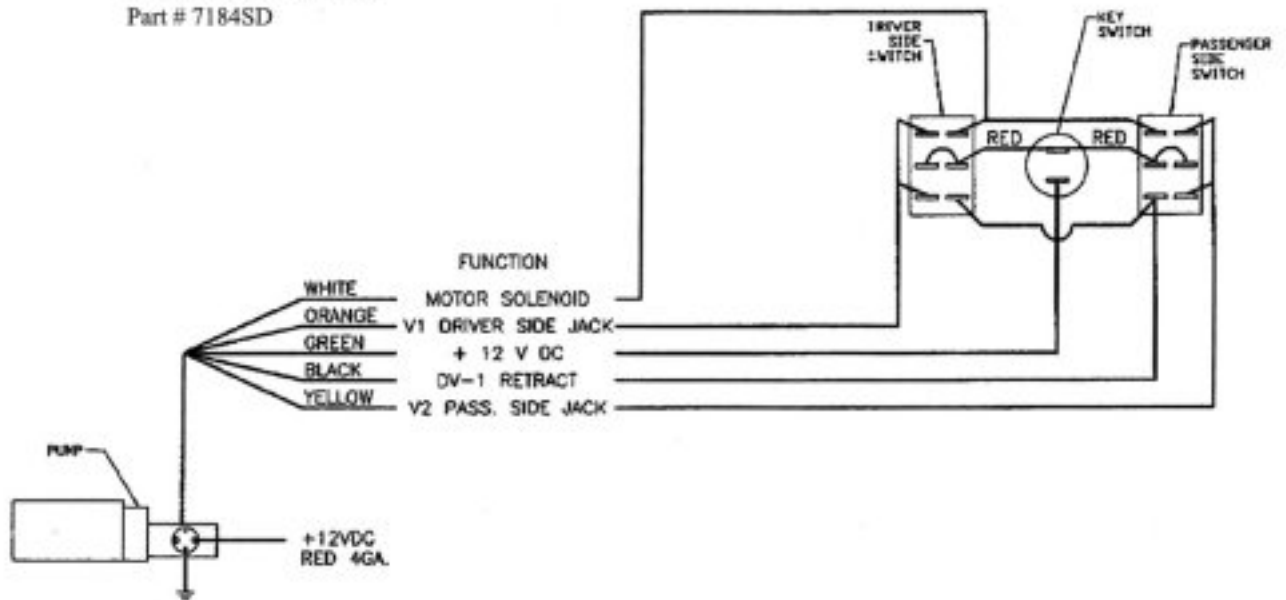

3-Function Pump

Part # 7184SD