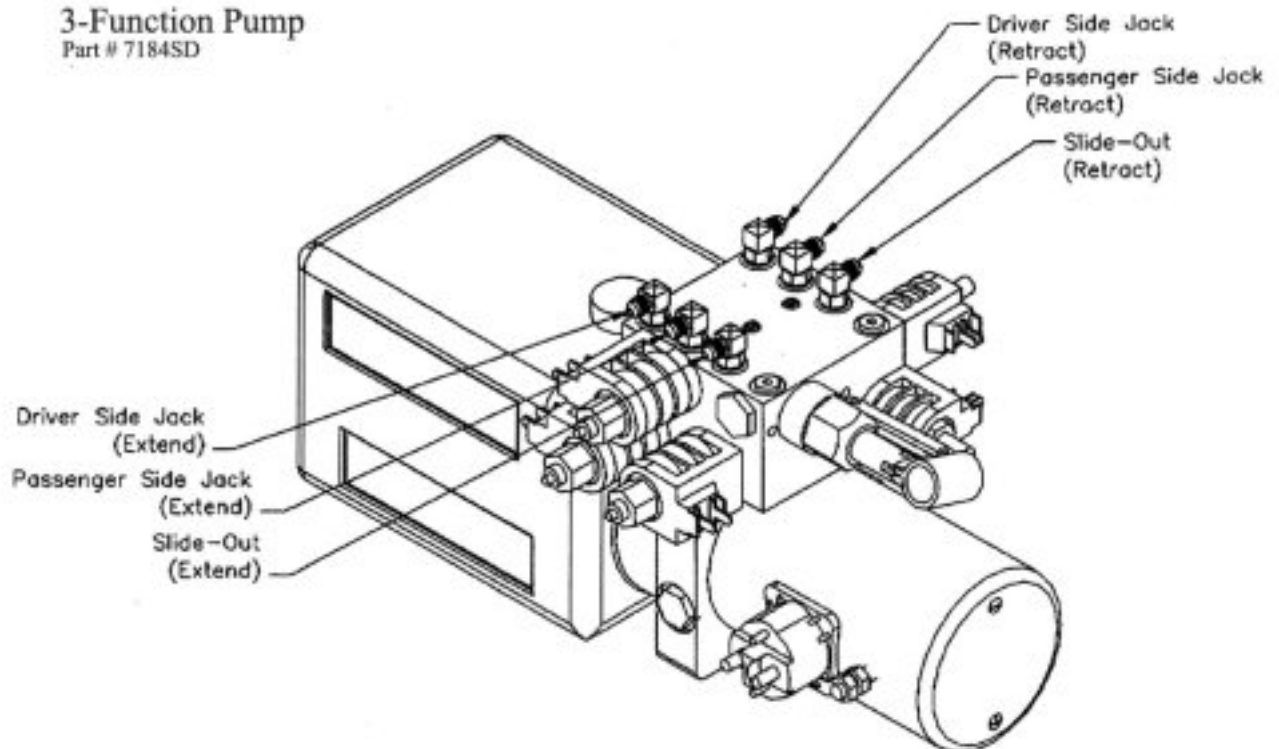

3-Function Pump

Part # 7184SD