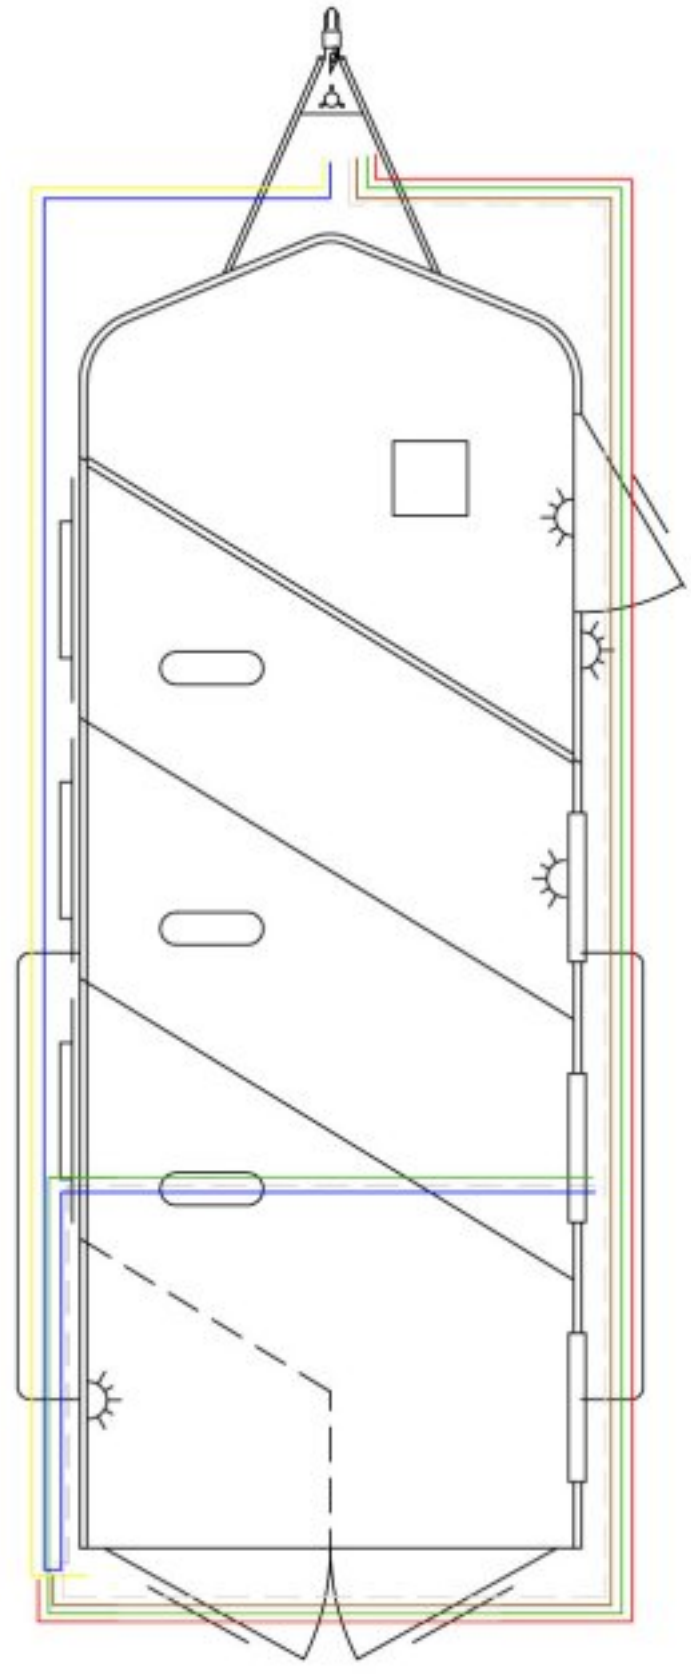

<u>Wiring Legend</u>	
<i>Blue</i>	<i>Brakes</i>
<i>Brown</i>	<i>R Turn</i>
<i>White</i>	<i>Ground</i>
<i>Black</i>	<i>Auxiliary</i>
<i>Yellow</i>	<i>Open</i>
<i>Green</i>	<i>Clearance</i>
<i>Red</i>	<i>L Turn</i>