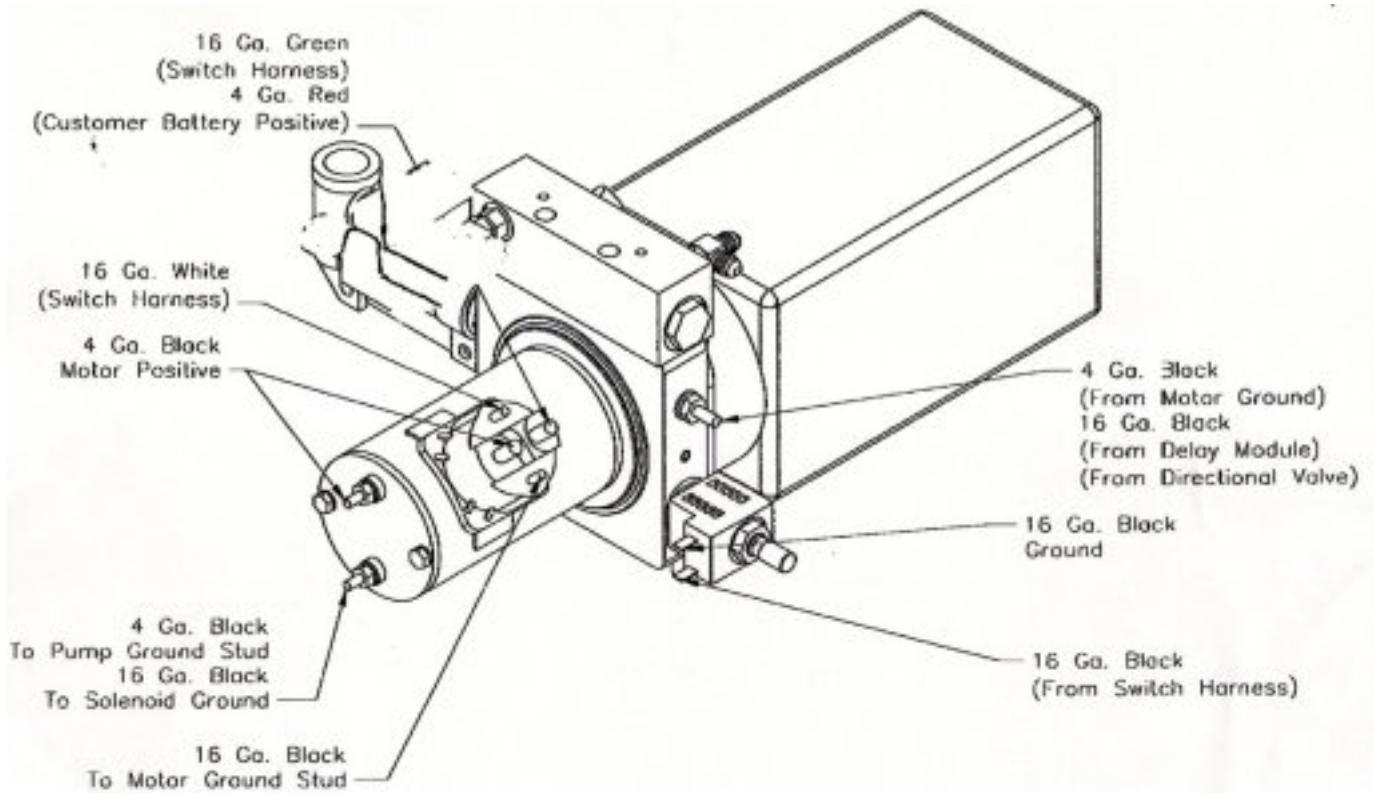

1-Function Pump