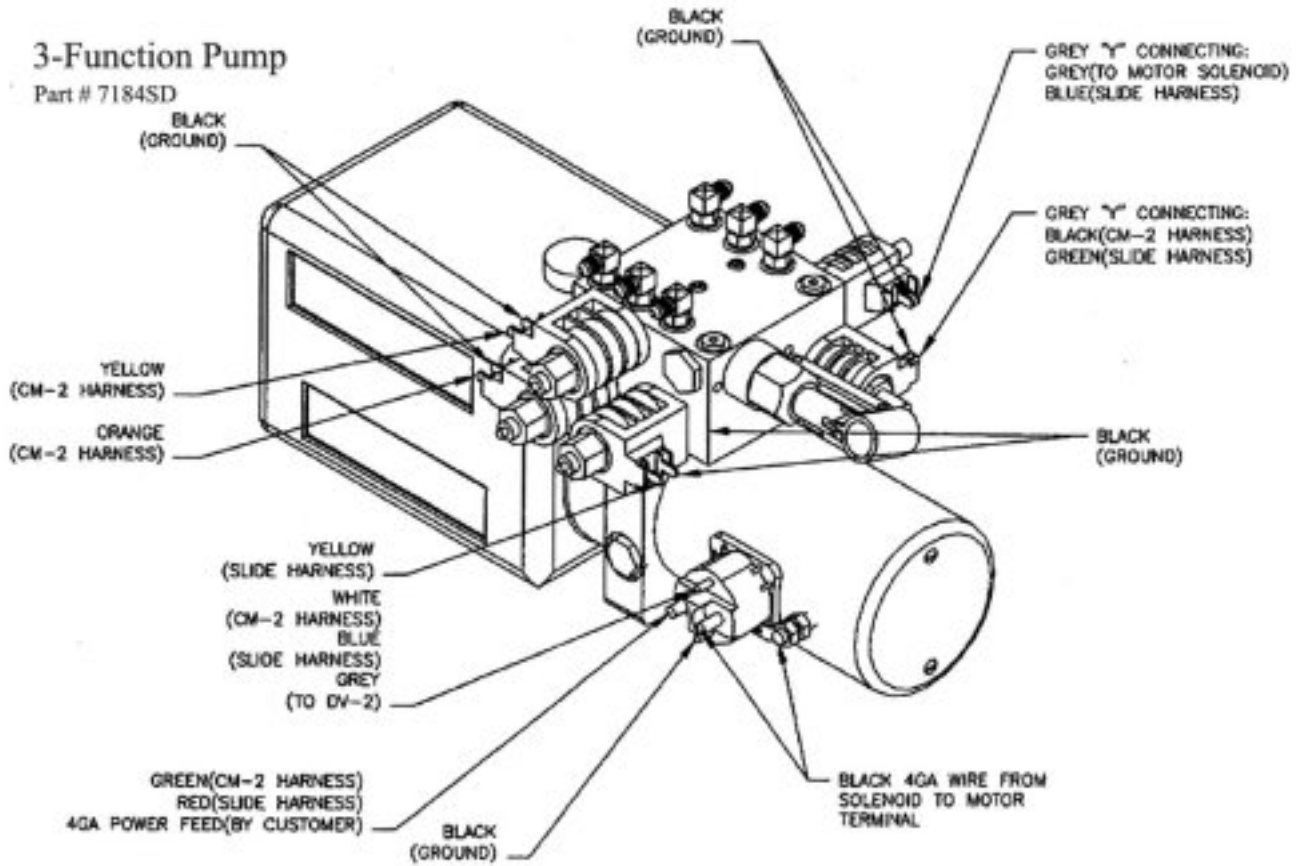

3-Function Pump

Part # 7184SD