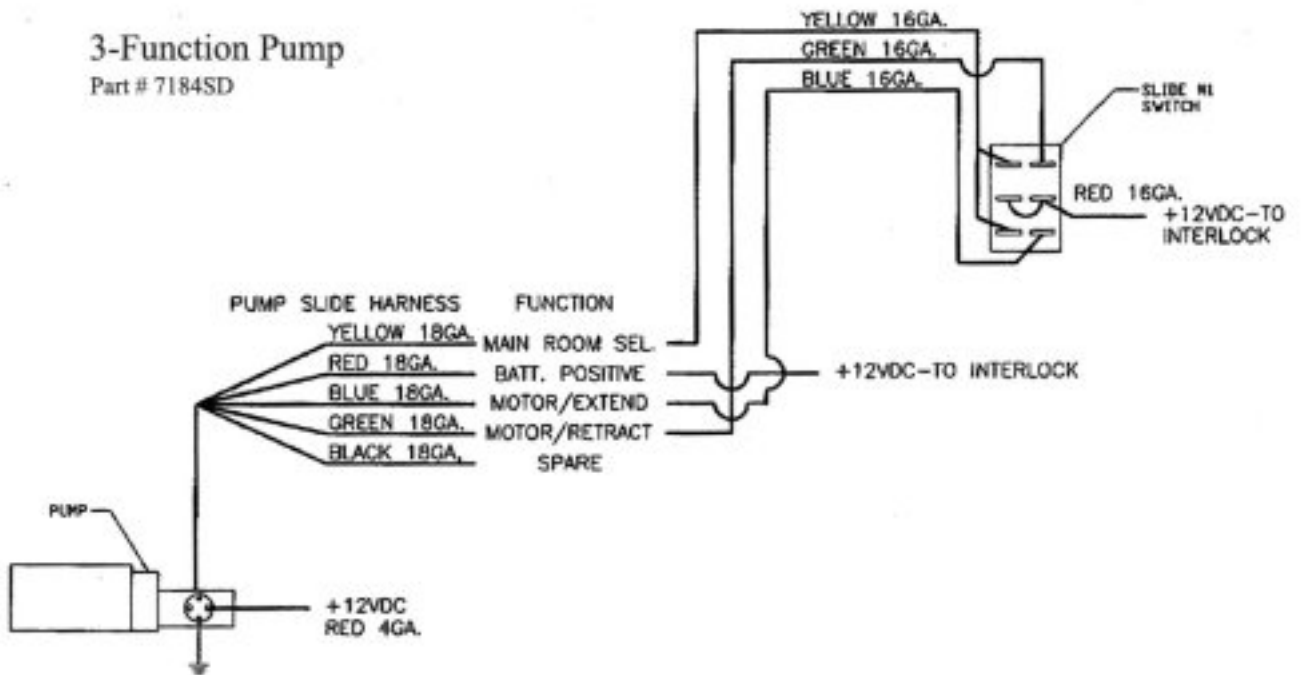

3-Function Pump

Part # 7184SD