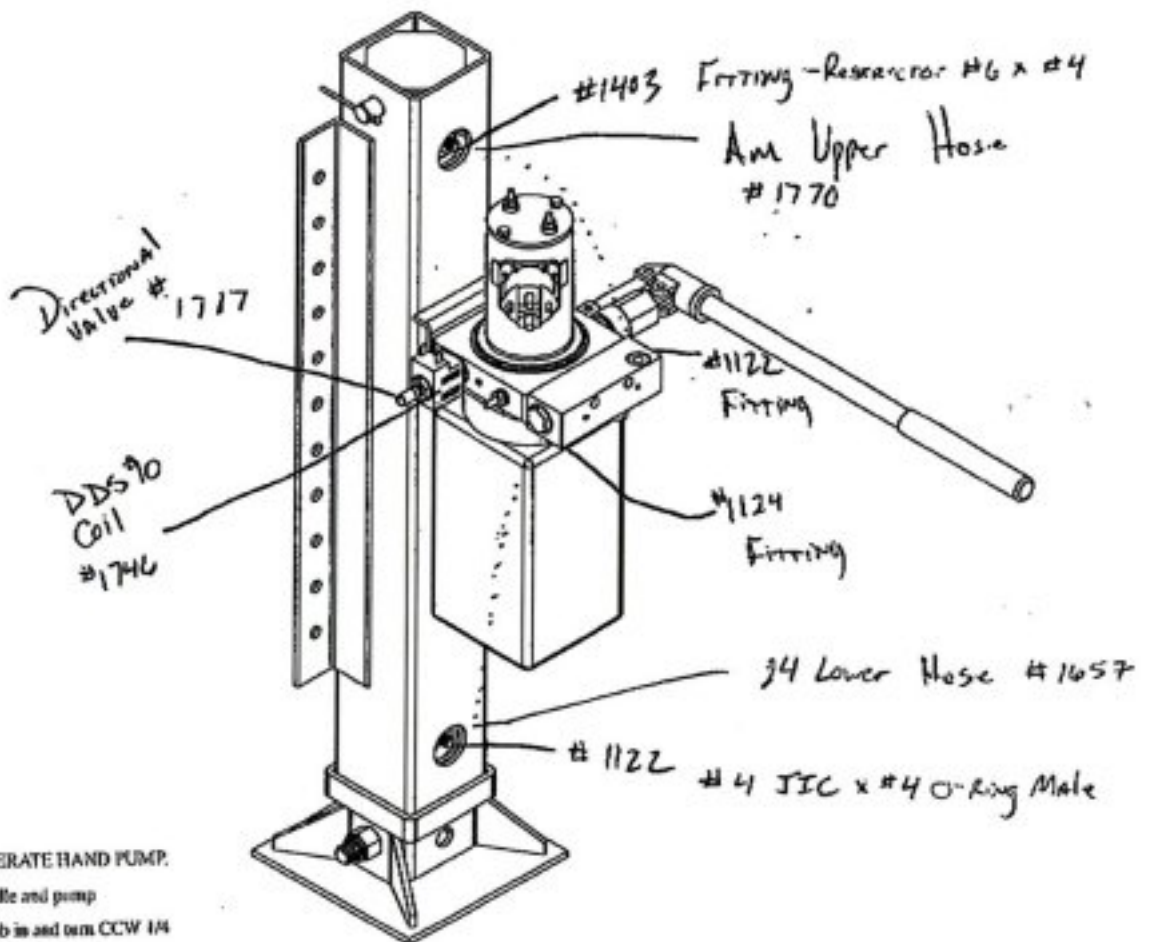

1-Function Pump

INSTRUCTIONS TO OPERATE HAND PUMP.
To Extend Leg - Insert handle and pump
To Retract Leg - Push knob in and turn CCW 1/4
turn, insert handle and pump