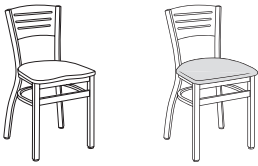

Description

① Model

Specifications

List Price Per Grade

Armless Stacker

162A Wood Seat
162C Uph. Seat
· upholstered seat models not recommended for stacking
· stacks five high

Dimensions	D	W	H
Overall	17	17	31½
Seat	15½	17	18½
Upholstery		Shipping	
COM Ydg	¾	Ctn Wt	21
COL Sq Ft	9	Cu Ft	9

Wood Seat	$469
COM	$482
A	$501
B	$520
COL/C	$555
D	$600
E	$642
F	$711
G	$784
H	$863
I	$984
J	$1,131
L1	$799
L2	$876

162A
wood seat

162C
uph. seat