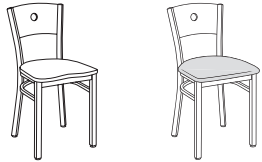

Armless

183A wood seat

183C uph. seat

183A Wood Seat
183C Uph. Seat

Dimensions	D	W	H
Overall	17	17	31 1/2
Seat	15 1/2	17	18 1/2
Upholstery		Shipping	
COM Ydg	3/4	Ctn Wt	21
COL Sq Ft	9	Cu Ft	9

Wood Seat	$469
COM	$482
A	$501
B	$520
COL/C	$555
D	$600
E	$642
F	$711
G	$784
H	$863
I	$984
J	$1,131
L1	$799
L2	$876

To Order, Specify:

1. 1 Model Number
2. 2 Wood Species - Beech (B)
3. 3 Wood Seat Finish/Color
4. 4 Metal Frame Color
5. 5 Fabric Selection - vendor, pattern and color
6. 6 Optional Clear Leg Protectors - add $25 list per chair for set of 4

Specifications

- Wood species - Beech.
- 18 gauge metal frame.
- Seat is upholstered with 1 1/2" polyurethane foam and synthetic sheet webbing for added comfort.
- Standard with 1 1/4" clear K-resin rocker glides.
- Legs 1 1/4" square tube.
- Stretcher rim and seat rim 3/4" square tube.

3 Wood Finish/Color Options:

Maple			
CAG	Aged Ash Coordinate	CGR	Graphite Coordinate
CAL	Ale Light Coordinate	HRV	Harvest
ALM	Ale Medium	CKC	Khaki Coordinate
AUB	Auburn	LGC	Legacy
BRL	Barley	MINC	Mineral Coordinate
CBE	Blonde Echo Coordinate	MCH	Mocha
CBO	Bourbon Light Coordinate	NTO	Night Owl
BBM	Bourbon Medium	CPI	Pinnacle Walnut Coordinate
CBZ	Brazilwood Coordinate	PRL	Praline
CBG	Brighton Light Coordinate	SAF	Saffron
BRM	Brighton Medium	SIE	Sienna
BUT	Butterscotch	CST	Studio Teak Coordinate
CIN	Cinnamon	TOF	Toffee
CNDC	Cinder Coordinate	TRF	Truffle
CLA	Classic	UMB	Umber
CLL	Collectors	VALC	Valley Coordinate
EAR	Earthy	VEN	Venetian
EGRC	Egret Coordinate	CWH	Walnut Heights Coordinate
ESP	Espresso	CWE	Weathered Ash Coordinate
FAWC	Fawn Coordinate		
FLX	Flax		

Color - Add $43 list per item

BKD	Backdrop	GRV	Greek Villa
BFX	Black Fox	GLF	Gulf Stream
BWH	Bright White	HTB	Heartthrob
CGP	Cargo Pants	NET	Network Gray
CHT	Chatroom	NWH	Nonchalant White
DSY	Daisy	PAR	Paradise
DRG	Daring	QXP	Quixotic Plum
DYN	Dynamo	RBZ	Relic Bronze
ENG	Enigma	SND	Sandbank
FRR	French Roast	STM	Storm
GBY	Georgian Bay	TRC	Tricorn Black

4 Metal Frame Tier/Color:

Tier 1:

MBK Matte Black

Tier 2: Add $48 list

ASL	Arctic Silver	PEW	Pewter
BWH	Bright White	SNK	Soft Nickel

Tier 3: Add $93 list

CAR	Carmine Red	SPB	Sapphire Blue
LGR	Leaf Green	TBL	Traffic Blue
PPB	Purple Violet	ZYL	Zinc Yellow
SIG	Signal Orange		

Tier 4: Add $140 list

BRD	Beige Red	SAL	Salmon Orange
COP	Copper Brown	SGR	Signal Green
HYL	Honey Yellow	SGY	Silk Grey
MTQ	Mint Turquoise	TQP	Turquoise Pastel
OGR	Olive Green	TRD	Traffic Red
QZG	Quartz Grey	MHB	Mahogany Brown

1. 5 Visit www.jsifurniture.com/finishes-and-materials/textiles for our textiles program. See selection of standard and graded in manufacturers and patterns.