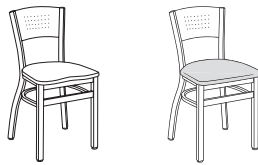

Armless Stacker

172A wood seat

172C uph. seat

1. **172A Wood Seat**
   172C Uph. Seat
   • upholstered seat models not recommended for stacking
   • stacks five high

Dimensions	D	W	H
Overall	17	17	31 1/2
Seat	15 1/2	17	18 1/2
Upholstery		Shipping	
COM Ydg	3/4	Ctn Wt	21
COL Sq Ft	9	Cu Ft	9

Wood Seat	$469
COM	$482
A	$501
B	$520
COL/C	$555
D	$600
E	$642
F	$711
G	$784
H	$863
I	$984
J	$1,131
L1	$799
L2	$876