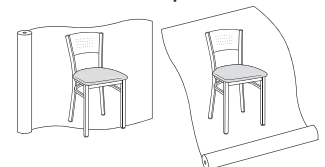

Application of fabric:

Railroaded   Up the Roll

All COM orders will ship at standard lead time from receipt of COM except for orders requiring special custom matched finishes.