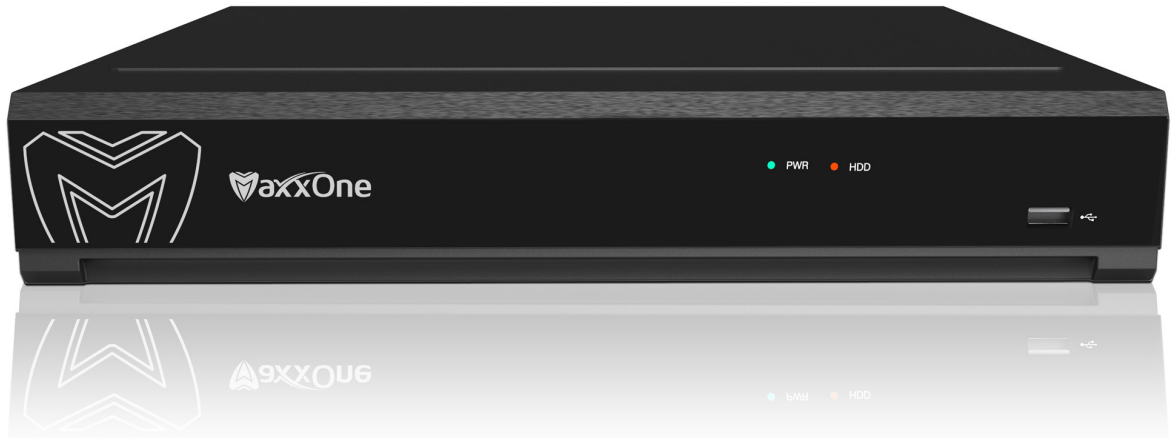

HAWK D7500 SERIES 1080N H.264 DVR

ONVIF ♦ ALL-IN-ONE ♦ 1080N RECORDING

FEATURES

- Standalone digital video recorder with H.264 recording compression technology
- Supports up to 1080n (960 x 1080), 720p or 960H resolution or live view up to HD1080p
- Supports additional IP cameras up to 2MP(1080p) via network connection
- Built-in motion detection option to trigger recording only when there is activity on-screen
- Easy 3-step QR code network setup means very easy network configuration
- available for iOS and Android
- Free app allows remote monitoring on your smartphone and tablets
- Full HD 1080p display output to TV and Monitor
- Control remotely wherever you are from PC, MAC, or mobile devices
- Live view, playback, and event alarm settings to capture all important information
- Simultaneous playback and smart search on all channels

HAWK D8300 SERIES 3MP H.264 DVR

ONVIF ♦ ALL-IN-ONE ♦ 3MP/1080P RECORDING

FEATURES

- Standalone digital video recorder with H.264 recording compression technology
- Up to 3MP, beyond HD recording quality
- Supports up to 3MP TVI/AHD/CVI, or 960H CVBS cameras via BNC
- Supports additional IP cameras up to 8MP via network connection
- Built-in motion detection option to trigger recording only when there is activity on-screen
- Easy 3-step QR code network setup means very easy network configuration
- available for iOS and Android
- Free app allows remote monitoring on your smartphone and tablets
- Full HD 1080p display output to TV and Monitor
- Control remotely wherever you are from PC, MAC, or mobile devices
- Live view, playback, and event alarm settings to capture all important information
- Simultaneous playback and smart search on all channels