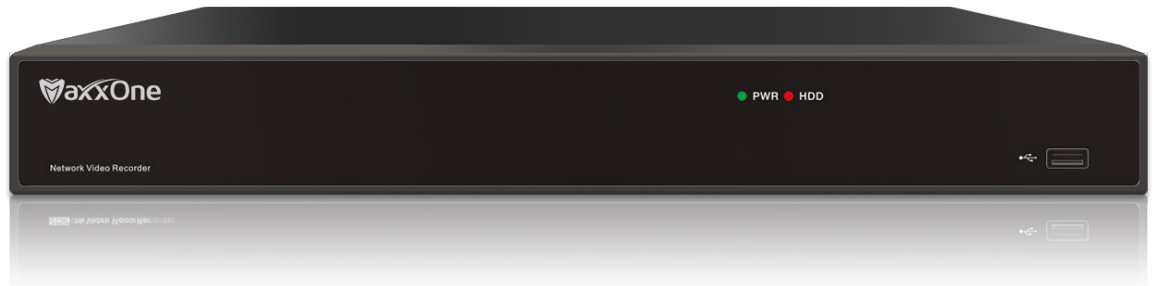

FALCON 4/8CH 4K 1 SATA NVR

ONVIF ♦ POE ♦ 8MP RECORDING ♦ H.265

FEATURES

- 4K(8MP) UltraHD recording quality
- Supports up to 6TB SATA Drive
- QR network setup for mobile devices
- Motion detection option
- Free app allows remote monitoring on your smartphone and tablets
- Easy to use, intuitive user interface
- H.265/H.264 encoding
- Power over Ethernet on all channels
- Sensor & Alarm inputs/output
- Cloud Support
- Worldwide control wherever you are via the internet
- PC and Mac viewing software included
- Privacy Masking
- Event Alarms with Email Alerts (video loss, motion, I/O status, HDD status)
- Smart Search
- Scheduled Recording
- Remote Access
- Auto-Overwrite
- Multiple Users

FALCON 16/32CH 4K 4 SATA NVR

ONVIF ♦ POE ♦ 8MP RECORDING ♦ H.265

FEATURES

- 4K(8MP) UltraHD recording quality
- Supports 1ch HDMI, 1ch VGA, HDMI at up to 4K(3840x2160) resolution
- Supports H.265/H.264 video formats
- 4 SATA HDD up to 24TB
- P2P, UPnP, NTP, DHCP, PPPoE protocols
- Third-party IP cameras supported with ONVIF conformance
- Plug & Play with up to 16 independent PoE network interfaces
- Two-Way Audio
- Accurate retrieval, instant playback
- Free app allows remote monitoring on your smartphone and tablets
- Includes monitoring software and selection of useful tools for PC
- Easy to use, intuitive user interface
- Pan, Tilt, Zoom control
- Privacy Masking
- Event Alarms with Email Alerts (video loss, motion, I/O status, HDD status)
- Smart Search
- Scheduled Recording
- Remote Access
- Auto-Overwrite
- Multiple Users