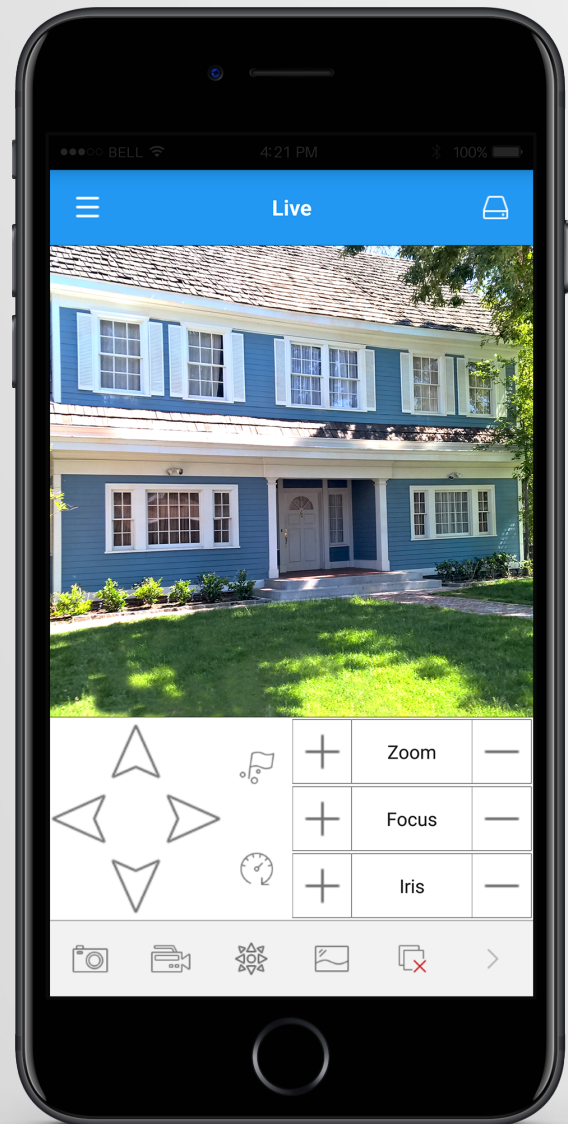

CONTROL AND VIEW FROM ANYWHERE

MaxxOne
CCTV VIEWER