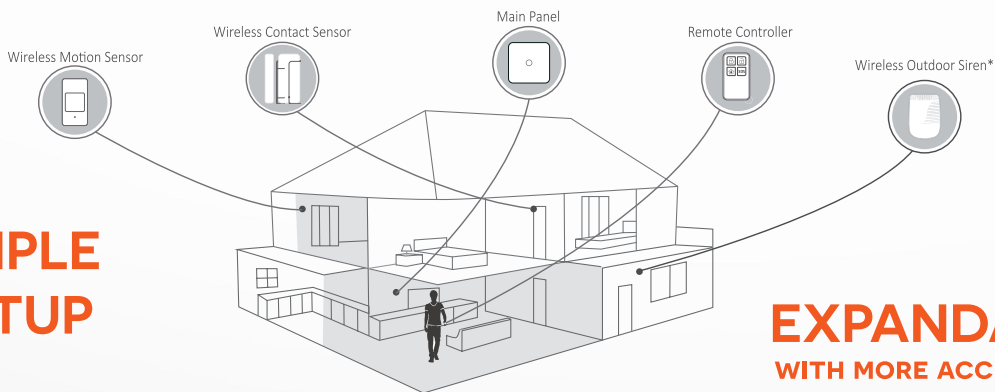

Visit www.maxxone.com/warranty for more information.

TOTAL COVERAGE

**SIMPLE
SETUP**

**EXPANDABLE
WITH MORE ACCESSORIES**

KITE SMART ALARM SYSTEM

M1A-C1020F

1080P 10M IR MINI DOME CAMERA

COMPACT ♦ HD ♦ DAY/NIGHT