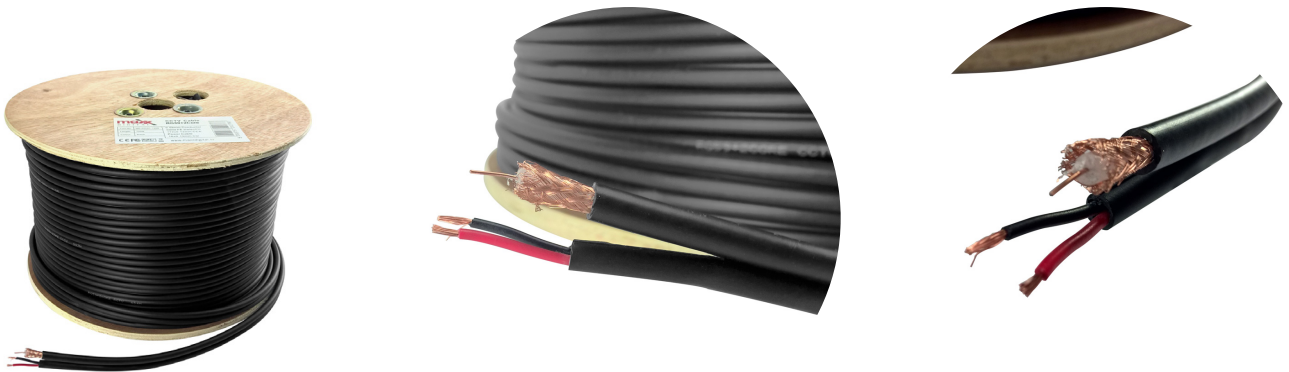

CABLE

RG59 AND 2-CORE POWER CABLE

RG59 and 2-core power cable is designed to send both video and power down one cable. The power cables can be easily separated and are colour coded red 12V and black 0V.

PRODUCT CODE	DESCRIPTION	LENGTH	COLOUR	BARCODE
M1C-RG2CA-100B	Eco RG59+2Core CCA	100m	Black	5055757217411
M1C-RG2C-100B	RG59(CCA)+2Core(CU)	100m	Black	5055757202783
M1C-P2C-100B	2 Core Power (CU)	100m	Black	5055757227700