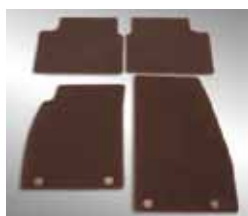

Front and Rear Molded Carpet

2014-2016 LaCrosse

These Front and Rear Molded Carpet Floor Mats provide a factory fit with a quality carpeted upper surface. (Part #19301573 – Cocoa)