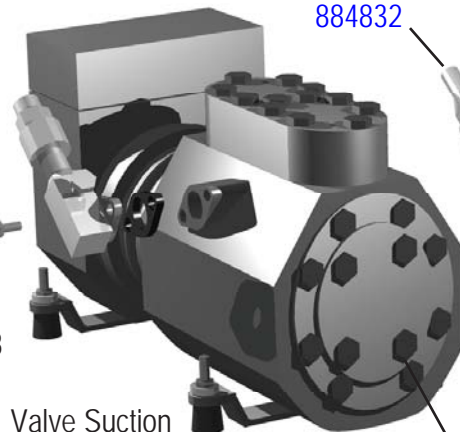

Overload

Shroud, Condenser
 Coil 801508

Coil, Condenser
 800605 Before 4/22/05
 800609 After 4/22/05

Power Packs
 802255 Before 4/22/05
 842442 Between 4/22/05 - 3/10/08
 915493 After 3/9/08

Capacitor, Run
 802164 Before 4/22/05
 842496 After 4/22/05
 921376 After 3/9/08

Valve Discharge
 884832

Relay
 802257 Before 4/22/05
 842497 After 4/22/05
 921374 After 3/9/08

Capillary Tube
 851134 Before 10/00
 851114 Between 10/00 - 3/9/08
 851187 After 3/9/08

Valve Suction
 884833