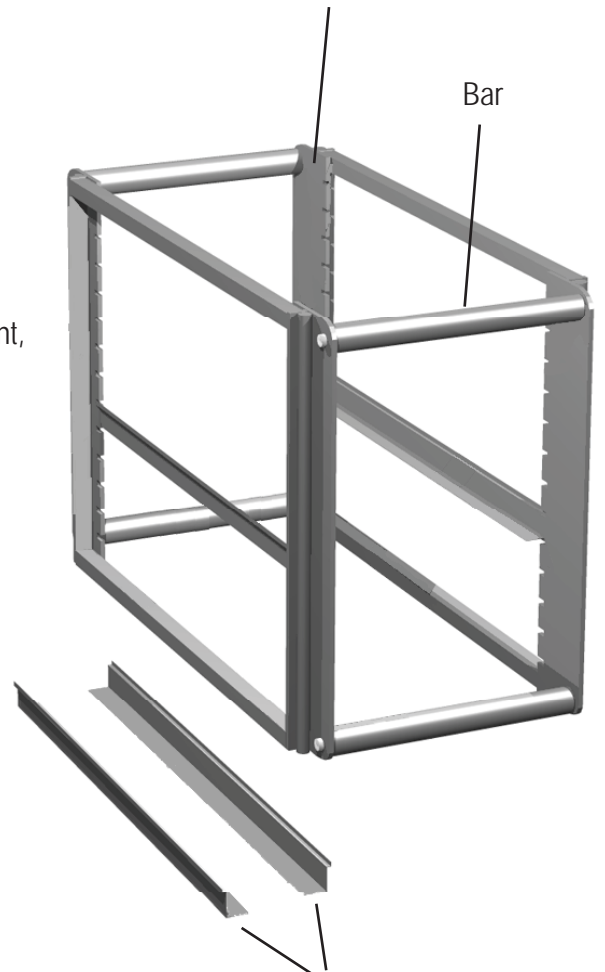

Lighting Parts

Lampholders

Lampholder
801266

Switches

3 Prong
801912

Lamps

Lamp Bulb
801112 115v 25T 10

Shelf Parts

Shelf Standard, Back, Center, White 871807
Backguard Kit 872930
Bracket, Shelf Standard 878684
Shelf Standard 874750

Shelf
874087 After 1997
871781 Before 1997

Bun Tray Rack
871729 Full Door
871728 Half Door

Clip, Shelf
831600

Bracket, Shelf Standard
830185

Shelf Standard, Front, Center, White
871803

Bar

Slide, Bun Tray
871754 Standard

Sign & Sign Frame Parts

Rainshield

- 871542 Both Doors Hinged Left
- 871543 Both Doors Hinged Right
- 894211 One Door Hinged Right,
One Door Hinged Left