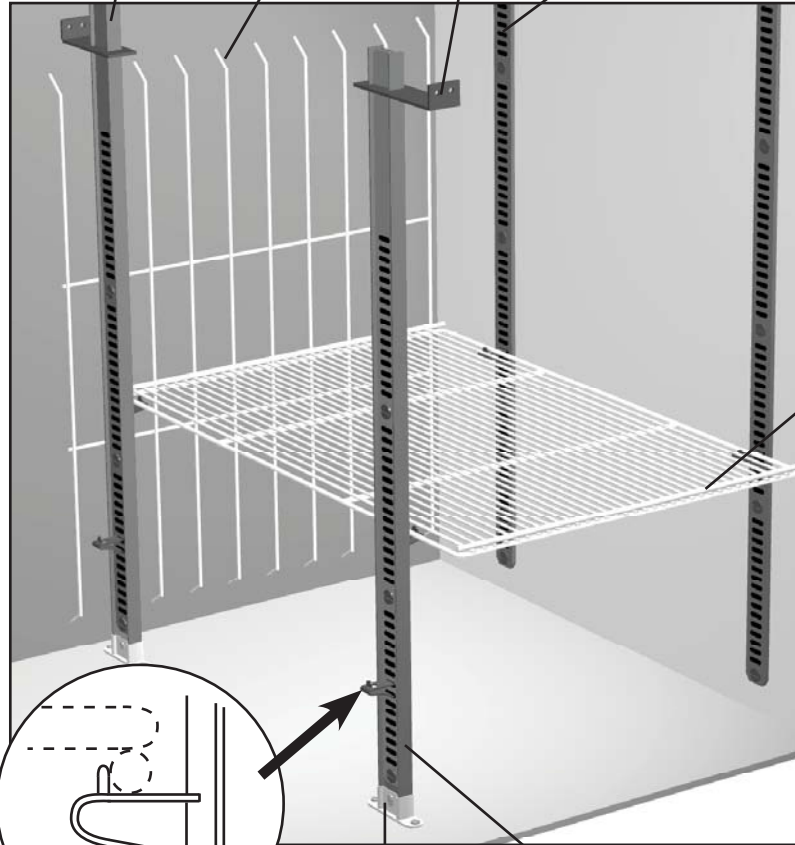

Lighting Parts

Lampholders

Lampholder
801266

Switches

3 Prong
801912

Lamps

Lamp Bulb
801112 115v 25T 10

Shelf Parts

Shelf Standard, Back, Center, White 871807
Backguard Kit 872930
Bracket, Shelf Standard 878684
Shelf Standard 874750

Shelf
874087 After 1997
871781 Before 1997

Bun Tray Rack
871729 Full Door
871728 Half Door

Clip, Shelf
831600

Bracket, Shelf Standard
830185

Shelf Standard, Front, Center, White
871803

Bar

Slide, Bun Tray
871754 Standard

Sign & Sign Frame Parts

Rainshield

- 871542 Both Doors Hinged Left
- 871543 Both Doors Hinged Right
- 894211 One Door Hinged Right,
One Door Hinged Left