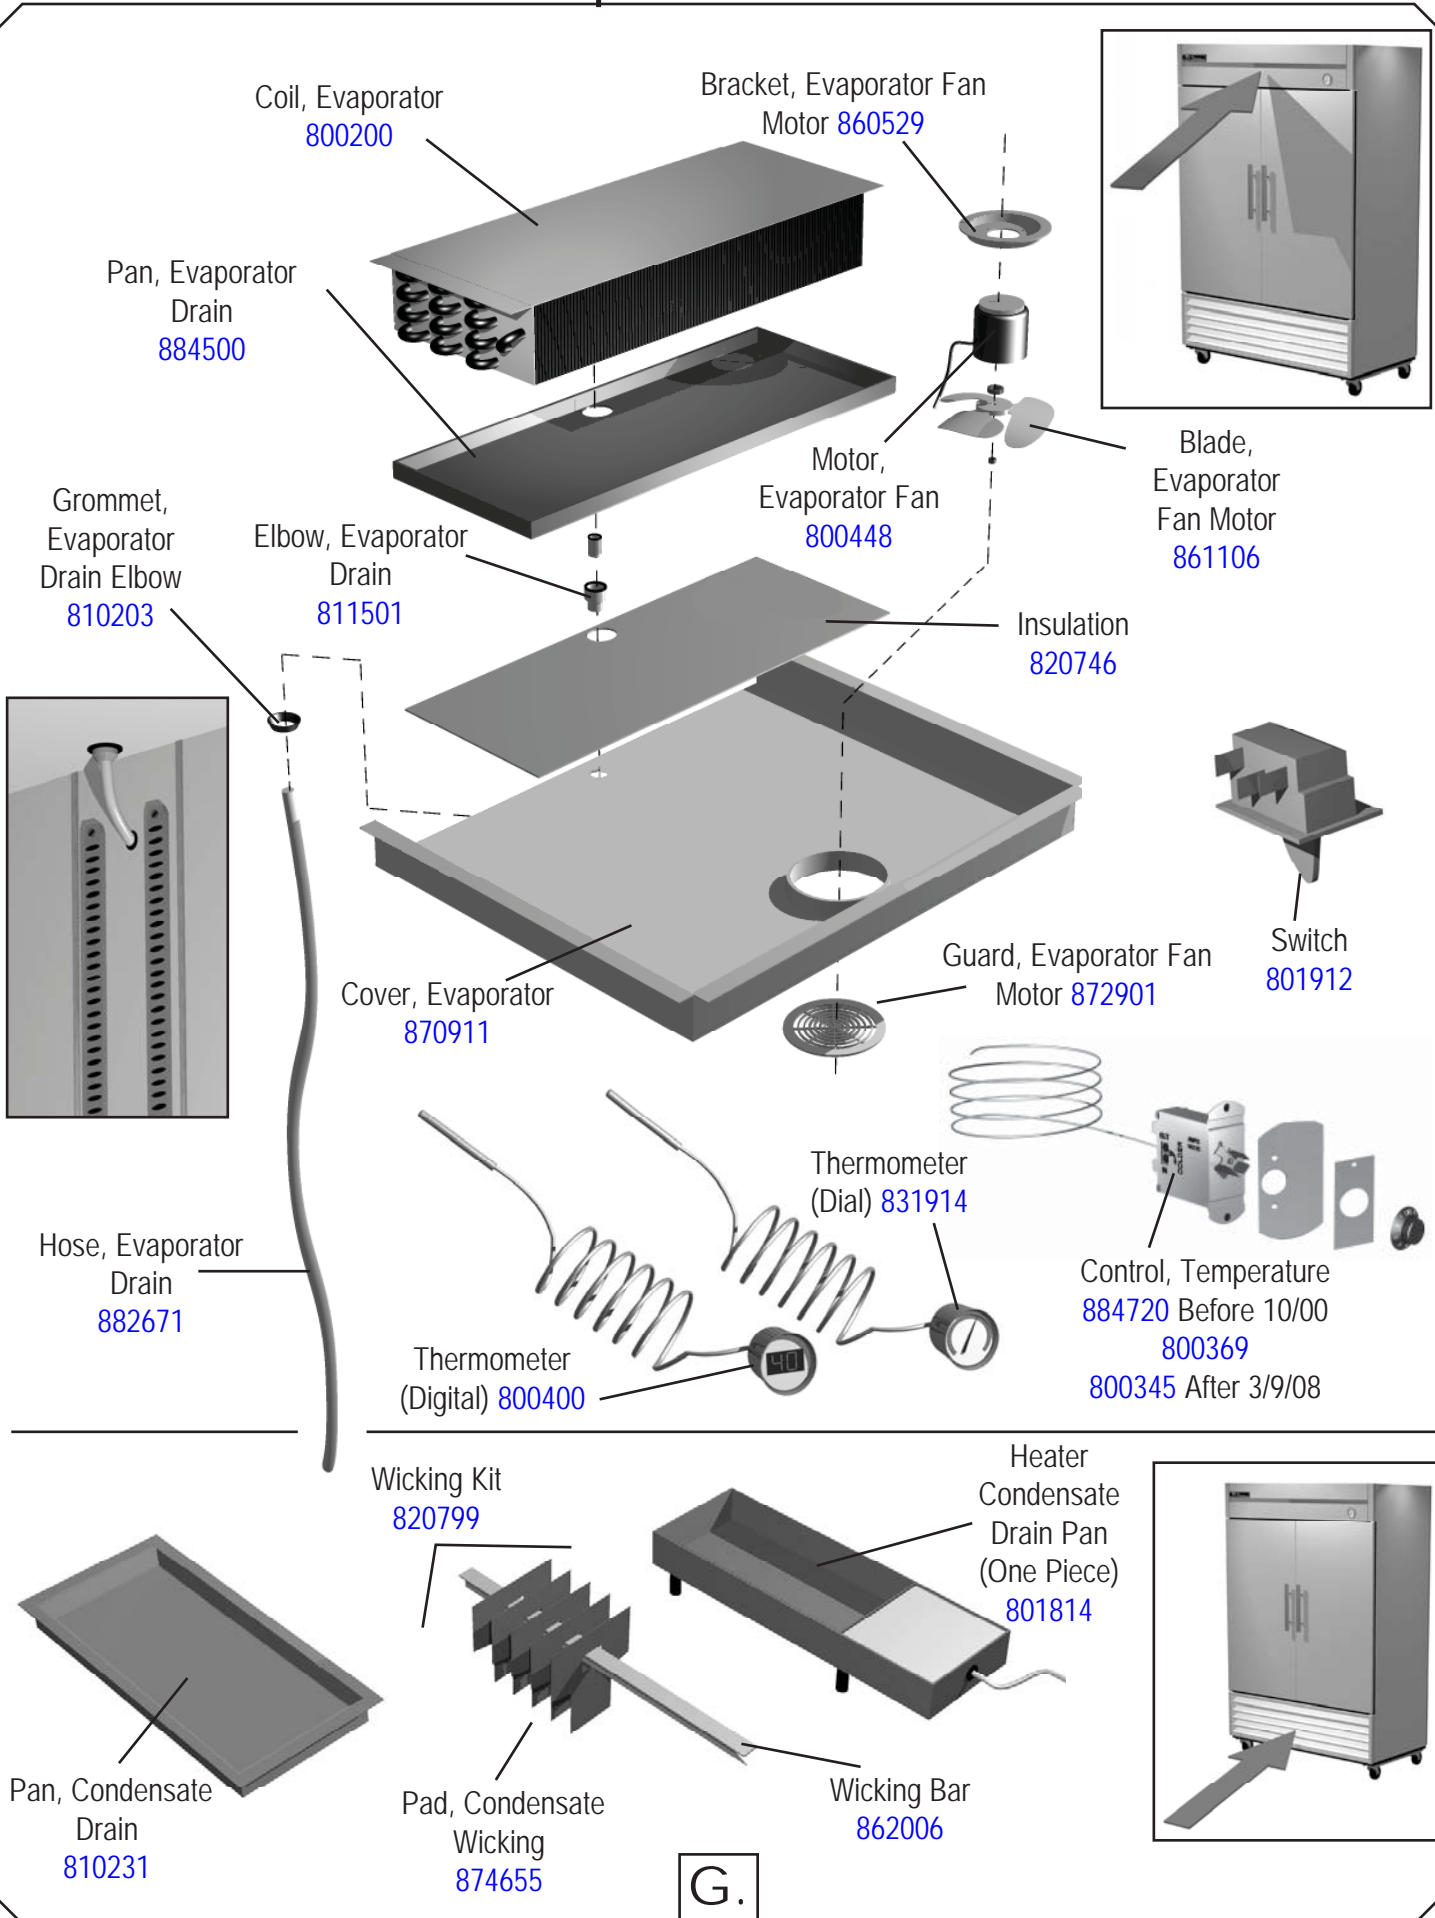

Door with Standard Handle
 870658 Left Hinged
 870657 Right Hinged

Door Locks

Keys Only
831306

Door Lock -
Includes Keys
831305

Evaporator Parts

Grill Parts

Grill Assembly, Stainless
871662

Grill Mounting Kit
871688

Lighting Parts

Lampholders

Lampholder
801266

Switches

3 Prong
801912

Lamps

Lamp Bulb
801112 115v 25T 10

Shelf Parts