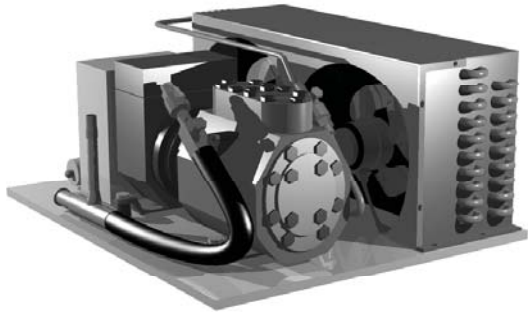

Compressors

T-Series Freezer (3/4 H.P. & up)

Condensing Unit
883076 Before 3/9/08
922760 After 3/9/08