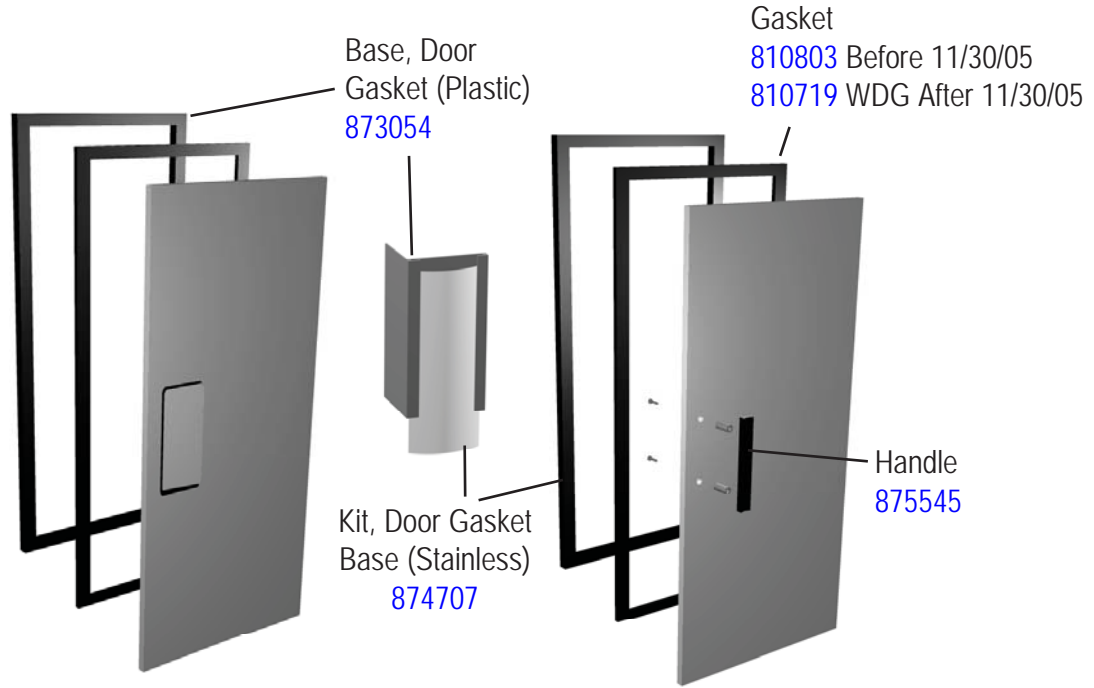

Kit, Door Hinge
Bottom
870866

Bushing
832110

Bearing
832109

Washer
830630

Bracket
Not available separate.
Must order kit.

D.

Door Parts

Door with Recessed Handle
 884837 Left Hinged, WDG, After 11/30/05
 874352 Left hinged, Before 11/30/05
 884838 Right Hinged, WDG, After 11/30/05
 874351 Right Hinged, Before 11/30/05

Door with Standard Handle
 870658 Left Hinged
 870657 Right Hinged

Door Locks

Keys Only
831306

Door Lock -
Includes Keys
831305

Evaporator Parts

Grill Parts

Grill Assembly, Stainless
871662

Grill Mounting Kit
871688