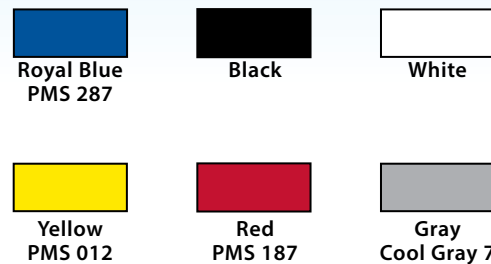

6ft. Throw

6ft. Fitted

8ft. Fitted

8ft. Throw

8ft. Fitted

8ft. Throw

Fabric Colors

Imprint Colors