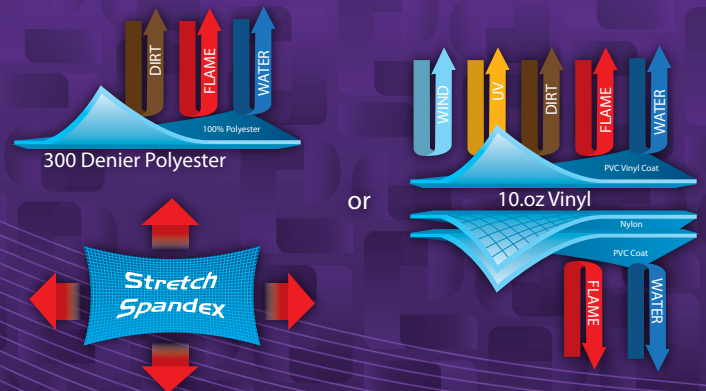

Silk Screen Process

Full Digital Process