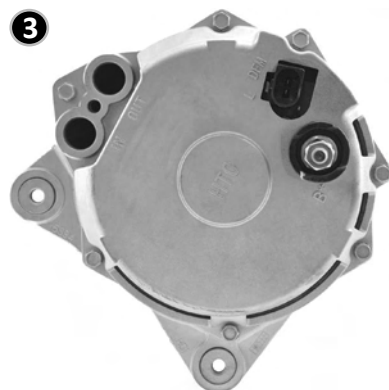

L/C - Liquid Cooled Alternator ③

Some late model alternators are designed to be liquid cooled. Most liquid cooled alternators can be identified by the existence of liquid input and output orifices on the rear of the alternator. Some, however, have no orifices and mount inside the engine block where only the front of the alternator and the drive pulley are visible on the vehicle. ④

Single Mounting Ear Alternator ①

A single mounting ear alternator uses one large mounting ear. The mounting ear is usually more than 1" thick and not threaded.

Dual Mounting Ear Alternator ②

Dual mounting ear alternators use two mounting ears. These are usually less than 1" thick and can be threaded or non-threaded.