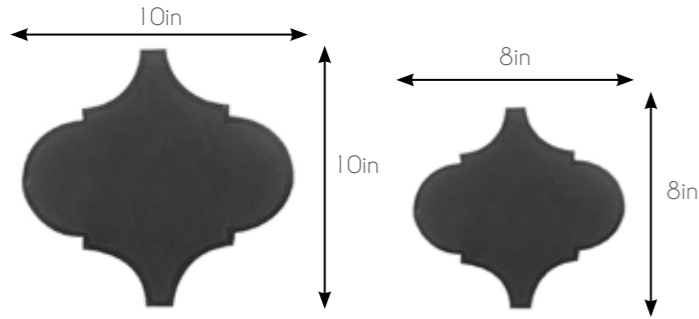

Hexagonal Tile

VLT "Crow's Feet" Pattern - Villa Lagoon Tile Exclusive

Rectangle Tile

*Nominal Sizes Shown

Troika Tile

Diamond-Hex Tile

Arabesque Tile

Fishscale Tile