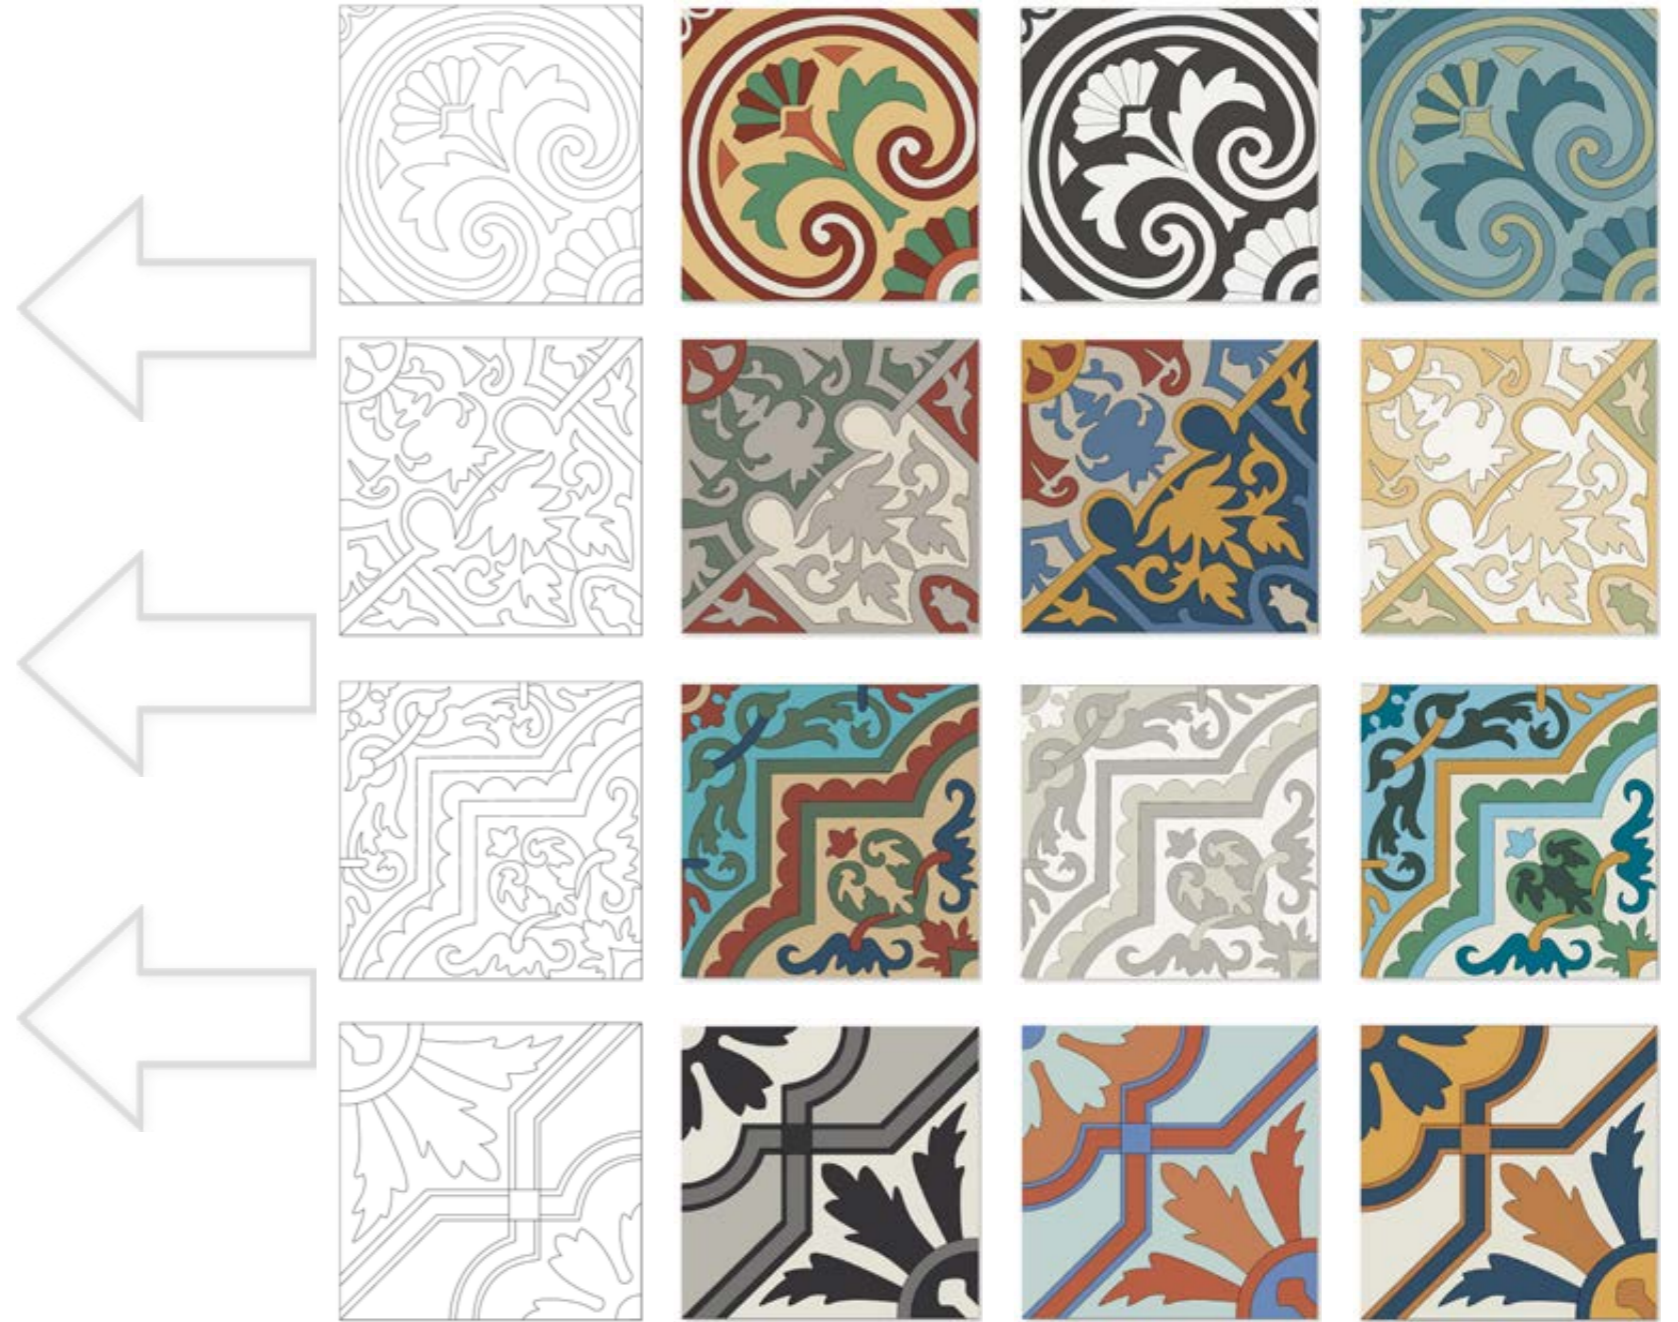

Keep an eye out for Villa Lagoon Tile's Exclusive Patterns!

80+ Colors

Imagine the Possibilities

The Classic Look

Cement tile has a long tradition that is still going strong. Some of these classic patterns go back thousands of years to clay and mosaic mediums. Many of our contemporary patterns also continue the traditional styles, for a timeless look.