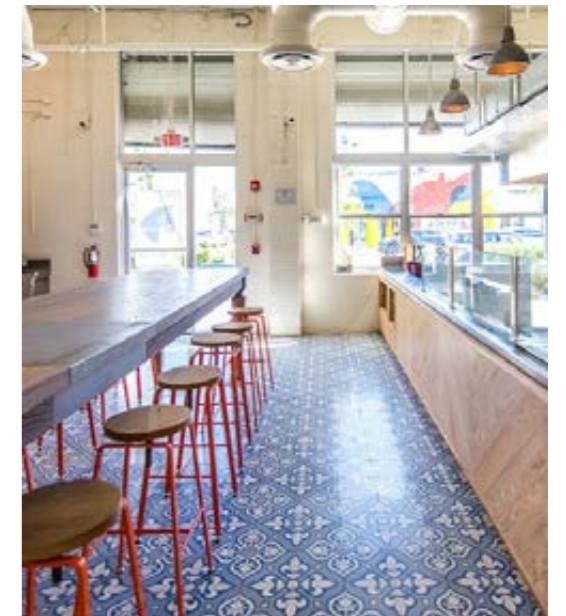

Valencia 

Silas

Xavier

Yuma

The Classic Look

The Classic Look

P-14-Top: "Piedmont" Cafe Backsplash, Bottom Left: "Star Lattice" Bathroom, Rosalita, Harbour Island, Bahamas. Bottom Right: "Charlotte" Bathroom, Rosalita, Harbour Island, Bahamas. P-15 Top Left: "Tulips" Barber of Hells Bottom, Washington, DC. Bottom Left: "Adams" Porch. Top Right: "Talia Azure". Bottom Right: "Lancelot Blue" Coyo Taco, Miami, FL.