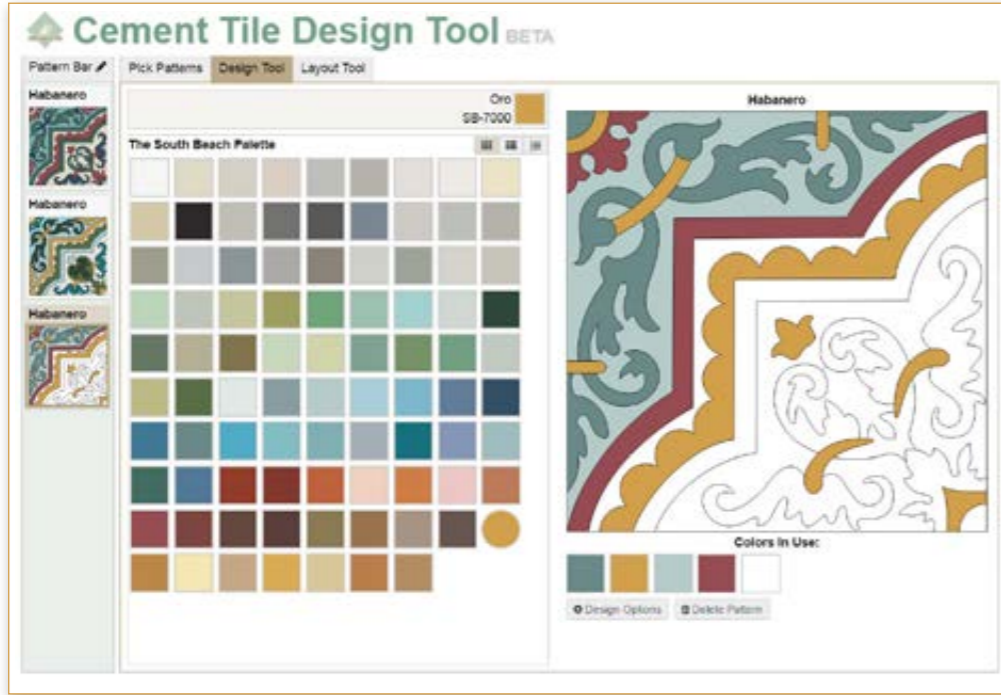

80+ Colors

Imagine the Possibilities