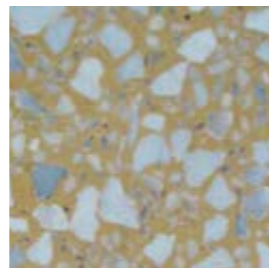

Terrazzo Cement Tile

The terrazzo effect can be applied to all or part of any pattern to create your desired effect.

**Inquire at any time about other mineral options.

1-2mm

5-6mm

8-10mm

Augustus

Aztec Sun A