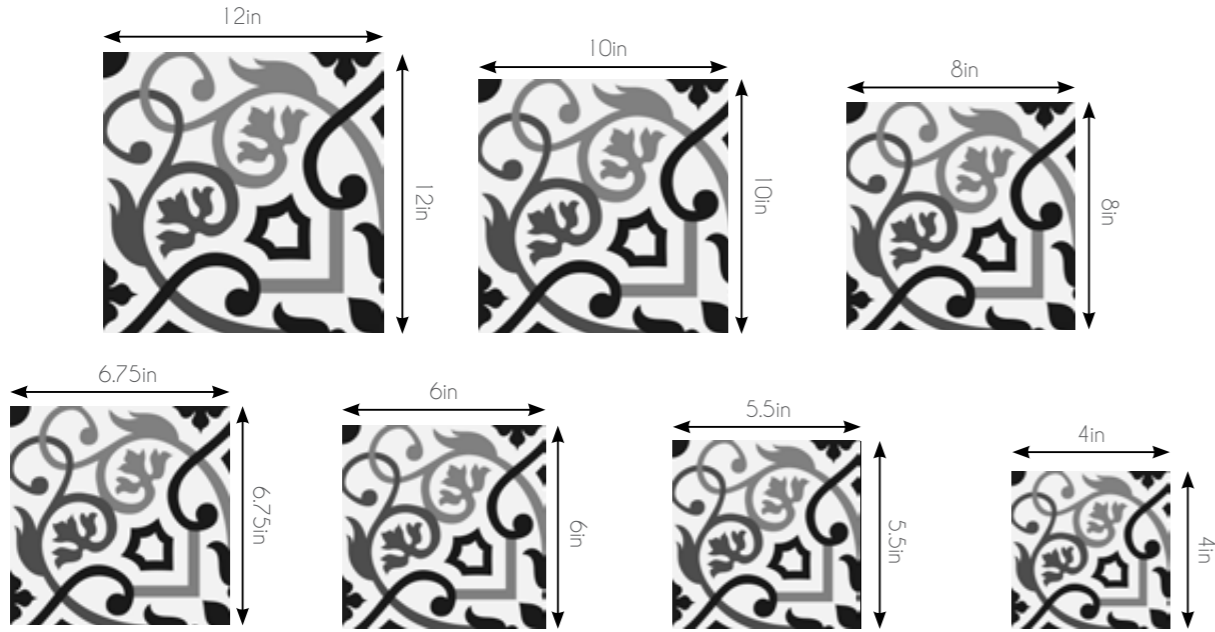

Color Palette

Color Palette

Sizes & Deminions

Square Tile

VLT "Gypsy" Pattern - Villa Lagoon Tile Exclusive

Octagon Tile

*Nominal Sizes Shown

Sizes & Deminions