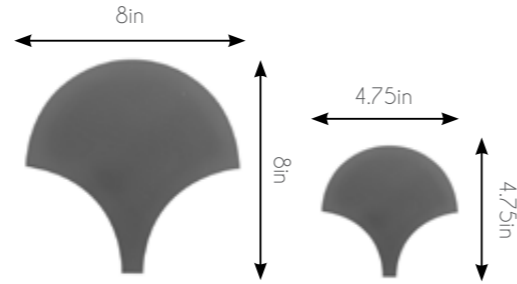

Hexagonal Tile

VLT "Crow's Feet" Pattern - Villa Lagoon Tile Exclusive

Rectangle Tile

*Nominal Sizes Shown

Troika Tile

Diamond-Hex Tile

Arabesque Tile

Fishscale Tile