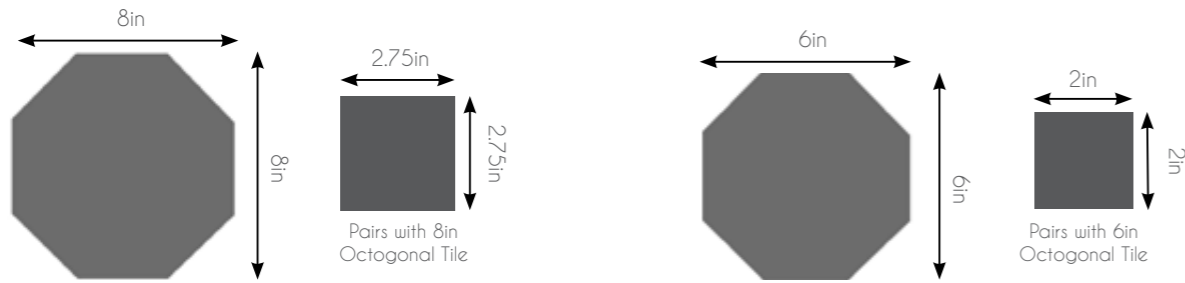

Color Palette

Color Palette

Sizes & Deminions

Square Tile

VLT "Gypsy" Pattern - Villa Lagoon Tile Exclusive

Octagon Tile

*Nominal Sizes Shown

Sizes & Deminions