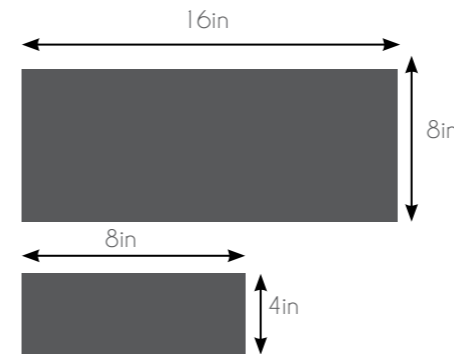

Rectangle Tile