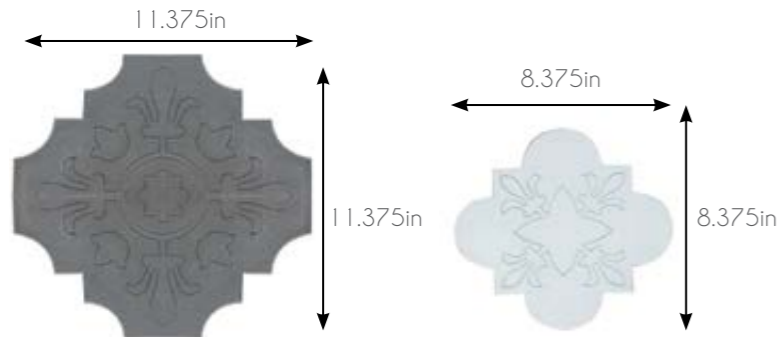

Florentine Tile