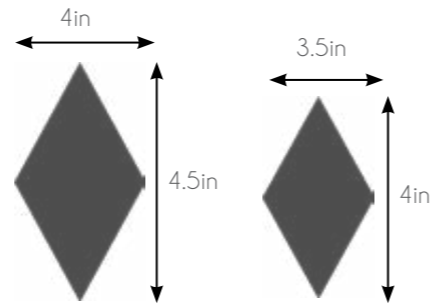

Diamond Tile

*Nominal Sizes Shown