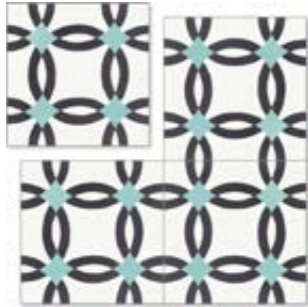

Mondano

Murano 

Network

"Circulos A" Cement Tile Pattern, Rosalita, Harbour Island, Bahamas

Modern & Geo

Modern & Geo

Omni Grande

Omni Petite