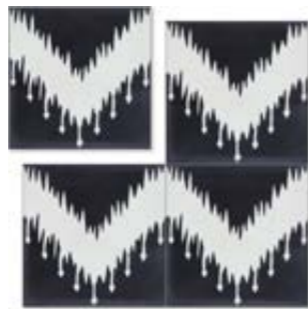

Diagonal Eight

"Man Overboard" Cement Tile Pattern, Alfred Coffee Brentwood, Los Angeles, CA

"Ikat B, C, & D" Cement Tile Patterns, Curioso Design, Malolam Cantina, El Paso, TX

Modern & Geo

Ikat A VLT

Ikat B VLT