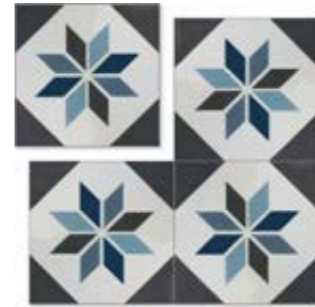

The Classic Look

Star Field