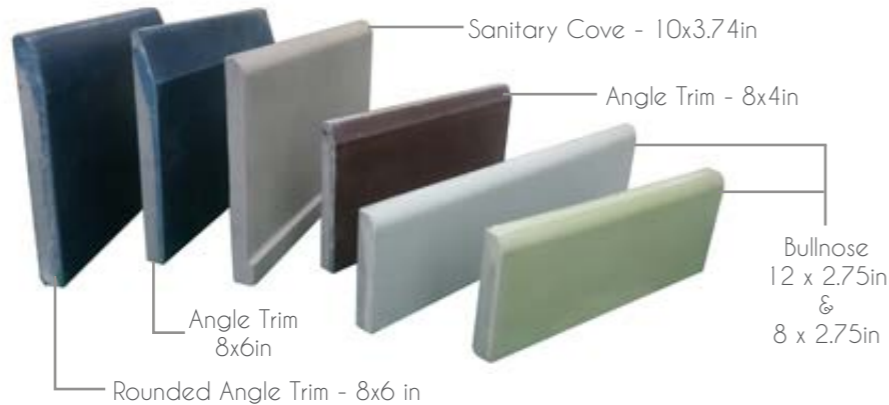

Shapes

Cement tile is a medium with almost infinite versatility. Almost any idea that can repeat in one or a few basic shapes can be replicated in cement tiles. Arabesque or “Moroccan Lantern” shapes, fishscales, and octagons with keys are just a few of the more common shapes.

Diamond

Diamond Hex

Sanitary Cove - 10x3.74in

Angle Trim - 8x4in

Angle Trim
8x6in

Bullnose
12 x 2.75in
&
8 x 2.75in

Rounded Angle Trim - 8x6 in

Shapes