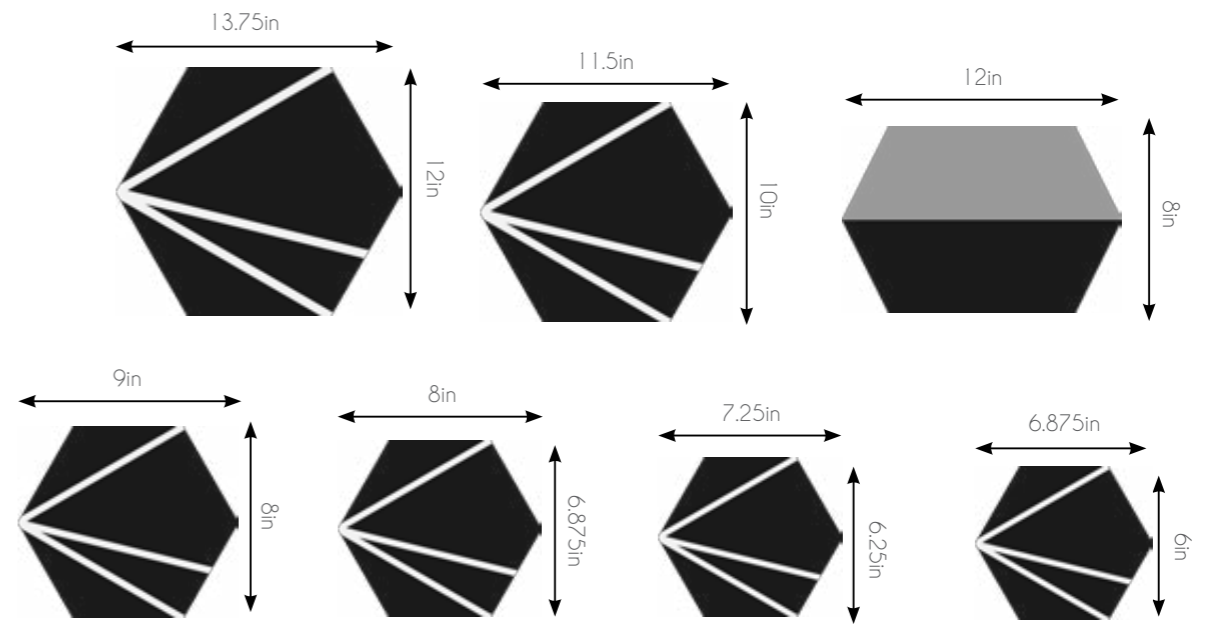

Sizes & Deminions

Hexagonal Tile

VLT "Crow's Feet" Pattern - Villa Lagoon Tile Exclusive