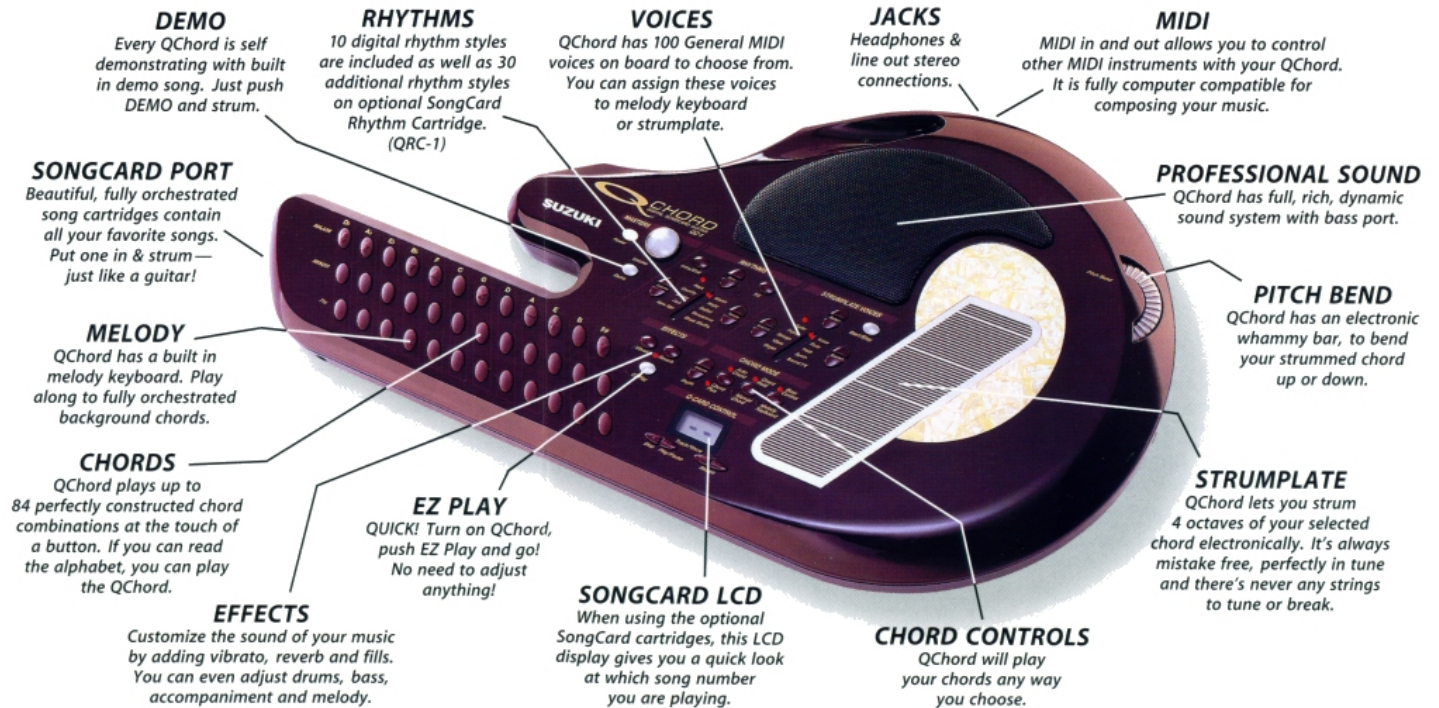

Suzuki QChord – Digital Songcard Guitar

The new Suzuki QChord, an exciting instrument that strums like a guitar, plays chords like a piano and melody like a keyboard. Anyone, musician or not, can instantly sound like a pro at the touch of a button. You can't make a mistake! And like a video game, QChord has multiple skill levels. Learn to play in seconds, then add features as you get better.