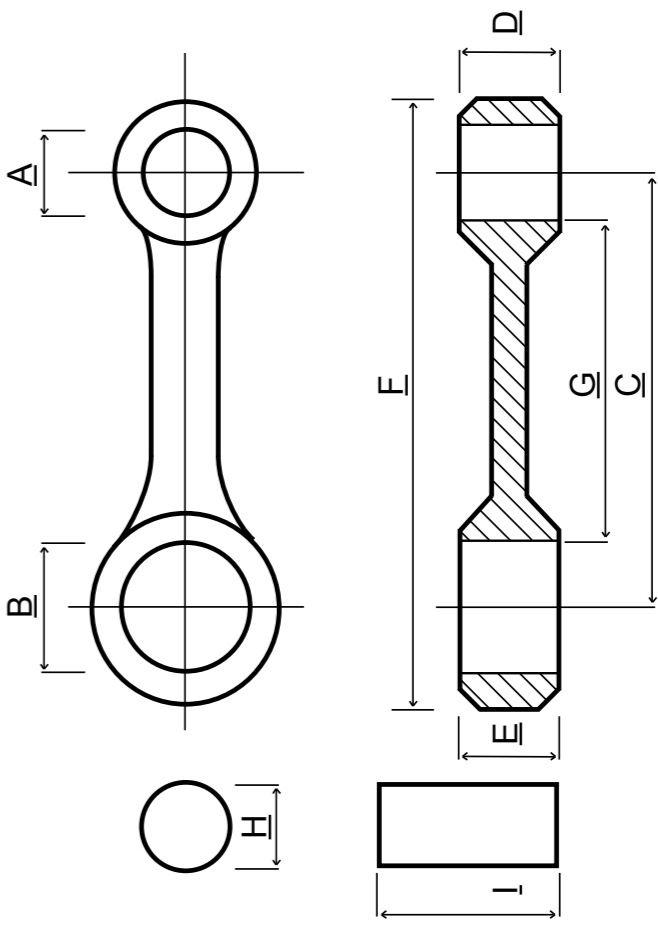

Sender Information

Company Name: .....

Requested action:

☐ Return by fax: .....

☐ Return by e-mail: .....

Suggest alternative if preferred item is not available: ☐ Yes ☐ No

To be completed by ProX representative:

Suggested Connecting Rod Part No.: ..... Description: .....

Dimensions: A: ..... B: ..... C: ..... D: ..... E: ..... F: ..... G: ..... H: ..... I: .....

Remarks: .....