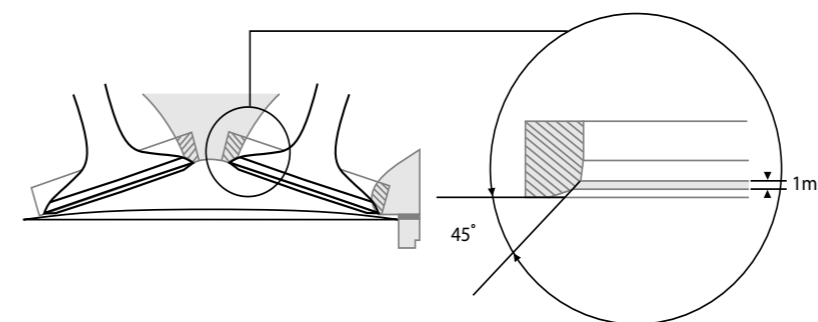

KAWASAKI						
Model DIRT	Year	O.E.M. Reference	Remarks	Material	Pcs.	Part No.
KX 250 F	2004-2008	12005-0002	Exhaust	Titanium	2 pcs	28.4334-1
		12004-0002	Intake	Titanium	2 pcs	28.4334-2
KX 250 F	2009-2015	12005-0002	Exhaust	Titanium	2 pcs	28.4334-1
		12004-0033	Intake	Titanium	2 pcs	28.4339-2
KLX 400 R	2003	12005-S004	Exhaust	Steel	2 pcs	28.3402-1
		12004-S004	Intake	Steel	2 pcs	28.3402-2
KX 450 F	2006-2008	12005-0036	Exhaust	Titanium	2 pcs	28.4406-1
		12004-0018	Intake	Titanium	2 pcs	28.4406-2
KX 450 F	2009-2015	12005-0049	Exhaust	Titanium	2 pcs	28.4409-1
		12004-0034	Intake	Titanium	2 pcs	28.4409-2
Model ATV	Year	O.E.M. Reference	Remarks	Material	Pcs.	Part No.
KFX 400	2003-2006	12005-S004	Exhaust	Steel	2 pcs	28.3402-1
		12004-S004	Intake	Steel	2 pcs	28.3402-2
KFX 450 R	2008-2014	12005-0036	Exhaust	Titanium	2 pcs	28.4406-1

VALVE INSTALLATION INSTRUCTIONS

ProX Titanium Engine Valves are manufactured in Europe to the highest quality standards and specifications. By using the latest state of the art Titanium material and coating, the valves have improved properties over the original item. We would like to support you to achieve maximum durability. Titanium is a very exotic material which requires you to work after following installation instructions.

Installation instruction

1. Do not touch the valve surface with your bare hands, use gloves or pre lube the valve with engine oil, these precautionary measures will reduce the risk of corroding the coating.
  2. **Never** use a lapping compound on a new valve, take a dummy valve to do this grinding operation.
  3. Please take notice; during every rebuild the valve seats must be machined, this to assure a 100 % valve to seat contact and making the seat free from the hardened shell. The width of the contact zone on a valve seat with the valve face should be at least 1mm. In general the angle is 45°, however consult the O.E.M. specification first.
  4. New valve seats should be soft, material as Nodular Iron, Bronze, or Beryllium-Copper, all heat treated to Rockwell, RC32 or less. Most of the original valve seats used in combination with titanium valves are made of such an alloy.
2. **Attention:**
   After every rebuild the seat is getting thinner which makes the heat transfer worse, increasing the natural hardening process. The back set position of the valve (Recess) after every time one machines the valve seat, worsening the engine's breathing. Besides of reducing the engine's efficiency this also effects the cooling down effect negatively.
1. Use only original valve springs or ones with forces not exceeding the originals.