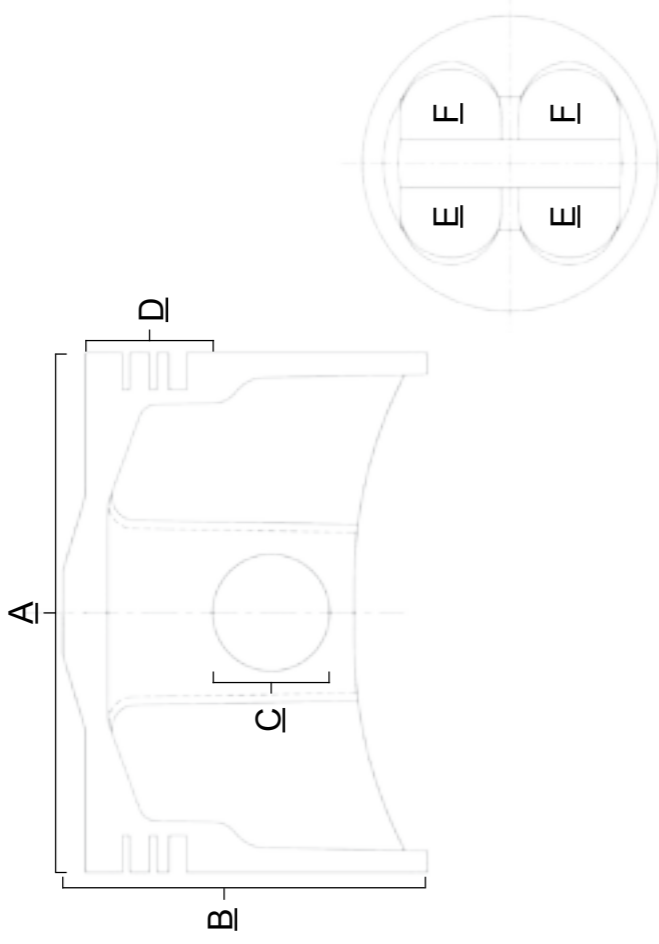

4-Stroke Piston Drawing Sheet

Return to: PMI Europe B.V. • Fax: (+31) (0)252 689 252 • info@pmi-europe.nl

Brand: ..... Model: ..... Year: .....

Measured dimensions: A: ..... B: ..... C: ..... D: ..... E: ..... F: .....

Remarks: .....

Optional additional information

Piston head details : .....
(i.e. flat, dome, inverted dome, etc.)

Piston ring details : .....
(i.e. thickness, shape, etc.)

Lubrication holes : .....

Other : .....

Sender Information

Company Name: .....

Requested action:

☐ Return by fax: .....

☐ Return by e-mail: .....

Suggest alternative if preferred item is not available: ☐ Yes ☐ No

To be completed by ProX representative:

Suggested Piston Part No.: ..... Description: .....

Dimensions: A: ..... B: ..... C: ..... D: ..... E: ..... F: ..... G: .....

Remarks: .....

Connecting Rod Drawing Sheet

Return to: PMI Europe B.V. • Fax: (+31) (0)252 689 252 • info@pmi-europe.nl

Brand: ..... Model: ..... Year: ..... ☐ 2-Stroke ☐ 4-Stroke

Measured dimensions: A: ..... B: ..... C: ..... D: ..... E: ..... F: ..... G: ..... H: ..... I: .....

Remarks: .....

Optional additional information

Washer size details : ..... X ..... X ..... thickness
inner outer

Bearing Details : .....
(i.e. 'M' or 'F' Cage, number of needles, etc.)

Other : .....