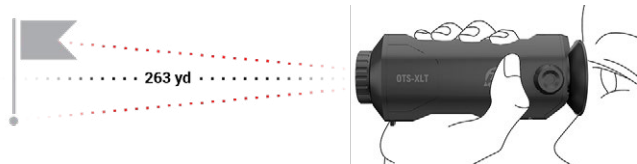

SMART RANGEFINDER

The device can detect the distance between the target and the observation position.