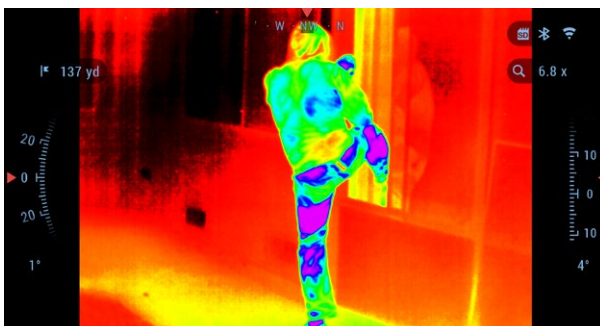

IMAGE QUALITY

By combining Cutting-Edge thermal technology with our Dual Core Processor, we are able to deliver unsurpassed image quality. Giving the end user a visual experience like no other.

* binocular view