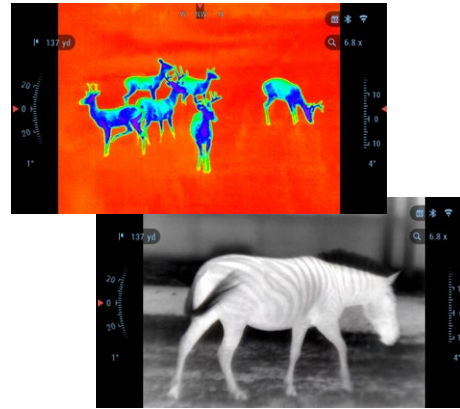

OPTIONAL ACCESSORIES

SPECIFICATIONS

	OTS 4T 384 1.25 - 5x	OTS 4T 384 2 - 8x	OTS 4T 384 4.5 - 18x	OTS 4T 384 7 - 28x	OTS 4T 640 1 - 10x	OTS 4T 640 1.5 - 15x	OTS 4T 640 2.5 - 25x	OTS 4T 640 4 - 40x
# Item	TIMNO4381A	TIMNO4382A	TIMNO4384A	TIMNO4387A	TIMNO4641A	TIMNO4642A	TIMNO4643A	TIMNO4644A
Sensor	Gen 4 - 384x288				Gen 4 - 640x480			
Magnification	1.25 - 5x	2 - 8x	4.5 - 18x	7 - 28x	1 - 10x	1.5 - 15x	2.5 - 25x	4 - 40x
Field of view, degrees	16x12.5	12x9.5	6x4.7	5x3.8	32x25	24x19	12.5x9.7	8.3x6.2
Core	ATN Obsidian IV Dual Core T							
Micro Display	1280x720 HD Display							
Eye relief	25 mm							
Video Record Resolution	1280x960 @ 30/60 fps							
WiFi (Streaming, Gallery, & Controls)	iOS & Android							
Bluetooth	Yes							
3D Gyroscope	Yes							
3D Accelerometer	Yes							
E-Barometer	Yes							
Smart Range Finder	Yes							
Electronic Compass	Yes							
Smooth Zoom	Yes							
Microphone	Yes							
Micro SD card	From 4 to 64 GB							
USB, type C	Yes							
Internal Lithium Ion Battery	18+ hrs				16+ hrs			
Waterproof rating / IP rating	Weather resistant							
Dimensions	8.7"x3.1"x3"	8.7"x3.1"x3"	9.3"x3.1"x3"	10.2"x3.1"x3"	8.7"x3.1"x3"	8.7"x3.1"x3"	9.3"x3.1"x3"	10.2"x3.1"x3"
	220x80x75 mm	220x80x75 mm	235x80x75 mm	260x80x75 mm	220x80x75 mm	220x80x75 mm	235x80x75 mm	260x80x75 mm
Weight	850 g / 1.87 lb	850 g / 1.87 lb	875 g / 1.93 lb	900 g / 1.98 lb	850 g / 1.87 lb	850 g / 1.87 lb	875 g / 1.93 lb	900 g / 1.98 lb
Warranty	3 years							
Human Detection Range	750	960	1800	3000	830	1050	1950	3300
Human Recognition Range	335	480	720	1320	350	530	800	1450
Human Identification Range	205	300	430	720	225	330	475	800

*Specifications subject to change without notice