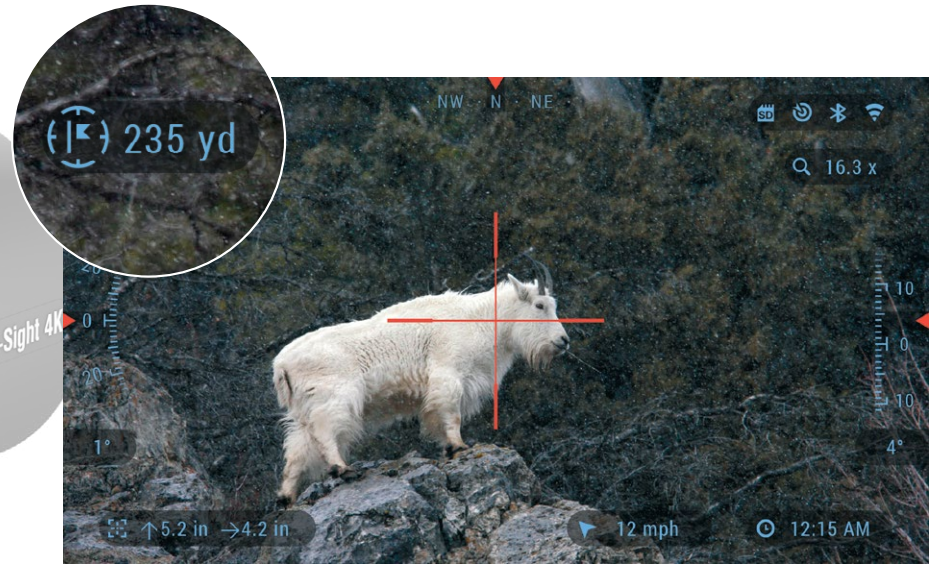

AUXILIARY BALLISTIC LASER 1000/1500 LASER RANGEFINDERS

*scope view