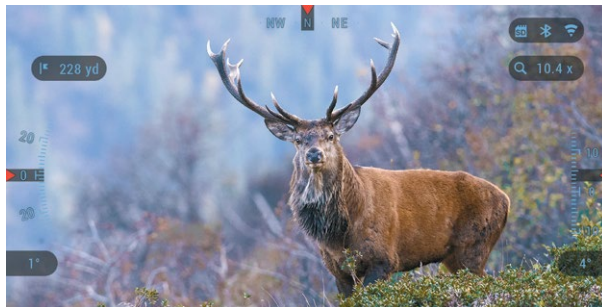

*Specifications subject to change without notice

BINOX 4K 4-16X

DAY & NIGHT SMART HD BINOCULAR W/ BUILT-IN LASER RANGEFINDER

IMAGE QUALITY

4K Ultra HD technology, combined with our cutting edge Dual Core Processor, gives you unsurpassed image quality with richer and more vivid color tones. Providing the end user with a visual experience like no other.

* binocular view

RECORD HD VIDEO

Make capturing your experiences in stunning 1080p a regular part of your adventures. No more missed opportunities of that once in a lifetime moment. ATN expands the boundaries of Full HD video recording with rich colors and sharp details. Just insert an SD card to shoot your hunting episodes without any additional USB cables. Bring your successes back home and share with friends, family and on social media. Never miss a chance to catch your accomplishments on video.

LASER RANGEFINDER

The new 4K Sensor was incorporated for better visibility and crisper images, but we didn't stop there. We integrated a Laser Rangefinder, so you now have the ultimate binocular package that has everything you want. Not only do you have the ability to see both day and night at your fingertips, but you now have the ability to range your target with absolute accuracy for dope hold over or know how far you need to trek to your next waypoint.