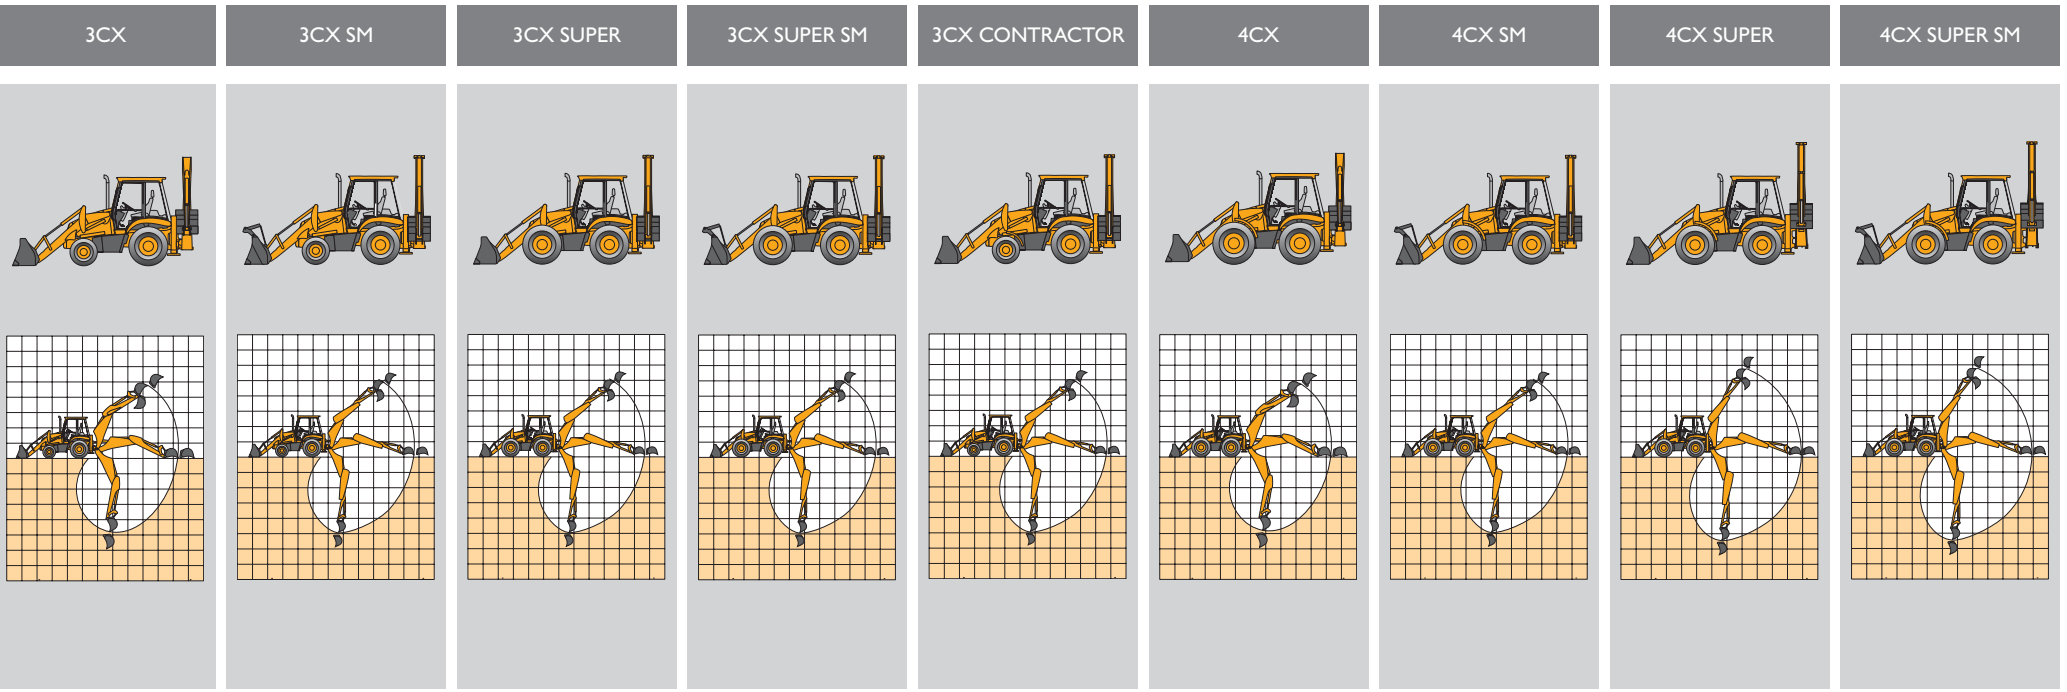

3CX	3CX SM	3CX SUPER	3CX SUPER SM	3CX CONTRACTOR	4CX	4CX SM	4CX SUPER	4CX SUPER SM
7370	8070	7725	8425	8070	7950	8660	8130	8880
63	68.6	68.6	68.6	74.2	74.2	74.2	74.2	74.2
4.24	4.24 / 5.46	4.37	4.37 / 5.58	4.24 / 5.46	4.32	4.32 / 5.53	4.98	4.98 / 6.14
2WS	2WS	4WS	4WS	2WS	4WS	4WS	4WS	4WS
6170	6531	6227	6590	6531	6227	6590	6590	6590
I	I	I	I	I.1	I.1	I.1	I.3	I.3
3217	2255 / 3225	3217	2255 / 3225	2729 / 3903	3893	2729 / 3903	3713	2675 / 3722
6324	6228	6324	6228	6228	6228	6228	6228	6228
124	136	136	136	153	153	153	153	153