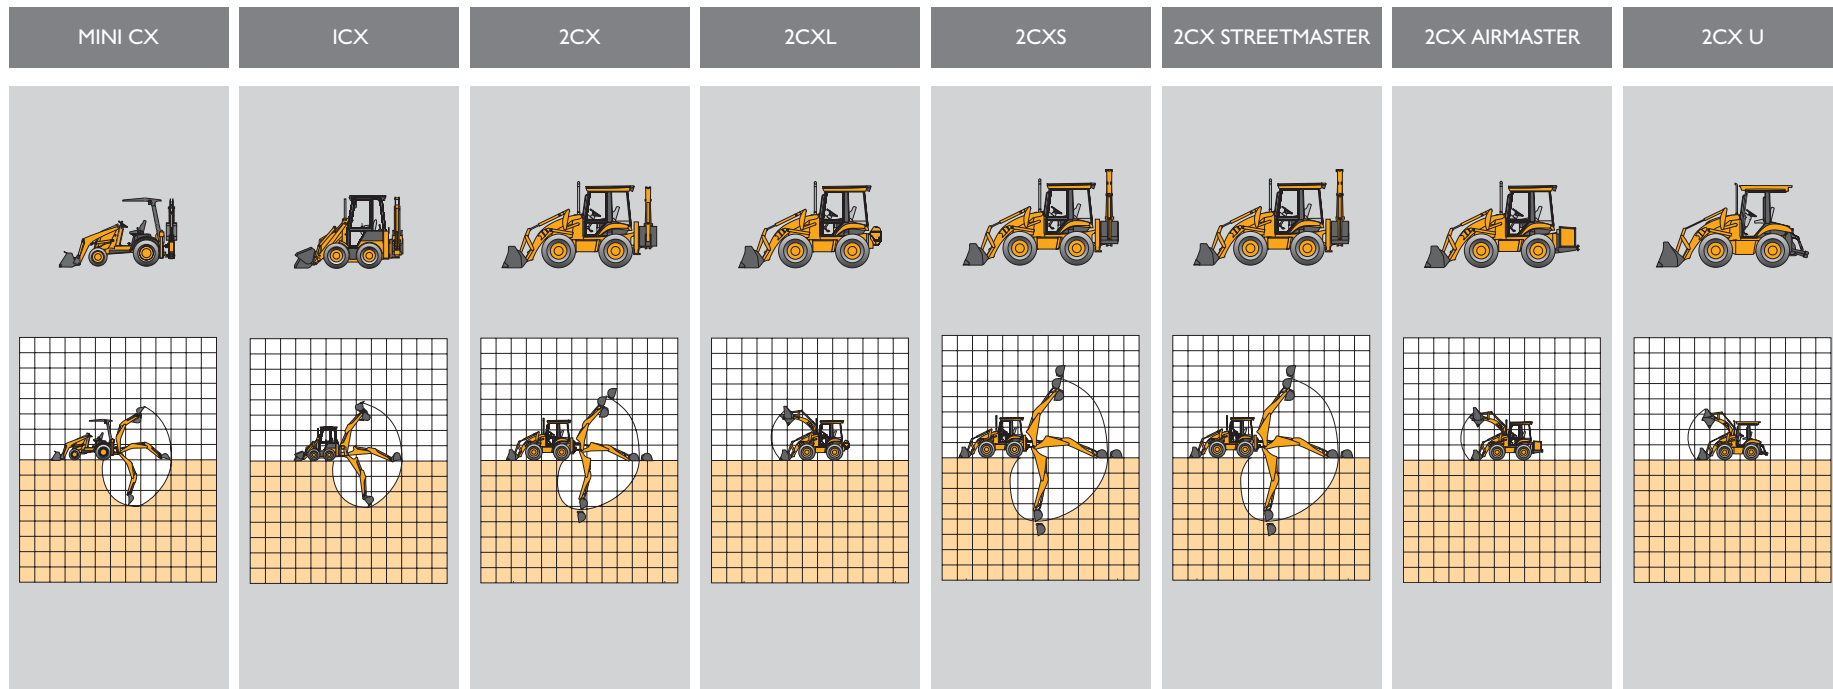

BACKHOE LOADER RANGE

	MINI CX	ICX	2CX	2CXL	2CXS	2CX STREETMASTER	2CX AIRMASTER	2CX U
Operating Weight (kg)	1530	2790	5599	5800	5774	5710	5550	4690
Net Engine Power (kW)	14.7	35	51.5	51.5	56	51.5	51.5	56
Dig Depth ret/ext (m)	2.54	2.55	3.05 / 3.70	N/A	3.66 / N/A	3.05 / 3.70	N/A	N/A
Steer Mode	2WS	Skid	4WS	4WS	4WS	4WS	4WS	4WS
Loader Shovel Breakout (kgf)	1636	2350	3600	3600	3600	3600	3600	3600
Loader Shovel Capacity (m³)	0.25	0.28	0.6	0.6	0.6	0.6	0.6	0.6
Max Dipper Tearout (kgf)	1506	1488	2253	N/A	2487	2284	N/A	N/A
Max Bucket Tearout (kgf)	1308	2201	4200	N/A	4200	4200	N/A	N/A
Pump Flow (l/min)	32	45 / HF100	72	72	79	72	72	72