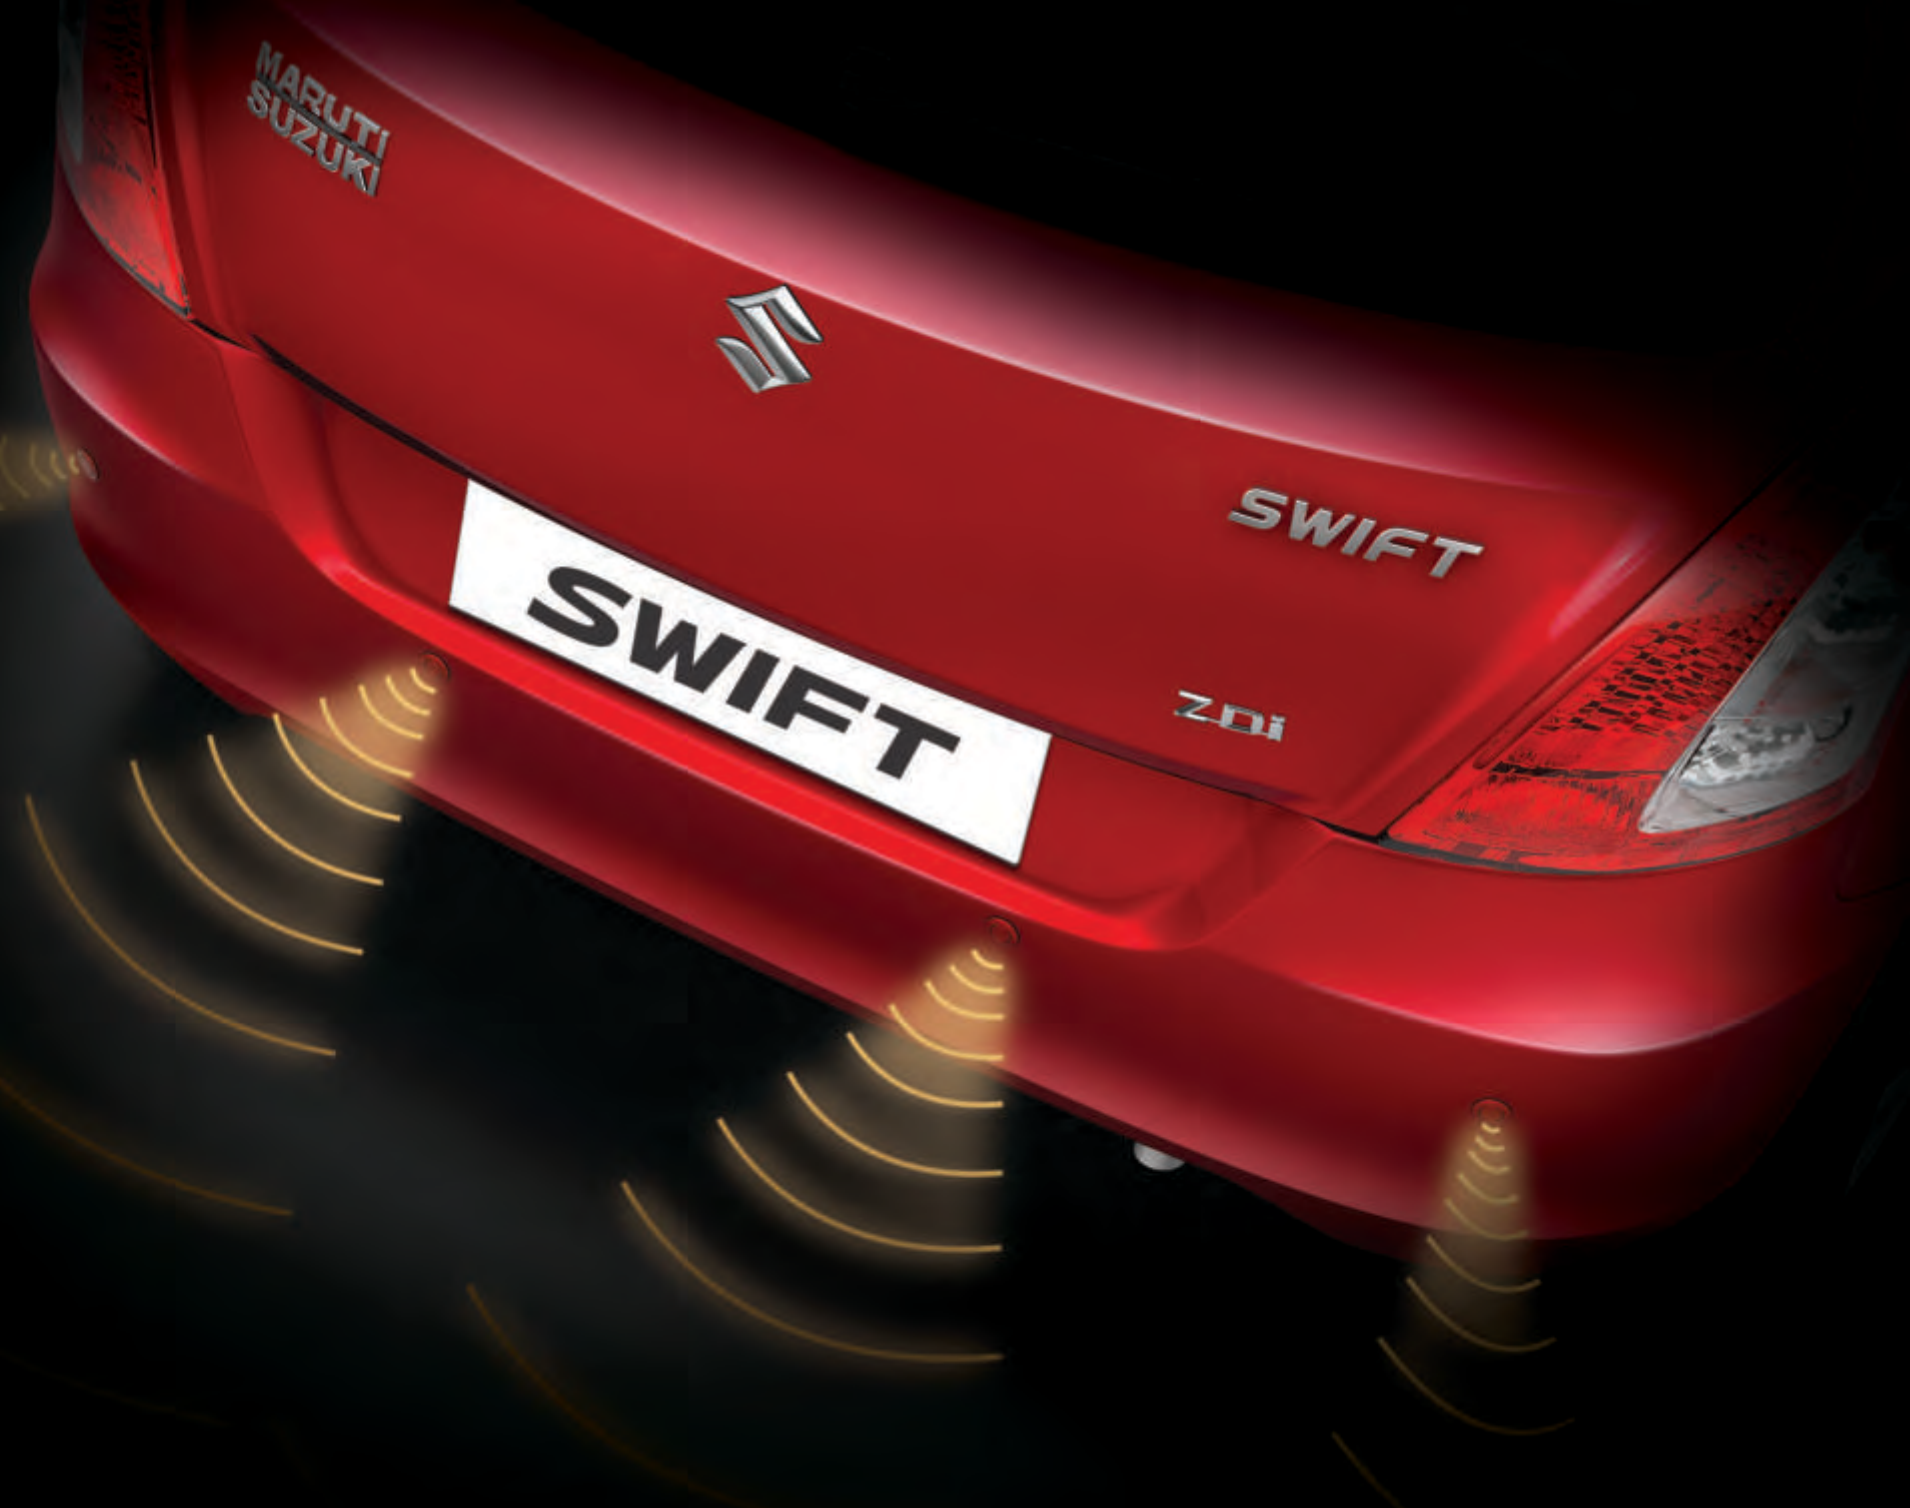

THE SAFETY LIFE.

The exclusive range of protection accessories, add a safety factor to your new SWIFT.

CHILD SEAT

- 01. Child Seat - Big 990J0M83KB6-050
- 02. Child Seat - Small 990J0M83KB6-030

REVERSE PARKING ASSIST SYSTEM