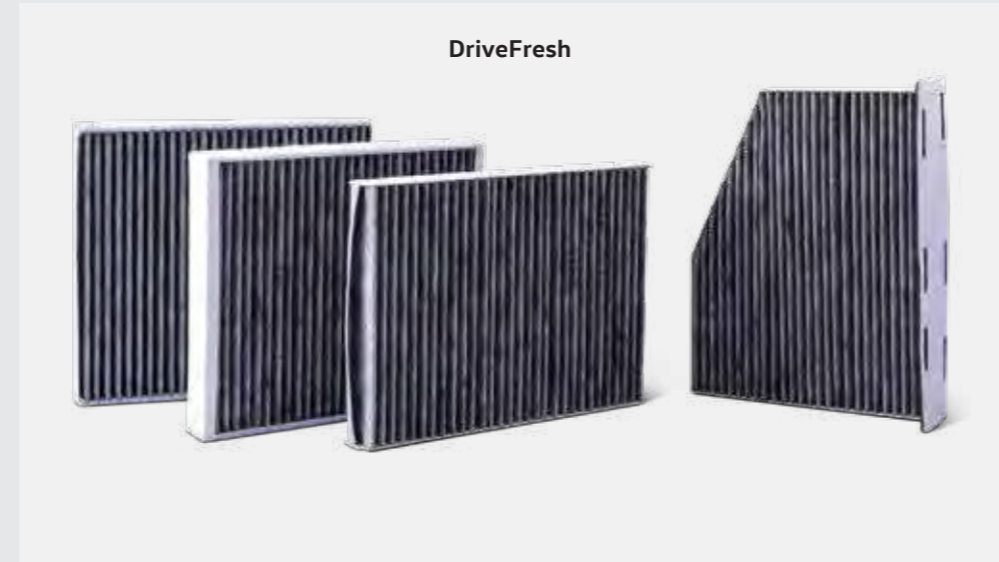

Volkswagen Carbon Activated AC Air Filter
Keep the outside firmly outside. Whether its bacteria, noxious gases, dust, odour or pollen the Volkswagen Carbon Activated AC Air Filter manages 3 micron particulate size with a 91% efficiency. After all, health is happiness.
Part No. 6RG091700