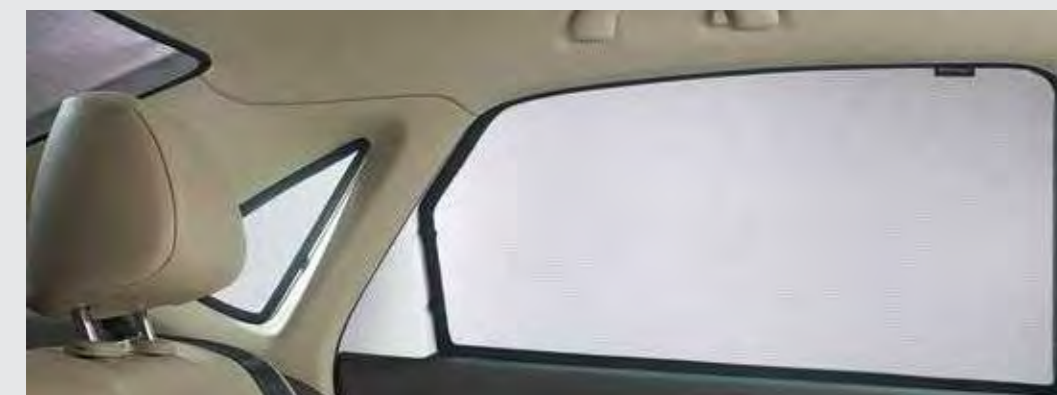

Available in below colours:

Volkswagen Genuine Sunblind

Keep the sun where it belongs, on the outside, with the Volkswagen Sunblinds. Expect optimal protection and thermal insulation without compromising on safety and visibility. The details of the sunblind are scientifically designed to provide maximum thermal insulation. Available for both the rear windows as well as the window sides.

Part No. 6RG 064 365 Sunblind for the rear side windows and for the rear window.