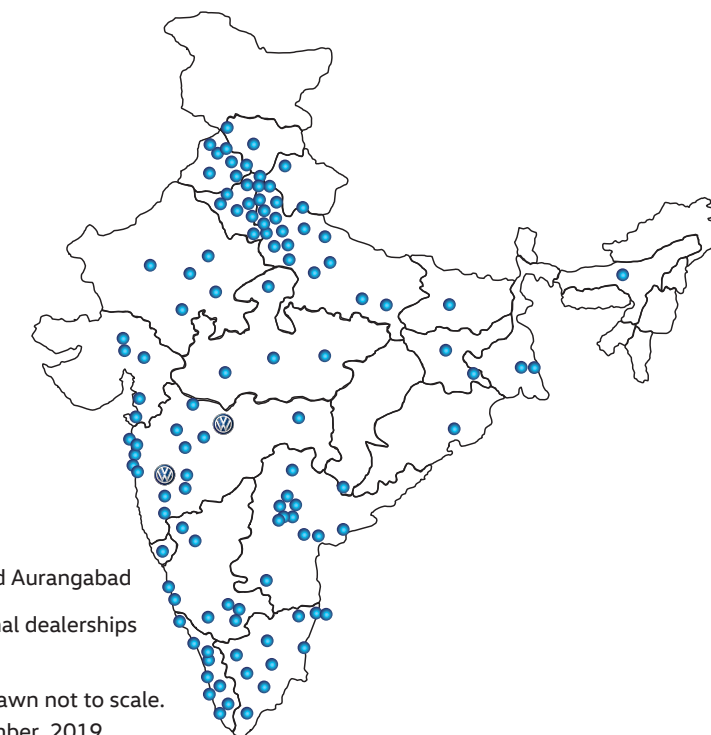

Dealer Network

- VW Plant at Chakan and Aurangabad
- Currently operational dealerships

Disclaimer: Map drawn not to scale. Updated till September, 2019.