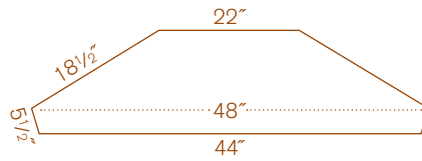

All other bed sizes (height) are the same.

(FINISHES, SPECS & FEATURES)

391: Corner Royal Entertainment

Front to wall - $44\frac{1}{2}"$

390: Corner Entertainment Cabinet

Front to wall - $36"$

166: Deluxe Corner China