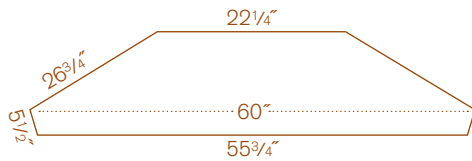

053: Corner Royal Entertainment

Front to wall - $45"$