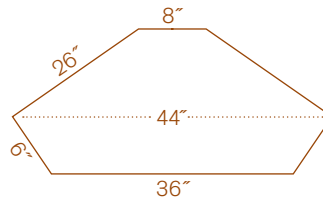

119/519: Corner Entertainment Cabinet

Front to wall - $32"$