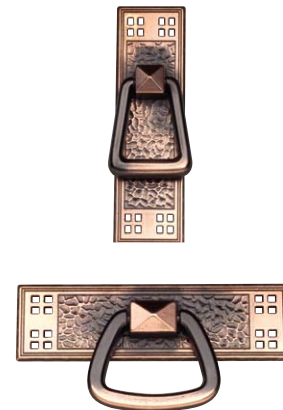

+ drawer

345: Royal Coffee Table 24" D x 48" L x 18" H

+ adjustable shelf

398: Royal Entertainment Table 18" D x 50" L x 27" H

+ drawer

344: Royal Console Table 15" D x 38" L x 29" H

The Providence Collection comes standard with the unique Copper Window Mission Hardware.