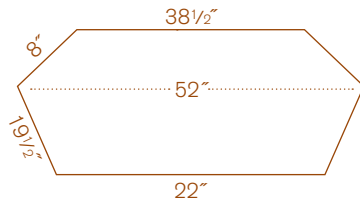

All other bed sizes (height) are the same.

(FINISHES, SPECS & FEATURES)

391: Corner Royal Entertainment

Front to wall - $44\frac{1}{2}"$

390: Corner Entertainment Cabinet

Front to wall - $36"$

166: Deluxe Corner China