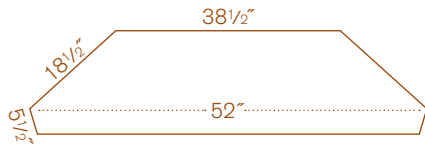

(FINISHES, SPECS & FEATURES)

391: Corner Royal Entertainment

Front to wall - $44\frac{1}{2}"$