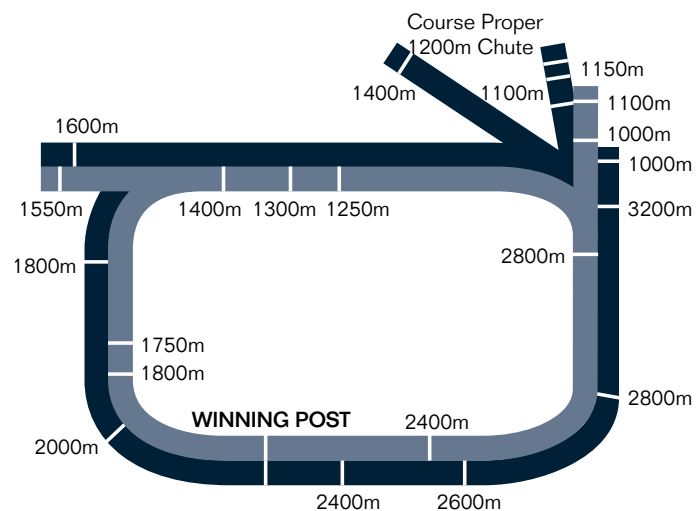

Fully Grassed

Circumference – 2224m
 Length of straight – 410m
 Width of straight at winning post – 28m

KENSINGTON TRACK

Fully Grassed

Circumference – 2100m
 Length of straight – 401m
 Width of straight at winning post – 18m

TRAINING TRACKS

B (grass) – 1501m x 20m
 Steeple track (grass) – 1800m x 19m
 Dirt track – 1942m x 13m
 Sand track – 1440m x 6.5m
 Inside track (metal & ashes) – 1081m x 11m

2017 SYDNEY RACING CARNIVAL KEY DATES

VENUE LEGEND

- Royal Randwick
- Rosehill Gardens

ROSEHILL GARDENS TRACK SPECIFICATIONS

COURSE PROPER

Fully Grassed

Circumference – 2048m
 Length of straight – 408m
 Width of straight at winning post – 27m

TRAINING TRACKS