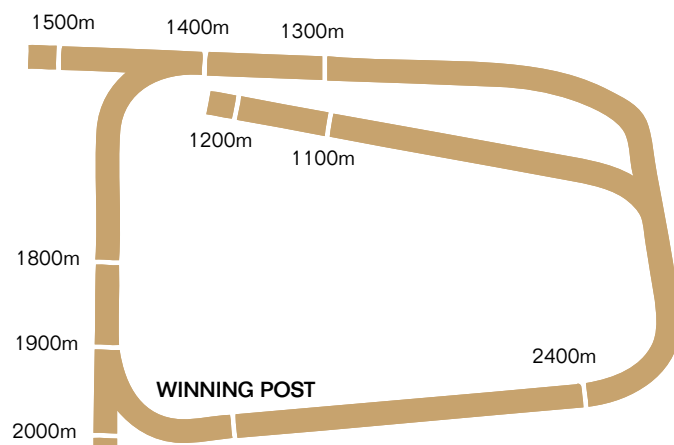

TRAINING TRACKS

B (grass) – 1501m x 20m
 Steeple track (grass) – 1800m x 19m
 Dirt track – 1942m x 13m
 Sand track – 1440m x 6.5m
 Inside track (metal & ashes) – 1081m x 11m

2017 SYDNEY RACING CARNIVAL KEY DATES

VENUE LEGEND

- Royal Randwick
- Rosehill Gardens

ROSEHILL GARDENS TRACK SPECIFICATIONS

COURSE PROPER

Fully Grassed

Circumference – 2048m
 Length of straight – 408m
 Width of straight at winning post – 27m

TRAINING TRACKS

Inside grass – 1538m x 27m
 Cinders (fast) – 1436m x 7m
 Cinders (slow) – 1357m x 7m
 Sand (fast & Slow) – 1712m x 6m

RACE NAME	GROUP	PRIZEMONEY (\$AUD)	CONDITIONS
-----------	-------	--------------------	------------