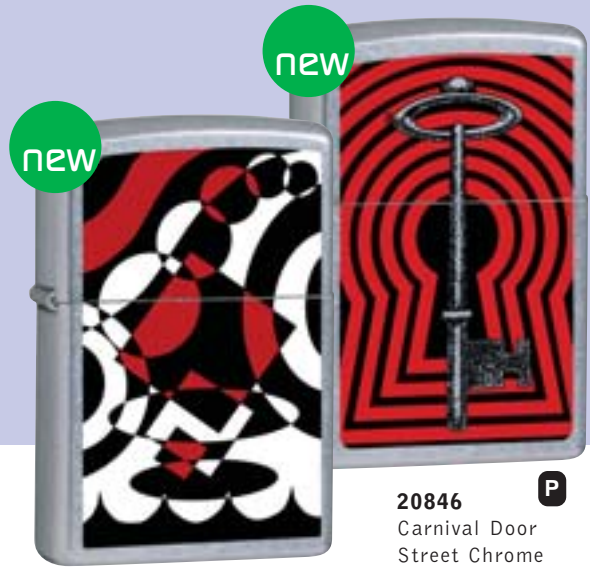

20836
I.D.
High Polish Chrome
\$19.95

new

P

20837
Retro Phones
High Polish
Chrome
\$24.95

new

P

20835
The Kat
Black Matte
\$24.95

new

P

20842
Anarchy
Black Matte
\$19.95

new

P

Turn Up the Heat

20843
Tribal Madness
Street Chrome
\$24.95

20845
Primitive Tyrant
Street Chrome
\$24.95

20844
Circling Angle
Street Chrome
\$24.95

20846
Carnival Door
Street Chrome
\$24.95

20838
The Morning After
High Polish Chrome
\$24.95

20841
PMS
Pink Matte
\$22.95

20840
Screaming Guitar
Black Ice
\$24.95

20412
Skull Industrial
Brushed Chrome
\$24.95