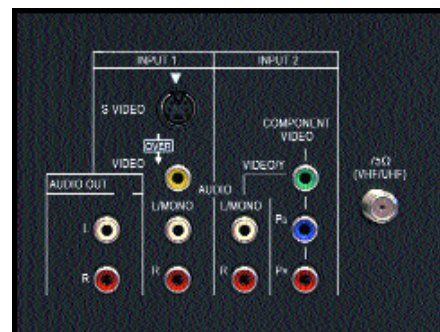

AV-20D303

Key Features

- 20" Diagonal Full Square Dark Tinted Picture Tube
- 3 Line Digital Comb Filter
- New Theater Pro (D6500K)
- New On-Timer Volume Setup
- Hyper Scan High Speed Channel Changer
- New Universal Remote w/TV, VCR, Cable Box and DVD Control
- New Interactive Plug In Menu
- New Front Panel Lock
- Return+
- Multi-function Timer w/Sleep Timer
- XDS Auto Clock Set
- V-Chip & Channel Guard
- Energy Star Compliant

AV-27D203

Key Features

- 27" Diagonal Full Square Dark Tinted Picture Tube
- 600 Lines Horizontal Resolution
- BBE High Definition Audio
- 3 Line Digital Comb Filter
- New Theater Pro (D6500K)
- New On-Timer Volume Setup
- Hyper Scan High Speed Channel Changer
- New Illuminated Universal Remote w/TV, VCR, Cable Box and DVD Control
- New Interactive Plug In Menu
- New Front Panel Lock
- Return+
- Multi-function Timer w/Sleep Timer
- XDS Auto Clock Set
- V-Chip & Channel Guard
- Energy Star Compliant