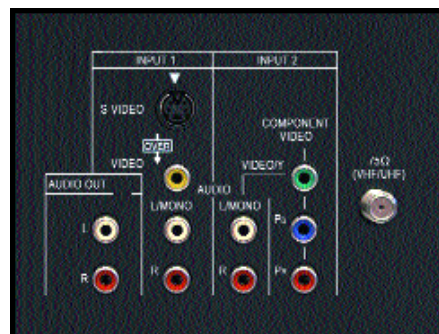

AV-27D203

Key Features

- 27" Diagonal Full Square Dark Tinted Picture Tube
- 600 Lines Horizontal Resolution
- BBE High Definition Audio
- 3 Line Digital Comb Filter
- New Theater Pro (D6500K)
- New On-Timer Volume Setup
- Hyper Scan High Speed Channel Changer
- New Illuminated Universal Remote w/TV, VCR, Cable Box and DVD Control
- New Interactive Plug In Menu
- New Front Panel Lock
- Return+
- Multi-function Timer w/Sleep Timer
- XDS Auto Clock Set
- V-Chip & Channel Guard
- Energy Star Compliant

Sound Features

- Hyper Surround Sound
- 1.2W + 1.2W Audio Output
- MTS Stereo with SAP
- TV Speaker On/Off in Menu
- Side Mounted, Front Firing Speakers

Inputs/Outputs

- 1 DVD Component Input
- 1 S-Video Input
- 2 Rear AV Inputs
- 1 Front AV Input
- 1 RF Input
- 1 Fixed Audio Output

AV-27D303

Key Features

- 27" Diagonal Full Square Dark Tinted Picture Tube
- 600 Lines Horizontal Resolution
- BBE High Definition Audio
- 3 Line Digital Comb Filter
- New Theater Pro (D6500K)
- New On-Timer Volume Setup
- Hyper Scan High Speed Channel Changer
- New Illuminated Universal Remote w/TV, VCR, Cable Box and DVD Control
- New Interactive Plug In Menu
- New Front Panel Lock
- Return+
- Multi-function Timer w/Sleep Timer
- XDS Auto Clock Set
- V-Chip & Channel Guard
- Energy Star Compliant