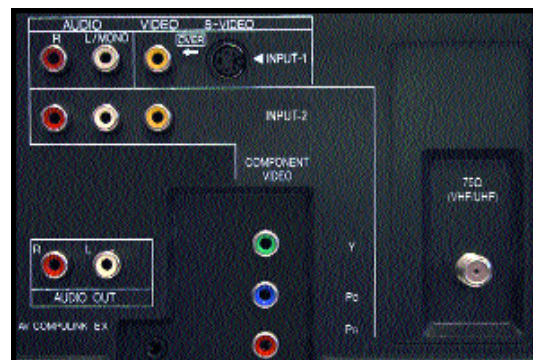

Inputs/Outputs

- 1 DVD Component Input
- 1 S-Video Input
- 2 Rear AV Inputs
- 1 Front AV Input
- 1 RF Input
- 1 Fixed Audio Output
- 1 AV Compu Link Mini Jack