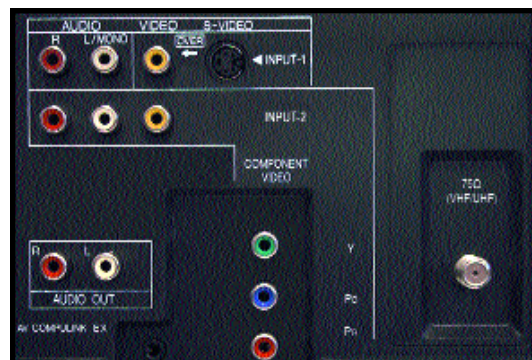

AV-32D203

Key Features

- 32" Diagonal Full Square Dark Tinted Picture Tube
- 700 Lines Horizontal Resolution
- BBE High Definition Audio
- 3 Line Digital Comb Filter
- New Theater Pro (D6500K)
- New On-Timer Volume Setup
- Hyper Scan High Speed Channel Changer
- New Illuminated Universal Remote w/TV, VCR, Cable Box and DVD Control
- New Interactive Plug In Menu
- New Front Panel Lock
- Return+
- Multi-function Timer w/Sleep Timer
- XDS Auto Clock Set
- V-Chip & Channel Guard
- Energy Star Compliant

AV-32D303

Key Features

- 32" Diagonal Full Square Dark Tinted Picture Tube
- 700 Lines Horizontal Resolution
- BBE High Definition Audio
- 3 Line Digital Comb Filter
- New Theater Pro (D6500K)
- New On-Timer Volume Setup
- Hyper Scan High Speed Channel Changer
- New Illuminated Universal Remote w/TV, VCR, Cable Box and DVD Control
- New Interactive Plug In Menu
- New Front Panel Lock
- Return+
- Multi-function Timer w/Sleep Timer
- XDS Auto Clock Set
- V-Chip & Channel Guard
- Energy Star Compliant