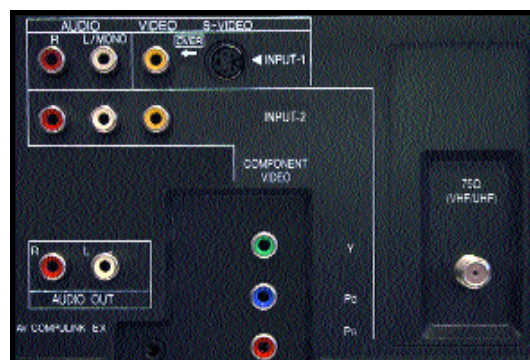

AV-36D203

Key Features

- 36" Diagonal Full Square Dark Tinted Picture Tube
- 800 Lines Horizontal Resolution
- BBE High Definition Audio
- 3 Line Digital Comb Filter
- New Theater Pro (D6500K)
- New On-Timer Volume Setup
- Hyper Scan High Speed Channel Changer
- New Illuminated Universal Remote w/TV, VCR, Cable Box and DVD Control
- New Interactive Plug In Menu
- New Front Panel Lock
- Return+
- Multi-function Timer w/Sleep Timer
- XDS Auto Clock Set
- V-Chip & Channel Guard
- Energy Star Compliant

AV-36D303

Key Features

- 36" Diagonal Full Square Dark Tinted Picture Tube
- 800 Lines Horizontal Resolution
- BBE High Definition Audio
- 3 Line Digital Comb Filter
- New Theater Pro (D6500K)
- New On-Timer Volume Setup
- Hyper Scan High Speed Channel Changer
- New Illuminated Universal Remote w/TV, VCR, Cable Box and DVD Control
- New Interactive Plug In Menu
- New Front Panel Lock
- Return+
- Multi-function Timer w/Sleep Timer
- XDS Auto Clock Set
- V-Chip & Channel Guard
- Energy Star Compliant