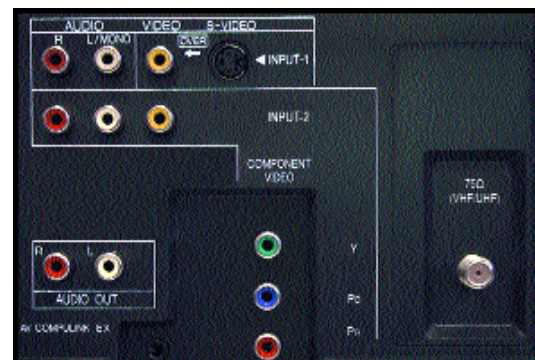

AV-32D303

Key Features

- 32" Diagonal Full Square Dark Tinted Picture Tube
- 700 Lines Horizontal Resolution
- BBE High Definition Audio
- 3 Line Digital Comb Filter
- New Theater Pro (D6500K)
- New On-Timer Volume Setup
- Hyper Scan High Speed Channel Changer
- New Illuminated Universal Remote w/TV, VCR, Cable Box and DVD Control
- New Interactive Plug In Menu
- New Front Panel Lock
- Return+
- Multi-function Timer w/Sleep Timer
- XDS Auto Clock Set
- V-Chip & Channel Guard
- Energy Star Compliant

AV-32D503

Key Features

- 32" Diagonal Full Square Dark Tinted Picture Tube
- 750 Lines Horizontal Resolution
- BBE High Definition Audio
- 3 Line Digital Comb Filter
- New Dual Tuner PIP w/EZ Surf
- New Theater Pro (D6500K)
- New On-Timer Volume Setup
- Hyper Scan High Speed Channel Changer
- New Illuminated Universal Remote w/TV, VCR, Cable Box and DVD Control
- New Interactive Plug In Menu
- New Front Panel Lock
- Return+
- Multi-function Timer w/Sleep Timer
- XDS Auto Clock Set
- V-Chip & Channel Guard
- Energy Star Compliant