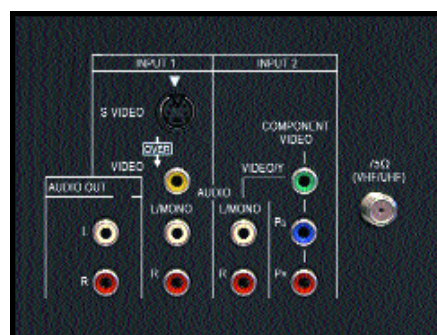

Inputs/Outputs

- 1 DVD Component Input
- 1 S-Video Input
- 2 Rear AV Inputs
- 1 Front AV Input
- 1 RF Input
- 1 Fixed Audio Output