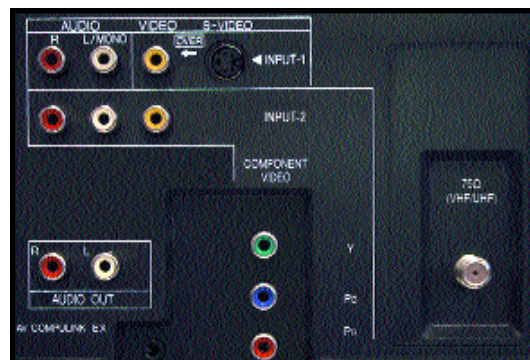

AV-36D303

Key Features

- 36" Diagonal Full Square Dark Tinted Picture Tube
- 800 Lines Horizontal Resolution
- BBE High Definition Audio
- 3 Line Digital Comb Filter
- New Theater Pro (D6500K)
- New On-Timer Volume Setup
- Hyper Scan High Speed Channel Changer
- New Illuminated Universal Remote w/TV, VCR, Cable Box and DVD Control
- New Interactive Plug In Menu
- New Front Panel Lock
- Return+
- Multi-function Timer w/Sleep Timer
- XDS Auto Clock Set
- V-Chip & Channel Guard
- Energy Star Compliant

AV-36D503

Key Features

- 36" Diagonal Full Square Dark Tinted Picture Tube
- 800 Lines Horizontal Resolution
- BBE High Definition Audio
- 3 Line Digital Comb Filter
- New Dual Tuner PIP w/EZ Surf
- New Theater Pro (D6500K)
- New On-Timer Volume Setup
- Hyper Scan High Speed Channel Changer
- New Illuminated Universal Remote w/TV, VCR, Cable Box and DVD Control
- New Interactive Plug In Menu
- New Front Panel Lock
- Return+
- Multi-function Timer w/Sleep Timer
- XDS Auto Clock Set
- V-Chip & Channel Guard
- Energy Star Compliant