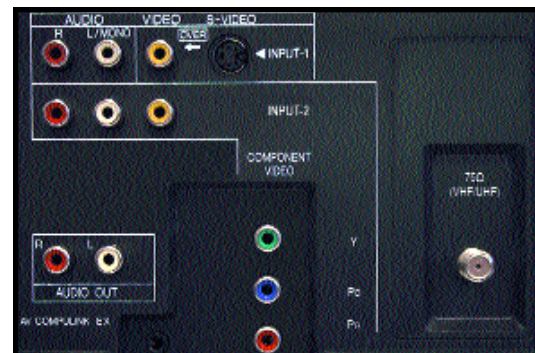

Inputs/Outputs

- 1 DVD Component Input
- 1 S-Video Input
- 2 Rear AV Inputs
- 1 Front AV Input
- 1 RF Input
- 1 Fixed Audio Output
- 1 AV Compu Link Mini Jack