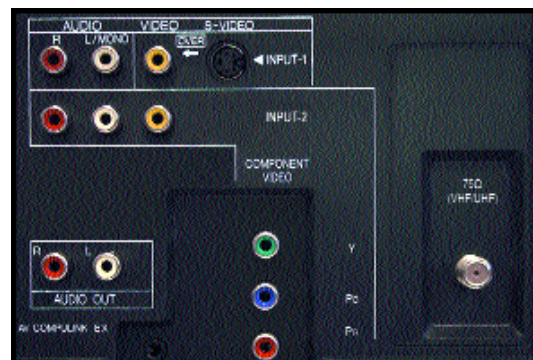

AV-27D503

Key Features

- 27" Diagonal Full Square Dark Tinted Picture Tube
- 650 Lines Horizontal Resolution
- BBE High Definition Audio
- 3 Line Digital Comb Filter
- New Dual Tuner PIP w/EZ Surf
- New Theater Pro (D6500K)
- New On-Timer Volume Setup
- Hyper Scan High Speed Channel Changer
- New Illuminated Universal Remote w/TV, VCR, Cable Box and DVD Control
- New Interactive Plug In Menu
- New Front Panel Lock
- Return+
- Multi-function Timer w/Sleep Timer
- XDS Auto Clock Set
- V-Chip & Channel Guard
- Energy Star Compliant

AV-32D203

Key Features

- 32" Diagonal Full Square Dark Tinted Picture Tube
- 700 Lines Horizontal Resolution
- BBE High Definition Audio
- 3 Line Digital Comb Filter
- New Theater Pro (D6500K)
- New On-Timer Volume Setup
- Hyper Scan High Speed Channel Changer
- New Illuminated Universal Remote w/TV, VCR, Cable Box and DVD Control
- New Interactive Plug In Menu
- New Front Panel Lock
- Return+
- Multi-function Timer w/Sleep Timer
- XDS Auto Clock Set
- V-Chip & Channel Guard
- Energy Star Compliant