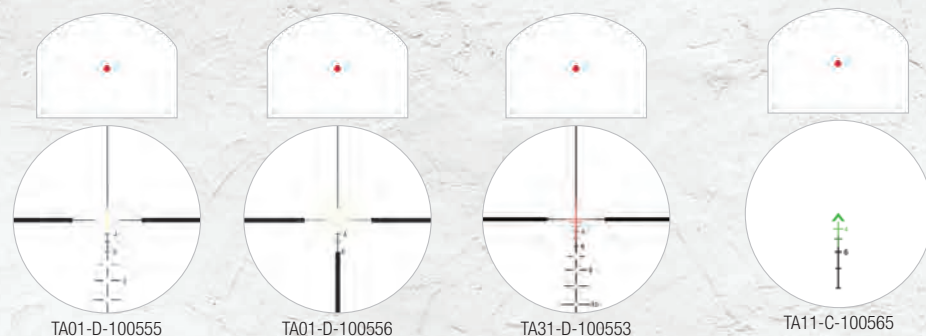

ACOG®/RMR® Combo

ACOG®/RMR® Combo

3x30 ACOG® Dual-Illuminated Horseshoe/Dot .223 Ballistic Reticle with TA60 Mount RMR® Type 2 LED 3.25 MOA Red Dot Sight
Black: TA33-C-400312 TA33-C-400311

3x30 ACOG Dual-Illuminated Chevron .223 Ballistic Reticle with TA60 Mount Dual-Illuminated RMR 9.0 MOA Dot Sight
Black: TA33-C-400119 TA33-C-400160

3.5x35 ACOG Dual-Illuminated Crosshair .223 Ballistic Reticle with TA51 Mount RMR Type 2 LED 3.25 MOA Red Dot Sight **ITAR**
Black: TA11-D-100557

3.5x35 ACOG Dual-Illuminated Crosshair M249 Ballistic Reticle with LaRue Tactical Mount Dual-Illuminated RMR 9.0 MOA Amber Dot Sight **ITAR**
Black: TA11-D-100566

3.5x35 ACOG Dual-Illuminated Chevron .223 Ballistic Reticle with TA51 Mount RMR Type 2 Adjustable LED 3.25 MOA Red Dot Sight
Black: TA11-C-100565

4x32 ACOG Center-Illuminated Crosshair .223 Ballistic Reticle with BUIS, Quick-Release Mount RMR Type 2 LED 3.25 MOA Red Dot Sight **ITAR**
FDE: TA01-D-100555

4x32 ACOG Center-Illuminated Crosshair .223 Ballistic Reticle with TA51 Mount RMR Type 2 LED 3.25 MOA Red Dot Sight **ITAR**
Black: TA01-D-100556

4x32 ACOG Dual-Illuminated Crosshair .223 Ballistic Reticle with BUIS, Quick-Release Mount RMR Type 2 LED 3.25 MOA Red Dot Sight **ITAR**
FDE: TA31-D-100553 TA31-D-100554