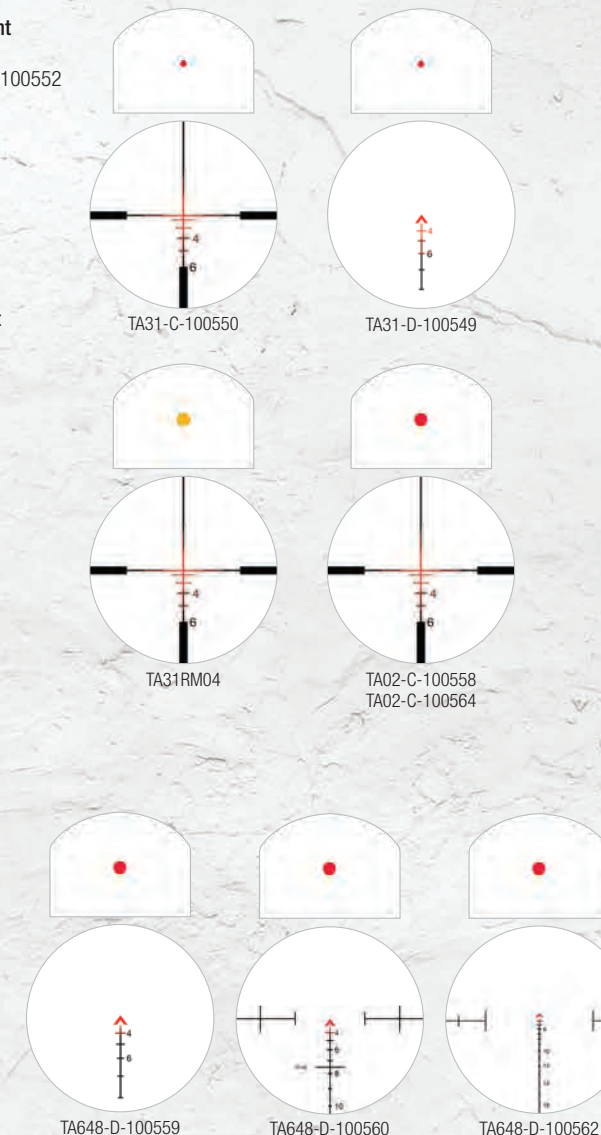

4x32 ACOG Dual-Illuminated Chevron .223 Ballistic Reticle with TA51 Mount RMR Type 2 LED 3.25 MOA Red Dot Sight **ITAR**
 Black: TA31-D-100549 TA31-D-100548
 Sniper Gray: TA31-D-100568
 OD Green: TA31-D-100569
 FDE: TA31-D-100570

4x32 ACOG Dual-Illuminated Crosshair .223 Ballistic Reticle with TA51 Mount Dual-Illuminated RMR 7.0 MOA Amber Dot Sight
 Black: TA31RM04

4x32 LED ACOG Illuminated Crosshair .223 Ballistic Reticle with TA51 Mount RMR Type 2 LED 3.25 MOA Red Dot Sight
 Black: TA02-C-100558

4x32 LED ACOG Illuminated Crosshair .223 Ballistic Reticle with TA51 Mount RMR Type 2 Adjustable LED 3.25 MOA Red Dot Sight
 Black: TA02-C-100564

6x48 ACOG Dual-Illuminated Chevron .223 Ballistic Reticle with TA75 Mount RMR Type 2 LED 6.5 MOA Red Dot Sight **ITAR**
 Black: TA648-D-100559 TA648-D-100563

6x48 ACOG Dual-Illuminated Chevron .308 Ballistic Reticle with TA75 Mount RMR Type 2 LED 6.5 MOA Red Dot Sight **ITAR**
 Black: TA648-D-100560 TA648-D-100561

6x48 ACOG Dual-Illuminated Chevron .500 Ballistic Reticle with TA75 Mount RMR Type 2 LED 6.5 MOA Red Dot Sight **ITAR**
 Black: TA648-D-100562