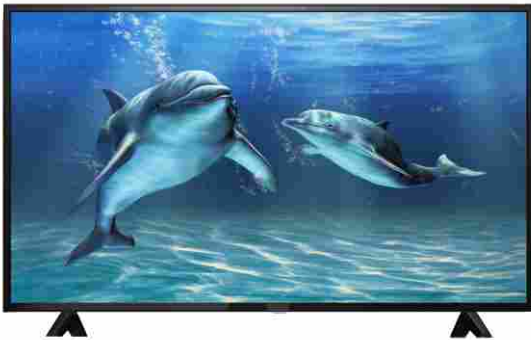

aiwa

UHD TV

55" UHD TV

AW550UA

UHD

Ultra high definition 4K
Resolution: 3820x2160 UHD Contrast ratio: 5000:1
Brightness: 300cd/m2 Connectivity: 4 HDMI/ 2 USB/ 1 AV Input