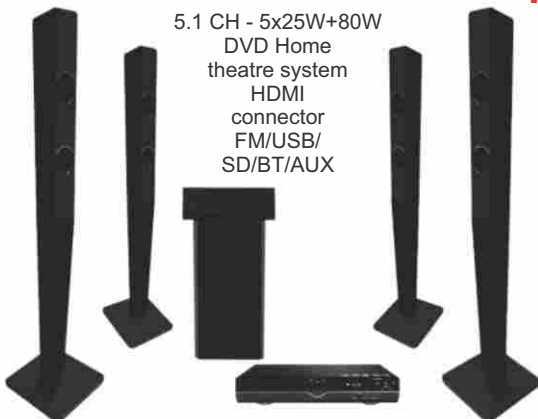

TALL BOY

AHT-5100BT

5.1 CH - 5x25W+80W
DVD Home
theatre system
HDMI
connector
FM/USB/
SD/BT/AUX

BLUETOOTH
4200W
HDMI