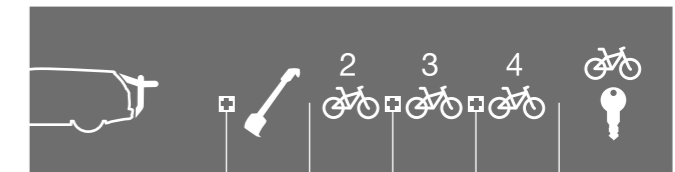

Cross Touran	5-t MPV, 06-09	BackPac 973	973-18	x	973-23	973-24	x
Cross Touran	5-t MPV, 06-09	ClipOn High 9106	9115	x			x
Fox	3-t Schrägheck, 04-14	ClipOn High 9105	9115	x			x
Golf II	3/5-t Schrägheck, 84-91	ClipOn High 9105		x			x
Golf III	3/5-t Schrägheck, 92-97	BackPac 973	973-16	x	973-23		x
Golf III	3/5-t Schrägheck, 92-97	ClipOn High 9105		x			x
Golf III Variant	5-t Kombi, 94-98	BackPac 973	973-16	x	973-23		x
Golf III Variant	5-t Kombi, 94-98	ClipOn High 9106	9110	x			x
Golf IV	3-t Schrägheck, 98-03	BackPac 973	973-14	x	973-23		x
Golf IV	5-t Schrägheck, 98-04	BackPac 973	973-14	x	973-23		x
Golf IV	3-t Schrägheck, 98-03	ClipOn High 9105		x			x
Golf IV	5-t Schrägheck, 98-04	ClipOn High 9105		x			x
Golf IV Variant	5-t Kombi, 99-07	BackPac 973	973-18	x	973-23		x
Golf IV Variant	5-t Kombi, 99-07	ClipOn High 9106		x			x
Golf V	3/5-t Schrägheck, 04-07	BackPac 973	973-15	x	973-23		x
Golf V	3/5-t Schrägheck, 04-07	ClipOn High 9105	9115	x			x
Golf V Variant	5-t Kombi, 07-10	BackPac 973	973-15	x	973-23		x
Golf V Variant	5-t Kombi, 07-10	ClipOn High 9106	9115	x			x
Golf VI	3/5-t Schrägheck, 08-12	BackPac 973	973-15	x			x
Golf VI	3/5-t Schrägheck, 08-12	ClipOn High 9105	9115	x			x
Golf VI Variant	5-t Kombi, 10-13	BackPac 973	973-15	x			x
Golf VI Variant	5-t Kombi, 10-13	ClipOn High 9106	9115	x			x
Golf VII	3/5-t Schrägheck, 13->	BackPac 973	973-15	x			x
Golf VII	3/5-t Schrägheck, 13->	ClipOn High 9105	9115	x			x
Golf VII Alltrack	5-t Kombi, 15->	BackPac 973	973-15	x	973-23		x
Golf VII Alltrack	5-t Kombi, 15->	ClipOn High 9105	9115	x			x
Golf VII SportCombi	5-t Kombi, 13->	BackPac 973	973-15	x	973-23		x
Golf VII SportCombi	5-t Kombi, 13->	ClipOn High 9105	9115	x			x
Golf Plus	5-t Schrägheck, 05-14	BackPac 973	973-15	x	973-23		x
Golf Plus	5-t Schrägheck, 05-14	ClipOn High 9106		x			x
Lupo	3-t Schrägheck, 97-05	ClipOn High 9105		x			x
Multivan (T5)	4-t BUS, 03-15	BackPac 973	973-18	x	973-23	973-24	x
Multivan (T6)	4-t BUS, 15->	BackPac 973	973-18	x	973-23	973-24	x
PanAmericana (T5)	4-t BUS, 10-15	BackPac 973	973-18	x	973-23	973-24	x
Passat Variant (B3/B4)	5-t Kombi, 88-96	BackPac 973	973-16	x	973-23	973-24	x
Passat Variant (B3/B4)	5-t Kombi, 88-96	ClipOn High 9105		x			x
Passat Variant (B5)	5-t Kombi, 97-04	BackPac 973	973-19	x	973-23	973-24	x
Passat Variant (B5/B5.5)	5-t Kombi, 97-04	ClipOn High 9106		x			x
Passat Variant (B6)	5-t Kombi, 05-09	BackPac 973	973-19	x	973-23		x
Passat Variant (B6)	5-t Kombi, 05-09	ClipOn High 9106		x			x
Passat Variant (B7)	5-t Kombi, 10-14	BackPac 973	973-15	x	973-23		x
Passat Variant (B7)	5-t Kombi, 10-14	ClipOn High 9106		x			x
Passat Alltrack (B7)	5-t Kombi, 12-14	BackPac 973	973-15	x	973-23		x
Passat Alltrack (B7)	5-t Kombi, 12-14	ClipOn High 9106		x			x
Polo (Mk III)	3/5-t Schrägheck, 95-01	ClipOn High 9105		x			x
Polo Variant (Mk III)	5-t Kombi, 96-01	BackPac 973	973-18	x	973-23		x
Polo Variant (Mk III)	5-t Kombi, 96-01	ClipOn High 9105		x			x
Polo (Mk IV)	3/5-t Schrägheck, 02-09	ClipOn High 9105		x			x
Polo (Mk V)	3/5-t Schrägheck, 10-17	ClipOn High 9105		x			x
Sharan (Mk I)	5-t MPV, 96-09	BackPac 973	973-16	x	973-23		x
Sharan (Mk I)	5-t MPV, 96-09	ClipOn High 9106	9111	x			x
Sharan (Mk II)	5-t MPV, 10->	BackPac 973	973-15	x	973-23		x
Sharan (Mk II)	5-t MPV, 10-15	ClipOn High 9106		x			x
Tiguan Allspace	5-t SUV, 18->	BackPac 973	973-17	x	973-23		x
Tiguan (Mk II)	5-t SUV, 16->	BackPac 973	973-17	x	973-23		x
Touran	5-t MPV, 03-09	BackPac 973	973-18	x	973-23	973-24	x
Touran	5-t MPV, 03-09	ClipOn High 9106	9115	x			x
Touran	5-t MPV, 10-15	BackPac 973	973-15	x	973-23		x
Touran	5-t MPV, 10-15	ClipOn High 9106		x			x
Transporter (T4)	4-t VAN, 91-02	BackPac 973	973-18	x	973-23	973-24	x
Transporter (T5)	4-t VAN, 03-15	BackPac 973	973-18	x	973-23	973-24	x
Transporter (T6)	4-t VAN, 15->	BackPac 973	973-18	x	973-23	973-24	x