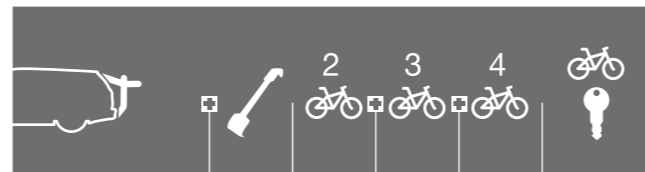

VOLVO

850	5-t Kombi, 93-96	ClipOn High 9106	9110	x			x
940	5-t Kombi, 90-98	ClipOn High 9106	9110	x			x
740	5-t Kombi, 82-92	BackPac 973	973-18	x	973-23	973-24	x
760	5-t Kombi, 82-90	BackPac 973	973-18	x	973-23	973-24	x
940/960	5-t Kombi, 90-98	BackPac 973	973-18	x	973-23	973-24	x
V40	5-t Kombi, 96-99	ClipOn High 9105		x			x
V40	5-t Kombi, 00-04	ClipOn High 9105		x			x
V50	5-t Kombi, 04-12	BackPac 973	973-16	x	973-23		x
V50	5-t Kombi, 04-12	ClipOn High 9105		x			x
V70	5-t Kombi, 97-99	ClipOn High 9106	9110	x			x
V70	5-t Kombi, 00-03	BackPac 973	973-16	x			x
V70	5-t Kombi, 00-03	ClipOn High 9106	9110	x			x
V70	5-t Kombi, 04-07	BackPac 973	973-16	x			x
V70	5-t Kombi, 04-07	ClipOn High 9106	9110	x			x
XC70	5-t Kombi, 00-07	ClipOn High 9106	9110	x			x