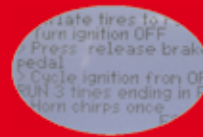

What's New at Bartec!

TECH400SD

Bartec announces the latest in Combination TPMS Tool Technology.

Improving on the widely used TPMS Diagnostic and Programming tool, the Tech400+, Bartec has added features and functionality to help Tire Shops and Repair Facilities build their success in TPMS! The Tech400SD has market leading coverage for the diagnosis and repair of the TPMS of Domestic and Import vehicles. Through its uniquely robust OBD cable, the Tech400SD can diagnose problems and reset the TPMS control module of Asian makes such as Acura, Honda, Hyundai, Kia, Infiniti, Lexus, Mazda, Mitsubishi, Nissan, Subaru and Toyota. Also, because the Tech400SD is an activation tool, it can quickly activate the TPMS Sensors during a domestic car relearn on such makes as GM, Ford and Chrysler.

SD Card Updates

Re-learn procedure
on the tool

Raised button keypad

TECH300SD

Bartec announces the latest in compact TPMS Tools.

The Tech300SD has many of the same Bartec TPMS features in a compact and ergonomic form factor. The Tech300SD can be purchased as a complete combination tool, or separately as an Activation Tool only. Based on the time tested and proven Bartec tool platform, the Tech300SD is a lower cost way to get started in TPMS.