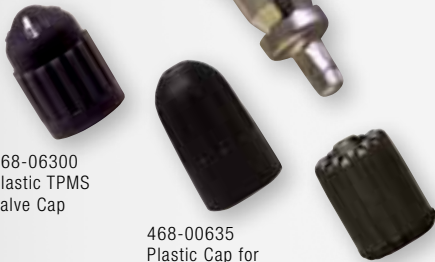

468-06300
Plastic TPMS
Valve Cap

468-00635
Plastic Cap for
VS-930 TPMS
Snap-In Valve

468-00650
Small Plastic
TPMS Valve Cap

C. Dill TPMS Valve Caps & Cores

- All valve caps and cores packaged 100/box

Ascot No.	Mfg. No.	Description	Qty./Box
468-01001	100-TP	Electroless Nickel Plated Valve Core	100
468-06300	630N	Plastic TPMS Valve Cap	100
468-00635	635	Plastic Cap for VS-930 TPMS Snap-In Valve	100
468-00650	650	Small Plastic TPMS Valve Cap	100
468-00680	680	N2 Aluminum cap for TPMS	100
468-00690	690	N2 Plastic cap for TPMS	100

D

TPMS TORQUE WRENCHES & SOCKETS

D. TPMS Torque Wrenches and Sockets

- Perfect for tightening grommet nut to manufacturer specifications
- Periodic calibration recommended