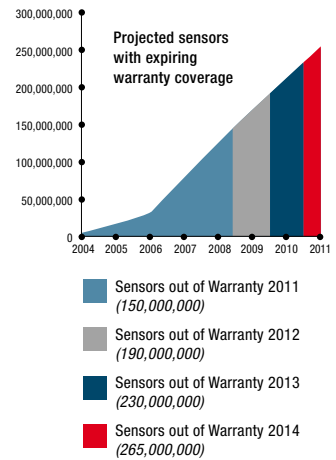

TPMS SENSORS OUT OF WARRANTY:

* Based on Industry Average Bumper to Bumper 3 year/36,000 mile Warranty and 15,000 miles per year average

TPMS Sensors to be Serviced or Replaced

- Nearly 260 million TPMS sensors now on the road!
- Over half of those are now at least three years old.
- Average battery life is five to seven years.

Market Studies Estimated Replacements Due to Battery Failure:

- **2012:** Approx. 1.71 million sensor units replaced
- **2013:** Approx. 2.68 million sensor units replaced
- **2014:** Approx. 3.79 million sensor units replaced

TPMS CHALLENGE:

There is a growing number of vehicles that require a corporate scan tool to complete a vehicle repair. The market needs a tool that can function as BOTH a scan tool AND sensor activation tool.