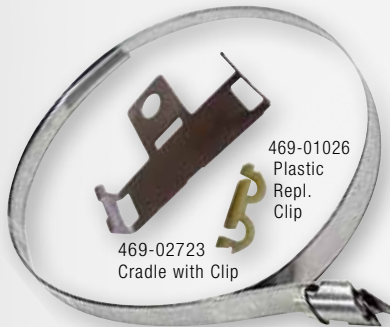

BANDED TPMS SYSTEMS & ACCESSORIES

A

469-0126
Plastic
Repl.
Clip

469-01426
Adjustable Band
for Banded
TPMS Sensors

B