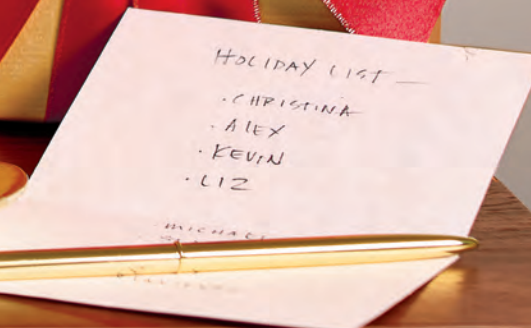

Shimmer and Shine

This holiday season, give GODIVA's gold standard.

NEW HOLIDAY GOLD COLLECTION

It's the gift they'll look forward to, year after year. Our classic assortment of milk, dark, and white chocolates with delectable fillings, presented in our iconic gold gift box tied with festive red ribbon. ©D

191763	70 pcs	1 lb 11.9 oz	$95
13052	36 pcs	14.3 oz	$49
13050	19 pcs	7.1 oz	$29
13048	8 pcs	3.4 oz	$16
11238	4 pcs	1.6 oz	$8.50

GOLD COLLECTION (not shown)

Our instantly recognizable gold gift box tied with classic gold ribbon. ©D

75879	140 pcs	4 lbs 1.5 oz	$175
75876	105 pcs	2 lbs 11 oz	$140
75874	70 pcs	1 lb 11.9 oz	$95
75091	36 pcs	14.3 oz	$49
75037	19 pcs	7.1 oz	$29
75885	8 pcs	3.4 oz	$16
190055	4 pcs	1.6 oz	$8.50
190049	2 pcs	0.75 oz	$5.50