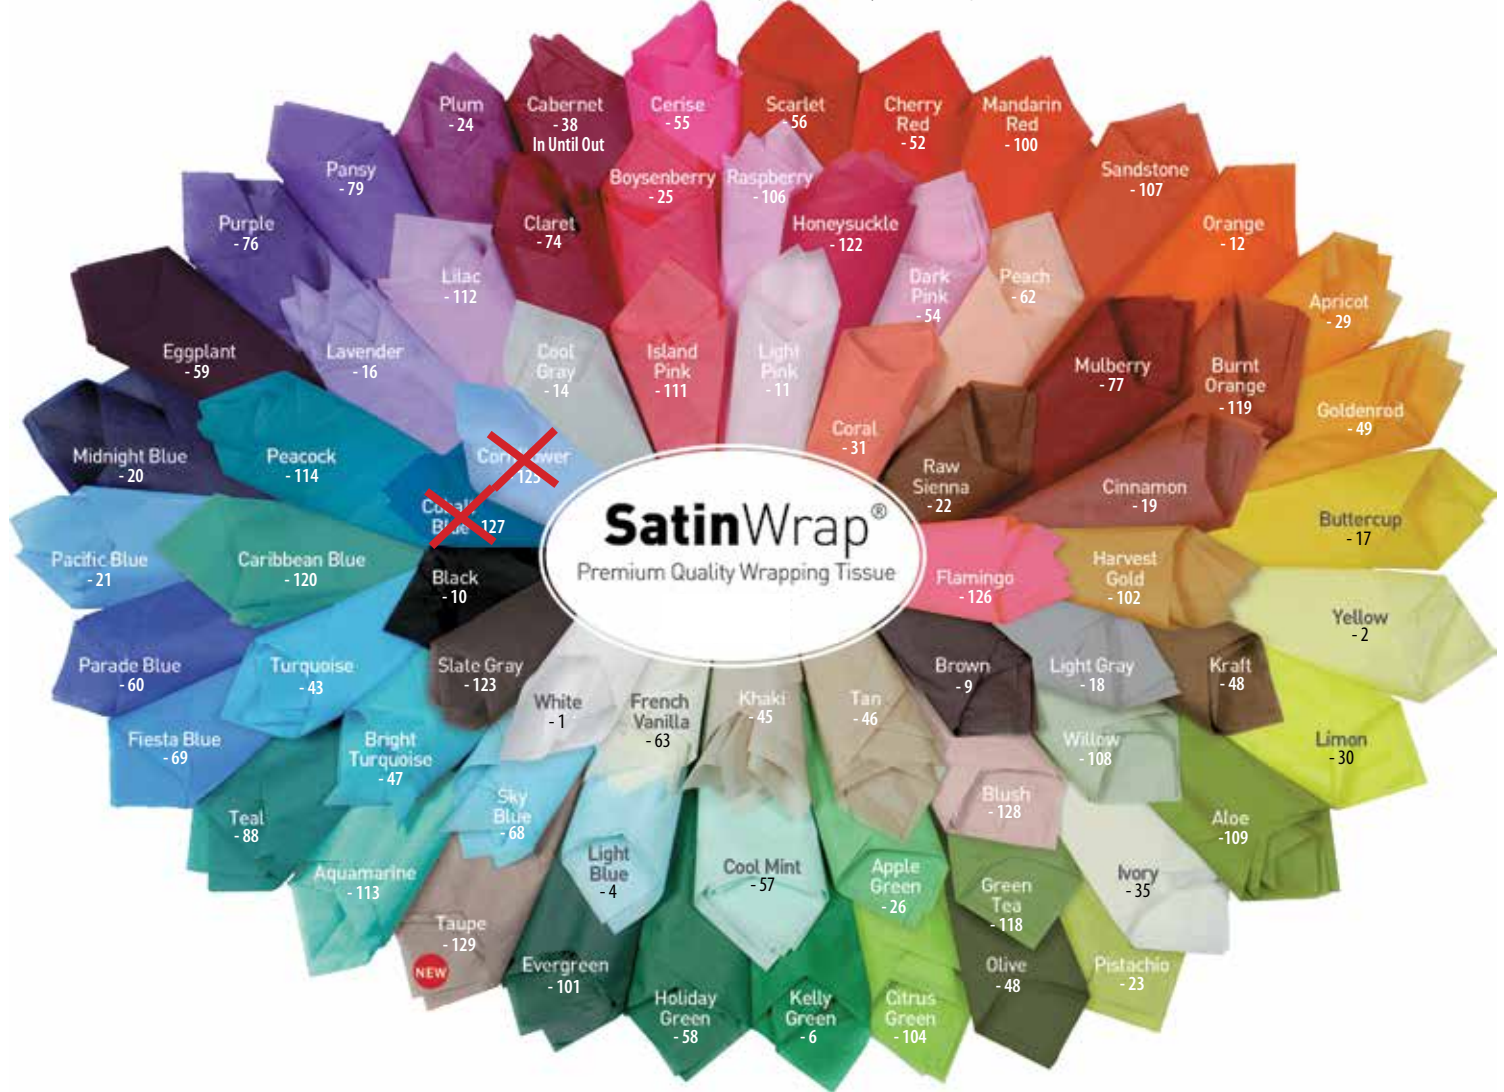

## Solid Color Tissue

CODE	DESCRIPTION	PACK	1	2-4	5+
C20-	20x30 Tissue	480	45.30	43.75	41.95
* F15-	15x20 Tissue	480	23.65	22.85	21.90

\* Available Colors: Aloe 109, Aquamarine 113, Black 10, Blush 128, Bright Turquoise 47, Buttercup 17, Caribbean Blue 120, Cerise 55, Cherry Red 52, Citrus Green 104, Dark Pink 54, French Vanilla 63, Holiday Green 58, Kelly Green 6, Light Gray 18, Light Pink 11, Midnight Blue 20, Parade Blue 60, Purple 76, Scarlet 56, Turquoise 43  
• Quire fold. Flat available, please contact your Sales Representative.