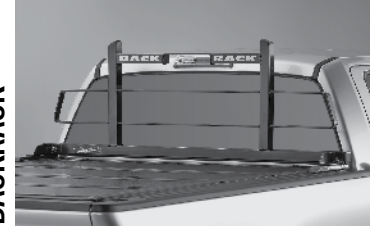

SAFETY

CAB GUARD FRAMES

BACKRACK™