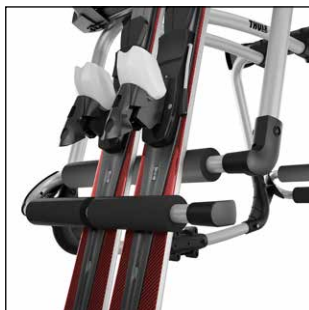

Tram™ Hitch-Mounted Ski Carrier