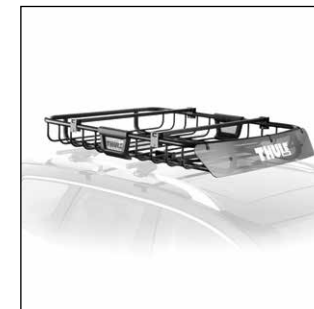

### ROOF-MOUNTED ACCESSORIES

Big Mouth™ Upright Bike Carrier

Hullaport Pro™ Folding J Kayak Carrier

Set-to-Go™ Kayak Saddles

M.O.A.B.™ Sport Cargo Basket

Force L 624™  
Force XL 625™  
Cargo Boxes

Universal FlatTop™  
Ski/Snowboard Carrier