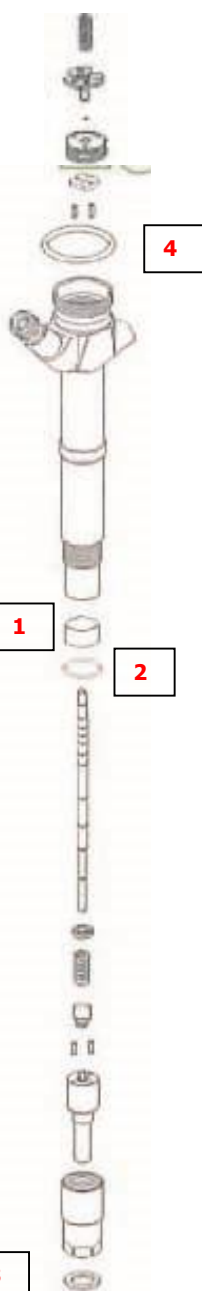

DENSO SPARE PARTS

1) Boccola in plastica – Plastic Bush

BK0052-20 23256-27010
BK0052-21 23256-27020
BK0052-22 23256-30010

3) Rondella in rame – Heat Schield

BK0052-23 11176-30011
BK0052-24 11176-30010 diam: 16mm thickness 2.00mm
BK0052-25 11176-26030
BK0052-26 11176-26020

2) O-ring

BK0052-03 diam: 17x2mm 96721-19017
BK0052-04 diam: 15x2.3mm

2 + 4

Kit O-RING

BK0052-05
Composed of:
BK0052-02 (position 4)
BK0052-04 (position 2)
diam: 15x2.3mm

Kit O-RING

BK0052-06
Composed of:
BK0052-02 (position 4)
BK0052-03 (position 2)
diam: 17x2mm
Code: 96721-19017

3