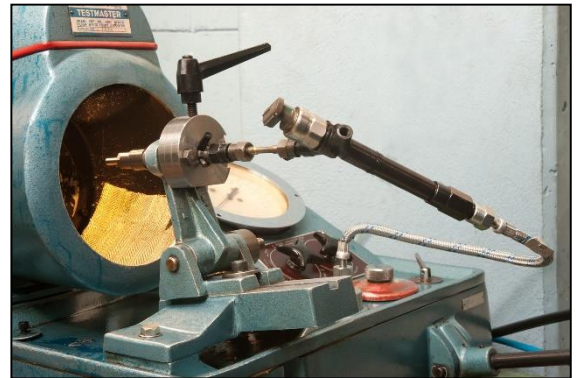

TOOLS X DENSO INJECTORS

CLEANING-KIT X FILTERS INSIDE DENSO INJ.

AZ0134-DS-10

Kit to clean Denso injector's filter with hand test-injector (AAE060-0H) with REVERSE-FLOW system.

The aim of our kit AZ0134-DS-10 is to avoid to replace the high-pressure inlet filter of common rail injector Denso due to blockage of dirt that cause the loss of efficiency of the injector.

The systems to replace Denso filter now on the market have a remarkable complexity procedure and require a lot of time from the operator.

Our Kit AZ0134-DS-10 permits to clean the filter using the system of REVERSE-FLOW and allows to clean the filter in a blink of an eye with maximum simplicity saving time and money !