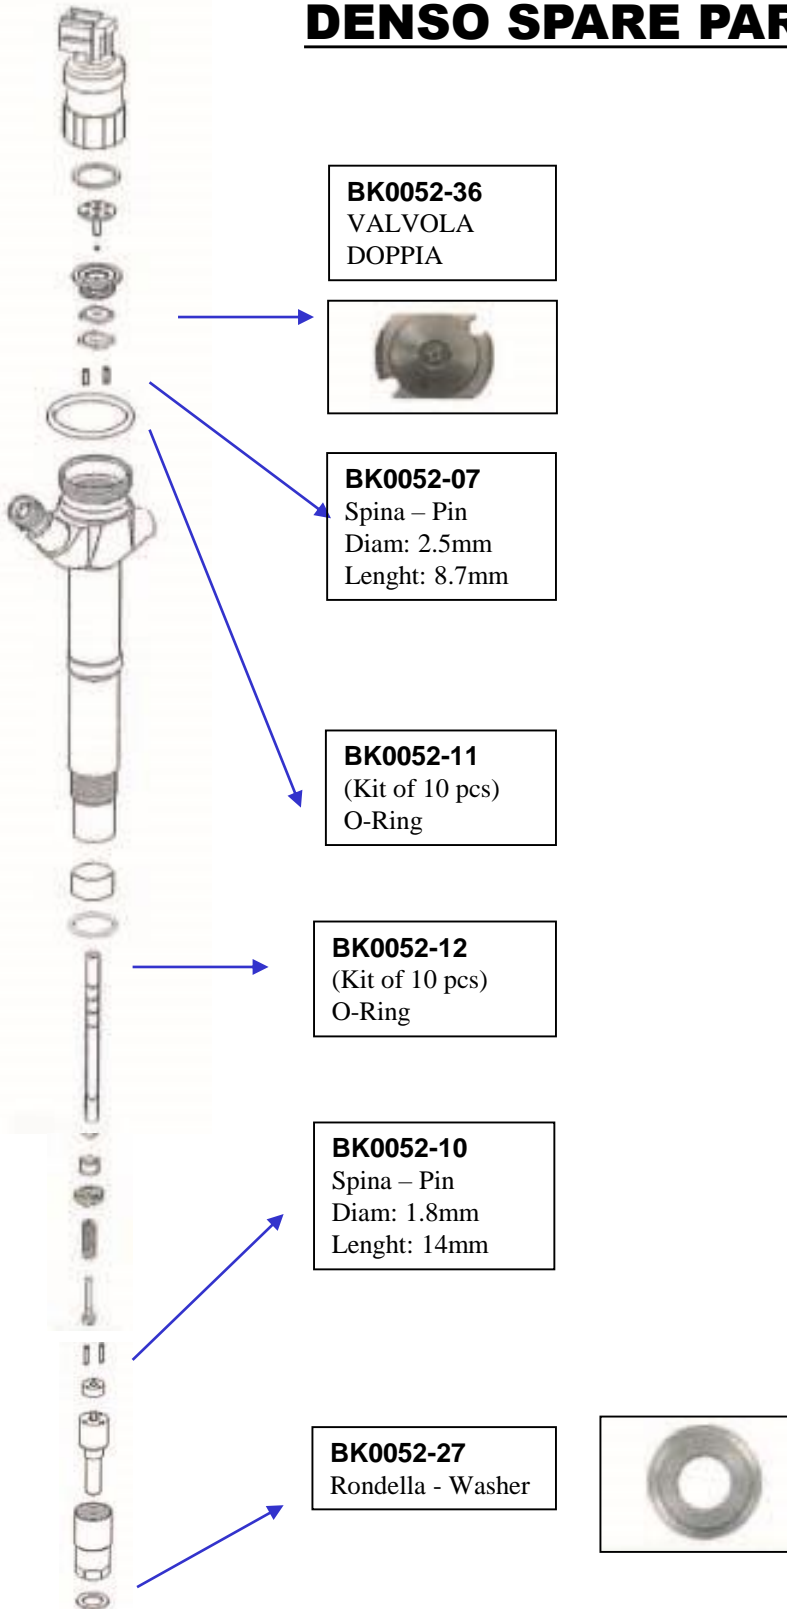

AC0516-CR19 WRENCH FOR NOZZLE-NUT DENSO

Polygonal 19mm
Connection for torque wrench: 14X18mm

AC0506-14 WRENCH FOR NOZZLE-NUT DENSO

Int. Hexagon: 14mm
Hex. Hexagon: 27mm

CLAMP X VICE

AB0141-CR CLAMP TO FIX INJECTOR DENSO ON THE VICE

2) O-ring

BK0052-03 diam: 17x2mm 96721-19017
 BK0052-04 diam: 15x2.3mm

2 + 4

Kit O-RING

BK0052-05
 Composed of:
 BK0052-02 (position 4)
 BK0052-04 (position 2)
 diam: 15x2.3mm

Kit O-RING

BK0052-06
 Composed of:
 BK0052-02 (position 4)
 BK0052-03 (position 2)
 diam: 17x2mm
 Code: 96721-19017

3

DENSO SPARE PARTS

DENSO SPARE PARTS

SPRING X SOLENOID OF DENSO INJ.

BK0052-37
SPRING X SOLENOID DENSO
Diam: 3,75mm Length: 19mm

BK0052-38
SPRING X SOLENOID DENSO
Diam: 3,75mm Length: 18,7mm

BK0052-39
SPRING X SOLENOID DENSO
Diam: 3,75mm Length: 18,4mm