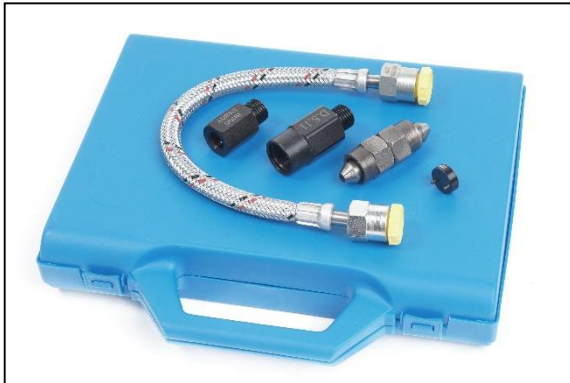

Diam: 5,5

To clean inside the body of Denso injectors

TOOL TO ASSEMBLE THE NOZZLE

AE0289-CR STOP TO BLOCK THE NOZZLE OF BOSCH PIEZO AND DENSO INJECTORS.

To use to assemble easily the nozzle.

Fixing-part to block the nozzle during the assembly of the injector.

Insert the nut on the nozzle. Fix the tool on the nozzle. Place the nozzle in correct position, pay close attention to the two little pins of the injector.

Once the nozzle is in the correct position push the tool and screw the nut.

TOOLS X DENSO INJECTORS

CLEANING-KIT X FILTERS INSIDE DENSO INJ.

AZ0134-DS-10

Kit to clean Denso injector's filter with hand test-injector (AAE060-0H) with REVERSE-FLOW system.

The aim of our kit AZ0134-DS-10 is to avoid to replace the high-pressure inlet filter of common rail injector Denso due to blockage of dirt that cause the loss of efficiency of the injector.