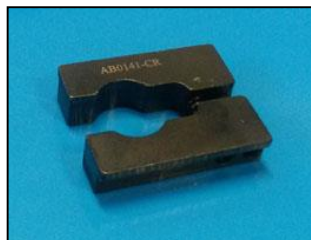

AC0529-00 WRENCH TO DISASSEMBLE THE BOBBIN OF DENSO INJECTOR ON CAT - PERKINGS

TOOLS X DENSO INJECTORS

WRENCH TO DISMANTLE INJECTORS

AC0516-19 WRENCH FOR NOZZLE-NUT DENSO

Polygonal 19mm
Connection for torque wrench: 9x12mm

AC0516-CR19 WRENCH FOR NOZZLE-NUT DENSO

Polygonal 19mm
Connection for torque wrench: 14X18mm

AC0506-14 WRENCH FOR NOZZLE-NUT DENSO

Int. Hexagon: 14mm
Hex. Hexagon: 27mm

CLAMP X VICE

AB0141-CR CLAMP TO FIX INJECTOR DENSO ON THE VICE

TOOLS X **DENSO** INJECTORS

TESTER-CLAMP FOR INECTORS

AZ0309-06 CLAMP FOR INJECTOR DENSO
Diam: 27mm

AZ0309-07 CLAMP FOR INJECTOR DENSO/JOHN DEERE
Diam: 23,5mm

AZ0309-14 CLAMP FOR INJECTOR DENSO
Diam: 24mm (only back-leak)

AZ0309-15 CLAMP FOR INJECTOR DENSO/CAT/PERKINGS
Diam: 19mm (only back-leak)

QUICK CONNECTION FOR DENSO INJECTORS

AAZ034-40 ADAPTOR FOR BACK-LEAK OF DENSO
INJECTOR WITH QUICK CONNECTION.

Thread 8x1mm
Quick connection for back-leak pipe