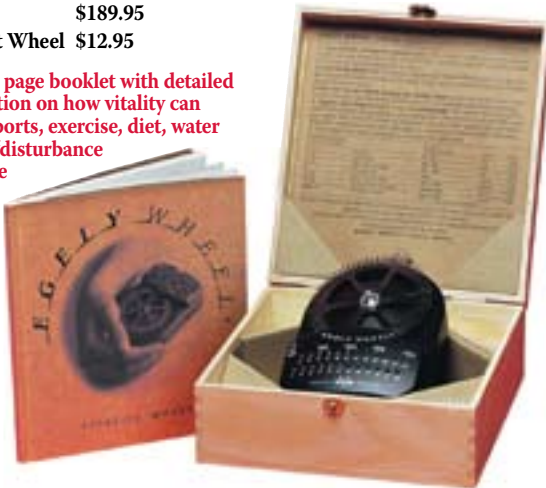

The Egely Wheel rates your "vitality quotient" or VQ. Those who are the most vital, relaxed, energetic and joyous were able to make the wheel spin the fastest. If your VQ level has been low for a few weeks, it is a warning and an opportunity to work on improving your health and fitness.

The Egely Wheel is very simple to use and requires no training. The key component is a 3" wheel that rotates on a delicate pivot fueled by your life energy. Simply remove the plastic cover and cup one of your hands, surrounding the wheel as completely as possible with your fingers and palm. The wheel will rotate as you concentrate. Battery operated.

#54848 Egely Wheel $189.95

#54849 Replacement Wheel $12.95

You will receive an 83 page booklet with detailed instructions, information on how vitality can be increased, sleep, sports, exercise, diet, water structure, ion levels, "disturbance zones," a history of the energy of life, little known facts about the brain, background of the development of the Egely Wheel, first person accounts of encounters with the vitality meter and a chart to keep track of your progress.

YOUR CHAKRAS AND YOUR AURAS

Shows how to clear the chakras of old hurts and to cleanse and strengthen the aura for protection against invasive energy. Healing is explained as a process of awareness, intuition and self-discovery. Indispensable grounding techniques. 265 pages

#82066 Your Aura and Your Chakras $16.95

THE MAGIC OF SHAMBALLA

Within our DNA lies the mystery and magic of Shamballa. This esoteric CD provides you with profound frequency maps to harmonize your body temple and its surrounding energetic fields with this vast influx of loving energy. 61 minutes.

#41006 Shamballa: Journey Home $22.95

DISCOVER THE ANCIENT ART OF SELF-HEALING WITHOUT DRUGS, NEEDLES, PAIN OR SURGERY

The self-healing exercise known as Chi-Gong that started 2500 years ago is no longer the exclusive domain of a few masters, but today can be practiced by anyone who desires optimum health. Natural Chi-Gong consists of three steps: relaxation, tranquility, and naturalness. It aligns the body's energy field with that of the universe. Previously, it took years to master the technique.

A process was employed to record the bio-energetic field that is produced by a high level Chi-Gong Master and then simulated by the Bio-Energizer. The result: Using the Bio-Energizer in the comfort of your own home is just like employing a Chi-Gong Master.

Using this for only 15-20 minutes a day can produce some remarkable changes to your health and vitality. There are many satisfied users who report a less stressful demeanor, clearer thinking, more energy, better sleep, increased attention span, improved joint mobility and a new overall sense of well-being. Customer testimonials and testing has proven its effectiveness.

The device uses a patented sound oscillator that occupies little space on a table and produces inaudible sound waves, based on the principle of vibration medicine. It's easy to understand: by adjusting, strengthening, and supporting the human bio-energetic field, the self-healing capacity is intensified and the body can spontaneously recover to health.

THIS IS AN OUTSTANDING PRODUCT THAT MERITS YOUR ATTENTION

#75043 BioEnergizer $369.95