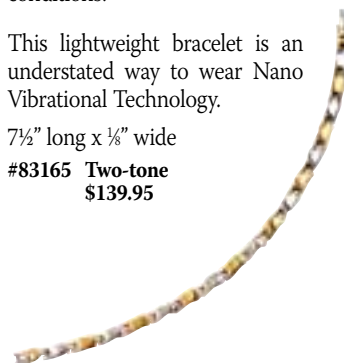

BENEFITS

- Reduces the effects of stress, fatigue and jet lag
- The TESLAR chip uses subtle energy technology to screen the body from electronic pollution, allowing the body to operate more harmoniously within the earth's natural resonance field
- Decreases hyperactivity, anxiety, migraines, and depression

SHUZI products incorporate Nano Vibrational Technology, supplying health benefits such as greater energy, enhanced strength and balance, along with improved mental clarity. Shuzi uses subtle vibration programmed at the nano-level to create a stronger frequency for your biofield enabling your body to more capably resist the effects of any stress it is subjected to. Cells communicate with each other by known methods of chemical reactions and through the biofield. They have a resonating frequency at which they operate in order to stay healthy, but these cells are affected by outside electric and magnetic environmental conditions.

This lightweight bracelet is an understated way to wear Nano Vibrational Technology.

7 1/2" long x 1/8" wide

#83165 Two-tone $139.95