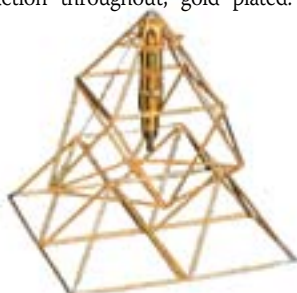

Harmonize the Body's Energy Fields

LET GO OF NEGATIVE ENERGY

The MegaChi™ Pendant is designed to protect from negative energies like fear and doubt. It also protects from negative electromagnetic low frequency energy fields caused by cell phones, microwaves, computers, etc.

- Expect to feel a new and wonderful sense of being
- Expect to be more connected with your intuition and remember the things that matter
- Expect to feel revitalized and energized so you can accomplish the things that are important to you
- Expect to attract wonderful things, events and people into your life
- Expect to raise your emotional IQ

By wearing this pendant, your energy shifts to a higher energy signature with a resonant frequency that meets in the heart center, or chakra to experience yourself as beautifully balanced, centered and harmonized. 1 x 2".

MegaChi Harmonic Resonance Pendant

- #99601 Rhodium (Platinum) with box-link chain $299.95
- #99602 24K Gold plated with black silk cord $299.95

REMOVE ENERGY BLOCKS AND BOOST TRANQUILITY

Pyramids have been recognized for thousands of years for their healing and restorative powers, and to deepen meditation. The Pyramid Beamer balances your energy meridians and chakras to promote tranquility. 7 pyramids and 7 Beamers combine to create a system many times more powerful than a single Beamer. The effect of this powerful subtle energy system will be perceived rather quickly.

Put it on a table to energize an entire room.

In the kitchen, it will energize fruits and vegetables, making them last longer and taste better; it even improves the taste of your favorite wine.

Use it in the bedroom for enhanced lovemaking and for a peaceful and restorative sleep. Use it in the office to offset the negative effects from your computer and