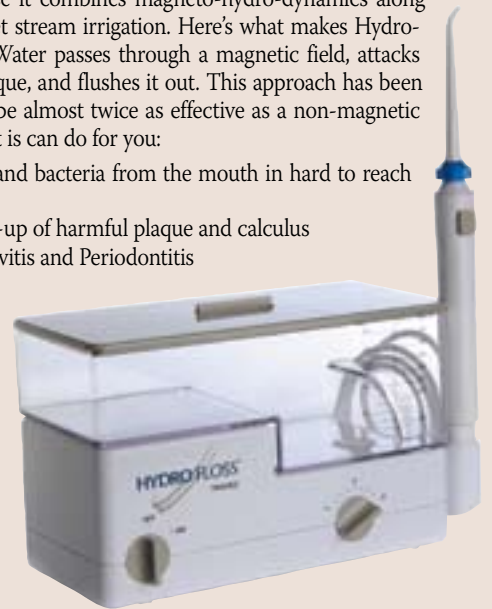

THE MOST EFFECTIVE ORAL IRRIGATOR AVAILABLE

There are lots of oral irrigators for you to choose from. We think this is the best one because it combines magneto-hydro-dynamics along with the power of jet stream irrigation. Here's what makes Hydro-Floss so special ... Water passes through a magnetic field, attacks the bacteria and plaque, and flushes it out. This approach has been clinically proven to be almost twice as effective as a non-magnetic irrigator. Here's what it can do for you:

- Removes germs and bacteria from the mouth in hard to reach places
- Reduce the build-up of harmful plaque and calculus
- Helps fight Gingivitis and Periodontitis
- Freshens the breath by removing bacteria growth

We've sold lots of these over the years and can honestly say everyone is very pleased with their purchase.

- #46002 **Hydro Floss** $129.95