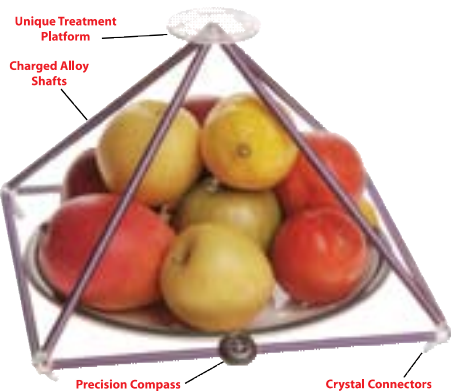

A GOOD PLACE TO START WITH PYRAMIDS

This 10" pyramid will stimulate mediation, psychic energy, sensual awareness and initiate exciting dreams. With its circular treatment platform, you can easily treat food or a glass of water. It has been meticulously designed to provide the maximum "pyramid energy experience" at an economical "starter price."

The aluminum-titanium shafts have been charged with a 1,000,000 volt Tesla coil to increase their energy output. Even the connectors are pyramid shaped with precise Cheops angles and look like jewels. The bottom of the pyramid is designed to be off the ground so it can vibrate properly. Nick Edward, the designer, even furnishes a precision compass so you can align it to magnetic north. If you're looking for a good place to start with pyramids, this is it!

#83156 10" Amethyst Anodized Pyramid $49.95

A VERY UNIQUE DOUBLE PYRAMID

This is a pyramid formed by two Cheops pyramids, attached base to base, creating a two-pyramid shape. The Egyptians wrote that a pyramid with its own reflection was the most powerful. Trying to duplicate this, the creators of this double pyramid found it was a perfectly squared mathematical model of a sphere and the form created two new strange-shaped pyramids. Results point to a synergistic effect caused by the two pyramids.

The Atlantian Pyramid Crystal is made with platinum shafts and complemented with gold shafts to outline the strange, new pyramid's base. The name was inspired by Atlantis. It is a very powerful device. It works well as a centerpiece on a table or set up in the middle of a room. It will become the focal point of energy, conversation and group interaction. 14" high and 11" wide. Comes with compass attached.