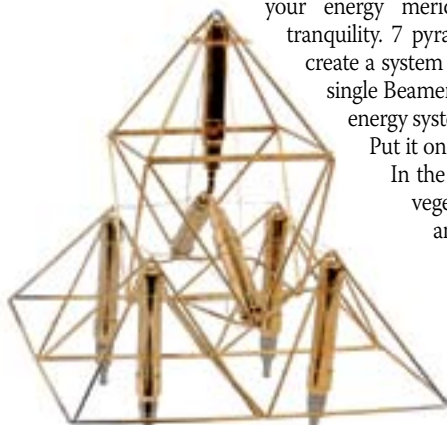

REMOVE ENERGY BLOCKS AND BOOST TRANQUILITY

Pyramids have been recognized for thousands of years for their healing and restorative powers, and to deepen meditation. The Pyramid Beamer balances your energy meridians and chakras to promote tranquility. 7 pyramids and 7 Beamers combine to create a system many times more powerful than a single Beamer. The effect of this powerful subtle energy system will be perceived rather quickly.

Put it on a table to energize an entire room.

In the kitchen, it will energize fruits and vegetables, making them last longer and taste better; it even improves the taste of your favorite wine.

Use it in the bedroom for enhanced lovemaking and for a peaceful and restorative sleep. Use it in the office to offset the negative effects from your computer and

other electronics. Works quickly and silently. Nothing to plug in or turn on, and nothing to break. Quality construction throughout; gold plated. 16" high x 14" x 14"

#42765 Pyramid Beamer $1,299.95

FOR SMALLER AREAS

The Solarizer combines the energy of 7 pyramids, star geometry and a Beamer to focus higher energies but with less intensity.

#75063 Solarizer Beamer $254.95