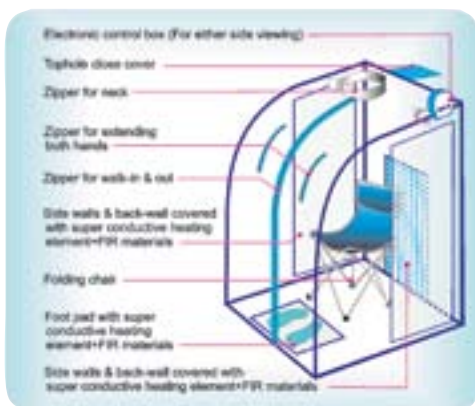

FAR INFRARED SAUNA FOR DEEP THERMAL PENETRATION

Far Infrared Ray is a form of electromagnetic light energy from the sun. It can penetrate through the skin into the subcutaneous tissues improving blood circulation, promoting overall metabolism, getting rid of bodily toxins and metabolic by-products from the body and improve cellular vitality. Upon penetrating the skin, FIR transforms light energy