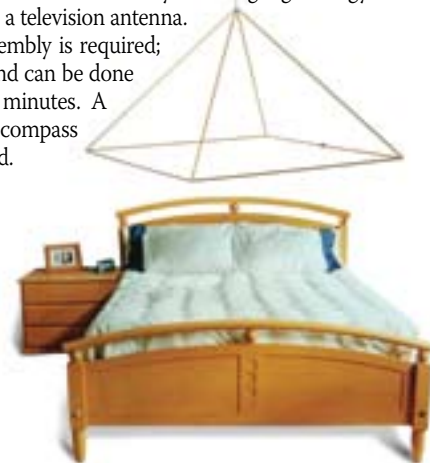

#83157 42 1/2" Mothership Pyramid Sleep System $249.95

ACCELERATE HEALING WITH ENERGY BALANCING PLATES

If you are high strung and feel turbulent, you require calming down for balance. If you are overly peaceful and too relaxed, you may need energizing for balance. "Balance" refers to being right in the center, neither too energetic nor too sedate.

This set of 3 disks is specially designed for energy balancing. They look like electronic printed circuit boards, except the patterns of copper imprinted

on the disks are very intricate/ornate designs incorporating sacred geometry patterns. Hold the disks and place them in the area that needs balancing. The copper shapes collect "free energy" or ions from the air that activates the shapes imprinted on the disks.

#34019 Powerforms Set of 3 Balancing Plates $129.95

Place your fingertips on the Cell Balancer Plate to experience a sense of harmonic balance. Spiritual patterns of transformation flow through your energy pathways, directly into the spiritual cells of the body. This gently and effectively aligns your cells with your Future Self's positive blueprint, which activates your cells' higher potential.

#42715 Cell-Balancer Plate $61.95