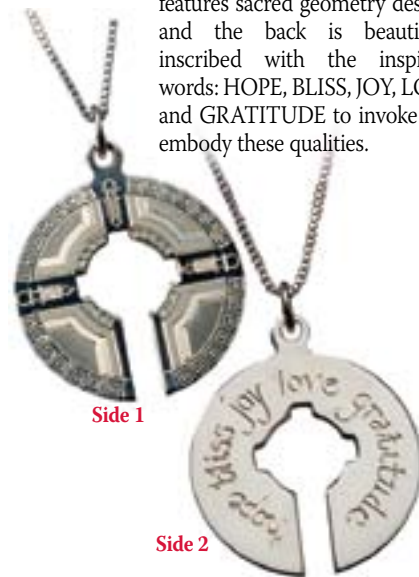

Side 1

Side 2

- #33812 **HiChi Pendant 3/4" Sterling Silver** \$179.00 (27" Silver chain included)
- #99894 **HiChi Pendant 1" Sterling Silver** \$229.00 (27" Silver chain included)

Harmonize the Body's Energy Fields