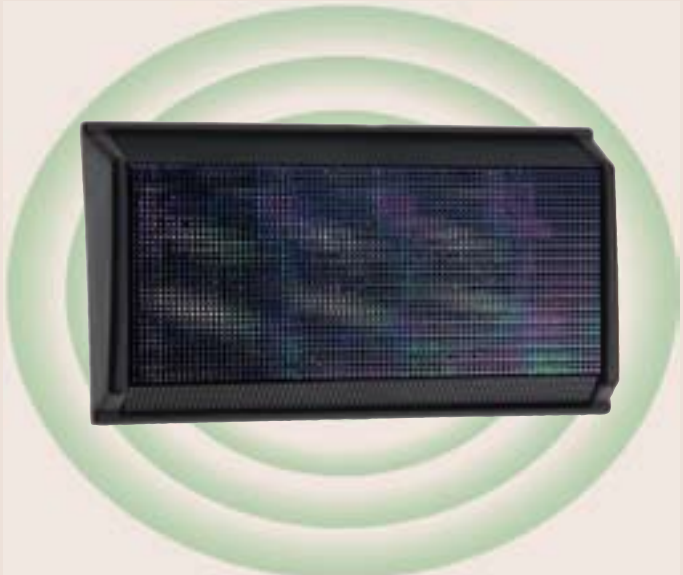

PROTECT YOUR WHOLE HOUSE FROM EMF THE MOST EFFECTIVE DEVICE WE'VE COME ACROSS

Put this small device (4" x 2 1/2") in a house (up to 3000 sq. ft.) and you'll notice the difference in 1-2 days. People as well as plants and animals will benefit when your space is energetically restructured, thereby restoring a feeling of harmony to the area. Users report a tangible change in the atmosphere or air quality, resulting in improvements in vitality, behavior and a general sense of well-being. As a result of a harmonious flow of positive energies, most people say they feel calmer, relax easier, become more creative and sleep better.

The Safe Space device realigns environmental fields, quickly, effectively and permanently as long as it is kept in place. It is self energized and works without electricity. The Safe Space's holographic grid emits light waves that cause detrimental EMFs to collapse and dissipate. It is permanently encoded and cannot be weakened, altered or neutralized. It also has a purifying effect on the area. We have many, many satisfied customers and can recommend this to you without hesitation.

#46005 Safe Space $109.95

HIGH POWERED DIGITAL DIODE FOR COMPUTER AND BLACKBERRY USERS AND APPLIANCES

We have been offering a cell phone diode for several years and it is used by thousands of satisfied customers. We are pleased to present a new diode for high energy applications. It is designed to neutralize the harmful EMF radiation emitted by:

- Blackberry and other sophisticated hand-held devices
- Television receivers
- Computers: laptop and desktop
- Microwave ovens
- Large electrical appliances
- Fluorescent lights
- X-Ray machines