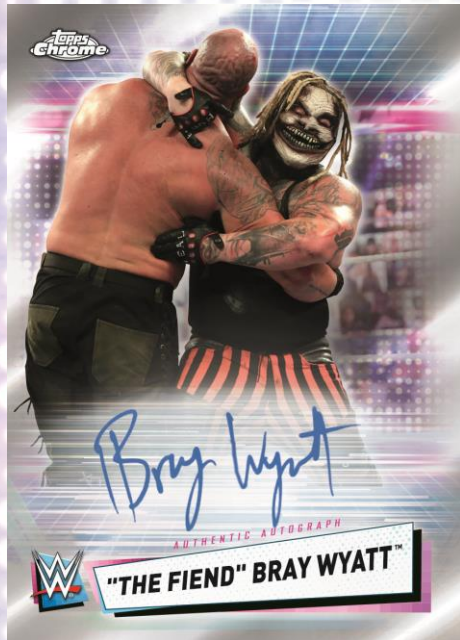

WWE CHROME

Base Autograph Card

Topps *WWE*® Chrome Makes its Return with Fresh Designs & Exciting New Content!

Look for 100 base cards & several insert sets to collect.

Topps *WWE*® Chrome available June 2021!