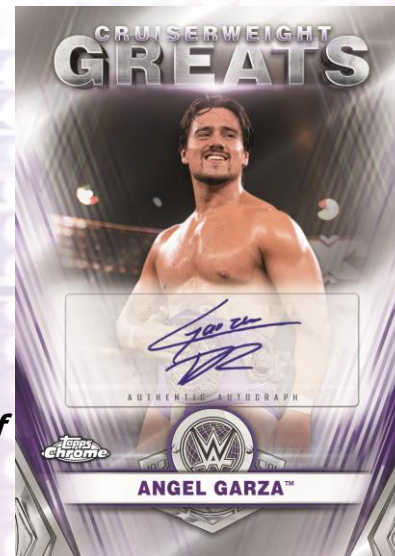

WWE CHROME

AUTOGRAPH CARDS (Cont.)

Five Timers Club Autograph Parallels include:

Gold Refractor – numbered to 50

Orange Refractor – numbered to 25

Black Refractor – numbered to 10

Red Refractor – numbered to 5

SuperFractor – numbered 1/1

Printing Plates – numbered 1/1

*Cruiserweight Greats **FAT PACK EXCLUSIVE** and Great Feats of Strength **VALUE BOX EXCLUSIVE** Autograph Parallels include:*

Orange Refractor – numbered to 25

Black Refractor – numbered to 10

Red Refractor – numbered to 5

SuperFractor – numbered to 1

Cruiserweight Greats
Autograph Card