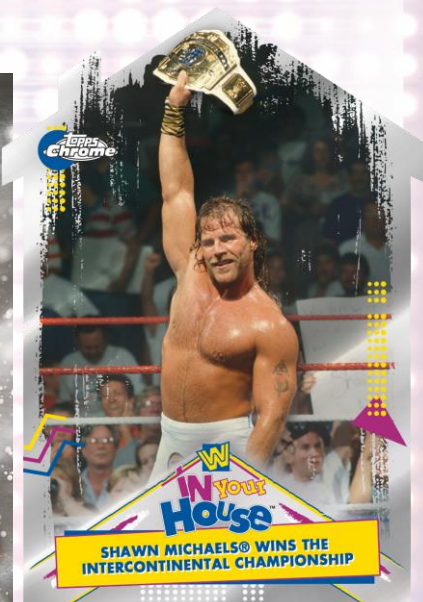

Best of *In Your House* Card