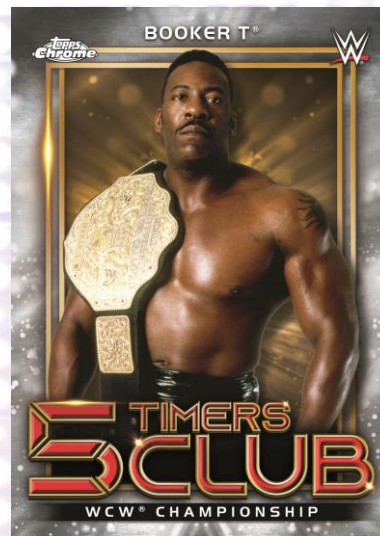

WWE CHROME

Look for insert sets to collect!

INSERT CARDS

Best of *In Your House* – Looking back at some of the greatest moment from the event's history

Five Timers Club – Highlighting a select group of Superstars to win a championship five times or more

Cruiserweight Greats – For its fifth anniversary, celebrating the best WWE/NXT Cruiserweight Champions to date **FAT PACK EXCLUSIVE**

Great Feats of Strength – Spotlighting some of the most impressive feats of strength by WWE Superstars
VALUE BOX EXCLUSIVE

Insert Parallels include:

Green Refractor – numbered to 99

Gold Refractor – numbered to 50

Orange Refractor – numbered to 25

Black Refractor – numbered to 10

Red Refractor – numbered to 5

SuperFractor – numbered 1/1

Five Timers Club