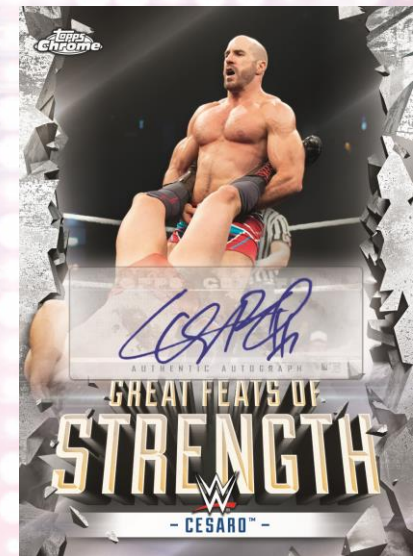

Great Feats of Strength
Autograph Card

Available June 2021!

Solicitation subject to change. Final odds/Superstars subject to actual production runs.