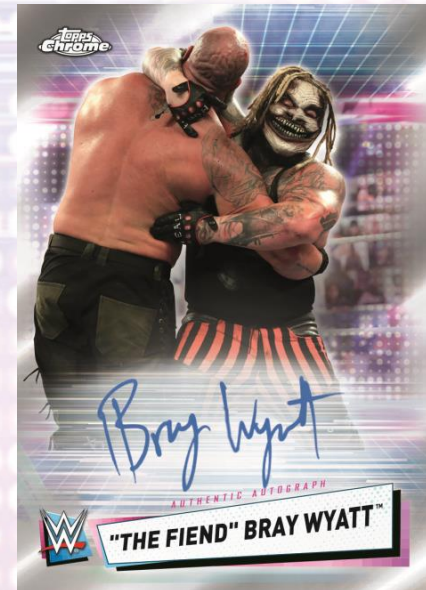

WWE CHROME

AUTOGRAPH CARDS

Collect autograph variations of the collectible inserts!

***Roster Base Autograph Parallels* include:**

Green Refractor – numbered to 99

Gold Refractor – numbered to 50

Orange Refractor – numbered to 25

Black Refractor – numbered to 10

Red Refractor – numbered to 5

SuperFractor – numbered 1/1

Printing Plates – numbered 1/1

Base Autograph Card