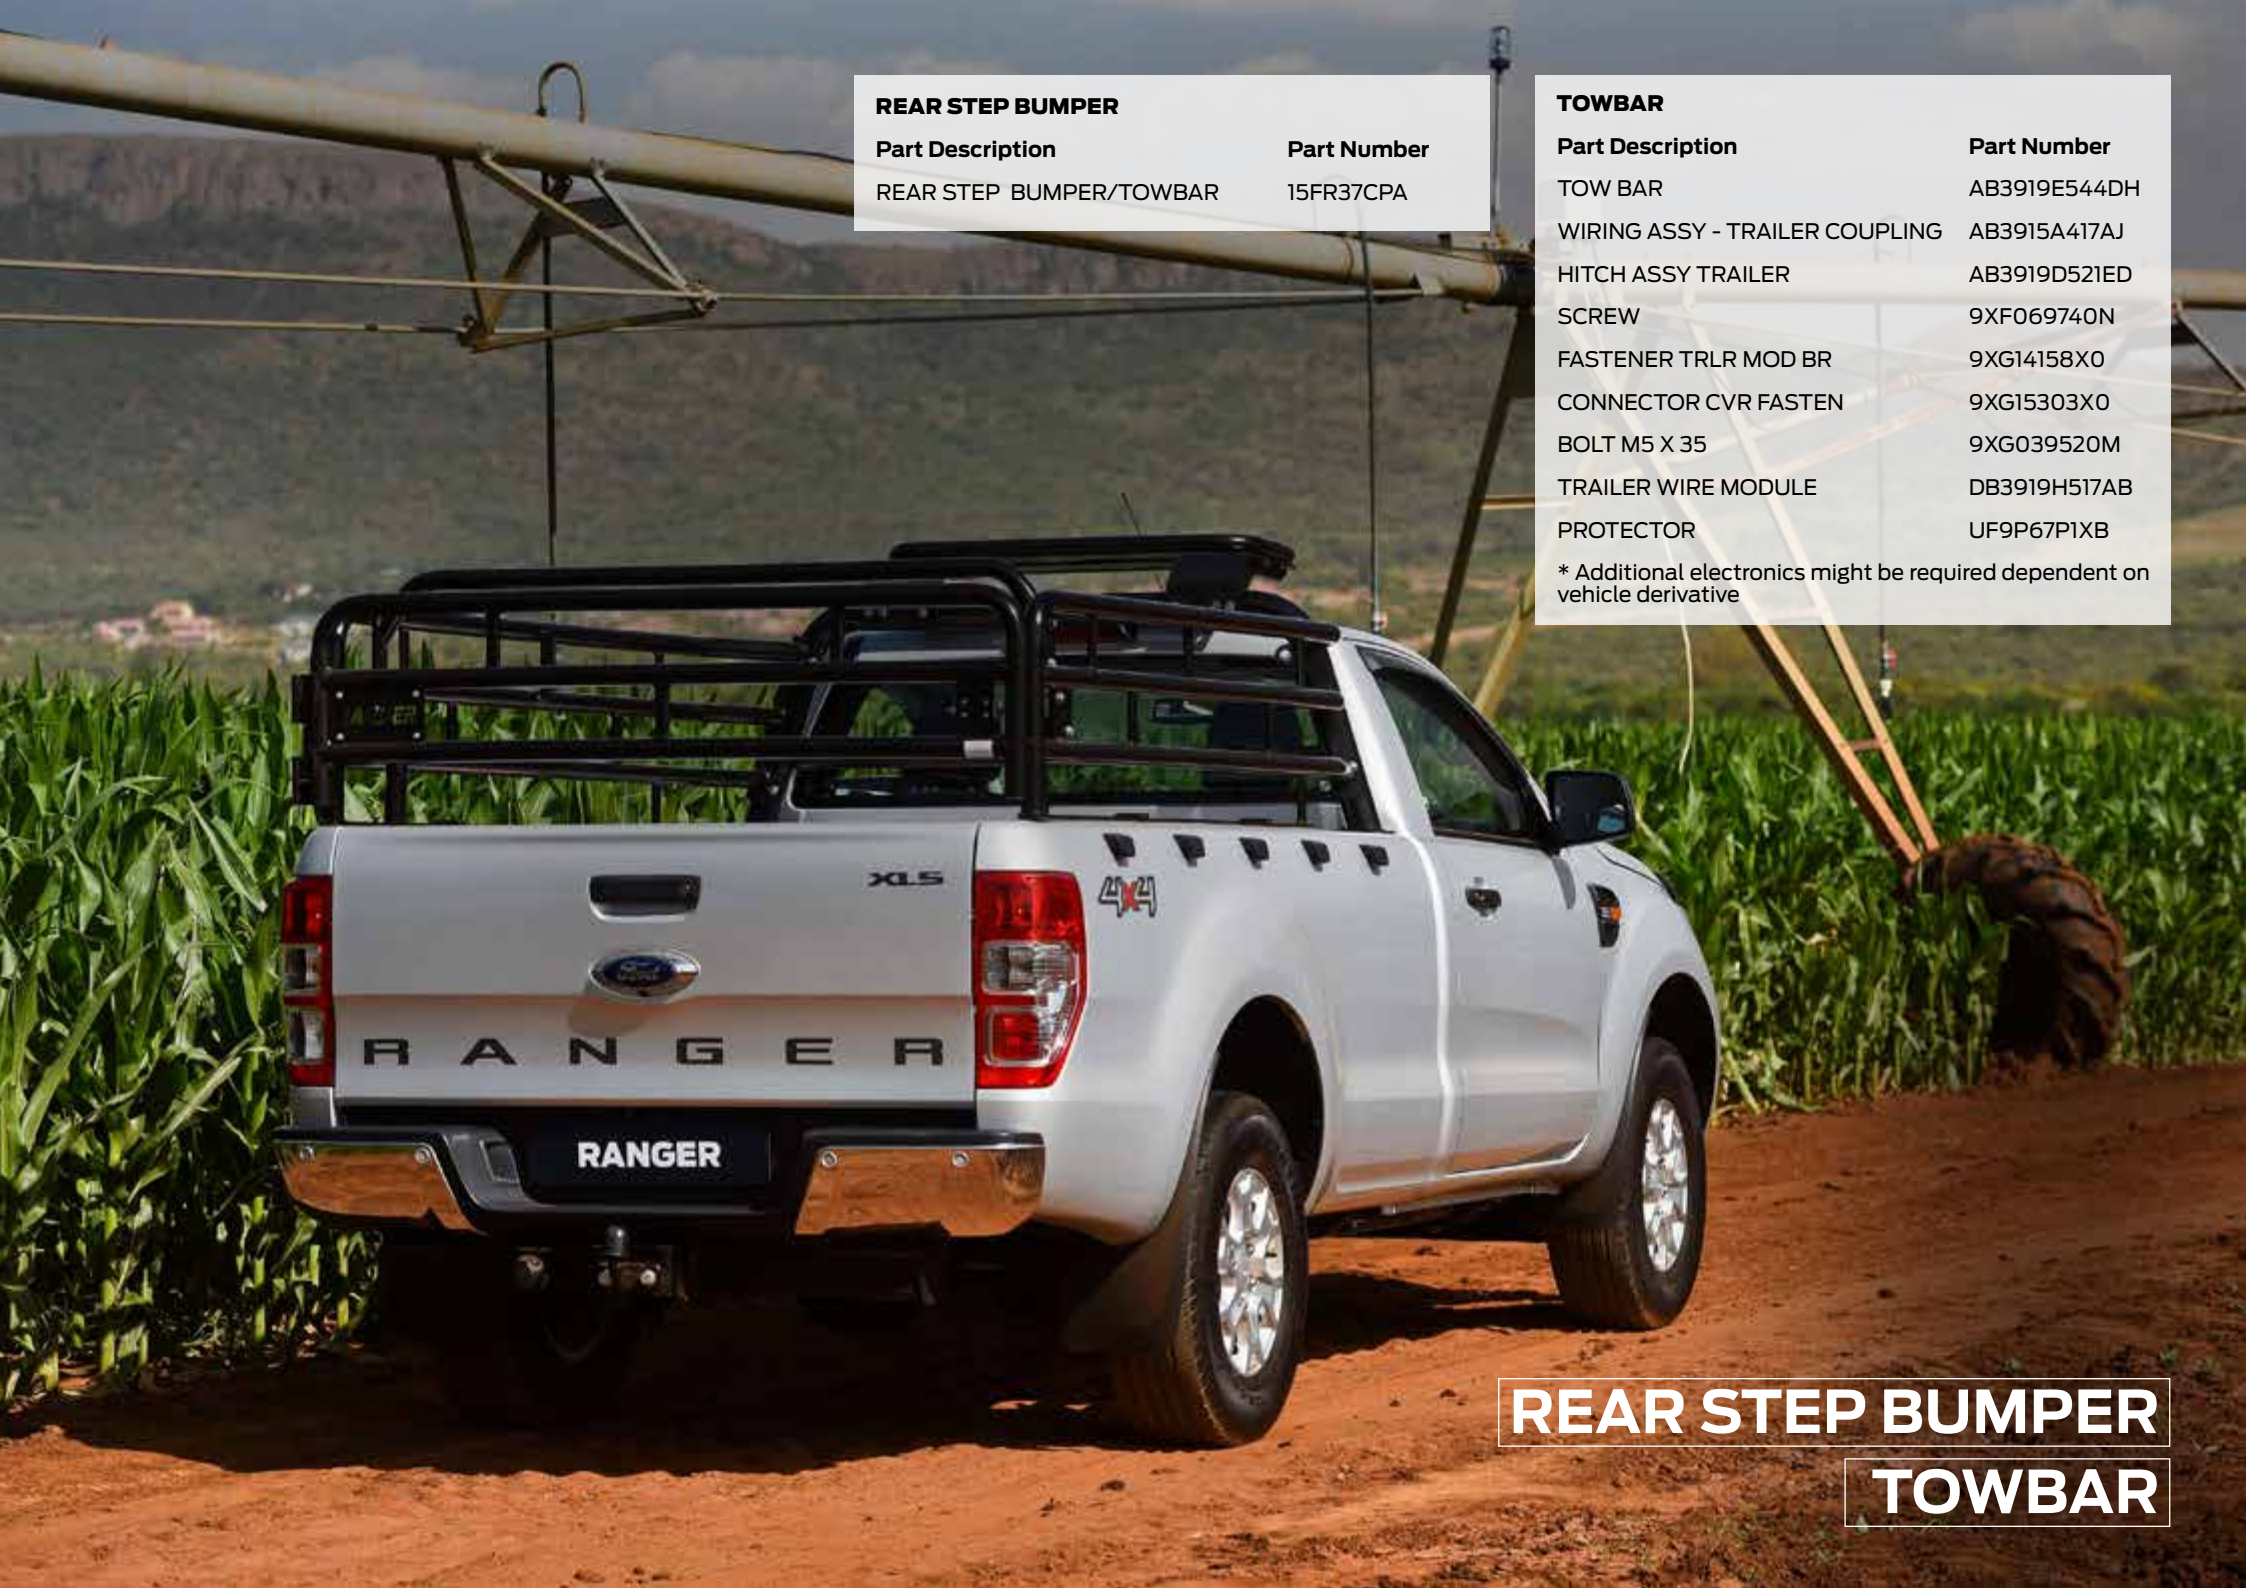

REAR STEP BUMPER

Part Description	Part Number
REAR STEP BUMPER/TOWBAR	15FR37CPA

TOWBAR

Part Description	Part Number
TOW BAR	AB3919E544DH
WIRING ASSY - TRAILER COUPLING	AB3915A417AJ
HITCH ASSY TRAILER	AB3919D521ED
SCREW	9XF069740N
FASTENER TRLR MOD BR	9XG14158X0
CONNECTOR CVR FASTEN	9XG15303X0
BOLT M5 X 35	9XG039520M
TRAILER WIRE MODULE	DB3919H517AB
PROTECTOR	UF9P67P1XB

* Additional electronics might be required dependent on vehicle derivative

REAR STEP BUMPER

TOWBAR