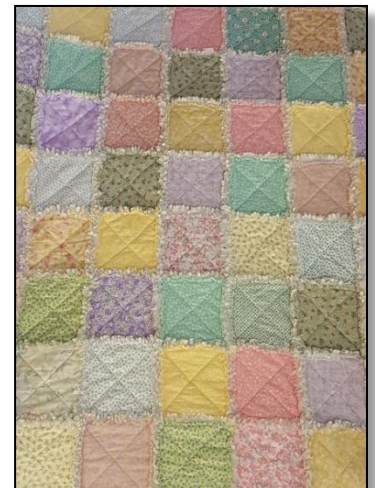

Specifics:

Size: 60" x 80"

This quilt was made by Dennis Maves' mother Alma Maves. It is a pastel-colored, "rag" pattern quilt perfect for a child's bedroom or a guest bedroom. It has never been used.

Value: $200

Minimum Bid: $100