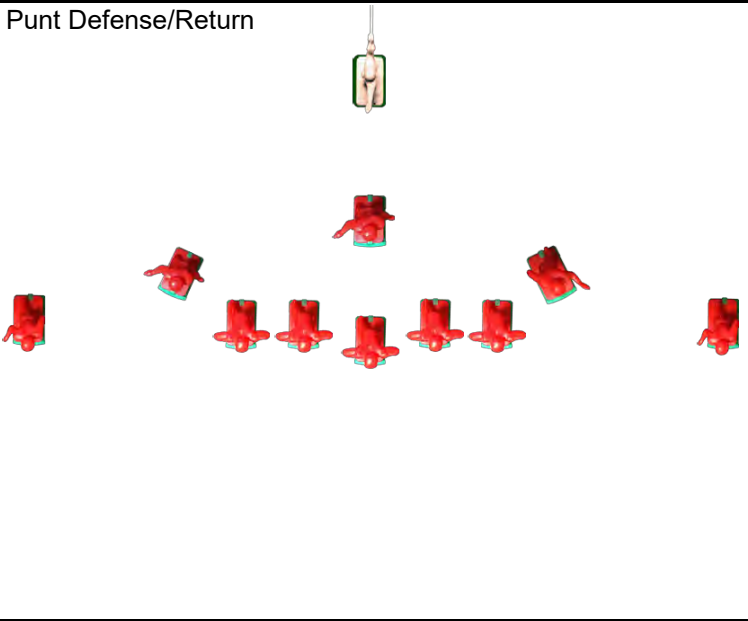

Punt Defense/Return