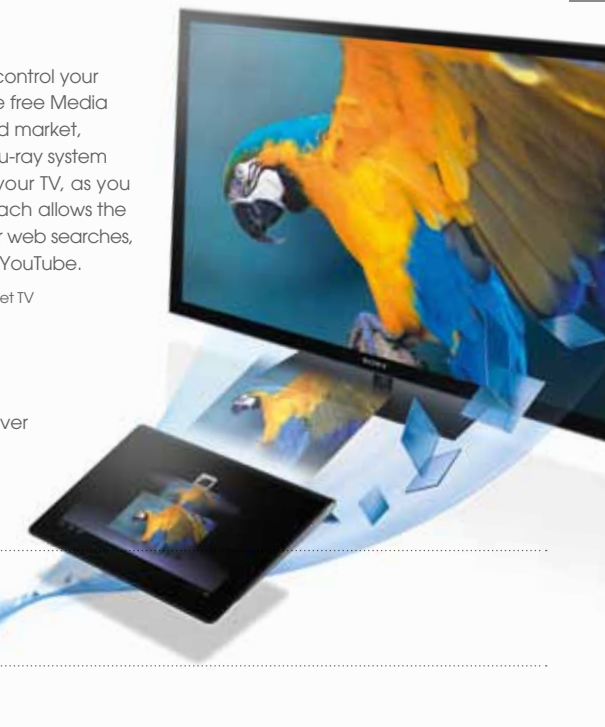

Content throw

Getting a video or picture from your TV has never been easier or faster. With no need for wires, complex communications systems or fuss, you can simply throw content from Tablet to TV.